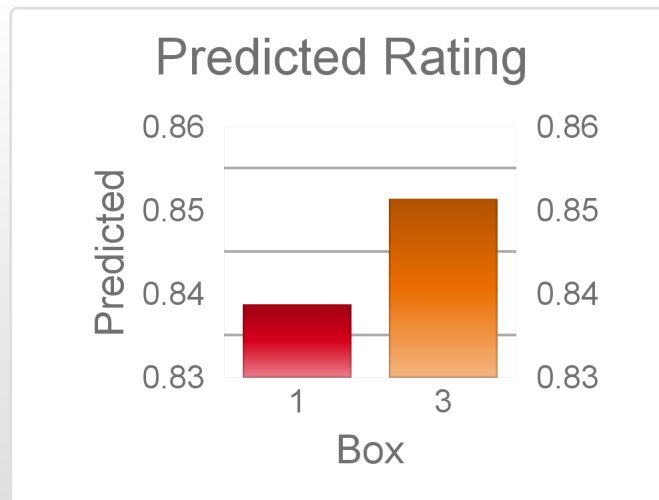

THE *get on!* CLUB

Date 15/9/2019 Track Sandown Race 24 Distance 715 Start 8:14PM Rating 89 +/- 2.8 Early 94 +/- 1.52

Box	No	Greyhound	Trainer	Rating	Early	Late	Today	Min	Max	Career	Confidence	Odds	Class			
1	5	Ziping Galon	Lisa Cockerell	84	92	97	83	80	87	59	5	11	8	97	2.12	^
3	6	Sir Jay Jay	Karen Leek	87	92	98	85	82	87	54	12	8	12	99	1.37	^

The "Secret Ratings" greyhound rating service is exclusively available to Get On Club paid members only

<https://geton.club>