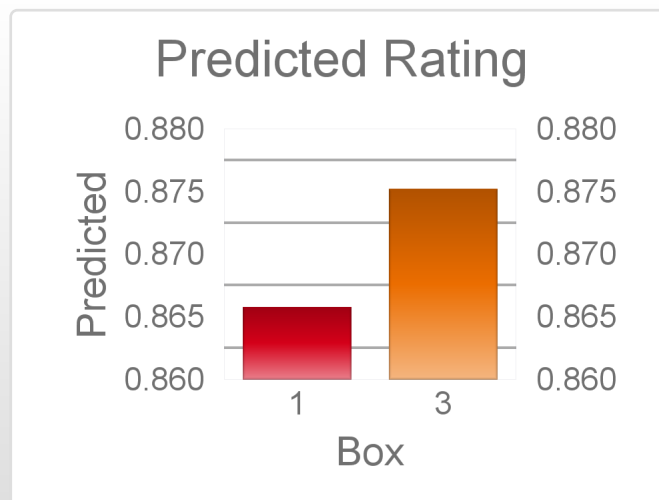

# THE *get on!* CLUB

Date 15/9/2019 Track Sandown Race 22 Distance 715 Start 7:52PM Rating 89 +/- 2.8 Early 94 +/- 1.52

Box	No	Greyhound	Trainer	Rating	Early	Late	Today	Min	Max	Career	Confidence	Odds	Class			
1	1	Tornado Tears	Robert Britton	93	95	99	93	89	96	44	27	6	2	98	1.06	
3	9	Rajasthan	Robert Camilleri	91	96	97	90	88	93	62	25	11	7	100	3.87	^

The "Secret Ratings" greyhound rating service is exclusively available to Get On Club paid members only

<https://geton.club>

# THE *get on!* CLUB

Date 15/9/2019 Track Sandown Race 23 Distance 715 Start 8:05PM Rating 89 +/- 2.8 Early 94 +/- 1.52

Box	No	Greyhound	Trainer	Rating	Early	Late	Today	Min	Max	Career	Confidence	Odds	Class			
1	3	Angry Trip	Rebecca Romyn	86	93	96	86	82	91	34	7	6	3	95	3.87	⬆️
3	4	She Will Bloom	Brendan Pursell	89	94	97	87	82	92	32	12	6	5	100	1.06	⬆️