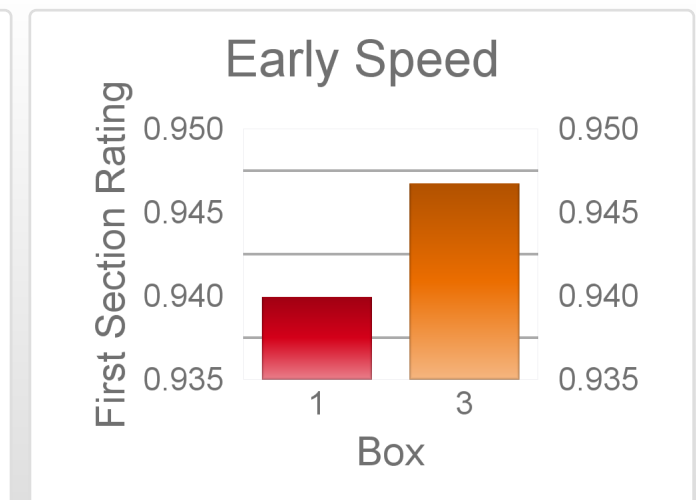

# THE *get on!* CLUB

Date 15/9/2019 Track Sandown Race 22 Distance 715 Start 7:52PM Rating 89 +/- 2.8 Early 94 +/- 1.52

Box	No	Greyhound	Trainer	Rating	Early	Late	Today	Min	Max	Career	Confidence	Odds	Class			
1	1	Tornado Tears	Robert Britton	93	95	99	93	89	96	44	27	6	2	98	1.06	
3	9	Rajasthan	Robert Camilleri	91	96	97	90	88	93	62	25	11	7	100	3.87	^

The "Secret Ratings" greyhound rating service is exclusively available to Get On Club paid members only

<https://geton.club>

# THE *get on!* CLUB

Date 15/9/2019 Track Sandown Race 23 Distance 715 Start 8:05PM Rating 89 +/- 2.8 Early 94 +/- 1.52

Box	No	Greyhound	Trainer	Rating	Early	Late	Today	Min	Max	Career	Confidence	Odds	Class			
1	3	Angry Trip	Rebecca Romyn	86	93	96	86	82	91	34	7	6	3	95	3.87	⬆️
3	4	She Will Bloom	Brendan Pursell	89	94	97	87	82	92	32	12	6	5	100	1.06	⬆️