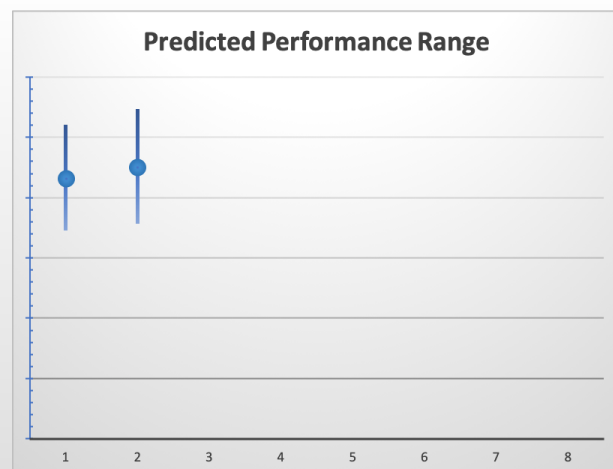

# THE *get on!* CLUB

Date 15/9/2019 Track Sandown Race 22 Distance 715 Start 7:52PM Rating 89 +/- 2.8 Early 94 +/- 1.52

Box	No	Greyhound	Trainer	Rating	Early	Late	Today	Min	Max	Career	Confidence	Odds	Class			
1	1	Tornado Tears	Robert Britton	93	95	99	93	89	96	44	27	6	2	98	1.06	
3	9	Rajasthan	Robert Camilleri	91	96	97	90	88	93	62	25	11	7	100	3.87	^

The "Secret Ratings" greyhound rating service is exclusively available to Get On Club paid members only

<https://geton.club>

# THE *get on!* CLUB

Date 15/9/2019 Track Sandown Race 23 Distance 715 Start 8:05PM Rating 89 +/- 2.8 Early 94 +/- 1.52

Box	No	Greyhound	Trainer	Rating	Early	Late	Today	Min	Max	Career	Confidence	Odds	Class			
1	3	Angry Trip	Rebecca Romyn	86	93	96	86	82	91	34	7	6	3	95	3.87	⬆️
3	4	She Will Bloom	Brendan Pursell	89	94	97	87	82	92	32	12	6	5	100	1.06	⬆️