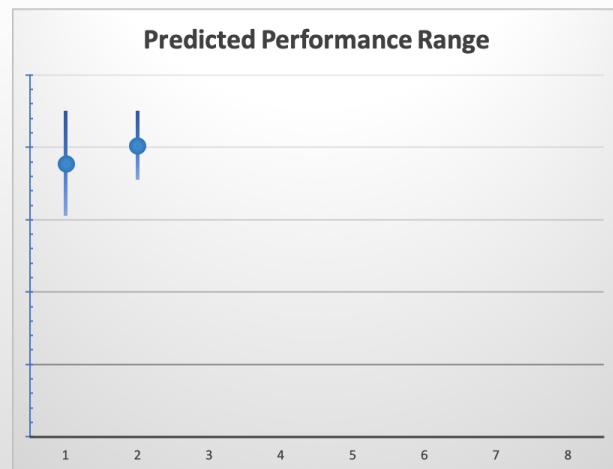

# THE *get on!* CLUB

Date 15/9/2019 Track Sandown Race 23 Distance 715 Start 8:05PM Rating 89 +/- 2.8 Early 94 +/- 1.52

Box	No	Greyhound	Trainer	Rating	Early	Late	Today	Min	Max	Career	Confidence	Odds	Class			
1	3	Angry Trip	Rebecca Romyn	86	93	96	86	82	91	34	7	6	3	95	3.87	⬆️
3	4	She Will Bloom	Brendan Pursell	89	94	97	87	82	92	32	12	6	5	100	1.06	⬆️

The "Secret Ratings" greyhound rating service is exclusively available to Get On Club paid members only

<https://geton.club>

# THE *get on!* CLUB

Date 15/9/2019 Track Sandown Race 24 Distance 715 Start 8:14PM Rating 89 +/- 2.8 Early 94 +/- 1.52

Box	No	Greyhound	Trainer	Rating	Early	Late	Today	Min	Max	Career	Confidence	Odds	Class			
1	5	Ziping Galon	Lisa Cockerell	84	92	97	83	80	87	59	5	11	8	97	2.12	^
3	6	Sir Jay Jay	Karen Leek	87	92	98	85	82	87	54	12	8	12	99	1.37	^