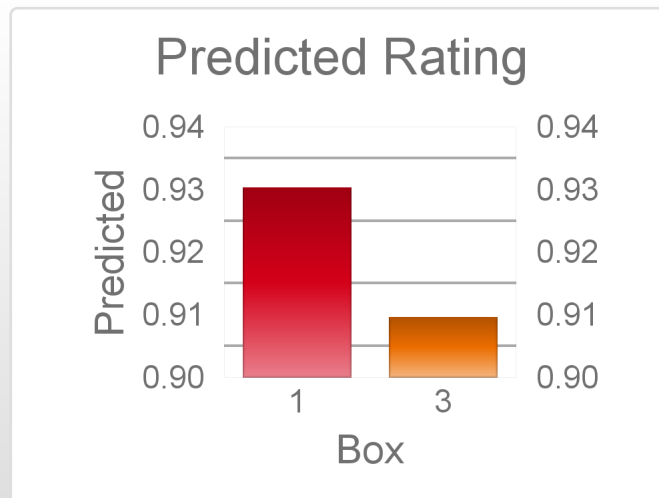

# THE *get on!* CLUB

Date 15/9/2019 Track Sandown Race 22 Distance 715 Start 7:52PM Rating 89 +/- 2.8 Early 94 +/- 1.52

Box	No	Greyhound	Trainer	Rating	Early	Late	Today	Min	Max	Career	Confidence	Odds	Class			
1	1	Tornado Tears	Robert Britton	93	95	99	93	89	96	44	27	6	2	98	1.06	
3	9	Rajasthan	Robert Camilleri	91	96	97	90	88	93	62	25	11	7	100	3.87	^

The "Secret Ratings" greyhound rating service is exclusively available to Get On Club paid members only

<https://geton.club>

# THE *get on!* CLUB

Date 15/9/2019 Track Sandown Race 23 Distance 715 Start 8:05PM Rating 89 +/- 2.8 Early 94 +/- 1.52

Box	No	Greyhound	Trainer	Rating	Early	Late	Today	Min	Max	Career	Confidence	Odds	Class			
1	3	Angry Trip	Rebecca Romyn	86	93	96	86	82	91	34	7	6	3	95	3.87	⬆️
3	4	She Will Bloom	Brendan Pursell	89	94	97	87	82	92	32	12	6	5	100	1.06	⬆️