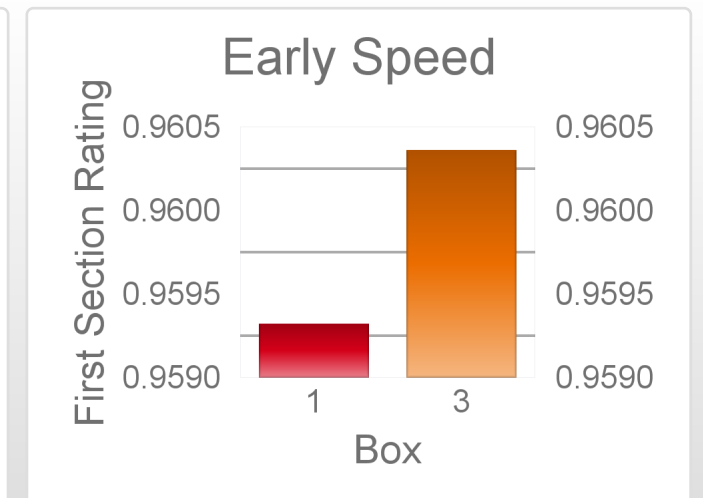

# THE *get on!* CLUB

Date 15/9/2019 Track Sandown Race 22 Distance 715 Start 7:52PM Rating 89 +/- 2.8 Early 94 +/- 1.52

Box	No	Greyhound	Trainer	Rating	Early	Late	Today	Min	Max	Career	Confidence	Odds	Class			
1	1	Tornado Tears	Robert Britton	93	95	99	93	89	96	44	27	6	2	98	1.06	
3	9	Rajasthan	Robert Camilleri	91	96	97	90	88	93	62	25	11	7	100	3.87	^

The "Secret Ratings" greyhound rating service is exclusively available to Get On Club paid members only

<https://geton.club>

# THE *get on!* CLUB

Date 15/9/2019 Track Sandown Race 23 Distance 715 Start 8:05PM Rating 89 +/- 2.8 Early 94 +/- 1.52

Box	No	Greyhound	Trainer	Rating	Early	Late	Today	Min	Max	Career	Confidence	Odds	Class			
1	3	Angry Trip	Rebecca Romyn	86	93	96	86	82	91	34	7	6	3	95	3.87	⬆️
3	4	She Will Bloom	Brendan Pursell	89	94	97	87	82	92	32	12	6	5	100	1.06	⬆️