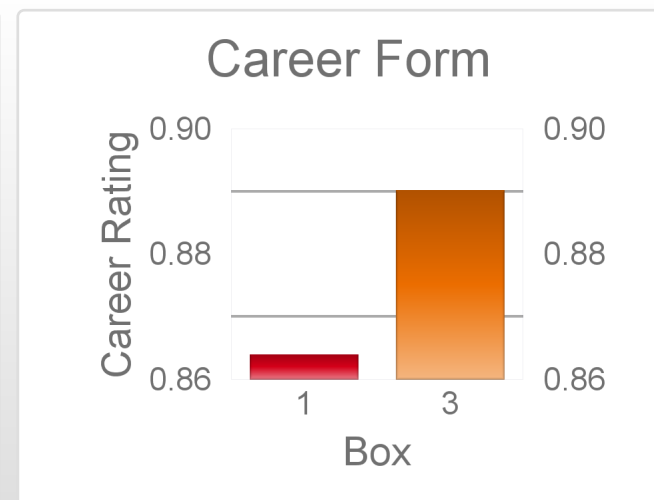

THE *get on!* CLUB

Date 15/9/2019 Track Sandown Race 23 Distance 715 Start 8:05PM Rating 89 +/- 2.8 Early 94 +/- 1.52

Box	No	Greyhound	Trainer	Rating	Early	Late	Today	Min	Max	Career	Confidence	Odds	Class			
1	3	Angry Trip	Rebecca Romyn	86	93	96	86	82	91	34	7	6	3	95	3.87	⬆️
3	4	She Will Bloom	Brendan Pursell	89	94	97	87	82	92	32	12	6	5	100	1.06	⬆️

The "Secret Ratings" greyhound rating service is exclusively available to Get On Club paid members only

<https://geton.club>