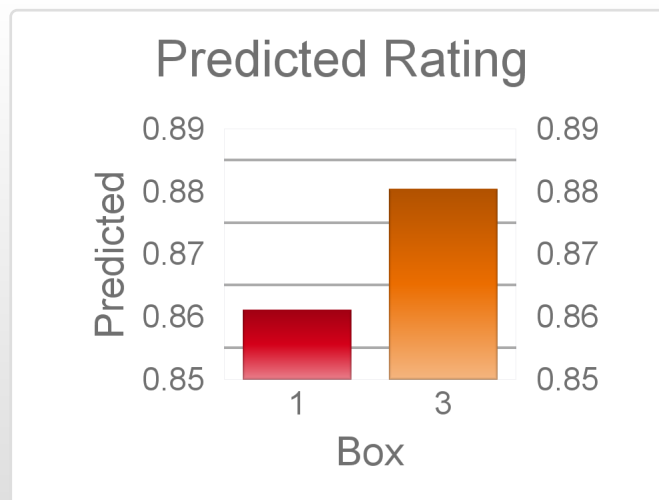

THE *get on!* CLUB

Date 15/9/2019 Track Sandown Race 25 Distance 715 Start 8:23PM Rating 89 +/- 2.8 Early 94 +/- 1.52

Box	No	Greyhound	Trainer	Rating	Early	Late	Today	Min	Max	Career	Confidence	Odds	Class			
1	7	Annie Lava	Brendan Pursell	89	94	98	86	82	89	63	11	10	13	100	3.87	^
3	8	Blue Shadows	Angela Langton	89	95	98	88	84	91	40	15	5	1	100	1.06	^

The "Secret Ratings" greyhound rating service is exclusively available to Get On Club paid members only

<https://geton.club>