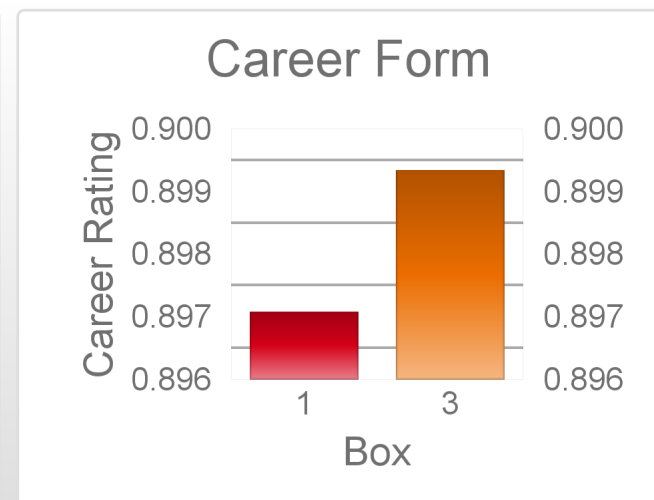

THE *get on!* CLUB

Date 15/9/2019 Track Sandown Race 25 Distance 715 Start 8:23PM Rating 89 +/- 2.8 Early 94 +/- 1.52

Box	No	Greyhound	Trainer	Rating	Early	Late	Today	Min	Max	Career	Confidence	Odds	Class			
1	7	Annie Lava	Brendan Pursell	89	94	98	86	82	89	63	11	10	13	100	3.87	^
3	8	Blue Shadows	Angela Langton	89	95	98	88	84	91	40	15	5	1	100	1.06	^

The "Secret Ratings" greyhound rating service is exclusively available to Get On Club paid members only

<https://geton.club>