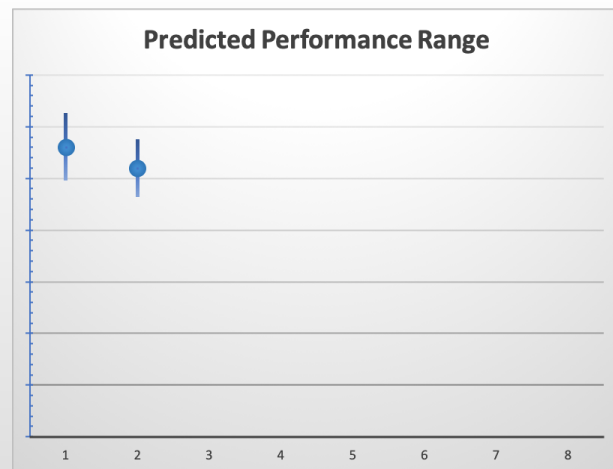

# THE *get on!* CLUB

Date 15/9/2019 Track Sandown Race 22 Distance 715 Start 7:52PM Rating 89 +/- 2.8 Early 94 +/- 1.52

Box	No	Greyhound	Trainer	Rating	Early	Late	Today	Min	Max	Career	Confidence	Odds	Class			
1	1	Tornado Tears	Robert Britton	93	95	99	93	89	96	44	27	6	2	98	1.06	
3	9	Rajasthan	Robert Camilleri	91	96	97	90	88	93	62	25	11	7	100	3.87	^

The "Secret Ratings" greyhound rating service is exclusively available to Get On Club paid members only

<https://geton.club>

# THE *get on!* CLUB

Date 15/9/2019 Track Sandown Race 23 Distance 715 Start 8:05PM Rating 89 +/- 2.8 Early 94 +/- 1.52

Box	No	Greyhound	Trainer	Rating	Early	Late	Today	Min	Max	Career	Confidence	Odds	Class			
1	3	Angry Trip	Rebecca Romyn	86	93	96	86	82	91	34	7	6	3	95	3.87	⬆️
3	4	She Will Bloom	Brendan Pursell	89	94	97	87	82	92	32	12	6	5	100	1.06	⬆️