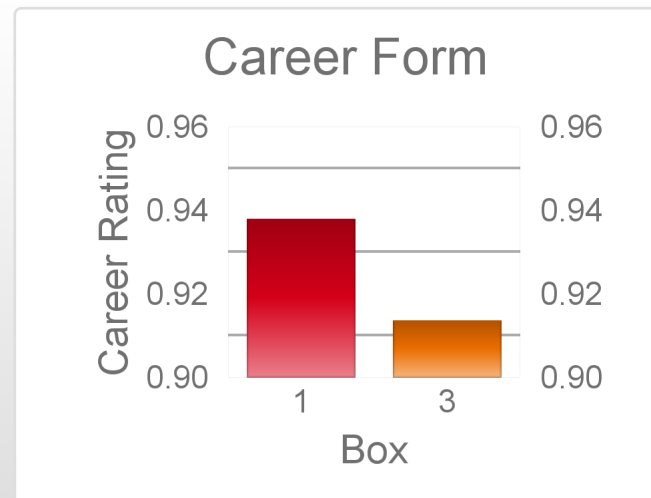

# THE *get on!* CLUB

Date 15/9/2019 Track Sandown Race 22 Distance 715 Start 7:52PM Rating 89 +/- 2.8 Early 94 +/- 1.52

Box	No	Greyhound	Trainer	Rating	Early	Late	Today	Min	Max	Career	Confidence	Odds	Class			
1	1	Tornado Tears	Robert Britton	93	95	99	93	89	96	44	27	6	2	98	1.06	
3	9	Rajasthan	Robert Camilleri	91	96	97	90	88	93	62	25	11	7	100	3.87	^