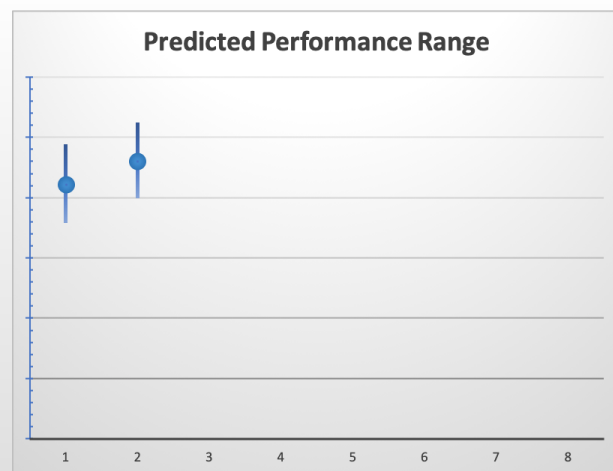

# THE *get on!* CLUB

Date 15/9/2019 Track Sandown Race 23 Distance 715 Start 8:05PM Rating 89 +/- 2.8 Early 94 +/- 1.52

Box	No	Greyhound	Trainer	Rating	Early	Late	Today	Min	Max	Career	Confidence	Odds	Class			
1	3	Angry Trip	Rebecca Romyn	86	93	96	86	82	91	34	7	6	3	95	3.87	⬆️
3	4	She Will Bloom	Brendan Pursell	89	94	97	87	82	92	32	12	6	5	100	1.06	⬆️

# THE *get on!* CLUB

Date 15/9/2019 Track Sandown Race 24 Distance 715 Start 8:14PM Rating 89 +/- 2.8 Early 94 +/- 1.52

Box	No	Greyhound	Trainer	Rating	Early	Late	Today	Min	Max	Career	Confidence	Odds	Class			
1	5	Ziping Galon	Lisa Cockerell	84	92	97	83	80	87	59	5	11	8	97	2.12	^
3	6	Sir Jay Jay	Karen Leek	87	92	98	85	82	87	54	12	8	12	99	1.37	^

The "Secret Ratings" greyhound rating service is exclusively available to Get On Club paid members only

<https://geton.club>

# THE *get on!* CLUB

Date 15/9/2019 Track Sandown Race 25 Distance 715 Start 8:23PM Rating 89 +/- 2.8 Early 94 +/- 1.52

Box	No	Greyhound	Trainer	Rating	Early	Late	Today	Min	Max	Career	Confidence	Odds	Class			
1	7	Annie Lava	Brendan Pursell	89	94	98	86	82	89	63	11	10	13	100	3.87	^
3	8	Blue Shadows	Angela Langton	89	95	98	88	84	91	40	15	5	1	100	1.06	^