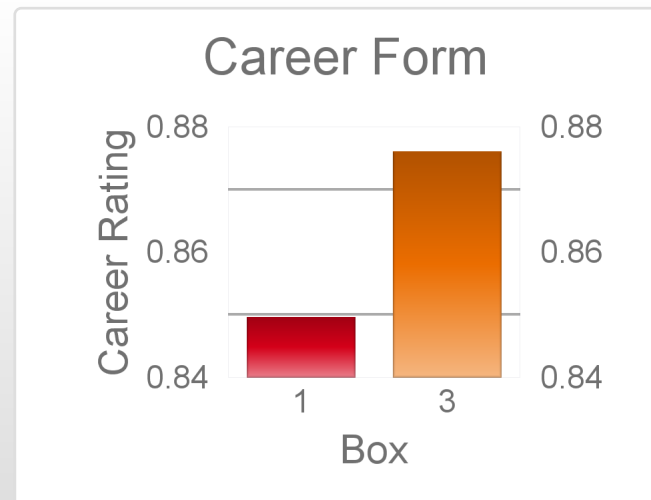

THE *get on!* CLUB

Date 15/9/2019 Track Sandown Race 24 Distance 715 Start 8:14PM Rating 89 +/- 2.8 Early 94 +/- 1.52

Box	No	Greyhound	Trainer	Rating	Early	Late	Today	Min	Max	Career	Confidence	Odds	Class			
1	5	Ziping Galon	Lisa Cockerell	84	92	97	83	80	87	59	5	11	8	97	2.12	^
3	6	Sir Jay Jay	Karen Leek	87	92	98	85	82	87	54	12	8	12	99	1.37	^

The "Secret Ratings" greyhound rating service is exclusively available to Get On Club paid members only

<https://geton.club>