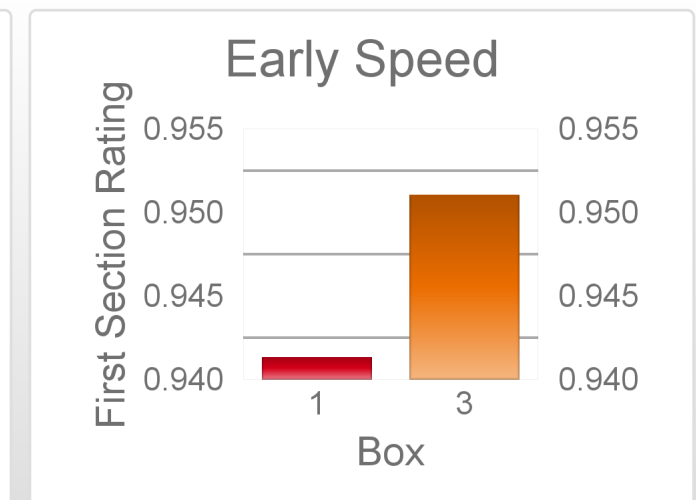

THE *get on!* CLUB

Date 15/9/2019 Track Sandown Race 25 Distance 715 Start 8:23PM Rating 89 +/- 2.8 Early 94 +/- 1.52

Box	No	Greyhound	Trainer	Rating	Early	Late	Today	Min	Max	Career	Confidence	Odds	Class			
1	7	Annie Lava	Brendan Pursell	89	94	98	86	82	89	63	11	10	13	100	3.87	^
3	8	Blue Shadows	Angela Langton	89	95	98	88	84	91	40	15	5	1	100	1.06	^

The "Secret Ratings" greyhound rating service is exclusively available to Get On Club paid members only

<https://geton.club>