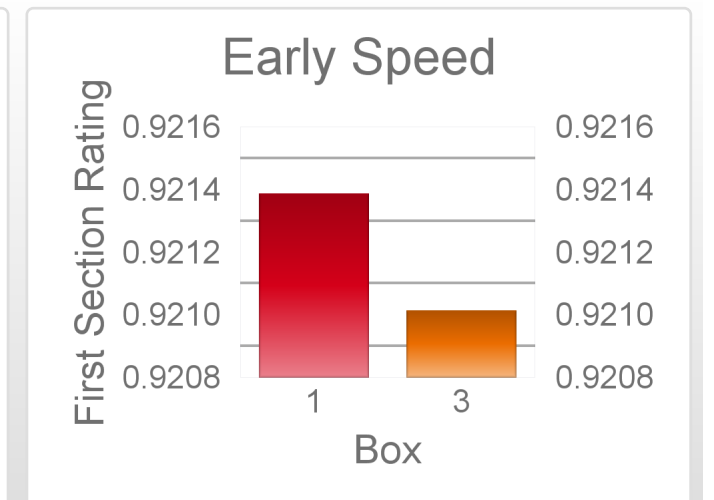

THE *get on!* CLUB

Date 15/9/2019 Track Sandown Race 24 Distance 715 Start 8:14PM Rating 89 +/- 2.8 Early 94 +/- 1.52

Box	No	Greyhound	Trainer	Rating	Early	Late	Today	Min	Max	Career	Confidence	Odds	Class			
1	5	Ziping Galon	Lisa Cockerell	84	92	97	83	80	87	59	5	11	8	97	2.12	^
3	6	Sir Jay Jay	Karen Leek	87	92	98	85	82	87	54	12	8	12	99	1.37	^

The "Secret Ratings" greyhound rating service is exclusively available to Get On Club paid members only

<https://geton.club>