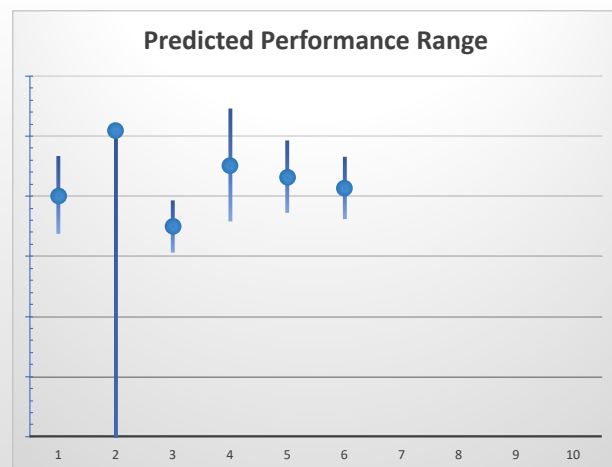

THE *get on!* CLUB

Date 12/9/2022 Track Angle Park Race 3 Distance 530 Start 7:14 pm Rating 85 +/- 2.12 Early 93 +/- 1.62

Box	No	Greyhound	Trainer	Rating	Early	Late	Today	Min	Max	Career	Confidence	Odds	Class			
1	1	Any Road	Penny Sargent	83	93	98	85	81	88	16	2	3	3	88	5.93	
2	2	Aston Boston	Dave Peckham	88	94	99	90	?	?	1	1	0	0	100		
4	4	Sophia Palms	Les Carraill	86	95	97	82	80	84	23	1	5	7	96	25.44	
5	5	Cynogriffon	Vadim Roz	83	91	98	87	82	92	12	1	2	2	92	2.43	
7	7	Machismo	Vadim Roz	86	91	98	86	83	89	6	1	2	2	100	2.96	^
8	8	My Mate Snow	Tania Foster	86	92	98	85	83	88	3	1	0	1	100	4.13	

The "Secret Ratings" greyhound rating service is exclusively available to Get On Club paid members only

<https://geton.club>