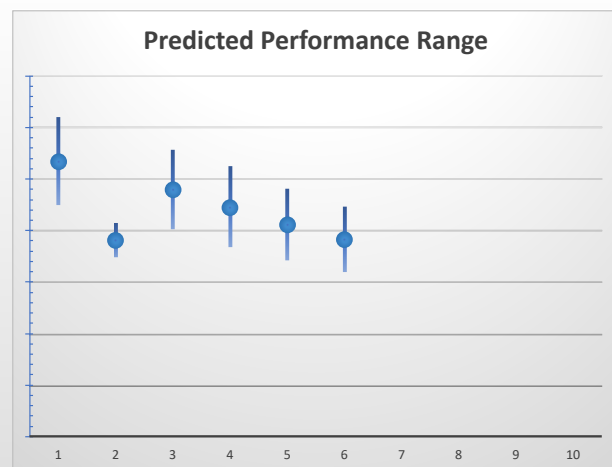

THE *get on!* CLUB

Date 12/9/2022 Track Angle Park Race 9 Distance 530 Start 9:06 pm Rating 87 +/- 2.97 Early 94 +/- 1.31

Box	No	Greyhound	Trainer	Rating	Early	Late	Today	Min	Max	Career	Confidence	Odds	Class			
1	1	Springvale Maddi	Gavin Harris	92	96	98	91	87	96	47	21	8	5	98	1.92	
2	2	Ziping Chew	Kiah Hurley	84	92	96	84	82	85	56	10	8	11	100	15.98	
4	4	Spring Mayfield	Nicole Price	89	94	98	88	85	92	34	14	4	5	92	3.55	^
5	5	Flora Colossus	Marty Doyle	88	95	98	87	83	91	52	12	9	8	95	5.71	
7	7	Mepunga Grace	Laurie Cahalan	86	94	97	85	82	89	57	8	9	7	99	9.82	
8	8	Weblec Flame	Neville Loechel	85	94	96	84	80	87	43	7	7	8	98	16.89	

The "Secret Ratings" greyhound rating service is exclusively available to Get On Club paid members only

<https://geton.club>