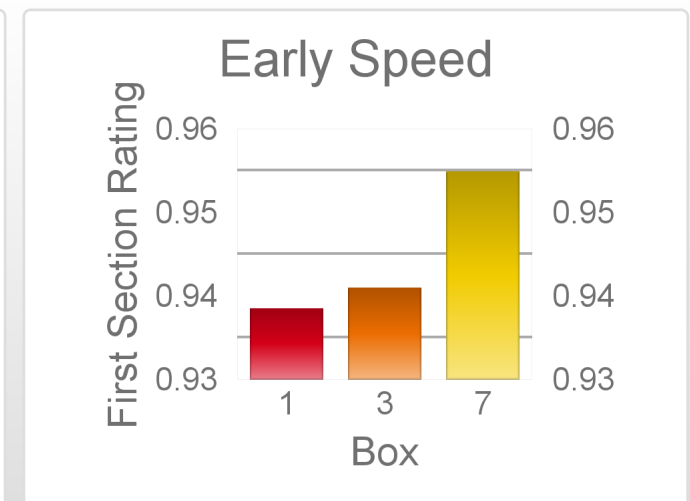

THE *get on!* CLUB

Date 12/9/2022 Track Angle Park Race 10 Distance 730 Start 9:26 pm Rating 87 +/- 1.27 Early 94 +/- .88

Box	No	Greyhound	Trainer	Rating	Early	Late	Today	Min	Max	Career	Confidence	Odds	Class		
1	1	Chatting	Clint Trengove	86	93	99	91	86	96	36	1	5	10	92	7.85
3	3	Dashing Jinx	Michael Giniotis	88	94	99	95	89	101	40	7	9	7	100	1.31
7	7	Jet Blaze	Lauren Harris	88	95	98	93	86	99	27	1	3	8	97	3.23

The "Secret Ratings" greyhound rating service is exclusively available to Get On Club paid members only

<https://geton.club>