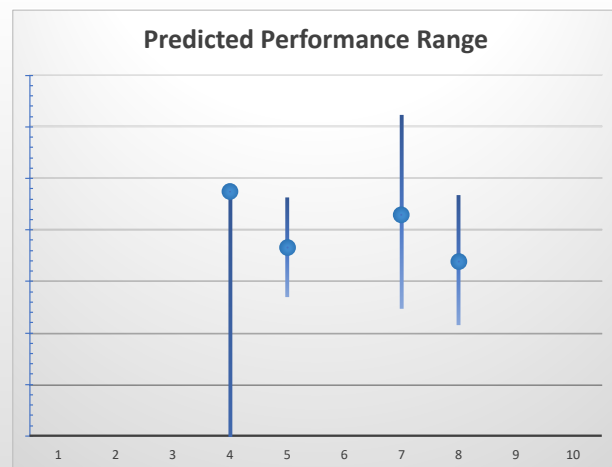

THE *get on!* CLUB

| Date | 12/9/2022 | Track | Angle Park | Race | 1 | Distance | 342 | Start | 6:31 pm | Rating | +/- | Early | +/- | | |
|------|-----------|------------------|------------------|--------|-------|----------|-------|-------|---------|--------|------------|-------|-------|-----|------|
| Box | No | Greyhound | Trainer | Rating | Early | Late | Today | Min | Max | Career | Confidence | Odds | Class | | |
| 1 | 1 | Virage Volante | Kevin Bewley | | | | ? | ? | ? | | | | ? | | |
| 2 | 2 | Dream Machine | Adam Manton | | | | ? | ? | ? | | | | | | |
| 4 | 4 | Paramount Patti | Matthew Payne | | | | ? | ? | ? | | | | | | |
| 5 | 5 | North Or South | Ashlee Griffiths | 88 | 97 | 97 | 88 | ? | ? | 1 | 0 | 0 | 1 | 100 | |
| 7 | 7 | Bye Bye Blues | Chris Jaensch | 81 | 94 | 95 | 83 | 78 | 88 | 17 | 0 | 5 | 3 | 100 | 2.72 |
| 8 | 8 | Cash On Delivery | Ashlee Griffiths | | | | ? | ? | ? | | | | | | |
| 9 | 9 | Footluce Rebel | Kenneth | 89 | 93 | 98 | 86 | 77 | 96 | 2 | 0 | 1 | 0 | 100 | 1.5 |
| 10 | 10 | Flying Poet | Paul Fagan | 79 | 93 | 95 | 81 | 75 | 88 | 7 | 0 | 1 | 4 | 72 | 5.97 |

The "Secret Ratings" greyhound rating service is exclusively available to Get On Club paid members only

<https://geton.club>

THE *get on!* CLUB

Date 12/9/2022 Track Angle Park Race 2 Distance 342 Start 6:56 pm Rating 85 +/- 2.63 Early 94 +/- 1.42