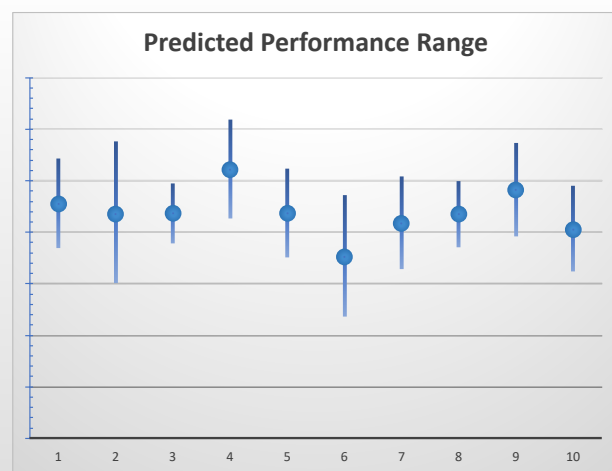

THE *get on!* CLUB

Date 12/9/2022 Track Angle Park Race 7 Distance 342 Start 8:30 pm Rating 86 +/- 1.52 Early 95 +/- .87

Box	No	Greyhound	Trainer	Rating	Early	Late	Today	Min	Max	Career	Confidence	Odds	Class			
1	1	Aston Ability	Matthew Payne	87	95	97	87	83	92	66	11	18	11	96	7.33	
2	2	Sunday Sip	Tony Rasmussen	87	95	99	86	80	93	36	7	10	2	95	10.6	✓
3	3	Sutton Daisy	Angela Modra	87	94	97	86	83	89	109	23	27	14	100	11.03	
4	4	Emerley Aussie	Jack Trengove	84	96	95	91	86	95	62	15	16	7	81	2.81	^
5	5	Redevelop	Neil Mann	86	96	97	86	82	91	71	12	21	10	78	10.31	
6	6	Land Of Promise	Scott Feltus	84	94	96	82	76	88	75	15	17	11	91	99.55	^
7	7	Victa Buzz	Lisa Rasmussen	87	95	97	85	81	90	58	15	10	7	99	14.78	✓
8	8	Dakota Hummer	Colin Simes	87	94	98	86	83	89	96	19	18	18	99	11.2	
9	9	Enthusiastic	Nicole Price	89	95	98	89	84	93	48	16	12	6	100	4.8	
10	10	Aston Noah	Dave Peckham	85	94	96	85	81	89	52	10	11	11	95	19.65	

The "Secret Ratings" greyhound rating service is exclusively available to Get On Club paid members only

<https://geton.club>