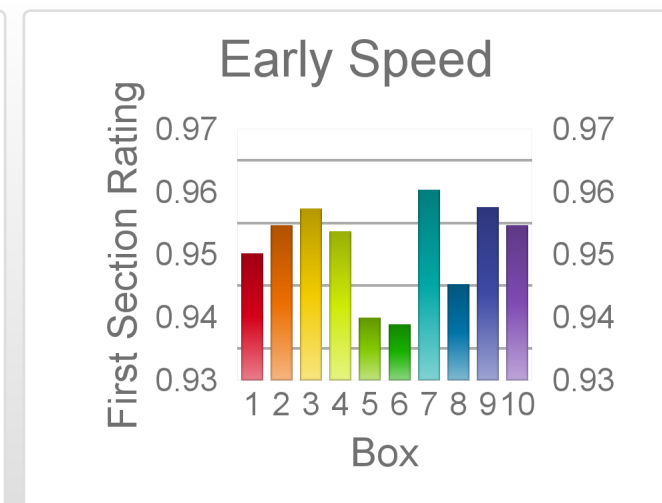

THE *get on!* CLUB

Date 12/9/2022 Track Angle Park Race 6 Distance 342 Start 8:12 pm Rating 86 +/- 2.33 Early 95 +/- .75

Box	No	Greyhound	Trainer	Rating	Early	Late	Today	Min	Max	Career	Confidence	Odds	Class			
1	1	Aston Mitchell	Dave Peckham	86	95	98	89	82	96	11	6	2	1	91	7.89	^
2	2	Ninja Whinger	Raymond Barkla	87	95	97	86	80	93	34	8	7	3	86	12.22	
3	3	Capitulate	Scott Feltus	86	95	96	87	81	94	45	9	11	3	98	10.4	^
4	4	Stranger Tides	Bill Wudarczyk	90	95	100	102	97	107	22	8	4	6	100	1.97	
5	5	Aston Scepter	Paul Fagan	82	93	95	82	78	86	48	5	7	10	96	26.42	^
6	6	Sometime Crazy	Renata Maruszczuk	84	93	97	83	80	86	60	9	14	9	100	22.58	
7	7	Energy Rush	Tony Rasmussen	83	96	95	83	77	89	30	5	6	3	97	22.75	
8	8	Velocity Comet	Kim Johnstone	86	94	97	84	80	88	41	8	7	6	98	18.34	
9	9	Lagoon Dark Eyes	Darrell Johnstone	88	95	97	89	85	92	36	16	4	3	87	8.54	
10	10	Spring Bonnie	Nicole Price	87	95	97	87	83	90	46	12	9	9	96	10.97	

The "Secret Ratings" greyhound rating service is exclusively available to Get On Club paid members only

<https://geton.club>