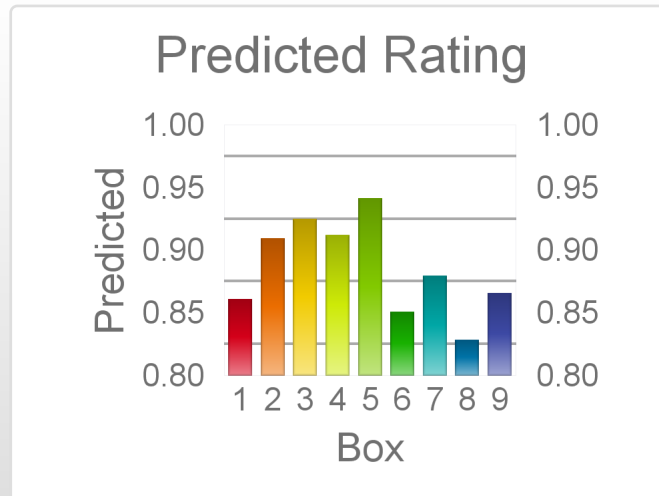

THE *get on!* CLUB

Date 12/9/2022 Track Angle Park Race 5 Distance 342 Start 7:54 pm Rating 88 +/- 2.93 Early 95 +/- 1.99

Box	No	Greyhound	Trainer	Rating	Early	Late	Today	Min	Max	Career	Confidence	Odds	Class
1	1	Potch	Damien Smith	83	93	97	86	79	93	12 2 2 0	92	13.06	
2	2	Spring Flame	Greg Board	88	97	98	90	85	96	4 2 0 1	100	4.44	
3	3	Bourne Nancy	Dave Peckham	91	98	98	92	?	?	1 1 0 0	100		
4	4	Spring Ignite	Greg Board	88	93	98	91	81	101	9 3 2 1	100	4.53	
5	5	Victa Marli	Tony Rasmussen	88	95	100	94	86	101	5 1 0 0	100	2.61	
6	6	Garside	Ross Smith	92	93	99	85	77	93	12 3 3 3	100	18.6	
7	7	Go Goose Go	Roger Harris	88	95	99	87	84	91	2 1 0 0	100	8.11	
8	8	Bionic Blues	Chris Jaensch	85	95	96	82	77	88	21 3 4 3	96	35.09	
9	9	Captain Bender	Dave Peckham	86	93	98	86	83	90	9 2 3 1	100	11.34	

The "Secret Ratings" greyhound rating service is exclusively available to Get On Club paid members only

<https://geton.club>