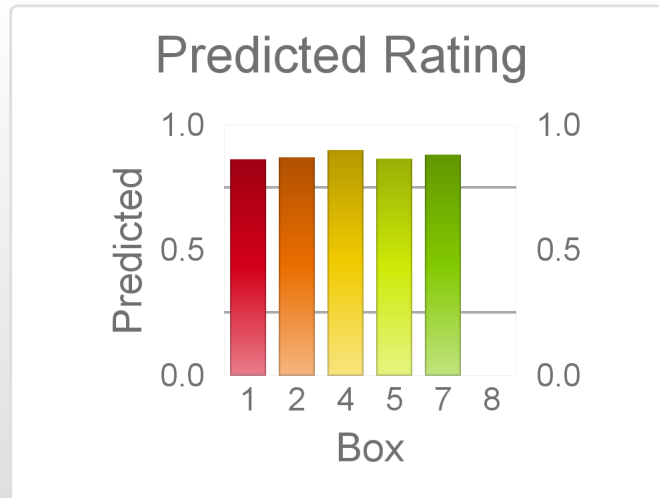

THE *get on!* CLUB

Date 12/9/2022 Track Angle Park Race 4 Distance 530 Start 7:36 pm Rating 87 +/- 1.64 Early 93 +/- 1.34

Box	No	Greyhound	Trainer	Rating	Early	Late	Today	Min	Max	Career	Confidence	Odds	Class
1	1	Man Of Substance	Kiah Hurley	87	92	98	86	81	90	33 8 7 6	97	13.81	
2	2	Spring Pony	Nicole Price	85	91	98	86	84	89	26 6 6 6	100	6.37	^
4	4	Springvale Max	Gavin Harris	89	94	98	89	85	94	46 21 7 6	98	1.72	
5	5	Velocity Teller	Kim Johnstone	87	93	98	86	83	89	58 7 7 11	100	8.69	
7	7	Slipper's Tick	Barry Jones	90	94	98	88	84	91	32 5 11 3	94	3.65	
8	8	Midnight Blast	Dave Peckham				?	?	?	46 10 10 3	0		

The "Secret Ratings" greyhound rating service is exclusively available to Get On Club paid members only

<https://geton.club>