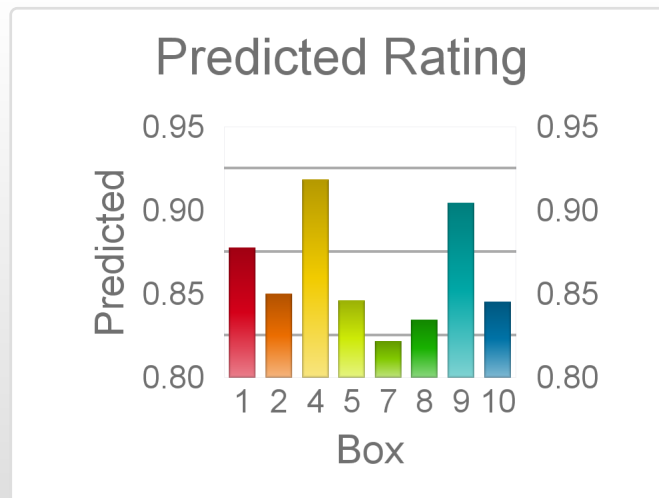

THE *get on!* CLUB

Date 12/9/2022 Track Angle Park Race 2 Distance 342 Start 6:56 pm Rating 85 +/- 2.63 Early 94 +/- 1.42

Box	No	Greyhound	Trainer	Rating	Early	Late	Today	Min	Max	Career	Confidence	Odds	Class			
1	1	Sutton Ranger	Angela Modra	88	95	98	87	84	91	16	4	2	2	94	5.82	
2	2	Simply Chaos	Ben Rawlings	85	94	98	84	79	91	27	6	4	7	100	11.16	
4	4	Over The Bridge	Tamica Dunn	86	94	97	91	87	96	44	5	8	2	98	2.57	
5	5	Dramatic Diva	Nicole Price	83	93	96	84	78	90	9	1	1	3	100	12.46	
7	7	Tommy Lee Rose	Tony Lagana	84	93	97	82	79	85	47	4	14	10	100	32.95	
8	8	Yuna Bale	Paul Fagan	81	91	96	83	77	89	51	4	6	11	99	17.8	^
9	9	Union City Blue	Karen Wittholz	89	96	98	90	85	95	12	3	2	4	92	3.29	^
10	10	Casino Rose	Kevin Bewley	85	94	96	84	78	91	10	2	3	0	90	12.69	

The "Secret Ratings" greyhound rating service is exclusively available to Get On Club paid members only

<https://geton.club>