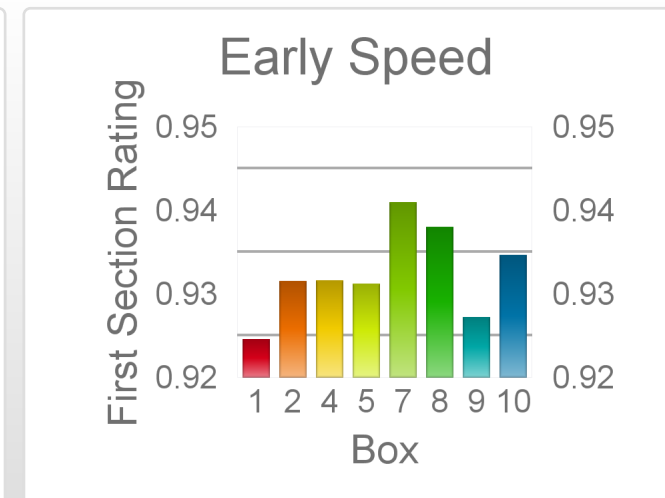

THE *get on!* CLUB

Date 12/9/2022 Track Angle Park Race 11 Distance 342 Start 9:44 pm Rating 83 +/- 1.41 Early 93 +/- .54

Box	No	Greyhound	Trainer	Rating	Early	Late	Today	Min	Max	Career	Confidence	Odds	Class			
1	1	Aston Arena	Paul Fagan	82	92	96	84	80	88	26	4	6	4	100	7.13	
2	2	Universal Value	Mike Wittholz	86	93	97	81	76	85	30	6	6	6	100	14.75	
4	4	Weblec Nova	Adam Manton	84	93	97	95	89	102	40	5	5	9	98	1.72	
5	5	Magical Doll	Kim Johnstone	81	93	96	80	76	84	38	4	2	8	100	18.2	
7	7	Spring Spirit	Ben Rawlings	84	94	97	83	78	87	31	8	3	5	100	10.02	
8	8	Ros's Sapphire	Sharyn Gray	83	93	96	80	76	85	33	5	7	3	97	16.43	
9	9	Banjo Riley	Kathy Johnstone	82	92	96	82	78	87	104	8	24	20	95	10.61	✓
10	10	Mine Master	Des Hockley	82	93	96	83	79	86	22	4	4	4	96	9.94	

The "Secret Ratings" greyhound rating service is exclusively available to Get On Club paid members only

<https://geton.club>