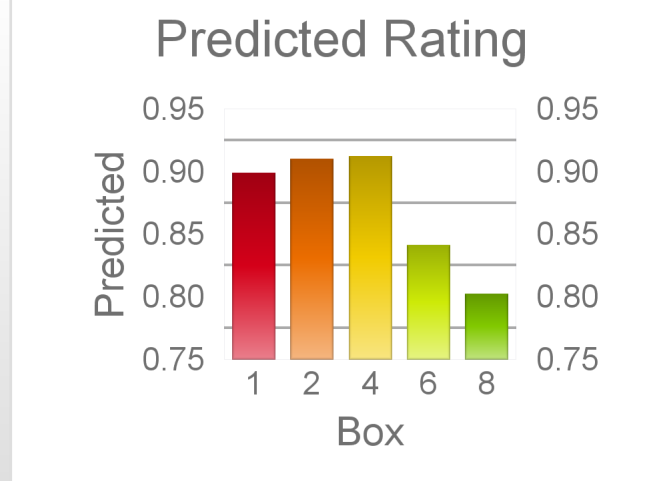

THE *get on!* CLUB

Date 12/9/2022 Track Angle Park Race 12 Distance 342 Start 10:07 pm Rating 88 +/- 2.34 Early 90 +/- 8.99

Box	No	Greyhound	Trainer	Rating	Early	Late	Today	Min	Max	Career	Confidence	Odds	Class			
1	1	Victa Maggie	Tony Rasmussen	89	95	99	89	84	95	64	13	13	15	99	3.43	
2	2	Colonel Trigger	Raymond Barkla	89	95	99	91	85	96	52	9	10	7	97	3.14	
4	4	Nockatunga	Alan Mcculloch	84	93	97	91	86	96	69	19	9	7	95	3.1	^
6	6	Aston Attack	Matthew Payne	88	94	98	84	81	87	74	9	23	11	98	5.95	^
8	8	Maxwell Hammer	Steven Brook	89	74	98	80	32	137	66	13	10	11	99	10.01	^

The "Secret Ratings" greyhound rating service is exclusively available to Get On Club paid members only

<https://geton.club>