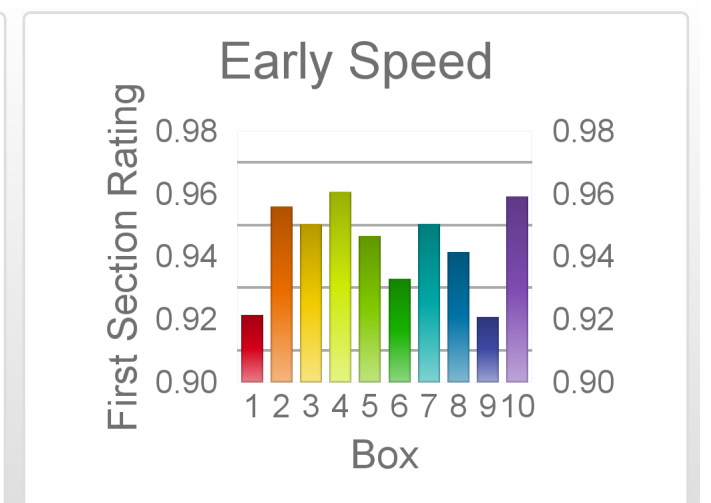

THE *get on!* CLUB

Date 12/9/2022 Track Angle Park Race 8 Distance 530 Start 8:48 pm Rating 87 +/- 1.76 Early 94 +/- 1.46

Box	No	Greyhound	Trainer	Rating	Early	Late	Today	Min	Max	Career	Confidence	Odds	Class			
1	1	Yarramundi Turbo	Vadim Roz	84	92	99	88	82	94	9	3	2	1	100	6.05	⬆️
2	2	Makani Girl	Marty Doyle	88	95	97	87	83	91	49	9	6	12	92	8.07	⬆️
3	3	Hoogley	Rob Harnas	89	95	98	87	83	91	34	9	7	6	92	9.17	
4	4	Psychotic Babe	Ben Rawlings	88	96	98	87	84	89	48	5	14	9	100	12.5	⬆️
5	5	Finniss Redeem	Lauren Harris	88	94	98	89	85	93	14	3	3	6	100	3.96	
6	6	Jalapeno Lad	Tony Rasmussen	87	93	98	88	84	92	24	4	5	7	100	5.97	
7	7	Bobby Axelrod	Dillon Robinson	89	95	98	87	84	89	15	7	4	2	100	12.19	
8	8	Nugget McLaren	Tania Foster	86	94	98	86	81	92	13	3	2	1	93	12.66	
9	9	Weblec Wave	Neville Loechel	84	92	97	83	78	88	55	5	14	9	100	255.56	
10	10	Finniss Whisper	Lauren Harris	88	95	98	88	85	91	20	5	3	4	100	7.29	⬆️

The "Secret Ratings" greyhound rating service is exclusively available to Get On Club paid members only

<https://geton.club>