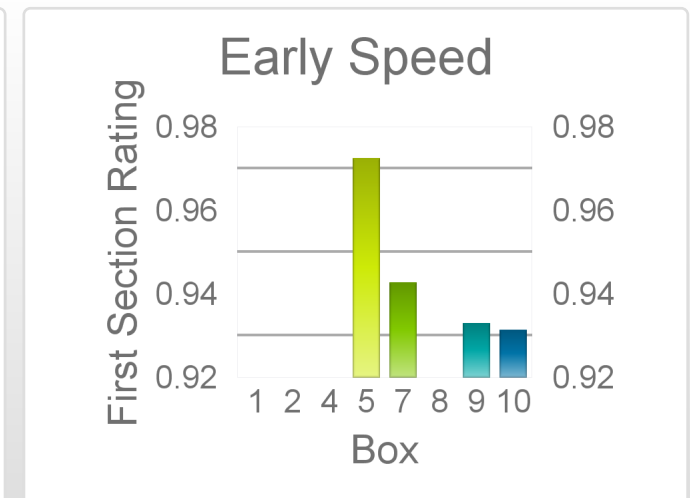

THE *get on!* CLUB

| Date | 12/9/2022 | Track | Angle Park | Race | 1 | Distance | 342 | Start | 6:31 pm | Rating | +/- | Early | +/- | | |
|------|-----------|------------------|------------------|--------|-------|----------|-------|-------|---------|--------|------------|-------|-------|-----|------|
| Box | No | Greyhound | Trainer | Rating | Early | Late | Today | Min | Max | Career | Confidence | Odds | Class | | |
| 1 | 1 | Virage Volante | Kevin Bewley | | | | ? | ? | ? | | | | ? | | |
| 2 | 2 | Dream Machine | Adam Manton | | | | ? | ? | ? | | | | | | |
| 4 | 4 | Paramount Patti | Matthew Payne | | | | ? | ? | ? | | | | | | |
| 5 | 5 | North Or South | Ashlee Griffiths | 88 | 97 | 97 | 88 | ? | ? | 1 | 0 | 0 | 1 | 100 | |
| 7 | 7 | Bye Bye Blues | Chris Jaensch | 81 | 94 | 95 | 83 | 78 | 88 | 17 | 0 | 5 | 3 | 100 | 2.72 |
| 8 | 8 | Cash On Delivery | Ashlee Griffiths | | | | ? | ? | ? | | | | | | |
| 9 | 9 | Footluce Rebel | Kenneth | 89 | 93 | 98 | 86 | 77 | 96 | 2 | 0 | 1 | 0 | 100 | 1.5 |
| 10 | 10 | Flying Poet | Paul Fagan | 79 | 93 | 95 | 81 | 75 | 88 | 7 | 0 | 1 | 4 | 72 | 5.97 |