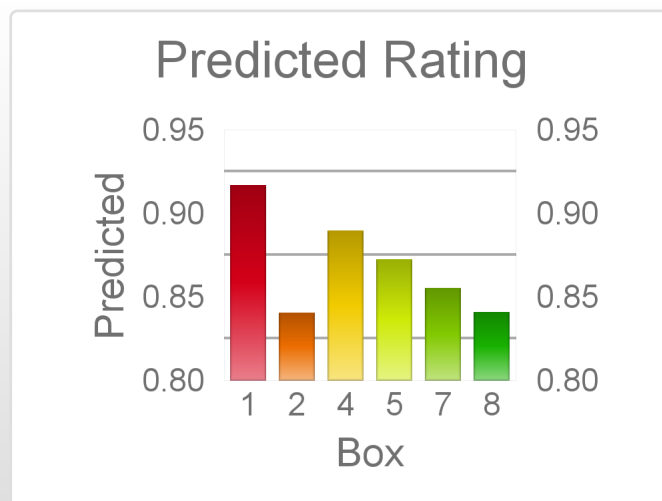

THE *get on!* CLUB

Date 12/9/2022 Track Angle Park Race 9 Distance 530 Start 9:06 pm Rating 87 +/- 2.97 Early 94 +/- 1.31

Box	No	Greyhound	Trainer	Rating	Early	Late	Today	Min	Max	Career	Confidence	Odds	Class			
1	1	Springvale Maddi	Gavin Harris	92	96	98	91	87	96	47	21	8	5	98	1.92	
2	2	Ziping Chew	Kiah Hurley	84	92	96	84	82	85	56	10	8	11	100	15.98	
4	4	Spring Mayfield	Nicole Price	89	94	98	88	85	92	34	14	4	5	92	3.55	^
5	5	Flora Colossus	Marty Doyle	88	95	98	87	83	91	52	12	9	8	95	5.71	
7	7	Mepunga Grace	Laurie Cahalan	86	94	97	85	82	89	57	8	9	7	99	9.82	
8	8	Weblec Flame	Neville Loechel	85	94	96	84	80	87	43	7	7	8	98	16.89	

The "Secret Ratings" greyhound rating service is exclusively available to Get On Club paid members only

<https://geton.club>