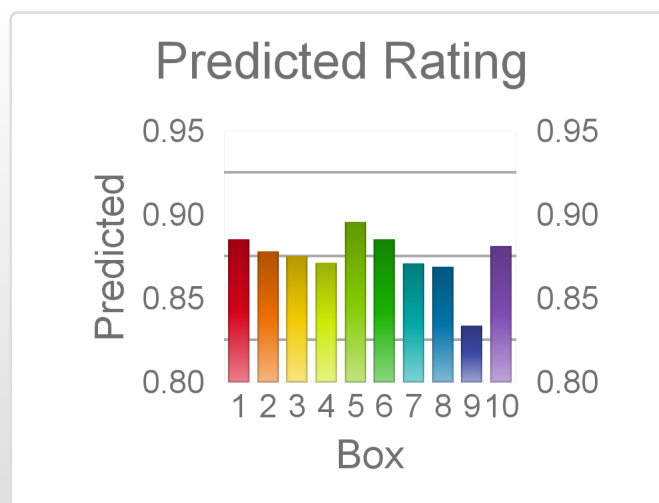

THE *get on!* CLUB

Date 12/9/2022 Track Angle Park Race 8 Distance 530 Start 8:48 pm Rating 87 +/- 1.76 Early 94 +/- 1.46

Box	No	Greyhound	Trainer	Rating	Early	Late	Today	Min	Max	Career	Confidence	Odds	Class			
1	1	Yarramundi Turbo	Vadim Roz	84	92	99	88	82	94	9	3	2	1	100	6.05	⬆️
2	2	Makani Girl	Marty Doyle	88	95	97	87	83	91	49	9	6	12	92	8.07	⬆️
3	3	Hoogley	Rob Harnas	89	95	98	87	83	91	34	9	7	6	92	9.17	
4	4	Psychotic Babe	Ben Rawlings	88	96	98	87	84	89	48	5	14	9	100	12.5	⬆️
5	5	Finniss Redeem	Lauren Harris	88	94	98	89	85	93	14	3	3	6	100	3.96	
6	6	Jalapeno Lad	Tony Rasmussen	87	93	98	88	84	92	24	4	5	7	100	5.97	
7	7	Bobby Axelrod	Dillon Robinson	89	95	98	87	84	89	15	7	4	2	100	12.19	
8	8	Nugget McLaren	Tania Foster	86	94	98	86	81	92	13	3	2	1	93	12.66	
9	9	Weblec Wave	Neville Loechel	84	92	97	83	78	88	55	5	14	9	100	255.56	
10	10	Finniss Whisper	Lauren Harris	88	95	98	88	85	91	20	5	3	4	100	7.29	⬆️

The "Secret Ratings" greyhound rating service is exclusively available to Get On Club paid members only

<https://geton.club>