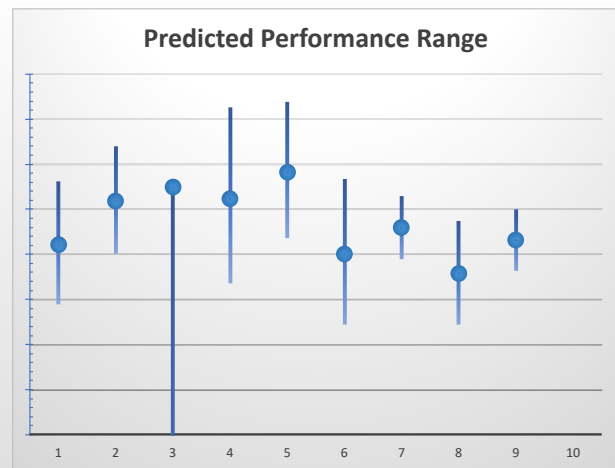

THE *get on!* CLUB

Date 12/9/2022 Track Angle Park Race 5 Distance 342 Start 7:54 pm Rating 88 +/- 2.93 Early 95 +/- 1.99

Box	No	Greyhound	Trainer	Rating	Early	Late	Today	Min	Max	Career	Confidence	Odds	Class
1	1	Potch	Damien Smith	83	93	97	86	79	93	12 2 2 0	92	13.06	
2	2	Spring Flame	Greg Board	88	97	98	90	85	96	4 2 0 1	100	4.44	
3	3	Bourne Nancy	Dave Peckham	91	98	98	92	?	?	1 1 0 0	100		
4	4	Spring Ignite	Greg Board	88	93	98	91	81	101	9 3 2 1	100	4.53	
5	5	Victa Marli	Tony Rasmussen	88	95	100	94	86	101	5 1 0 0	100	2.61	
6	6	Garside	Ross Smith	92	93	99	85	77	93	12 3 3 3	100	18.6	
7	7	Go Goose Go	Roger Harris	88	95	99	87	84	91	2 1 0 0	100	8.11	
8	8	Bionic Blues	Chris Jaensch	85	95	96	82	77	88	21 3 4 3	96	35.09	
9	9	Captain Bender	Dave Peckham	86	93	98	86	83	90	9 2 3 1	100	11.34	

The "Secret Ratings" greyhound rating service is exclusively available to Get On Club paid members only

<https://geton.club>