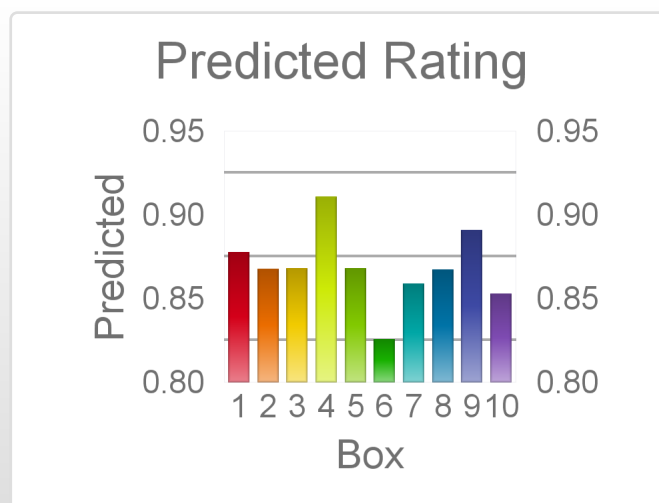

THE *get on!* CLUB

Date 12/9/2022 Track Angle Park Race 7 Distance 342 Start 8:30 pm Rating 86 +/- 1.52 Early 95 +/- .87

Box	No	Greyhound	Trainer	Rating	Early	Late	Today	Min	Max	Career	Confidence	Odds	Class			
1	1	Aston Ability	Matthew Payne	87	95	97	87	83	92	66	11	18	11	96	7.33	
2	2	Sunday Sip	Tony Rasmussen	87	95	99	86	80	93	36	7	10	2	95	10.6	✓
3	3	Sutton Daisy	Angela Modra	87	94	97	86	83	89	109	23	27	14	100	11.03	
4	4	Emerley Aussie	Jack Trengove	84	96	95	91	86	95	62	15	16	7	81	2.81	^
5	5	Redevelop	Neil Mann	86	96	97	86	82	91	71	12	21	10	78	10.31	
6	6	Land Of Promise	Scott Feltus	84	94	96	82	76	88	75	15	17	11	91	99.55	^
7	7	Victa Buzz	Lisa Rasmussen	87	95	97	85	81	90	58	15	10	7	99	14.78	✓
8	8	Dakota Hummer	Colin Simes	87	94	98	86	83	89	96	19	18	18	99	11.2	
9	9	Enthusiastic	Nicole Price	89	95	98	89	84	93	48	16	12	6	100	4.8	
10	10	Aston Noah	Dave Peckham	85	94	96	85	81	89	52	10	11	11	95	19.65	

The "Secret Ratings" greyhound rating service is exclusively available to Get On Club paid members only

<https://geton.club>