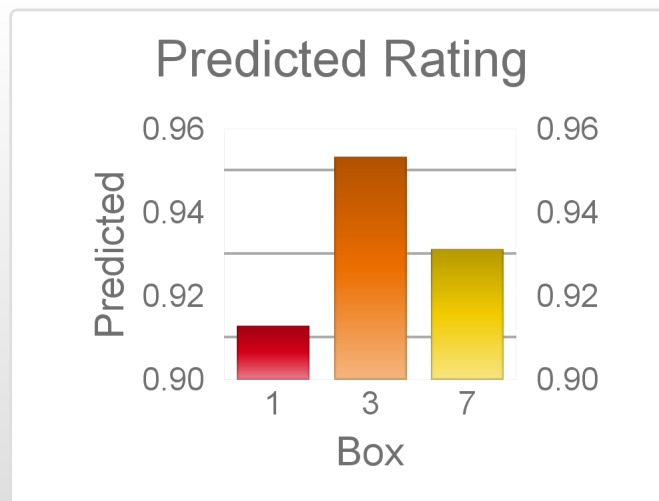

THE *get on!* CLUB

Date 12/9/2022 Track Angle Park Race 10 Distance 730 Start 9:26 pm Rating 87 +/- 1.27 Early 94 +/- .88

Box	No	Greyhound	Trainer	Rating	Early	Late	Today	Min	Max	Career	Confidence	Odds	Class		
1	1	Chatting	Clint Trengove	86	93	99	91	86	96	36	1	5	10	92	7.85
3	3	Dashing Jinx	Michael Giniotis	88	94	99	95	89	101	40	7	9	7	100	1.31
7	7	Jet Blaze	Lauren Harris	88	95	98	93	86	99	27	1	3	8	97	3.23

The "Secret Ratings" greyhound rating service is exclusively available to Get On Club paid members only

<https://geton.club>