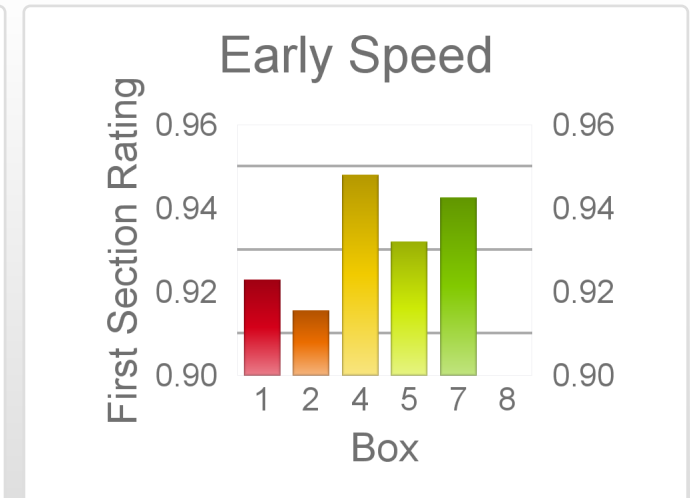

THE *get on!* CLUB

Date 12/9/2022 Track Angle Park Race 4 Distance 530 Start 7:36 pm Rating 87 +/- 1.64 Early 93 +/- 1.34

Box	No	Greyhound	Trainer	Rating	Early	Late	Today	Min	Max	Career	Confidence	Odds	Class
1	1	Man Of Substance	Kiah Hurley	87	92	98	86	81	90	33 8 7 6	97	13.81	
2	2	Spring Pony	Nicole Price	85	91	98	86	84	89	26 6 6 6	100	6.37	^
4	4	Springvale Max	Gavin Harris	89	94	98	89	85	94	46 21 7 6	98	1.72	
5	5	Velocity Teller	Kim Johnstone	87	93	98	86	83	89	58 7 7 11	100	8.69	
7	7	Slipper's Tick	Barry Jones	90	94	98	88	84	91	32 5 11 3	94	3.65	
8	8	Midnight Blast	Dave Peckham				?	?	?	46 10 10 3	0		

The "Secret Ratings" greyhound rating service is exclusively available to Get On Club paid members only

<https://geton.club>