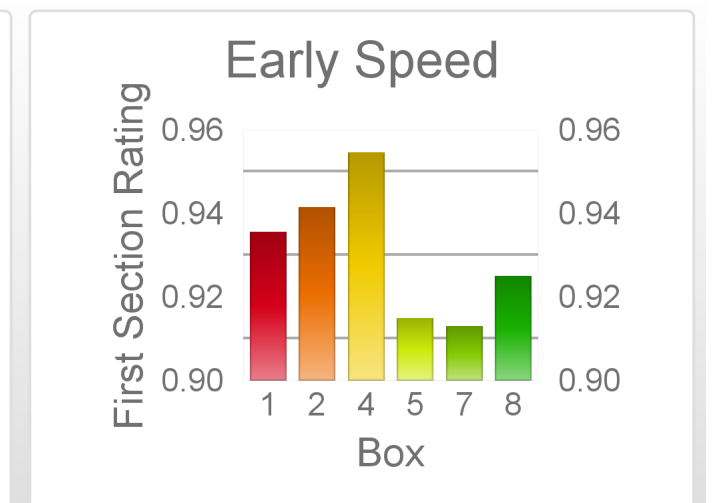

THE *get on!* CLUB

Date 12/9/2022 Track Angle Park Race 3 Distance 530 Start 7:14 pm Rating 85 +/- 2.12 Early 93 +/- 1.62

Box	No	Greyhound	Trainer	Rating	Early	Late	Today	Min	Max	Career	Confidence	Odds	Class			
1	1	Any Road	Penny Sargent	83	93	98	85	81	88	16	2	3	3	88	5.93	
2	2	Aston Boston	Dave Peckham	88	94	99	90	?	?	1	1	0	0	100		
4	4	Sophia Palms	Les Carraill	86	95	97	82	80	84	23	1	5	7	96	25.44	
5	5	Cynogriffon	Vadim Roz	83	91	98	87	82	92	12	1	2	2	92	2.43	
7	7	Machismo	Vadim Roz	86	91	98	86	83	89	6	1	2	2	100	2.96	^
8	8	My Mate Snow	Tania Foster	86	92	98	85	83	88	3	1	0	1	100	4.13	

The "Secret Ratings" greyhound rating service is exclusively available to Get On Club paid members only

<https://geton.club>