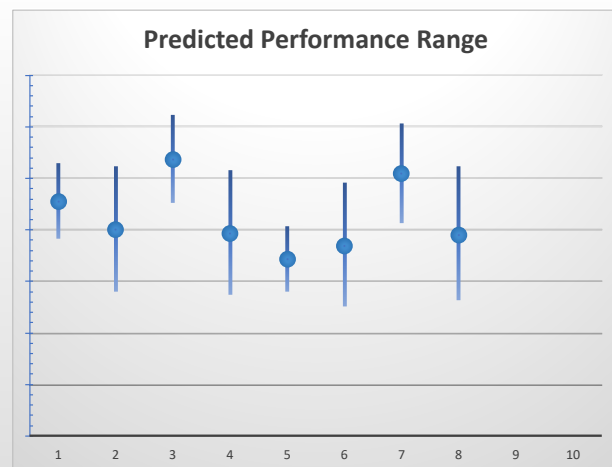

THE *get on!* CLUB

Date 12/9/2022 Track Angle Park Race 2 Distance 342 Start 6:56 pm Rating 85 +/- 2.63 Early 94 +/- 1.42

Box	No	Greyhound	Trainer	Rating	Early	Late	Today	Min	Max	Career	Confidence	Odds	Class			
1	1	Sutton Ranger	Angela Modra	88	95	98	87	84	91	16	4	2	2	94	5.82	
2	2	Simply Chaos	Ben Rawlings	85	94	98	84	79	91	27	6	4	7	100	11.16	
4	4	Over The Bridge	Tamica Dunn	86	94	97	91	87	96	44	5	8	2	98	2.57	
5	5	Dramatic Diva	Nicole Price	83	93	96	84	78	90	9	1	1	3	100	12.46	
7	7	Tommy Lee Rose	Tony Lagana	84	93	97	82	79	85	47	4	14	10	100	32.95	
8	8	Yuna Bale	Paul Fagan	81	91	96	83	77	89	51	4	6	11	99	17.8	^
9	9	Union City Blue	Karen Wittholz	89	96	98	90	85	95	12	3	2	4	92	3.29	^
10	10	Casino Rose	Kevin Bewley	85	94	96	84	78	91	10	2	3	0	90	12.69	

The "Secret Ratings" greyhound rating service is exclusively available to Get On Club paid members only

<https://geton.club>