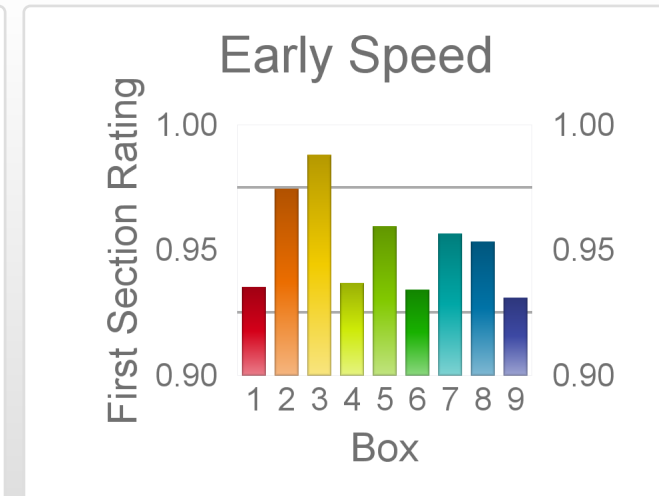

THE *get on!* CLUB

Date 12/9/2022 Track Angle Park Race 5 Distance 342 Start 7:54 pm Rating 88 +/- 2.93 Early 95 +/- 1.99

Box	No	Greyhound	Trainer	Rating	Early	Late	Today	Min	Max	Career	Confidence	Odds	Class
1	1	Potch	Damien Smith	83	93	97	86	79	93	12 2 2 0	92	13.06	
2	2	Spring Flame	Greg Board	88	97	98	90	85	96	4 2 0 1	100	4.44	
3	3	Bourne Nancy	Dave Peckham	91	98	98	92	?	?	1 1 0 0	100		
4	4	Spring Ignite	Greg Board	88	93	98	91	81	101	9 3 2 1	100	4.53	
5	5	Victa Marli	Tony Rasmussen	88	95	100	94	86	101	5 1 0 0	100	2.61	
6	6	Garside	Ross Smith	92	93	99	85	77	93	12 3 3 3	100	18.6	
7	7	Go Goose Go	Roger Harris	88	95	99	87	84	91	2 1 0 0	100	8.11	
8	8	Bionic Blues	Chris Jaensch	85	95	96	82	77	88	21 3 4 3	96	35.09	
9	9	Captain Bender	Dave Peckham	86	93	98	86	83	90	9 2 3 1	100	11.34	

The "Secret Ratings" greyhound rating service is exclusively available to Get On Club paid members only

<https://geton.club>