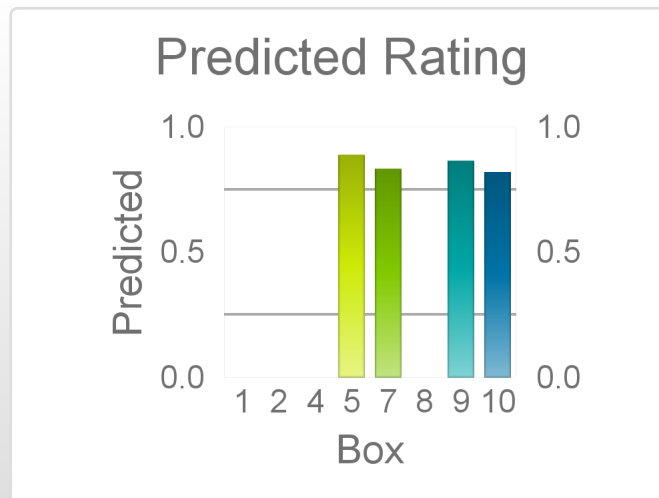

THE *get on!* CLUB

| Date | 12/9/2022 | Track | Angle Park | Race | 1 | Distance | 342 | Start | 6:31 pm | Rating | +/- | Early | +/- | | |
|------|-----------|------------------|------------------|--------|-------|----------|-------|-------|---------|--------|------------|-------|-------|-----|------|
| Box | No | Greyhound | Trainer | Rating | Early | Late | Today | Min | Max | Career | Confidence | Odds | Class | | |
| 1 | 1 | Virage Volante | Kevin Bewley | | | | ? | ? | ? | | | | ? | | |
| 2 | 2 | Dream Machine | Adam Manton | | | | ? | ? | ? | | | | | | |
| 4 | 4 | Paramount Patti | Matthew Payne | | | | ? | ? | ? | | | | | | |
| 5 | 5 | North Or South | Ashlee Griffiths | 88 | 97 | 97 | 88 | ? | ? | 1 | 0 | 0 | 1 | 100 | |
| 7 | 7 | Bye Bye Blues | Chris Jaensch | 81 | 94 | 95 | 83 | 78 | 88 | 17 | 0 | 5 | 3 | 100 | 2.72 |
| 8 | 8 | Cash On Delivery | Ashlee Griffiths | | | | ? | ? | ? | | | | | | |
| 9 | 9 | Footluce Rebel | Kenneth | 89 | 93 | 98 | 86 | 77 | 96 | 2 | 0 | 1 | 0 | 100 | 1.5 |
| 10 | 10 | Flying Poet | Paul Fagan | 79 | 93 | 95 | 81 | 75 | 88 | 7 | 0 | 1 | 4 | 72 | 5.97 |