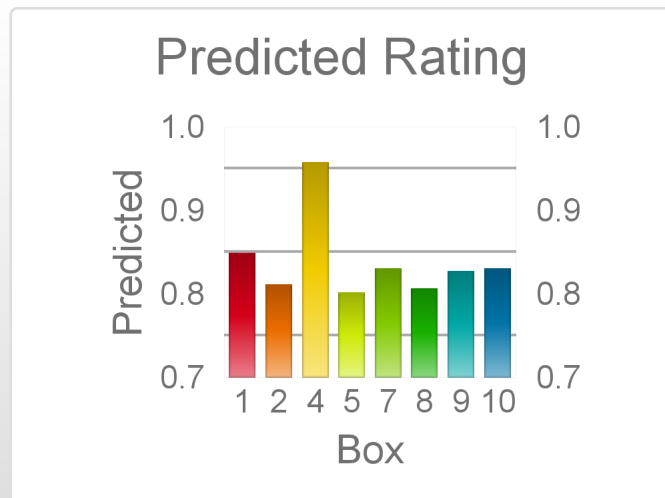

THE *get on!* CLUB

Date 12/9/2022 Track Angle Park Race 11 Distance 342 Start 9:44 pm Rating 83 +/- 1.41 Early 93 +/- .54

Box	No	Greyhound	Trainer	Rating	Early	Late	Today	Min	Max	Career	Confidence	Odds	Class			
1	1	Aston Arena	Paul Fagan	82	92	96	84	80	88	26	4	6	4	100	7.13	
2	2	Universal Value	Mike Wittholz	86	93	97	81	76	85	30	6	6	6	100	14.75	
4	4	Weblec Nova	Adam Manton	84	93	97	95	89	102	40	5	5	9	98	1.72	
5	5	Magical Doll	Kim Johnstone	81	93	96	80	76	84	38	4	2	8	100	18.2	
7	7	Spring Spirit	Ben Rawlings	84	94	97	83	78	87	31	8	3	5	100	10.02	
8	8	Ros's Sapphire	Sharyn Gray	83	93	96	80	76	85	33	5	7	3	97	16.43	
9	9	Banjo Riley	Kathy Johnstone	82	92	96	82	78	87	104	8	24	20	95	10.61	✓
10	10	Mine Master	Des Hockley	82	93	96	83	79	86	22	4	4	4	96	9.94	

The "Secret Ratings" greyhound rating service is exclusively available to Get On Club paid members only

<https://geton.club>