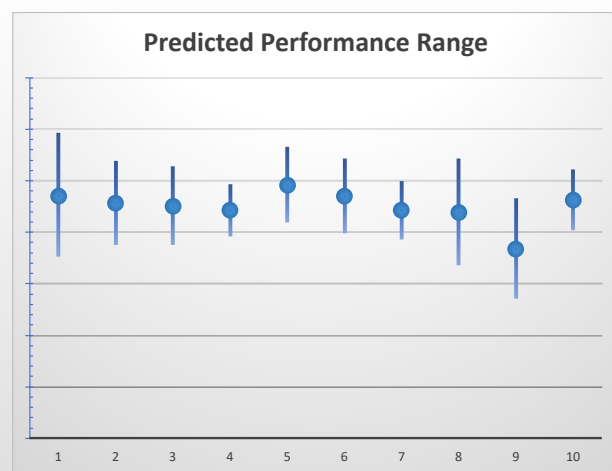

THE *get on!* CLUB

Date 12/9/2022 Track Angle Park Race 8 Distance 530 Start 8:48 pm Rating 87 +/- 1.76 Early 94 +/- 1.46

Box	No	Greyhound	Trainer	Rating	Early	Late	Today	Min	Max	Career	Confidence	Odds	Class			
1	1	Yarramundi Turbo	Vadim Roz	84	92	99	88	82	94	9	3	2	1	100	6.05	⬆️
2	2	Makani Girl	Marty Doyle	88	95	97	87	83	91	49	9	6	12	92	8.07	⬆️
3	3	Hoogley	Rob Harnas	89	95	98	87	83	91	34	9	7	6	92	9.17	
4	4	Psychotic Babe	Ben Rawlings	88	96	98	87	84	89	48	5	14	9	100	12.5	⬆️
5	5	Finniss Redeem	Lauren Harris	88	94	98	89	85	93	14	3	3	6	100	3.96	
6	6	Jalapeno Lad	Tony Rasmussen	87	93	98	88	84	92	24	4	5	7	100	5.97	
7	7	Bobby Axelrod	Dillon Robinson	89	95	98	87	84	89	15	7	4	2	100	12.19	
8	8	Nugget McLaren	Tania Foster	86	94	98	86	81	92	13	3	2	1	93	12.66	
9	9	Weblec Wave	Neville Loechel	84	92	97	83	78	88	55	5	14	9	100	255.56	
10	10	Finniss Whisper	Lauren Harris	88	95	98	88	85	91	20	5	3	4	100	7.29	⬆️

The "Secret Ratings" greyhound rating service is exclusively available to Get On Club paid members only

<https://geton.club>