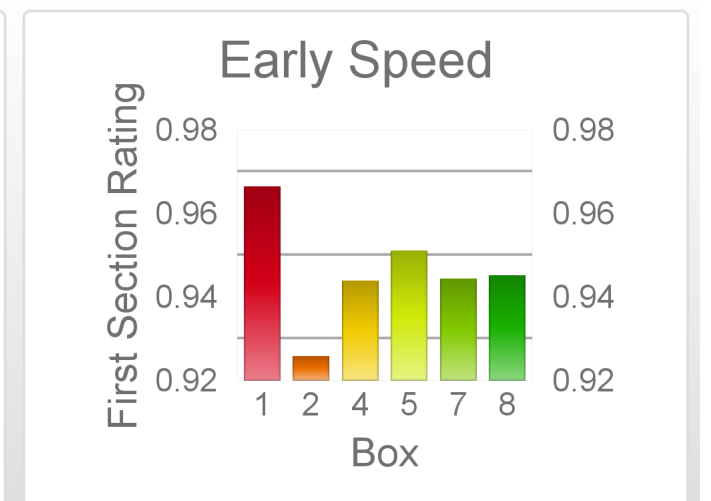

THE *get on!* CLUB

Date 12/9/2022 Track Angle Park Race 9 Distance 530 Start 9:06 pm Rating 87 +/- 2.97 Early 94 +/- 1.31

Box	No	Greyhound	Trainer	Rating	Early	Late	Today	Min	Max	Career	Confidence	Odds	Class			
1	1	Springvale Maddi	Gavin Harris	92	96	98	91	87	96	47	21	8	5	98	1.92	
2	2	Ziping Chew	Kiah Hurley	84	92	96	84	82	85	56	10	8	11	100	15.98	
4	4	Spring Mayfield	Nicole Price	89	94	98	88	85	92	34	14	4	5	92	3.55	^
5	5	Flora Colossus	Marty Doyle	88	95	98	87	83	91	52	12	9	8	95	5.71	
7	7	Mepunga Grace	Laurie Cahalan	86	94	97	85	82	89	57	8	9	7	99	9.82	
8	8	Weblec Flame	Neville Loechel	85	94	96	84	80	87	43	7	7	8	98	16.89	

The "Secret Ratings" greyhound rating service is exclusively available to Get On Club paid members only

<https://geton.club>