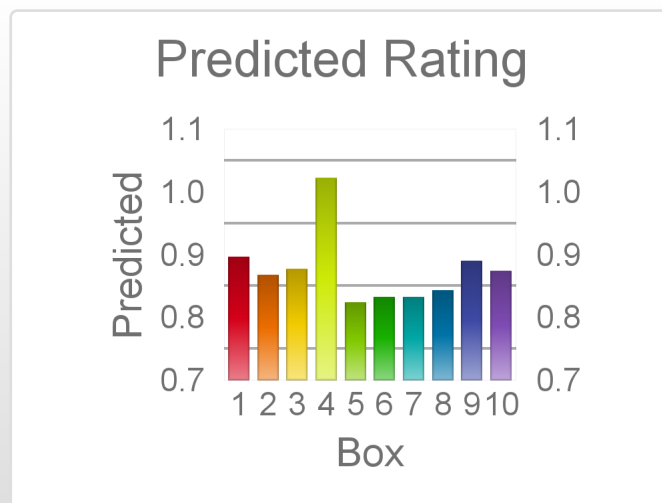

THE *get on!* CLUB

Date 12/9/2022 Track Angle Park Race 6 Distance 342 Start 8:12 pm Rating 86 +/- 2.33 Early 95 +/- .75

Box	No	Greyhound	Trainer	Rating	Early	Late	Today	Min	Max	Career	Confidence	Odds	Class			
1	1	Aston Mitchell	Dave Peckham	86	95	98	89	82	96	11	6	2	1	91	7.89	^
2	2	Ninja Whinger	Raymond Barkla	87	95	97	86	80	93	34	8	7	3	86	12.22	
3	3	Capitulate	Scott Feltus	86	95	96	87	81	94	45	9	11	3	98	10.4	^
4	4	Stranger Tides	Bill Wudarczyk	90	95	100	102	97	107	22	8	4	6	100	1.97	
5	5	Aston Scepter	Paul Fagan	82	93	95	82	78	86	48	5	7	10	96	26.42	^
6	6	Sometime Crazy	Renata Maruszczuk	84	93	97	83	80	86	60	9	14	9	100	22.58	
7	7	Energy Rush	Tony Rasmussen	83	96	95	83	77	89	30	5	6	3	97	22.75	
8	8	Velocity Comet	Kim Johnstone	86	94	97	84	80	88	41	8	7	6	98	18.34	
9	9	Lagoon Dark Eyes	Darrell Johnstone	88	95	97	89	85	92	36	16	4	3	87	8.54	
10	10	Spring Bonnie	Nicole Price	87	95	97	87	83	90	46	12	9	9	96	10.97	

The "Secret Ratings" greyhound rating service is exclusively available to Get On Club paid members only

<https://geton.club>