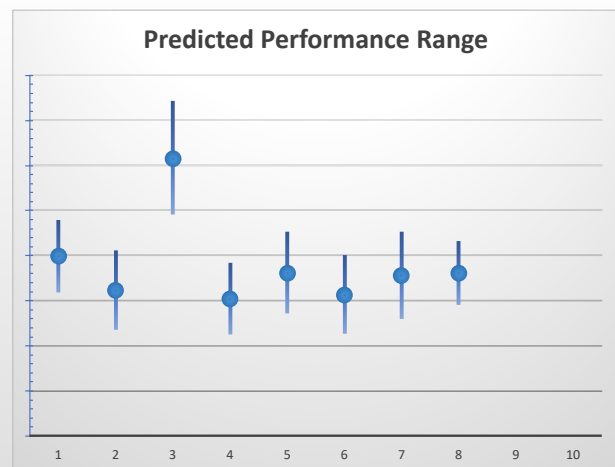

THE *get on!* CLUB

Date 12/9/2022 Track Angle Park Race 11 Distance 342 Start 9:44 pm Rating 83 +/- 1.41 Early 93 +/- .54

Box	No	Greyhound	Trainer	Rating	Early	Late	Today	Min	Max	Career	Confidence	Odds	Class			
1	1	Aston Arena	Paul Fagan	82	92	96	84	80	88	26	4	6	4	100	7.13	
2	2	Universal Value	Mike Wittholz	86	93	97	81	76	85	30	6	6	6	100	14.75	
4	4	Weblec Nova	Adam Manton	84	93	97	95	89	102	40	5	5	9	98	1.72	
5	5	Magical Doll	Kim Johnstone	81	93	96	80	76	84	38	4	2	8	100	18.2	
7	7	Spring Spirit	Ben Rawlings	84	94	97	83	78	87	31	8	3	5	100	10.02	
8	8	Ros's Sapphire	Sharyn Gray	83	93	96	80	76	85	33	5	7	3	97	16.43	
9	9	Banjo Riley	Kathy Johnstone	82	92	96	82	78	87	104	8	24	20	95	10.61	✓
10	10	Mine Master	Des Hockley	82	93	96	83	79	86	22	4	4	4	96	9.94	

The "Secret Ratings" greyhound rating service is exclusively available to Get On Club paid members only

<https://geton.club>