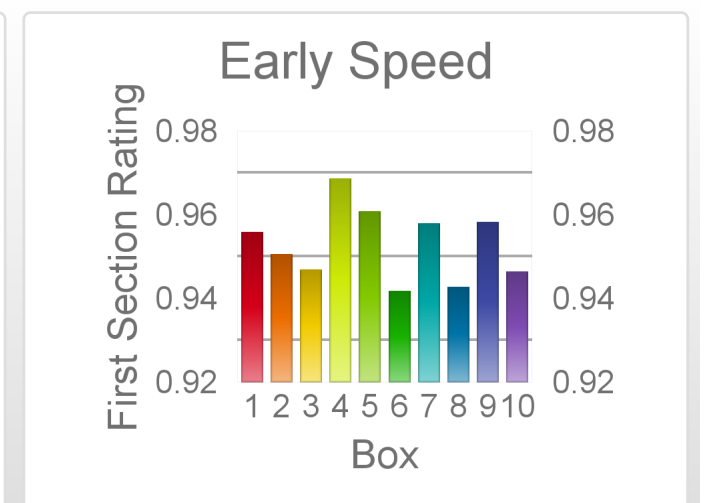

THE *get on!* CLUB

Date 12/9/2022 Track Angle Park Race 7 Distance 342 Start 8:30 pm Rating 86 +/- 1.52 Early 95 +/- .87

Box	No	Greyhound	Trainer	Rating	Early	Late	Today	Min	Max	Career	Confidence	Odds	Class			
1	1	Aston Ability	Matthew Payne	87	95	97	87	83	92	66	11	18	11	96	7.33	
2	2	Sunday Sip	Tony Rasmussen	87	95	99	86	80	93	36	7	10	2	95	10.6	✓
3	3	Sutton Daisy	Angela Modra	87	94	97	86	83	89	109	23	27	14	100	11.03	
4	4	Emerley Aussie	Jack Trengove	84	96	95	91	86	95	62	15	16	7	81	2.81	^
5	5	Redevelop	Neil Mann	86	96	97	86	82	91	71	12	21	10	78	10.31	
6	6	Land Of Promise	Scott Feltus	84	94	96	82	76	88	75	15	17	11	91	99.55	^
7	7	Victa Buzz	Lisa Rasmussen	87	95	97	85	81	90	58	15	10	7	99	14.78	✓
8	8	Dakota Hummer	Colin Simes	87	94	98	86	83	89	96	19	18	18	99	11.2	
9	9	Enthusiastic	Nicole Price	89	95	98	89	84	93	48	16	12	6	100	4.8	
10	10	Aston Noah	Dave Peckham	85	94	96	85	81	89	52	10	11	11	95	19.65	

The "Secret Ratings" greyhound rating service is exclusively available to Get On Club paid members only

<https://geton.club>