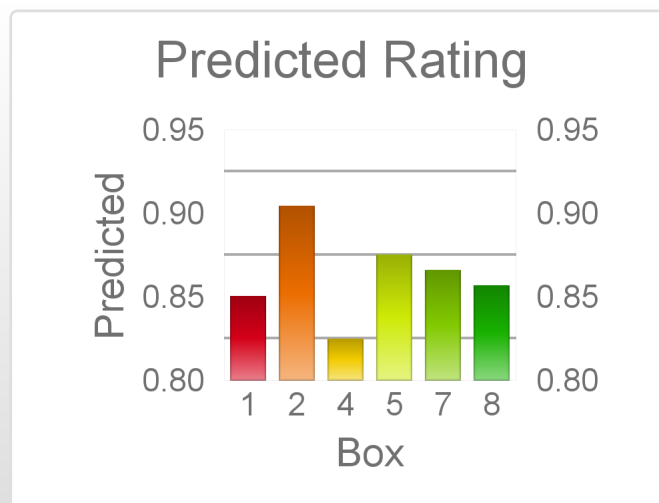

THE *get on!* CLUB

Date 12/9/2022 Track Angle Park Race 3 Distance 530 Start 7:14 pm Rating 85 +/- 2.12 Early 93 +/- 1.62

Box	No	Greyhound	Trainer	Rating	Early	Late	Today	Min	Max	Career	Confidence	Odds	Class			
1	1	Any Road	Penny Sargent	83	93	98	85	81	88	16	2	3	3	88	5.93	
2	2	Aston Boston	Dave Peckham	88	94	99	90	?	?	1	1	0	0	100		
4	4	Sophia Palms	Les Carraill	86	95	97	82	80	84	23	1	5	7	96	25.44	
5	5	Cynogriffon	Vadim Roz	83	91	98	87	82	92	12	1	2	2	92	2.43	
7	7	Machismo	Vadim Roz	86	91	98	86	83	89	6	1	2	2	100	2.96	^
8	8	My Mate Snow	Tania Foster	86	92	98	85	83	88	3	1	0	1	100	4.13	

The "Secret Ratings" greyhound rating service is exclusively available to Get On Club paid members only

<https://geton.club>