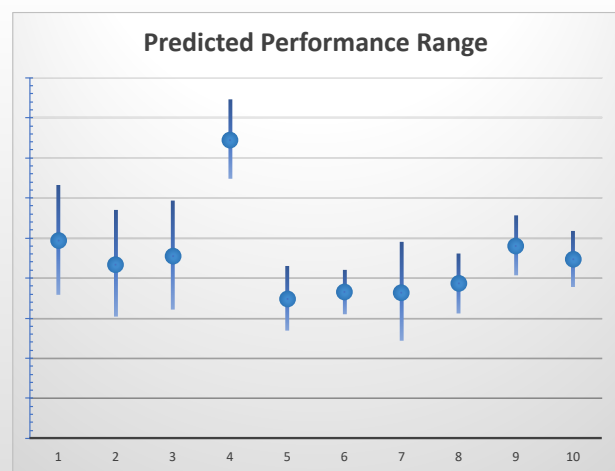

THE *get on!* CLUB

Date 12/9/2022 Track Angle Park Race 6 Distance 342 Start 8:12 pm Rating 86 +/- 2.33 Early 95 +/- .75

Box	No	Greyhound	Trainer	Rating	Early	Late	Today	Min	Max	Career	Confidence	Odds	Class			
1	1	Aston Mitchell	Dave Peckham	86	95	98	89	82	96	11	6	2	1	91	7.89	^
2	2	Ninja Whinger	Raymond Barkla	87	95	97	86	80	93	34	8	7	3	86	12.22	
3	3	Capitulate	Scott Feltus	86	95	96	87	81	94	45	9	11	3	98	10.4	^
4	4	Stranger Tides	Bill Wudarczyk	90	95	100	102	97	107	22	8	4	6	100	1.97	
5	5	Aston Scepter	Paul Fagan	82	93	95	82	78	86	48	5	7	10	96	26.42	^
6	6	Sometime Crazy	Renata Maruszczuk	84	93	97	83	80	86	60	9	14	9	100	22.58	
7	7	Energy Rush	Tony Rasmussen	83	96	95	83	77	89	30	5	6	3	97	22.75	
8	8	Velocity Comet	Kim Johnstone	86	94	97	84	80	88	41	8	7	6	98	18.34	
9	9	Lagoon Dark Eyes	Darrell Johnstone	88	95	97	89	85	92	36	16	4	3	87	8.54	
10	10	Spring Bonnie	Nicole Price	87	95	97	87	83	90	46	12	9	9	96	10.97	

The "Secret Ratings" greyhound rating service is exclusively available to Get On Club paid members only

<https://geton.club>