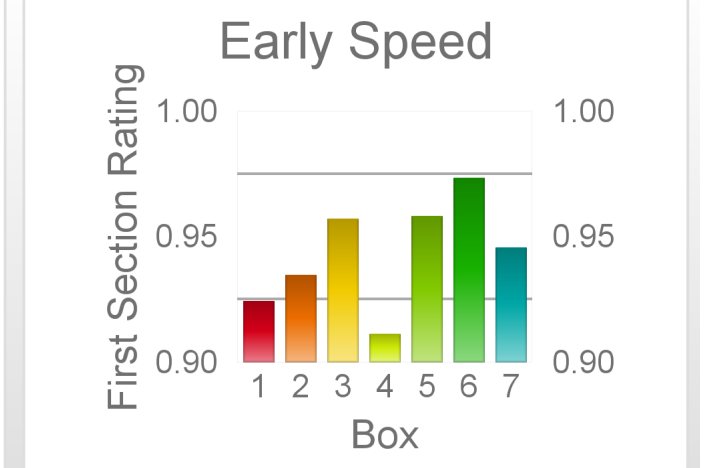

THE *get on!* CLUB

Date 14/9/2022 Track Darwin Race 4 Distance 383 Start 8:12 pm Rating 83 +/- 5.42 Early 94 +/- 2

Box	No	Greyhound	Trainer	Rating	Early	Late	Today	Min	Max	Career	Confidence	Odds	Class			
1	1	Tequila Eyes	Adam Poulter	77	92	94	84	77	91	15	0	2	1	27	2.47	
2	2	Raine	Adam Poulter	78	93	93	80	76	84	41	2	4	9	44	6.55	
3	3	Miss Wiseman	Steele Bolton	91	95	97	81	77	86	4	4	0	0	100	4.02	
4	4	Gin And Vodka	Adam Poulter	76	91	94	78	75	81	24	0	4	6	9	15.2	
5	5	Ruby's Gem	Steele Bolton	86	95	93	77	74	81	30	7	2	6	30	21.29	
6	6	Whiskey Blue	Harrison Brown	86	97	95	84	?	?	9	1	3	2	12		✓
7	7	Painkiller	Steele Bolton	87	94	96	82	79	84	39	5	9	10	100	3.55	✓

The "Secret Ratings" greyhound rating service is exclusively available to Get On Club paid members only

<https://geton.club>