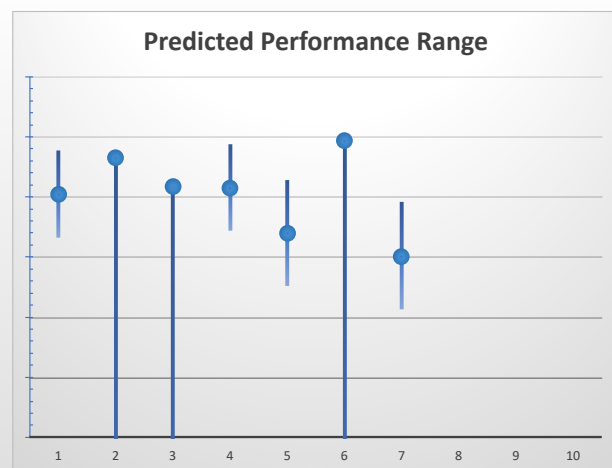

The "Secret Ratings" greyhound rating service is exclusively available to Get On Club paid members only

<https://geton.club>

THE *get on!* CLUB

Date 14/9/2022 Track Darwin Race 4 Distance 383 Start 8:12 pm Rating 83 +/- 5.42 Early 94 +/- 2

Box	No	Greyhound	Trainer	Rating	Early	Late	Today	Min	Max	Career	Confidence	Odds	Class			
1	1	Tequila Eyes	Adam Poulter	77	92	94	84	77	91	15	0	2	1	27	2.47	
2	2	Raine	Adam Poulter	78	93	93	80	76	84	41	2	4	9	44	6.55	
3	3	Miss Wiseman	Steele Bolton	91	95	97	81	77	86	4	4	0	0	100	4.02	
4	4	Gin And Vodka	Adam Poulter	76	91	94	78	75	81	24	0	4	6	9	15.2	
5	5	Ruby's Gem	Steele Bolton	86	95	93	77	74	81	30	7	2	6	30	21.29	
6	6	Whiskey Blue	Harrison Brown	86	97	95	84	?	?	9	1	3	2	12		✓
7	7	Painkiller	Steele Bolton	87	94	96	82	79	84	39	5	9	10	100	3.55	✓

The "Secret Ratings" greyhound rating service is exclusively available to Get On Club paid members only

<https://geton.club>

THE *get on!* CLUB

Date 14/9/2022 Track Darwin Race 5 Distance 312 Start 8:31 pm Rating 84 +/- 6.25 Early 94 +/- 1.67

Box	No	Greyhound	Trainer	Rating	Early	Late	Today	Min	Max	Career	Confidence	Odds	Class			
1	1	Pollinate	Ronald Phillips	85	95	96	85	81	88	37	8	5	3	19	2.22	
2	2	Velocity Lara	Rob Brown	91	94	98	88	?	?	15	4	2	2	7		
3	3	Little Sip	Ronald Phillips	88	94	97	85	?	?	24	1	2	1	5		
4	4	Elsa's Elsa	Steele Bolton	81	94	96	85	82	89	35	3	3	9	18	1.92	^
6	6	My Shout Zoe	Steele Bolton	77	93	94	81	77	86	4	1	0	0	100	6.25	
7	7	Spiteful Miss	Harrison Brown	92	97	97	89	?	?	7	1	3	2	15		
8	8	Go Karts	Steele Bolton	76	92	93	80	75	84	26	1	3	2	20	14.76	