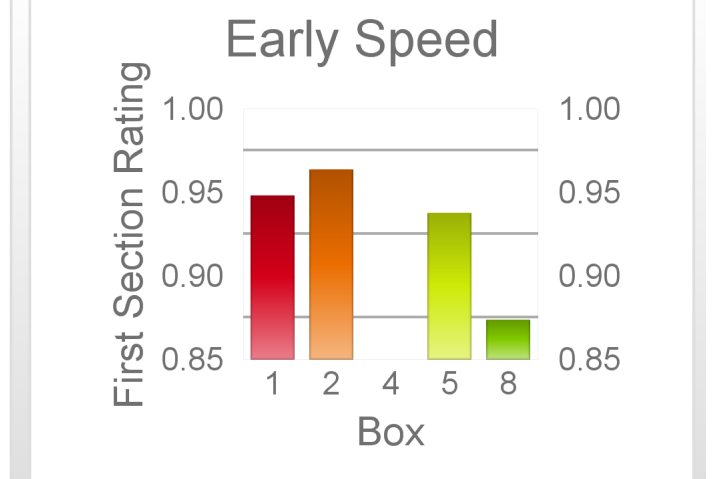

THE *get on!* CLUB

Date 14/9/2022 Track Darwin Race 6 Distance 537 Start 8:47 pm Rating 85 +/- 4.52 Early 93 +/- 3.5

Box	No	Greyhound	Trainer	Rating	Early	Late	Today	Min	Max	Career	Confidence	Odds	Class			
1	1	Sunset Shieva	Steele Bolton	84	94	112	58	53	64	98	17	20	12	26	19.71	
2	2	Rui Koala	Graeme Ferns	90	96	96	88	83	92	18	5	2	4	28	1.98	^
4	4	Villain Brand	Adam Poulter				?	?	?	10	0	0	0	0		^
5	5	Get A Shout	Steele Bolton	84	93	95	84	78	90	40	7	5	14	40	2.49	
8	8	Wise Decisions	Steele Bolton	78	87	95	76	73	78	110	14	18	18	31	4.14	

The "Secret Ratings" greyhound rating service is exclusively available to Get On Club paid members only

<https://geton.club>