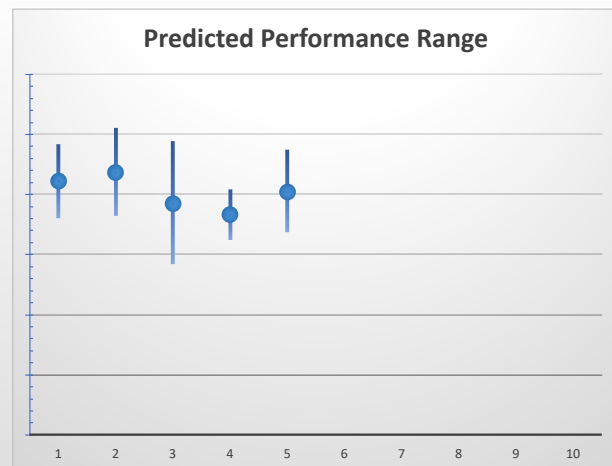

The "Secret Ratings" greyhound rating service is exclusively available to Get On Club paid members only

<https://geton.club>

THE *get on!* CLUB

Date 14/9/2022 Track Darwin Race 6 Distance 537 Start 8:47 pm Rating 85 +/- 4.52 Early 93 +/- 3.5

Box	No	Greyhound	Trainer	Rating	Early	Late	Today	Min	Max	Career	Confidence	Odds	Class			
1	1	Sunset Shieva	Steele Bolton	84	94	112	58	53	64	98	17	20	12	26	19.71	
2	2	Rui Koala	Graeme Ferns	90	96	96	88	83	92	18	5	2	4	28	1.98	^
4	4	Villain Brand	Adam Poulter				?	?	?	10	0	0	0	0		^
5	5	Get A Shout	Steele Bolton	84	93	95	84	78	90	40	7	5	14	40	2.49	
8	8	Wise Decisions	Steele Bolton	78	87	95	76	73	78	110	14	18	18	31	4.14	

The "Secret Ratings" greyhound rating service is exclusively available to Get On Club paid members only

<https://geton.club>

THE *get on!* CLUB

Date 14/9/2022 Track Darwin Race 7 Distance 312 Start 9:09 pm Rating 86 +/- 2.17 Early 95 +/- .96

Box	No	Greyhound	Trainer	Rating	Early	Late	Today	Min	Max	Career	Confidence	Odds	Class			
1	1	Raw Drama	Graeme Ferns	86	94	96	86	83	89	19	6	2	1	48	2.93	⬆️
2	2	Buddy Beauty	Rob Brown	87	96	96	86	83	90	50	4	5	12	8	2.1	
3	3	Thunder Kick	Graeme Ferns	84	94	94	84	79	89	51	10	11	10	50	9.7	⬆️
6	6	He's A Gift	Ronald Phillips	84	94	96	83	81	85	12	2	0	0	17	17.27	⬆️
8	8	Another Eight	Adam Poulter	90	96	96	85	81	88	75	18	13	6	18	4.5	