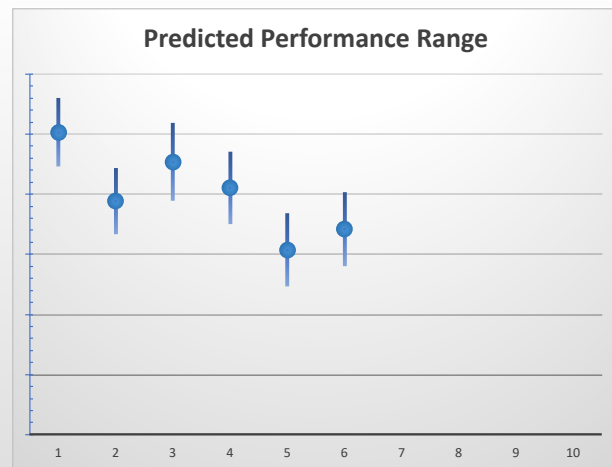

THE *get on!* CLUB

Date	14/9/2022	Track	Darwin	Race	1	Distance	312	Start	7:12 pm	Rating		+/-		Early		+/-	
Box	No	Greyhound	Trainer	Rating	Early	Late	Today	Min	Max	Career	Confidence	Odds	Class				
1	1	Bonnet Surfer	Steele Bolton				?	?	?	4	0	1	0	0			
2	2	Ladies Day	Steele Bolton				?	?	?	4	0	0	2	0			
3	3	Coco Evie	Ronald Phillips				?	?	?								
6	6	Sunshine Fire	Steele Bolton				?	?	?								
7	7	Downstairs Dave	Steele Bolton				?	?	?								
8	8	Champaign Dame	Harrison Brown	76	93	91	80	77	83	7	0	0	0	100			

The "Secret Ratings" greyhound rating service is exclusively available to Get On Club paid members only

<https://geton.club>

THE *get on!* CLUB

Date 14/9/2022 Track Darwin Race 2 Distance 312 Start 7:34 pm Rating 85 +/- 3.88 Early 94 +/- 1.99

Box	No	Greyhound	Trainer	Rating	Early	Late	Today	Min	Max	Career	Confidence	Odds	Class			
1	1	Velocity Viola	Rob Brown	90	98	96	90	87	93	24	4	6	4	9	2.11	⬆️
2	2	Ant Man	Harrison Brown	83	93	96	84	81	87	71	10	13	4	86	7.22	⬆️
3	3	Arnhem Axel	Steele Bolton	89	95	97	87	84	90	40	3	5	3	8	3.37	
6	6	Quake	Steele Bolton	87	95	95	85	82	88	95	11	17	14	10	5.44	⬆️
7	7	Villainess	Adam Poulter	79	91	94	80	77	83	18	1	2	4	56	26.96	⬆️
8	8	Dashing Daph	Ronald Phillips	83	94	96	82	79	85	65	10	11	9	48	14.41	⬆️