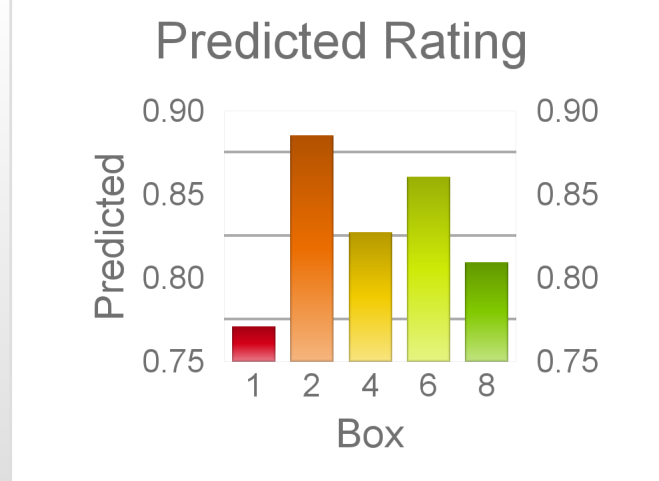

Box	No	Greyhound	Trainer	Rating	Early	Late	Today	Min	Max	Career	Confidence	Odds	Class			
1	1	Velocity Viola	Rob Brown	90	98	96	90	87	93	24	4	6	4	9	2.11	⬆️
2	2	Ant Man	Harrison Brown	83	93	96	84	81	87	71	10	13	4	86	7.22	⬆️
3	3	Arnhem Axel	Steele Bolton	89	95	97	87	84	90	40	3	5	3	8	3.37	
6	6	Quake	Steele Bolton	87	95	95	85	82	88	95	11	17	14	10	5.44	⬆️
7	7	Villainess	Adam Poulter	79	91	94	80	77	83	18	1	2	4	56	26.96	⬆️
8	8	Dashing Daph	Ronald Phillips	83	94	96	82	79	85	65	10	11	9	48	14.41	⬆️

The "Secret Ratings" greyhound rating service is exclusively available to Get On Club paid members only

<https://geton.club>

THE *get on!* CLUB

Date 14/9/2022 Track Darwin Race 3 Distance 537 Start 7:52 pm Rating 84 +/- 2.22 Early 94 +/- 1.9

Box	No	Greyhound	Trainer	Rating	Early	Late	Today	Min	Max	Career	Confidence	Odds	Class			
1	1	Sunset Bling	Steele Bolton	83	92	95	77	71	82	8	1	0	3	63	22.94	⬆️
2	2	Caroline's Call	Simon Nathanael	87	96	96	88	85	91	53	3	3	6	4	1.97	⬆️
4	4	Repeat Dose	Adam Poulter	84	95	95	82	79	85	29	4	4	8	73	5.57	
6	6	Intrusion	Steele Bolton	85	95	96	86	82	89	8	2	1	0	38	2.89	⬆️
8	8	Little Miss Me	Ronald Phillips	81	92	95	80	77	84	38	1	4	6	53	8.13	