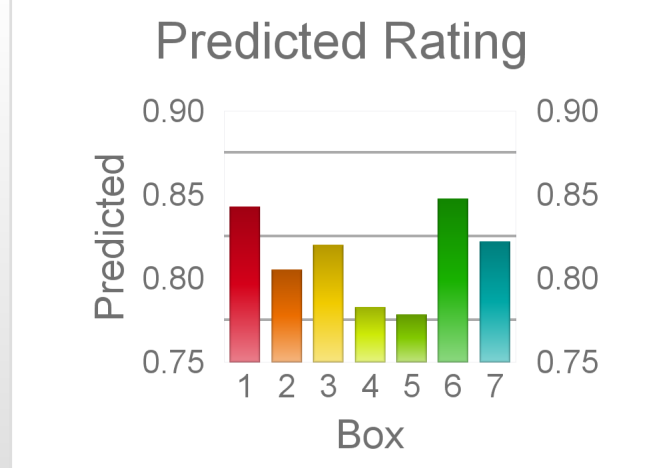

Box	No	Greyhound	Trainer	Rating	Early	Late	Today	Min	Max	Career	Confidence	Odds	Class			
1	1	Sunset Bling	Steele Bolton	83	92	95	77	71	82	8	1	0	3	63	22.94	⬆️
2	2	Caroline's Call	Simon Nathanael	87	96	96	88	85	91	53	3	3	6	4	1.97	⬆️
4	4	Repeat Dose	Adam Poulter	84	95	95	82	79	85	29	4	4	8	73	5.57	
6	6	Intrusion	Steele Bolton	85	95	96	86	82	89	8	2	1	0	38	2.89	⬆️
8	8	Little Miss Me	Ronald Phillips	81	92	95	80	77	84	38	1	4	6	53	8.13	

The "Secret Ratings" greyhound rating service is exclusively available to Get On Club paid members only

<https://geton.club>

THE *get on!* CLUB

Date 14/9/2022 Track Darwin Race 4 Distance 383 Start 8:12 pm Rating 83 +/- 5.42 Early 94 +/- 2

Box	No	Greyhound	Trainer	Rating	Early	Late	Today	Min	Max	Career	Confidence	Odds	Class			
1	1	Tequila Eyes	Adam Poulter	77	92	94	84	77	91	15	0	2	1	27	2.47	
2	2	Raine	Adam Poulter	78	93	93	80	76	84	41	2	4	9	44	6.55	
3	3	Miss Wiseman	Steele Bolton	91	95	97	81	77	86	4	4	0	0	100	4.02	
4	4	Gin And Vodka	Adam Poulter	76	91	94	78	75	81	24	0	4	6	9	15.2	
5	5	Ruby's Gem	Steele Bolton	86	95	93	77	74	81	30	7	2	6	30	21.29	
6	6	Whiskey Blue	Harrison Brown	86	97	95	84	?	?	9	1	3	2	12		✓
7	7	Painkiller	Steele Bolton	87	94	96	82	79	84	39	5	9	10	100	3.55	✓