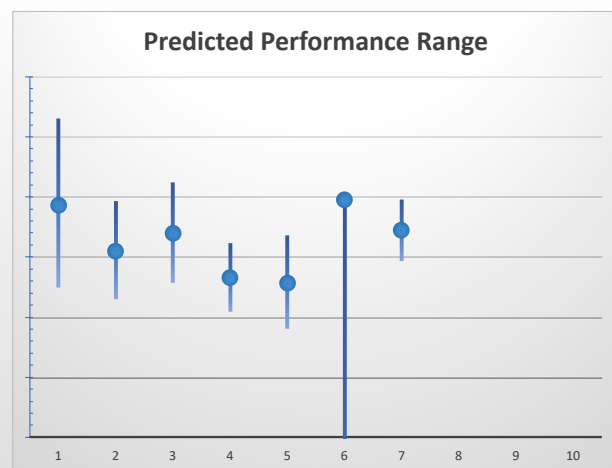

Box	No	Greyhound	Trainer	Rating	Early	Late	Today	Min	Max	Career	Confidence	Odds	Class			
1	1	Velocity Viola	Rob Brown	90	98	96	90	87	93	24	4	6	4	9	2.11	⬆️
2	2	Ant Man	Harrison Brown	83	93	96	84	81	87	71	10	13	4	86	7.22	⬆️
3	3	Arnhem Axel	Steele Bolton	89	95	97	87	84	90	40	3	5	3	8	3.37	
6	6	Quake	Steele Bolton	87	95	95	85	82	88	95	11	17	14	10	5.44	⬆️
7	7	Villainess	Adam Poulter	79	91	94	80	77	83	18	1	2	4	56	26.96	⬆️
8	8	Dashing Daph	Ronald Phillips	83	94	96	82	79	85	65	10	11	9	48	14.41	⬆️

Box	No	Greyhound	Trainer	Rating	Early	Late	Today	Min	Max	Career	Confidence	Odds	Class			
1	1	Sunset Bling	Steele Bolton	83	92	95	77	71	82	8	1	0	3	63	22.94	⬆️
2	2	Caroline's Call	Simon Nathanael	87	96	96	88	85	91	53	3	3	6	4	1.97	⬆️
4	4	Repeat Dose	Adam Poulter	84	95	95	82	79	85	29	4	4	8	73	5.57	
6	6	Intrusion	Steele Bolton	85	95	96	86	82	89	8	2	1	0	38	2.89	⬆️
8	8	Little Miss Me	Ronald Phillips	81	92	95	80	77	84	38	1	4	6	53	8.13	

The "Secret Ratings" greyhound rating service is exclusively available to Get On Club paid members only

<https://geton.club>

THE *get on!* CLUB

Date 14/9/2022 Track Darwin Race 4 Distance 383 Start 8:12 pm Rating 83 +/- 5.42 Early 94 +/- 2

Box	No	Greyhound	Trainer	Rating	Early	Late	Today	Min	Max	Career	Confidence	Odds	Class			
1	1	Tequila Eyes	Adam Poulter	77	92	94	84	77	91	15	0	2	1	27	2.47	
2	2	Raine	Adam Poulter	78	93	93	80	76	84	41	2	4	9	44	6.55	
3	3	Miss Wiseman	Steele Bolton	91	95	97	81	77	86	4	4	0	0	100	4.02	
4	4	Gin And Vodka	Adam Poulter	76	91	94	78	75	81	24	0	4	6	9	15.2	
5	5	Ruby's Gem	Steele Bolton	86	95	93	77	74	81	30	7	2	6	30	21.29	
6	6	Whiskey Blue	Harrison Brown	86	97	95	84	?	?	9	1	3	2	12		✓
7	7	Painkiller	Steele Bolton	87	94	96	82	79	84	39	5	9	10	100	3.55	✓