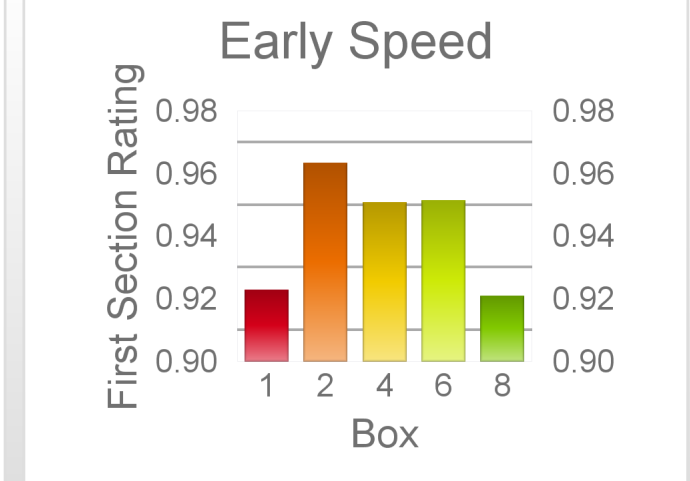

THE *get on!* CLUB

Date 14/9/2022 Track Darwin Race 3 Distance 537 Start 7:52 pm Rating 84 +/- 2.22 Early 94 +/- 1.9

Box	No	Greyhound	Trainer	Rating	Early	Late	Today	Min	Max	Career	Confidence	Odds	Class			
1	1	Sunset Bling	Steele Bolton	83	92	95	77	71	82	8	1	0	3	63	22.94	⬆️
2	2	Caroline's Call	Simon Nathanael	87	96	96	88	85	91	53	3	3	6	4	1.97	⬆️
4	4	Repeat Dose	Adam Poulter	84	95	95	82	79	85	29	4	4	8	73	5.57	
6	6	Intrusion	Steele Bolton	85	95	96	86	82	89	8	2	1	0	38	2.89	⬆️
8	8	Little Miss Me	Ronald Phillips	81	92	95	80	77	84	38	1	4	6	53	8.13	

The "Secret Ratings" greyhound rating service is exclusively available to Get On Club paid members only

<https://geton.club>