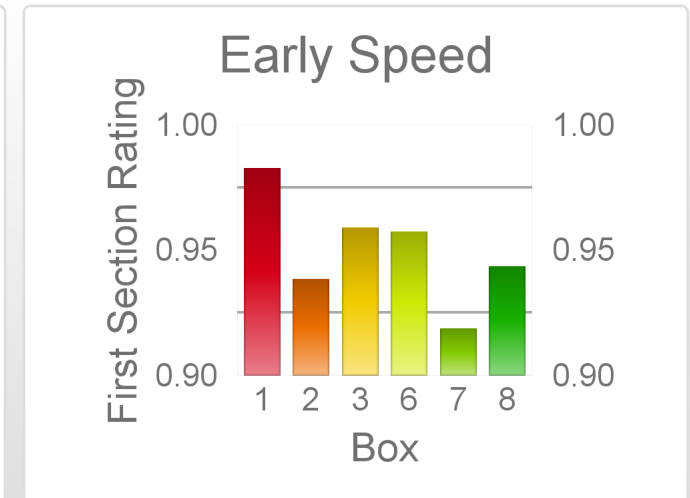

THE *get on!* CLUB

Date 14/9/2022 Track Darwin Race 2 Distance 312 Start 7:34 pm Rating 85 +/- 3.88 Early 94 +/- 1.99

Box	No	Greyhound	Trainer	Rating	Early	Late	Today	Min	Max	Career	Confidence	Odds	Class			
1	1	Velocity Viola	Rob Brown	90	98	96	90	87	93	24	4	6	4	9	2.11	⬆️
2	2	Ant Man	Harrison Brown	83	93	96	84	81	87	71	10	13	4	86	7.22	⬆️
3	3	Arnhem Axel	Steele Bolton	89	95	97	87	84	90	40	3	5	3	8	3.37	
6	6	Quake	Steele Bolton	87	95	95	85	82	88	95	11	17	14	10	5.44	⬆️
7	7	Villainess	Adam Poulter	79	91	94	80	77	83	18	1	2	4	56	26.96	⬆️
8	8	Dashing Daph	Ronald Phillips	83	94	96	82	79	85	65	10	11	9	48	14.41	⬆️

The "Secret Ratings" greyhound rating service is exclusively available to Get On Club paid members only

<https://geton.club>