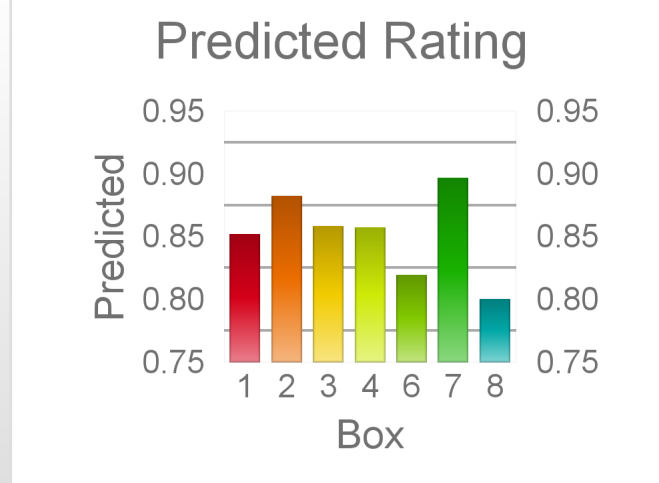

Box	No	Greyhound	Trainer	Rating	Early	Late	Today	Min	Max	Career	Confidence	Odds	Class			
1	1	Tequila Eyes	Adam Poulter	77	92	94	84	77	91	15	0	2	1	27	2.47	
2	2	Raine	Adam Poulter	78	93	93	80	76	84	41	2	4	9	44	6.55	
3	3	Miss Wiseman	Steele Bolton	91	95	97	81	77	86	4	4	0	0	100	4.02	
4	4	Gin And Vodka	Adam Poulter	76	91	94	78	75	81	24	0	4	6	9	15.2	
5	5	Ruby's Gem	Steele Bolton	86	95	93	77	74	81	30	7	2	6	30	21.29	
6	6	Whiskey Blue	Harrison Brown	86	97	95	84	?	?	9	1	3	2	12		✓
7	7	Painkiller	Steele Bolton	87	94	96	82	79	84	39	5	9	10	100	3.55	✓

The "Secret Ratings" greyhound rating service is exclusively available to Get On Club paid members only

<https://geton.club>

THE *get on!* CLUB

Date 14/9/2022 Track Darwin Race 5 Distance 312 Start 8:31 pm Rating 84 +/- 6.25 Early 94 +/- 1.67

Box	No	Greyhound	Trainer	Rating	Early	Late	Today	Min	Max	Career	Confidence	Odds	Class			
1	1	Pollinate	Ronald Phillips	85	95	96	85	81	88	37	8	5	3	19	2.22	
2	2	Velocity Lara	Rob Brown	91	94	98	88	?	?	15	4	2	2	7		
3	3	Little Sip	Ronald Phillips	88	94	97	85	?	?	24	1	2	1	5		
4	4	Elsa's Elsa	Steele Bolton	81	94	96	85	82	89	35	3	3	9	18	1.92	^
6	6	My Shout Zoe	Steele Bolton	77	93	94	81	77	86	4	1	0	0	100	6.25	
7	7	Spiteful Miss	Harrison Brown	92	97	97	89	?	?	7	1	3	2	15		
8	8	Go Karts	Steele Bolton	76	92	93	80	75	84	26	1	3	2	20	14.76	