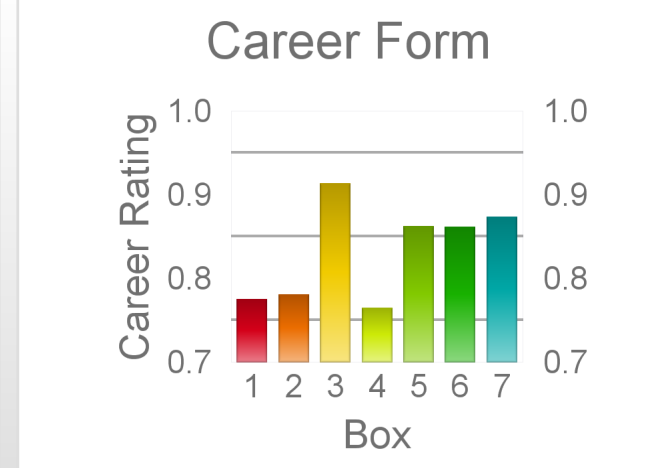

THE *get on!* CLUB

Date 14/9/2022 Track Darwin Race 4 Distance 383 Start 8:12 pm Rating 83 +/- 5.42 Early 94 +/- 2

Box	No	Greyhound	Trainer	Rating	Early	Late	Today	Min	Max	Career	Confidence	Odds	Class			
1	1	Tequila Eyes	Adam Poulter	77	92	94	84	77	91	15	0	2	1	27	2.47	
2	2	Raine	Adam Poulter	78	93	93	80	76	84	41	2	4	9	44	6.55	
3	3	Miss Wiseman	Steele Bolton	91	95	97	81	77	86	4	4	0	0	100	4.02	
4	4	Gin And Vodka	Adam Poulter	76	91	94	78	75	81	24	0	4	6	9	15.2	
5	5	Ruby's Gem	Steele Bolton	86	95	93	77	74	81	30	7	2	6	30	21.29	
6	6	Whiskey Blue	Harrison Brown	86	97	95	84	?	?	9	1	3	2	12		✓
7	7	Painkiller	Steele Bolton	87	94	96	82	79	84	39	5	9	10	100	3.55	✓

The "Secret Ratings" greyhound rating service is exclusively available to Get On Club paid members only

<https://geton.club>