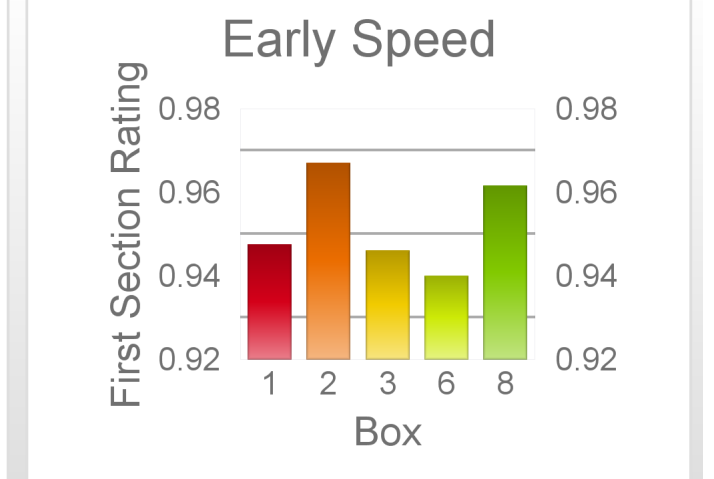

THE *get on!* CLUB

Date 14/9/2022 Track Darwin Race 7 Distance 312 Start 9:09 pm Rating 86 +/- 2.17 Early 95 +/- .96

Box	No	Greyhound	Trainer	Rating	Early	Late	Today	Min	Max	Career	Confidence	Odds	Class			
1	1	Raw Drama	Graeme Ferns	86	94	96	86	83	89	19	6	2	1	48	2.93	⬆️
2	2	Buddy Beauty	Rob Brown	87	96	96	86	83	90	50	4	5	12	8	2.1	
3	3	Thunder Kick	Graeme Ferns	84	94	94	84	79	89	51	10	11	10	50	9.7	⬆️
6	6	He's A Gift	Ronald Phillips	84	94	96	83	81	85	12	2	0	0	17	17.27	⬆️
8	8	Another Eight	Adam Poulter	90	96	96	85	81	88	75	18	13	6	18	4.5	

The "Secret Ratings" greyhound rating service is exclusively available to Get On Club paid members only

<https://geton.club>