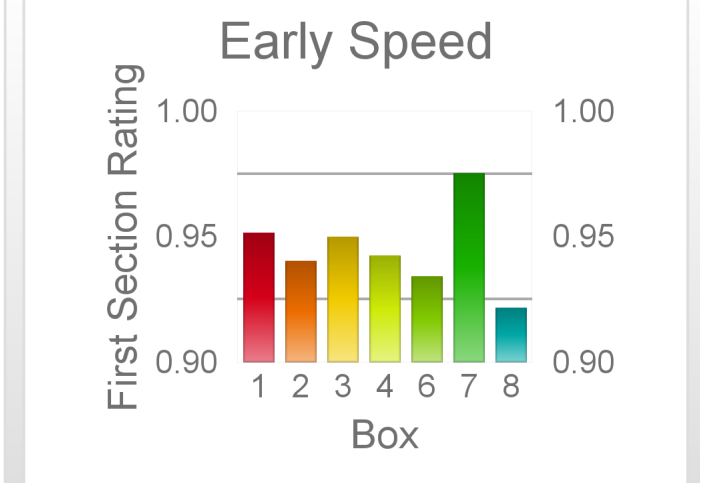

THE *get on!* CLUB

Date 14/9/2022 Track Darwin Race 5 Distance 312 Start 8:31 pm Rating 84 +/- 6.25 Early 94 +/- 1.67

Box	No	Greyhound	Trainer	Rating	Early	Late	Today	Min	Max	Career	Confidence	Odds	Class			
1	1	Pollinate	Ronald Phillips	85	95	96	85	81	88	37	8	5	3	19	2.22	
2	2	Velocity Lara	Rob Brown	91	94	98	88	?	?	15	4	2	2	7		
3	3	Little Sip	Ronald Phillips	88	94	97	85	?	?	24	1	2	1	5		
4	4	Elsa's Elsa	Steele Bolton	81	94	96	85	82	89	35	3	3	9	18	1.92	^
6	6	My Shout Zoe	Steele Bolton	77	93	94	81	77	86	4	1	0	0	100	6.25	
7	7	Spiteful Miss	Harrison Brown	92	97	97	89	?	?	7	1	3	2	15		
8	8	Go Karts	Steele Bolton	76	92	93	80	75	84	26	1	3	2	20	14.76	

The "Secret Ratings" greyhound rating service is exclusively available to Get On Club paid members only

<https://geton.club>