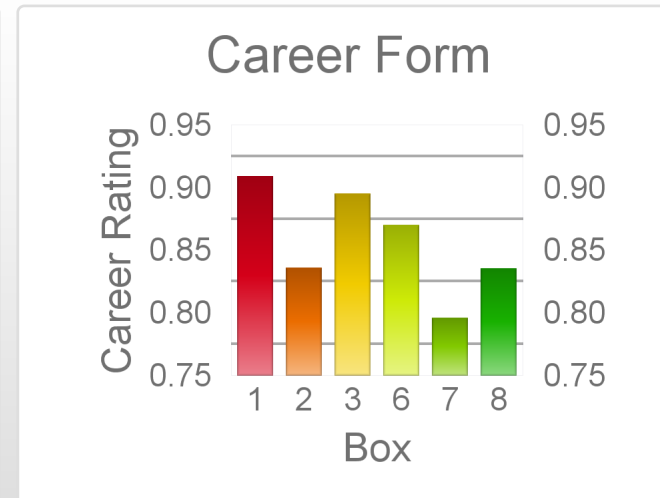

THE *get on!* CLUB

Date 14/9/2022 Track Darwin Race 2 Distance 312 Start 7:34 pm Rating 85 +/- 3.88 Early 94 +/- 1.99

Box	No	Greyhound	Trainer	Rating	Early	Late	Today	Min	Max	Career	Confidence	Odds	Class			
1	1	Velocity Viola	Rob Brown	90	98	96	90	87	93	24	4	6	4	9	2.11	⬆️
2	2	Ant Man	Harrison Brown	83	93	96	84	81	87	71	10	13	4	86	7.22	⬆️
3	3	Arnhem Axel	Steele Bolton	89	95	97	87	84	90	40	3	5	3	8	3.37	
6	6	Quake	Steele Bolton	87	95	95	85	82	88	95	11	17	14	10	5.44	⬆️
7	7	Villainess	Adam Poulter	79	91	94	80	77	83	18	1	2	4	56	26.96	⬆️
8	8	Dashing Daph	Ronald Phillips	83	94	96	82	79	85	65	10	11	9	48	14.41	⬆️

The "Secret Ratings" greyhound rating service is exclusively available to Get On Club paid members only

<https://geton.club>