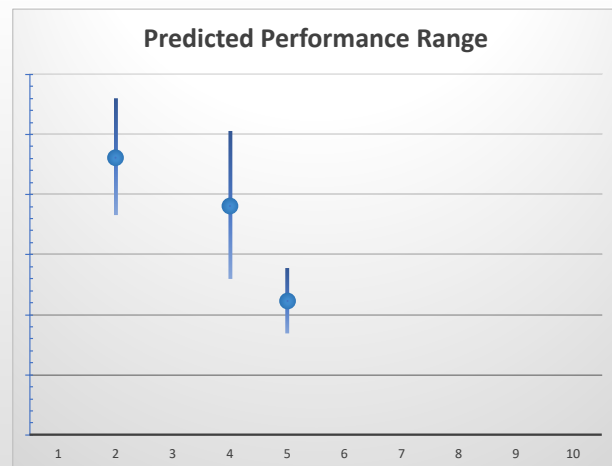

THE *get on!* CLUB

Date 14/9/2022 Track Darwin Race 6 Distance 537 Start 8:47 pm Rating 85 +/- 4.52 Early 93 +/- 3.5

Box	No	Greyhound	Trainer	Rating	Early	Late	Today	Min	Max	Career	Confidence	Odds	Class			
1	1	Sunset Shieva	Steele Bolton	84	94	112	58	53	64	98	17	20	12	26	19.71	
2	2	Rui Koala	Graeme Ferns	90	96	96	88	83	92	18	5	2	4	28	1.98	^
4	4	Villain Brand	Adam Poulter				?	?	?	10	0	0	0	0		^
5	5	Get A Shout	Steele Bolton	84	93	95	84	78	90	40	7	5	14	40	2.49	
8	8	Wise Decisions	Steele Bolton	78	87	95	76	73	78	110	14	18	18	31	4.14	

The "Secret Ratings" greyhound rating service is exclusively available to Get On Club paid members only

<https://geton.club>