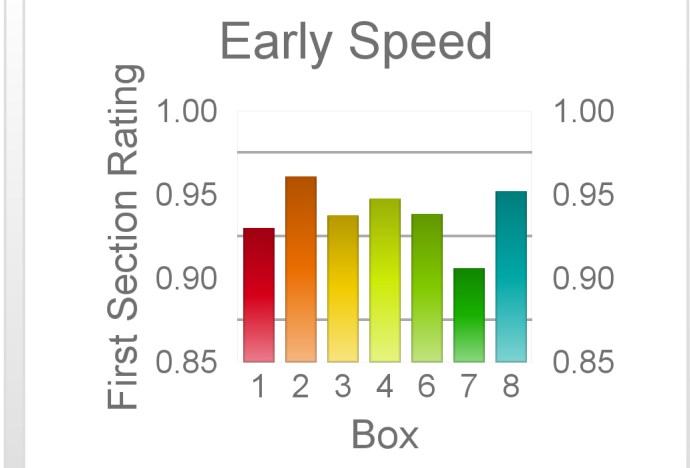

THE *get on!* CLUB

Date 14/9/2022 Track Darwin Race 8 Distance 383 Start 9:31 pm Rating 86 +/- 2.3 Early 93 +/- 1.77

Box	No	Greyhound	Trainer	Rating	Early	Late	Today	Min	Max	Career	Confidence	Odds	Class
1	1	Porsche Monelli	Steele Bolton	84	93	97	86	84	88	137 23 18 24	60	4.73	^
2	2	She's All Gone	Rob Brown	91	96	97	90	88	93	18 4 0 4	17	2.12	
3	3	Good Charlotte	Steele Bolton	85	93	96	82	79	85	98 12 21 18	20	11.61	
4	4	Keller Monelli	Steele Bolton	86	94	96	85	83	88	81 10 16 18	33	5.24	
6	6	Look No Hands	Adam Poulter	85	93	98	82	77	87	42 6 12 4	43	10.02	
7	7	Bailing Out	Steele Bolton	84	90	98	81	70	93	39 5 4 6	16	12.35	
8	8	More Beers	Steele Bolton	85	95	96	80	76	85	13 4 1 3	31	16.79	

The "Secret Ratings" greyhound rating service is exclusively available to Get On Club paid members only

<https://geton.club>