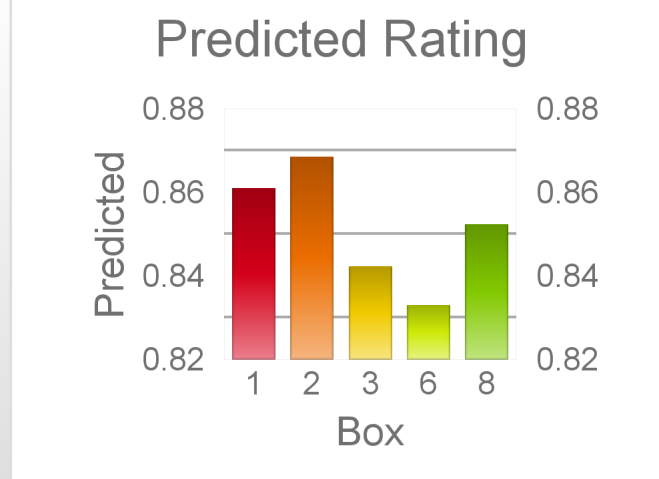

The "Secret Ratings" greyhound rating service is exclusively available to Get On Club paid members only

<https://geton.club>

THE *get on!* CLUB

Date 14/9/2022 Track Darwin Race 6 Distance 537 Start 8:47 pm Rating 85 +/- 4.52 Early 93 +/- 3.5

Box	No	Greyhound	Trainer	Rating	Early	Late	Today	Min	Max	Career	Confidence	Odds	Class			
1	1	Sunset Shieva	Steele Bolton	84	94	112	58	53	64	98	17	20	12	26	19.71	
2	2	Rui Koala	Graeme Ferns	90	96	96	88	83	92	18	5	2	4	28	1.98	^
4	4	Villain Brand	Adam Poulter				?	?	?	10	0	0	0	0		^
5	5	Get A Shout	Steele Bolton	84	93	95	84	78	90	40	7	5	14	40	2.49	
8	8	Wise Decisions	Steele Bolton	78	87	95	76	73	78	110	14	18	18	31	4.14	

The "Secret Ratings" greyhound rating service is exclusively available to Get On Club paid members only

<https://geton.club>

THE *get on!* CLUB

Date 14/9/2022 Track Darwin Race 7 Distance 312 Start 9:09 pm Rating 86 +/- 2.17 Early 95 +/- .96

Box	No	Greyhound	Trainer	Rating	Early	Late	Today	Min	Max	Career	Confidence	Odds	Class			
1	1	Raw Drama	Graeme Ferns	86	94	96	86	83	89	19	6	2	1	48	2.93	⬆️
2	2	Buddy Beauty	Rob Brown	87	96	96	86	83	90	50	4	5	12	8	2.1	
3	3	Thunder Kick	Graeme Ferns	84	94	94	84	79	89	51	10	11	10	50	9.7	⬆️
6	6	He's A Gift	Ronald Phillips	84	94	96	83	81	85	12	2	0	0	17	17.27	⬆️
8	8	Another Eight	Adam Poulter	90	96	96	85	81	88	75	18	13	6	18	4.5	