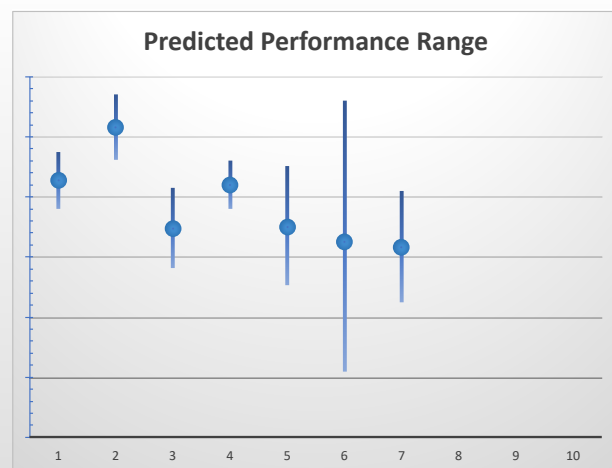

The "Secret Ratings" greyhound rating service is exclusively available to Get On Club paid members only

<https://geton.club>

THE *get on!* CLUB

Date 14/9/2022 Track Darwin Race 7 Distance 312 Start 9:09 pm Rating 86 +/- 2.17 Early 95 +/- .96

Box	No	Greyhound	Trainer	Rating	Early	Late	Today	Min	Max	Career	Confidence	Odds	Class			
1	1	Raw Drama	Graeme Ferns	86	94	96	86	83	89	19	6	2	1	48	2.93	⬆️
2	2	Buddy Beauty	Rob Brown	87	96	96	86	83	90	50	4	5	12	8	2.1	
3	3	Thunder Kick	Graeme Ferns	84	94	94	84	79	89	51	10	11	10	50	9.7	⬆️
6	6	He's A Gift	Ronald Phillips	84	94	96	83	81	85	12	2	0	0	17	17.27	⬆️
8	8	Another Eight	Adam Poulter	90	96	96	85	81	88	75	18	13	6	18	4.5	

The "Secret Ratings" greyhound rating service is exclusively available to Get On Club paid members only

<https://geton.club>

THE *get on!* CLUB

Date 14/9/2022 Track Darwin Race 8 Distance 383 Start 9:31 pm Rating 86 +/- 2.3 Early 93 +/- 1.77

Box	No	Greyhound	Trainer	Rating	Early	Late	Today	Min	Max	Career	Confidence	Odds	Class
1	1	Porsche Monelli	Steele Bolton	84	93	97	86	84	88	137 23 18 24	60	4.73	^
2	2	She's All Gone	Rob Brown	91	96	97	90	88	93	18 4 0 4	17	2.12	
3	3	Good Charlotte	Steele Bolton	85	93	96	82	79	85	98 12 21 18	20	11.61	
4	4	Keller Monelli	Steele Bolton	86	94	96	85	83	88	81 10 16 18	33	5.24	
6	6	Look No Hands	Adam Poulter	85	93	98	82	77	87	42 6 12 4	43	10.02	
7	7	Bailing Out	Steele Bolton	84	90	98	81	70	93	39 5 4 6	16	12.35	
8	8	More Beers	Steele Bolton	85	95	96	80	76	85	13 4 1 3	31	16.79	