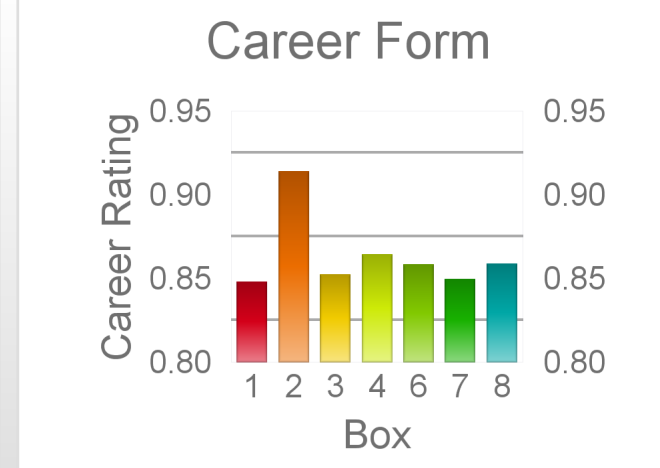

THE *get on!* CLUB

Date 14/9/2022 Track Darwin Race 8 Distance 383 Start 9:31 pm Rating 86 +/- 2.3 Early 93 +/- 1.77

Box	No	Greyhound	Trainer	Rating	Early	Late	Today	Min	Max	Career	Confidence	Odds	Class
1	1	Porsche Monelli	Steele Bolton	84	93	97	86	84	88	137 23 18 24	60	4.73	^
2	2	She's All Gone	Rob Brown	91	96	97	90	88	93	18 4 0 4	17	2.12	
3	3	Good Charlotte	Steele Bolton	85	93	96	82	79	85	98 12 21 18	20	11.61	
4	4	Keller Monelli	Steele Bolton	86	94	96	85	83	88	81 10 16 18	33	5.24	
6	6	Look No Hands	Adam Poulter	85	93	98	82	77	87	42 6 12 4	43	10.02	
7	7	Bailing Out	Steele Bolton	84	90	98	81	70	93	39 5 4 6	16	12.35	
8	8	More Beers	Steele Bolton	85	95	96	80	76	85	13 4 1 3	31	16.79	

The "Secret Ratings" greyhound rating service is exclusively available to Get On Club paid members only

<https://geton.club>