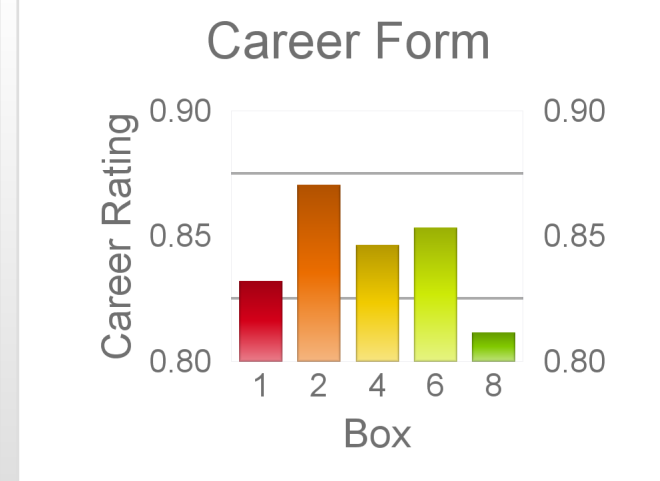

THE *get on!* CLUB

Date 14/9/2022 Track Darwin Race 3 Distance 537 Start 7:52 pm Rating 84 +/- 2.22 Early 94 +/- 1.9

Box	No	Greyhound	Trainer	Rating	Early	Late	Today	Min	Max	Career	Confidence	Odds	Class			
1	1	Sunset Bling	Steele Bolton	83	92	95	77	71	82	8	1	0	3	63	22.94	⬆️
2	2	Caroline's Call	Simon Nathanael	87	96	96	88	85	91	53	3	3	6	4	1.97	⬆️
4	4	Repeat Dose	Adam Poulter	84	95	95	82	79	85	29	4	4	8	73	5.57	
6	6	Intrusion	Steele Bolton	85	95	96	86	82	89	8	2	1	0	38	2.89	⬆️
8	8	Little Miss Me	Ronald Phillips	81	92	95	80	77	84	38	1	4	6	53	8.13	

The "Secret Ratings" greyhound rating service is exclusively available to Get On Club paid members only

<https://geton.club>