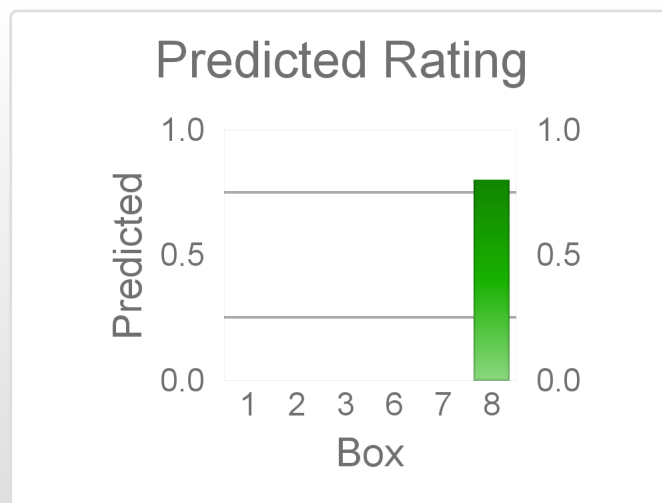

THE *get on!* CLUB

Date	14/9/2022	Track	Darwin	Race	1	Distance	312	Start	7:12 pm	Rating		+/-		Early		+/-	
Box	No	Greyhound	Trainer	Rating	Early	Late	Today	Min	Max	Career	Confidence	Odds	Class				
1	1	Bonnet Surfer	Steele Bolton				?	?	?	4	0	1	0	0			
2	2	Ladies Day	Steele Bolton				?	?	?	4	0	0	2	0			
3	3	Coco Evie	Ronald Phillips				?	?	?								
6	6	Sunshine Fire	Steele Bolton				?	?	?								
7	7	Downstairs Dave	Steele Bolton				?	?	?								
8	8	Champaign Dame	Harrison Brown	76	93	91	80	77	83	7	0	0	0	100			

The "Secret Ratings" greyhound rating service is exclusively available to Get On Club paid members only

<https://geton.club>