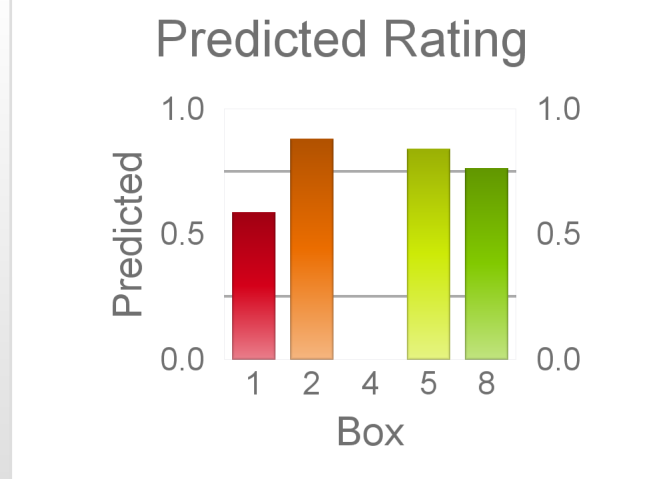

THE *get on!* CLUB

Date 14/9/2022 Track Darwin Race 6 Distance 537 Start 8:47 pm Rating 85 +/- 4.52 Early 93 +/- 3.5

Box	No	Greyhound	Trainer	Rating	Early	Late	Today	Min	Max	Career	Confidence	Odds	Class			
1	1	Sunset Shieva	Steele Bolton	84	94	112	58	53	64	98	17	20	12	26	19.71	
2	2	Rui Koala	Graeme Ferns	90	96	96	88	83	92	18	5	2	4	28	1.98	^
4	4	Villain Brand	Adam Poulter				?	?	?	10	0	0	0	0		^
5	5	Get A Shout	Steele Bolton	84	93	95	84	78	90	40	7	5	14	40	2.49	
8	8	Wise Decisions	Steele Bolton	78	87	95	76	73	78	110	14	18	18	31	4.14	

The "Secret Ratings" greyhound rating service is exclusively available to Get On Club paid members only

<https://geton.club>