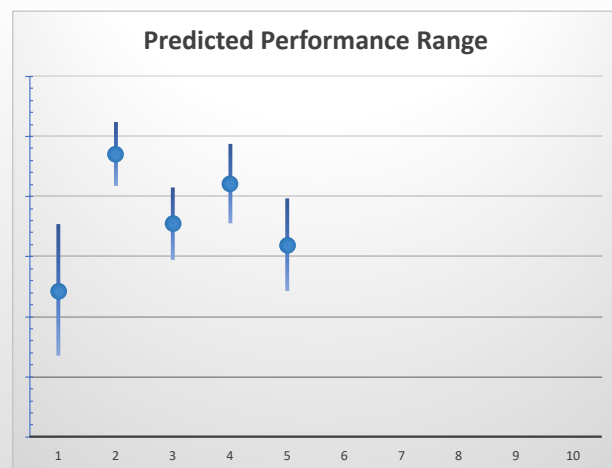

The "Secret Ratings" greyhound rating service is exclusively available to Get On Club paid members only

<https://geton.club>

THE *get on!* CLUB

Date 14/9/2022 Track Darwin Race 2 Distance 312 Start 7:34 pm Rating 85 +/- 3.88 Early 94 +/- 1.99

Box	No	Greyhound	Trainer	Rating	Early	Late	Today	Min	Max	Career	Confidence	Odds	Class			
1	1	Velocity Viola	Rob Brown	90	98	96	90	87	93	24	4	6	4	9	2.11	⬆️
2	2	Ant Man	Harrison Brown	83	93	96	84	81	87	71	10	13	4	86	7.22	⬆️
3	3	Arnhem Axel	Steele Bolton	89	95	97	87	84	90	40	3	5	3	8	3.37	
6	6	Quake	Steele Bolton	87	95	95	85	82	88	95	11	17	14	10	5.44	⬆️
7	7	Villainess	Adam Poulter	79	91	94	80	77	83	18	1	2	4	56	26.96	⬆️
8	8	Dashing Daph	Ronald Phillips	83	94	96	82	79	85	65	10	11	9	48	14.41	⬆️

The "Secret Ratings" greyhound rating service is exclusively available to Get On Club paid members only

<https://geton.club>

THE *get on!* CLUB

Date 14/9/2022 Track Darwin Race 3 Distance 537 Start 7:52 pm Rating 84 +/- 2.22 Early 94 +/- 1.9

Box	No	Greyhound	Trainer	Rating	Early	Late	Today	Min	Max	Career	Confidence	Odds	Class			
1	1	Sunset Bling	Steele Bolton	83	92	95	77	71	82	8	1	0	3	63	22.94	⬆️
2	2	Caroline's Call	Simon Nathanael	87	96	96	88	85	91	53	3	3	6	4	1.97	⬆️
4	4	Repeat Dose	Adam Poulter	84	95	95	82	79	85	29	4	4	8	73	5.57	
6	6	Intrusion	Steele Bolton	85	95	96	86	82	89	8	2	1	0	38	2.89	⬆️
8	8	Little Miss Me	Ronald Phillips	81	92	95	80	77	84	38	1	4	6	53	8.13	