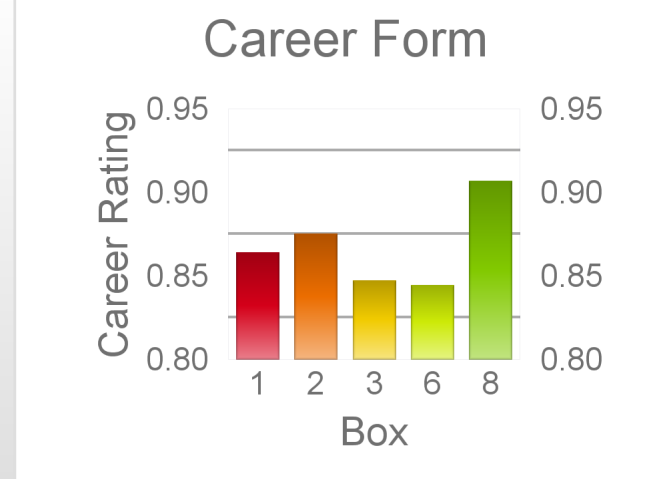

THE *get on!* CLUB

Date 14/9/2022 Track Darwin Race 7 Distance 312 Start 9:09 pm Rating 86 +/- 2.17 Early 95 +/- .96

Box	No	Greyhound	Trainer	Rating	Early	Late	Today	Min	Max	Career	Confidence	Odds	Class			
1	1	Raw Drama	Graeme Ferns	86	94	96	86	83	89	19	6	2	1	48	2.93	⬆️
2	2	Buddy Beauty	Rob Brown	87	96	96	86	83	90	50	4	5	12	8	2.1	
3	3	Thunder Kick	Graeme Ferns	84	94	94	84	79	89	51	10	11	10	50	9.7	⬆️
6	6	He's A Gift	Ronald Phillips	84	94	96	83	81	85	12	2	0	0	17	17.27	⬆️
8	8	Another Eight	Adam Poulter	90	96	96	85	81	88	75	18	13	6	18	4.5	

The "Secret Ratings" greyhound rating service is exclusively available to Get On Club paid members only

<https://geton.club>