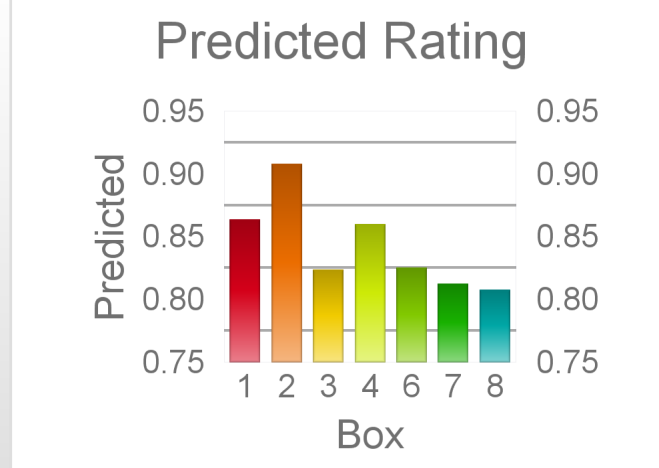

The "Secret Ratings" greyhound rating service is exclusively available to Get On Club paid members only

<https://geton.club>

THE *get on!* CLUB

Date 14/9/2022 Track Darwin Race 7 Distance 312 Start 9:09 pm Rating 86 +/- 2.17 Early 95 +/- .96

Box	No	Greyhound	Trainer	Rating	Early	Late	Today	Min	Max	Career	Confidence	Odds	Class			
1	1	Raw Drama	Graeme Ferns	86	94	96	86	83	89	19	6	2	1	48	2.93	⬆️
2	2	Buddy Beauty	Rob Brown	87	96	96	86	83	90	50	4	5	12	8	2.1	
3	3	Thunder Kick	Graeme Ferns	84	94	94	84	79	89	51	10	11	10	50	9.7	⬆️
6	6	He's A Gift	Ronald Phillips	84	94	96	83	81	85	12	2	0	0	17	17.27	⬆️
8	8	Another Eight	Adam Poulter	90	96	96	85	81	88	75	18	13	6	18	4.5	

The "Secret Ratings" greyhound rating service is exclusively available to Get On Club paid members only

<https://geton.club>

THE *get on!* CLUB

Date 14/9/2022 Track Darwin Race 8 Distance 383 Start 9:31 pm Rating 86 +/- 2.3 Early 93 +/- 1.77

Box	No	Greyhound	Trainer	Rating	Early	Late	Today	Min	Max	Career	Confidence	Odds	Class
1	1	Porsche Monelli	Steele Bolton	84	93	97	86	84	88	137 23 18 24	60	4.73	^
2	2	She's All Gone	Rob Brown	91	96	97	90	88	93	18 4 0 4	17	2.12	
3	3	Good Charlotte	Steele Bolton	85	93	96	82	79	85	98 12 21 18	20	11.61	
4	4	Keller Monelli	Steele Bolton	86	94	96	85	83	88	81 10 16 18	33	5.24	
6	6	Look No Hands	Adam Poulter	85	93	98	82	77	87	42 6 12 4	43	10.02	
7	7	Bailing Out	Steele Bolton	84	90	98	81	70	93	39 5 4 6	16	12.35	
8	8	More Beers	Steele Bolton	85	95	96	80	76	85	13 4 1 3	31	16.79	