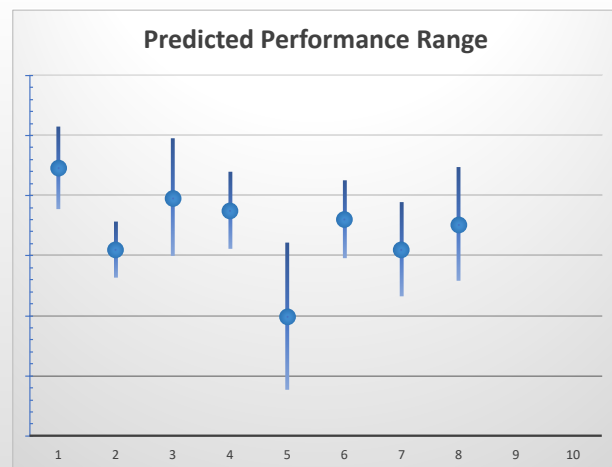

THE *get on!* CLUB

Date 17/9/2022 Track Gardens Race 11 Distance 400 Start 10:28 pm Rating 82 +/- 3.13 Early 93 +/- .95

Box	No	Greyhound	Trainer	Rating	Early	Late	Today	Min	Max	Career	Confidence	Odds	Class
1	1	Yindy Girl	Lisa Lamb	84	92	96	87	83	90	21 4 2 3	96	2.88	✓✓
2	2	Black Mikey	Lisa Hutton	79	92	95	80	78	82	104 4 6 12	72	13.53	^
3	3	Mr. Aloysius	Leeanne Walker	83	93	97	84	79	89	25 3 6 4	88	4.46	✓
4	4	Ringer Rosie	John Edwards	84	93	97	83	80	87	63 4 9 12	100	5.7	✓✓
5	5	Trixie Vegas	David Meiers	75	91	95	74	68	81	10 3 1 1	20	103.25	
6	6	Sketchy Geisha	Terry Callen	83	93	97	82	79	86	45 4 5 4	94	6.72	
7	7	Torpedo Rose	Roger Sandes	83	94	96	80	76	84	59 7 8 3	89	12.34	
8	8	Similar Features	Phillip Carrall	82	94	96	82	77	87	27 3 2 6	82	7.15	^

The "Secret Ratings" greyhound rating service is exclusively available to Get On Club paid members only

<https://geton.club>