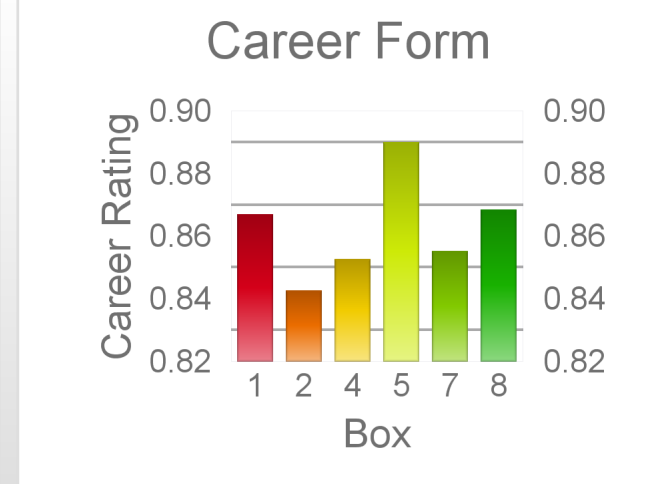

THE *get on!* CLUB

Date 17/9/2022 Track Gardens Race 4 Distance 600 Start 8:05 pm Rating 86 +/- 1.65 Early 94 +/- 1.01

Box	No	Greyhound	Trainer	Rating	Early	Late	Today	Min	Max	Career	Confidence	Odds	Class		
1	1	Smart Fernando	Gregory Sutherland	86	94	97	9	7	10	95	17	17	18	93	100.06
2	2	Blazing Will	Mitchell Conquest	84	93	98	85	83	88	27	4	6	5	78	4.53
4	4	You Know Tree	Lisa Lamb	85	93	97	87	85	90	47	7	3	7	94	4.32
5	5	Canaveral	Patricia Chaker	89	95	97	92	89	95	51	10	11	9	99	3.85
7	7	Garden Party	Ronald Asquith	85	93	98	92	88	95	29	7	2	5	97	3.88
8	8	You Know Hill	Charlie Lamb	86	95	96	85	81	89	37	5	8	2	84	4.53

The "Secret Ratings" greyhound rating service is exclusively available to Get On Club paid members only

<https://geton.club>