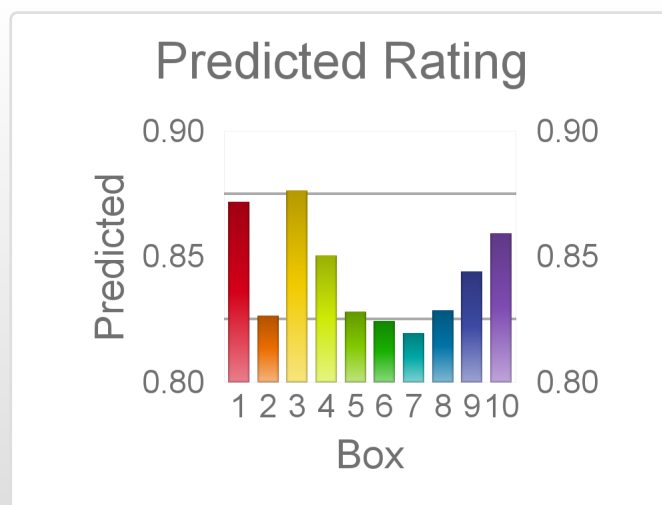

THE *get on!* CLUB

Date 17/9/2022 Track Gardens Race 8 Distance 272 Start 9:20 pm Rating 84 +/- 2.04 Early 94 +/- .94

Box	No	Greyhound	Trainer	Rating	Early	Late	Today	Min	Max	Career	Confidence	Odds	Class
1	1	Goodwin Grange	Bryan Young	87	95	96	87	83	90	57 17 8 5	95	3.73	✓
2	2	Bockey	Gregory Edmunds	83	93	95	82	79	85	59 11 13 5	97	23.06	^
3	3	Songar Holly	Sonia Greene	85	94	96	87	83	91	19 8 4 4	95	3.25	
4	4	Blue Fire Ice	Jeanette Roche	85	93	96	85	81	88	60 15 6 15	74	7.63	
5	5	Likeable Rogue	John Edwards	83	95	97	82	76	88	17 6 1 2	100	21.24	^
6	6	Poppy Bluey	Sean Sweeney	81	93	94	82	78	86	29 8 6 3	83	24.94	^
7	7	Let's Go Chalo	John Edwards	84	94	95	81	78	85	45 6 8 6	96	33.62	
8	8	All Rum	Peter Akers	83	93	96	82	79	86	50 12 6 8	96	20.21	
9	9	Coal Blaster	Peter Akers	85	94	96	84	80	88	47 10 10 5	98	9.66	✓✓
10	10	Encouraging	Bryan Young	87	95	96	85	82	89	108 24 26 13	94	5.58	✓

The "Secret Ratings" greyhound rating service is exclusively available to Get On Club paid members only

<https://geton.club>