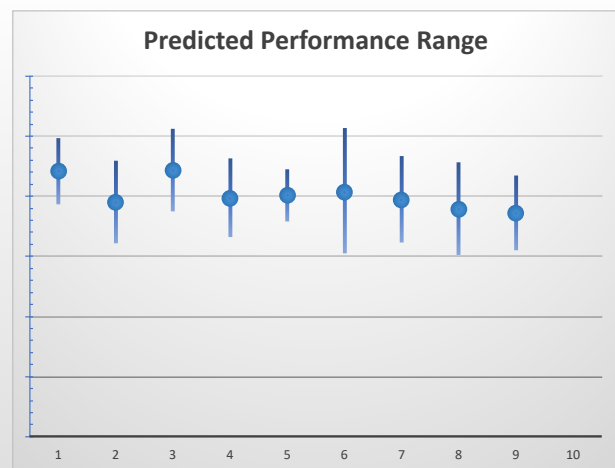

THE *get on!* CLUB

Date 17/9/2022 Track Gardens Race 9 Distance 515 Start 9:43 pm Rating 85 +/- 1.78 Early 94 +/- .88

Box	No	Greyhound	Trainer	Rating	Early	Late	Today	Min	Max	Career	Confidence	Odds	Class
1	1	Barooga Boy	Nathan Goodwin	88	94	97	87	84	89	21 4 8 2	100	3.17	
3	3	Oh So Orson	Brian Smoothy	83	92	96	84	81	87	53 4 5 9	84	13.53	
4	4	Cousin Vinnie	Allan Woods	84	93	97	87	83	90	36 4 3 7	100	2.99	^
5	5	Culpable Model	Michael Clayton	86	95	95	84	81	88	41 7 10 7	83	10.82	
6	6	Amazing Marilyn	Charmaine Field	88	93	97	85	82	87	8 4 1 1	100	10.26	^
7	7	Bobby Rissole	Patrick Parrelli	87	95	97	85	80	90	22 3 3 4	96	8.19	^
8	8	Zoom In	Sonia Greene	85	95	96	84	81	88	29 8 4 3	100	11.79	
9	9	Be Blessed	Noelene Holloway	83	93	95	83	80	87	43 4 5 3	98	21.42	^
10	10	Ziping Latte	Annette Yarnold	83	93	96	83	80	86	52 5 2 7	97	30.06	

The "Secret Ratings" greyhound rating service is exclusively available to Get On Club paid members only

<https://geton.club>