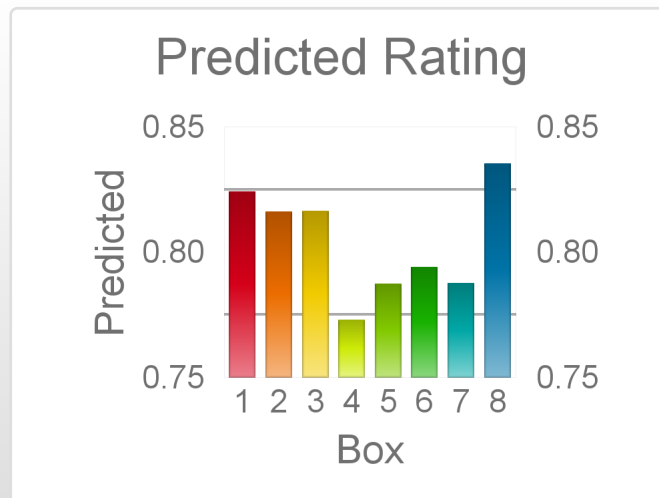

THE *get on!* CLUB

Date 17/9/2022 Track Gardens Race 7 Distance 400 Start 9:02 pm Rating 79 +/- 2.44 Early 92 +/- 1.5

Box	No	Greyhound	Trainer	Rating	Early	Late	Today	Min	Max	Career	Confidence	Odds	Class			
1	1	Montana Nismo	Matthew Capper	75	91	95	82	72	93	6	1	1	0	84	3.43	^
2	2	Nabiac Sunset	Allan Woods	81	91	96	81	74	88	5	1	0	2	100	3.73	
3	3	I'm Groot	Beverley Sloan	79	92	95	81	76	86	4	1	0	0	100	3.68	
4	4	King Dino	Raymond Lee	78	91	95	77	69	85	8	1	0	1	75	20.54	
5	5	Brisk Impact	John Bradley	75	93	94	78	75	82	35	1	3	6	80	10.17	
6	6	Sweet Like Sugar	Blake Moroney	79	92	98	79	70	88	3	1	0	0	100	8.56	
7	7	Local Doll	Joseph Mcfadyen	80	92	94	78	73	83	5	1	1	0	100	9.53	
8	8	Cash Key	Craig Last	82	95	95	83	?	?	5	1	2	0	20		

The "Secret Ratings" greyhound rating service is exclusively available to Get On Club paid members only

<https://geton.club>