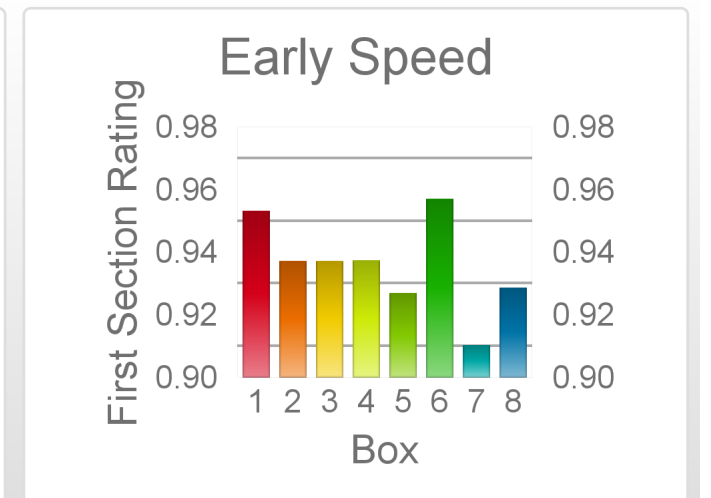

THE *get on!* CLUB

Date 17/9/2022 Track Gardens Race 6 Distance 400 Start 8:44 pm Rating 81 +/- 3.62 Early 93 +/- 1.48

Box	No	Greyhound	Trainer	Rating	Early	Late	Today	Min	Max	Career	Confidence	Odds	Class		
1	1	Pick The Point	Geoffrey Sattler	86	95	95	86	81	91	5	1	0	1	100	4.13
2	2	Explosive Stare	Mitchell Conquest	81	93	96	86	84	89	7	1	2	2	72	3.88
3	3	Cantata	Sarah Kedwell	81	93	95	83	79	88	19	1	4	3	100	5.88
4	4	Flashing Fire	Jeanette Roche	79	93	96	80	76	83	39	2	3	6	67	11.31
5	5	Starlight Pluto	Kerry Marsh	82	92	93	71	66	78	13	4	0	3	100	97.69
6	6	Cashmere Kaos	Craig Last	85	95	96	86	82	90	17	2	3	0	100	3.89
7	7	Danger Boy	Lisa Hutton	74	91	95	78	72	84	44	2	2	7	64	14.97
8	8	Rise Up	Leeanne Walker	81	92	96	81	81	82	2	0	1	0	100	9.31

The "Secret Ratings" greyhound rating service is exclusively available to Get On Club paid members only

<https://geton.club>