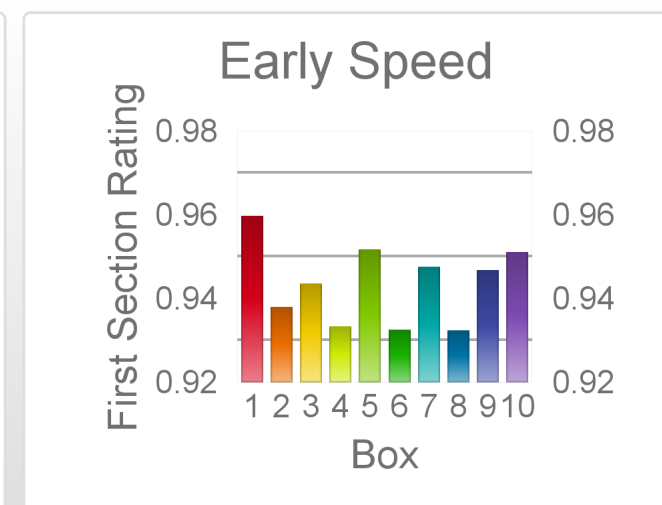

THE *get on!* CLUB

Date 17/9/2022 Track Gardens Race 8 Distance 272 Start 9:20 pm Rating 84 +/- 2.04 Early 94 +/- .94

Box	No	Greyhound	Trainer	Rating	Early	Late	Today	Min	Max	Career	Confidence	Odds	Class
1	1	Goodwin Grange	Bryan Young	87	95	96	87	83	90	57 17 8 5	95	3.73	✓
2	2	Bockey	Gregory Edmunds	83	93	95	82	79	85	59 11 13 5	97	23.06	^
3	3	Songar Holly	Sonia Greene	85	94	96	87	83	91	19 8 4 4	95	3.25	
4	4	Blue Fire Ice	Jeanette Roche	85	93	96	85	81	88	60 15 6 15	74	7.63	
5	5	Likeable Rogue	John Edwards	83	95	97	82	76	88	17 6 1 2	100	21.24	^
6	6	Poppy Bluey	Sean Sweeney	81	93	94	82	78	86	29 8 6 3	83	24.94	^
7	7	Let's Go Chalo	John Edwards	84	94	95	81	78	85	45 6 8 6	96	33.62	
8	8	All Rum	Peter Akers	83	93	96	82	79	86	50 12 6 8	96	20.21	
9	9	Coal Blaster	Peter Akers	85	94	96	84	80	88	47 10 10 5	98	9.66	✓✓
10	10	Encouraging	Bryan Young	87	95	96	85	82	89	108 24 26 13	94	5.58	✓

The "Secret Ratings" greyhound rating service is exclusively available to Get On Club paid members only

<https://geton.club>