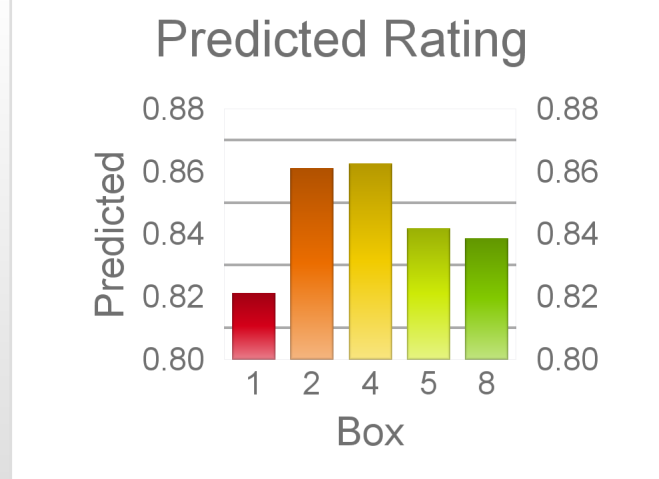

| Box | No | Greyhound | Trainer | Rating | Early | Late | Today | Min | Max | Career | Confidence | Odds | Class |
|-----|----|-----------------|-------------------|--------|-------|------|-------|-----|-----|--------------|------------|-------|-------|
| 1 | 1 | Harper's Boy | Martin Bretherton | 83 | 92 | 96 | 82 | 79 | 85 | 125 6 7 12 | 94 | 24.92 | |
| 2 | 2 | Zippering Brady | Nathan Goodwin | 87 | 93 | 96 | 86 | 83 | 88 | 89 17 15 20 | 99 | 2.43 | ✓✓ |
| 4 | 4 | Bat Mobile | Allan Woods | 86 | 93 | 97 | 86 | 83 | 89 | 100 9 25 23 | 99 | 2.28 | |
| 5 | 5 | Rebecca Gay | Nathan Goodwin | 85 | 96 | 95 | 84 | 80 | 88 | 61 13 9 10 | 91 | 5.91 | |
| 8 | 8 | Hello Dream | Troy Macdonald | 84 | 94 | 96 | 83 | 80 | 87 | 155 17 16 29 | 96 | 7.12 | |