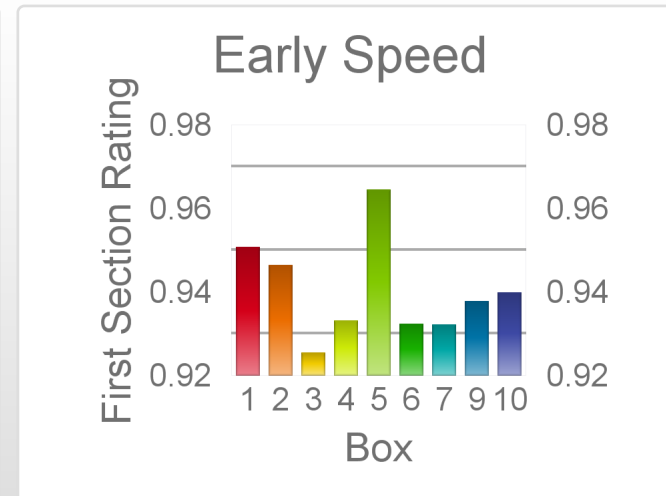

THE *get on!* CLUB

Date 17/9/2022 Track Gardens Race 10 Distance 515 Start 10:05 pm Rating 85 +/- 1.96 Early 93 +/- 1.31

Box	No	Greyhound	Trainer	Rating	Early	Late	Today	Min	Max	Career	Confidence	Odds	Class			
1	1	Shaka	Geoffrey Sattler	87	95	97	86	82	90	9	1	3	0	89	5.66	
2	2	Savvy Gold	Michelle Sultana	88	94	97	89	86	93	15	6	4	2	100	2.21	
3	3	Tall Order	Beverley Sloan	82	92	96	83	79	87	42	4	4	7	96	13.62	
4	4	Cop It Nick	Mitchell Conquest	83	93	96	83	80	86	11	1	1	4	100	15.02	
5	5	Half Past Topsy	Allan Woods	85	96	95	86	82	91	6	2	2	1	100	4.91	^
6	6	Miss Tallowood	Brian Smoothy	82	93	96	82	79	86	40	2	8	6	80	19.82	^
7	7	Starlight Trent	Kerry Marsh	86	93	96	81	77	85	27	4	3	5	100	33.5	✓
9	9	Ziping Latte	Annette Yarnold	83	93	96	83	80	86	52	5	2	7	97	14.63	
10	10	Be Blessed	Noelene Holloway	83	93	95	83	80	87	43	4	5	3	98	12.81	^

The "Secret Ratings" greyhound rating service is exclusively available to Get On Club paid members only

<https://geton.club>