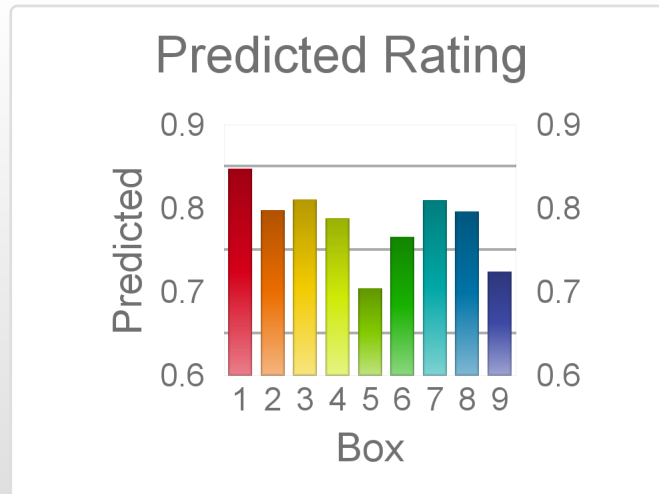

THE *get on!* CLUB

Date 17/9/2022 Track Gardens Race 1 Distance 400 Start 7:07 pm Rating 75 +/- 3.19 Early 91 +/- 1.49

Box	No	Greyhound	Trainer	Rating	Early	Late	Today	Min	Max	Career	Confidence	Odds	Class		
1	1	White Liar	Amber Capper	75	91	95	84	?	?	1	0	0	0	100	?
2	2	Bee Like Lexi	Sarah Kedwell	74	91	97	79	73	86	9	0	2	1	100	5.01
3	3	Federal Red	Leeanne Walker	79	92	94	81	76	85	5	0	0	0	100	4.02
4	4	Act Of Kindness	Brian Smoothy	78	92	94	78	76	81	6	0	0	3	34	6.22
5	5	Winlock Apples	Michelle Johnson	73	88	95	70	65	75	4	0	0	0	100	63.12
6	6	Siakam	Lisa Hutton	75	91	96	76	72	80	33	0	0	6	85	9.74
7	7	Orson Ace	Lorraine Atchison	79	92	95	80	76	85	9	0	1	1	100	4.06
8	8	Star Moment	Patrick Parrelli	76	91	91	79	75	83	7	0	0	1	72	5.2
9	9	Rhyno's Champ	Lisa Hutton	69	88	94	72	67	77	9	0	0	0	67	29.57

The "Secret Ratings" greyhound rating service is exclusively available to Get On Club paid members only

<https://geton.club>