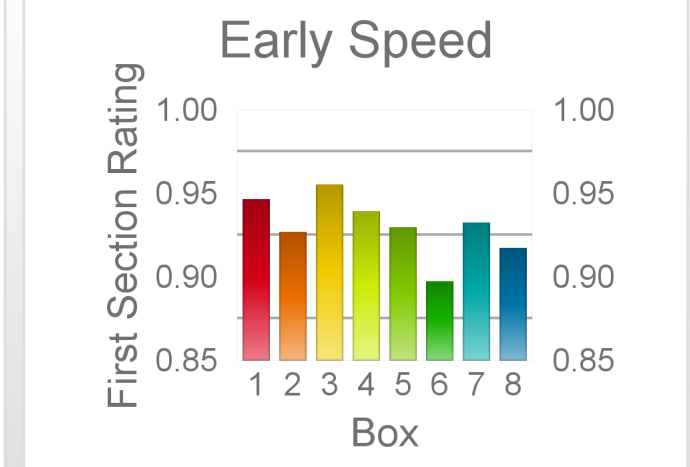

THE *get on!* CLUB

Date 17/9/2022 Track Gardens Race 12 Distance 400 Start 10:45 pm Rating 81 +/- 2.19 Early 93 +/- 1.79

Box	No	Greyhound	Trainer	Rating	Early	Late	Today	Min	Max	Career	Confidence	Odds	Class			
1	1	Yore Chevy	Craig Last	78	94	95	90	?	?	4	2	1	0	25	?	✓
2	2	Mexican Mavis	Phillip Carrall	80	92	97	83	79	88	35	3	3	7	83	5.73	
3	3	Prodigal Tiger	Leeanne Walker	84	95	96	87	81	95	6	2	0	2	100	2.63	
4	4	Pacific Hill	Lisa Lamb	82	93	96	81	79	84	39	2	6	7	100	7.96	
5	5	Ready To Raid	Scott Eaton	84	92	97	86	82	91	4	2	0	1	100	2.96	✓
6	6	Strawberry Shake	Brian Smoothy	81	89	96	78	77	79	5	1	1	1	40	18.43	
7	7	Grace Lilly	Annette Yarnold	81	93	95	80	77	82	46	2	6	8	94	12.32	
8	8	Our Girl Amber	Graeme Ball	79	91	96	79	75	83	16	2	2	3	75	21.45	^

The "Secret Ratings" greyhound rating service is exclusively available to Get On Club paid members only

<https://geton.club>