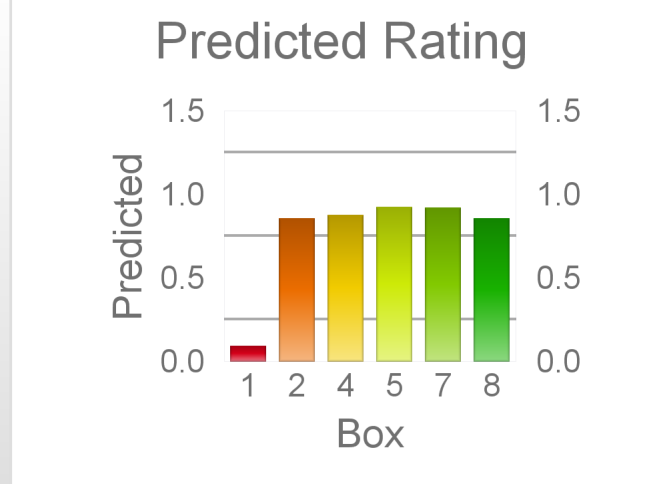

THE *get on!* CLUB

Date 17/9/2022 Track Gardens Race 4 Distance 600 Start 8:05 pm Rating 86 +/- 1.65 Early 94 +/- 1.01

Box	No	Greyhound	Trainer	Rating	Early	Late	Today	Min	Max	Career	Confidence	Odds	Class		
1	1	Smart Fernando	Gregory Sutherland	86	94	97	9	7	10	95	17	17	18	93	100.06
2	2	Blazing Will	Mitchell Conquest	84	93	98	85	83	88	27	4	6	5	78	4.53
4	4	You Know Tree	Lisa Lamb	85	93	97	87	85	90	47	7	3	7	94	4.32
5	5	Canaveral	Patricia Chaker	89	95	97	92	89	95	51	10	11	9	99	3.85
7	7	Garden Party	Ronald Asquith	85	93	98	92	88	95	29	7	2	5	97	3.88
8	8	You Know Hill	Charlie Lamb	86	95	96	85	81	89	37	5	8	2	84	4.53

The "Secret Ratings" greyhound rating service is exclusively available to Get On Club paid members only

<https://geton.club>