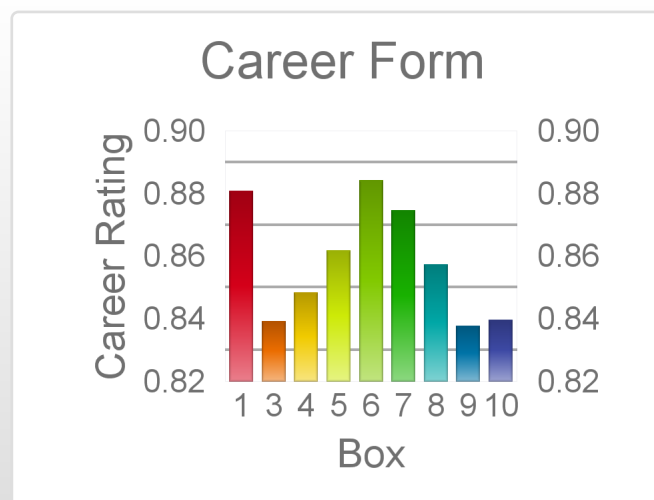

THE *get on!* CLUB

Date 17/9/2022 Track Gardens Race 9 Distance 515 Start 9:43 pm Rating 85 +/- 1.78 Early 94 +/- .88

Box	No	Greyhound	Trainer	Rating	Early	Late	Today	Min	Max	Career	Confidence	Odds	Class
1	1	Barooga Boy	Nathan Goodwin	88	94	97	87	84	89	21 4 8 2	100	3.17	
3	3	Oh So Orson	Brian Smoothy	83	92	96	84	81	87	53 4 5 9	84	13.53	
4	4	Cousin Vinnie	Allan Woods	84	93	97	87	83	90	36 4 3 7	100	2.99	^
5	5	Culpable Model	Michael Clayton	86	95	95	84	81	88	41 7 10 7	83	10.82	
6	6	Amazing Marilyn	Charmaine Field	88	93	97	85	82	87	8 4 1 1	100	10.26	^
7	7	Bobby Rissole	Patrick Parrelli	87	95	97	85	80	90	22 3 3 4	96	8.19	^
8	8	Zoom In	Sonia Greene	85	95	96	84	81	88	29 8 4 3	100	11.79	
9	9	Be Blessed	Noelene Holloway	83	93	95	83	80	87	43 4 5 3	98	21.42	^
10	10	Ziping Latte	Annette Yarnold	83	93	96	83	80	86	52 5 2 7	97	30.06	

The "Secret Ratings" greyhound rating service is exclusively available to Get On Club paid members only

<https://geton.club>