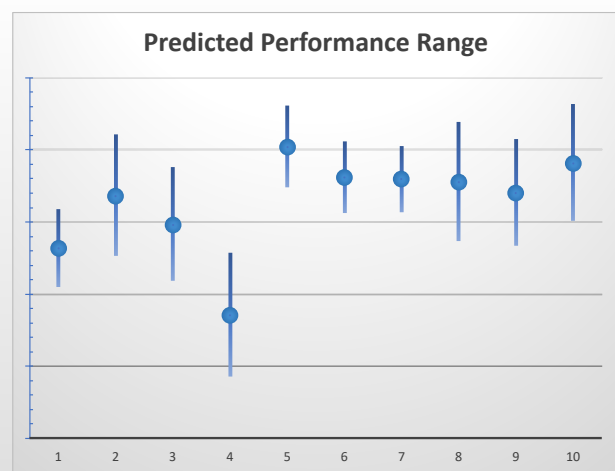

THE *get on!* CLUB

Date 17/9/2022 Track Gardens Race 3 Distance 600 Start 7:43 pm Rating 81 +/- 1.98 Early 92 +/- 1.04

Box	No	Greyhound	Trainer	Rating	Early	Late	Today	Min	Max	Career	Confidence	Odds	Class			
1	1	Morry's Gone Mad	Michael Clayton	80	91	95	78	75	80	8	0	1	1	100	27.25	
2	2	Melissa's Joy	Annette Yarnold	79	91	95	81	77	86	18	1	0	2	84	8.83	
3	3	Our Girl Hope	Tamara Ball	78	91	96	79	75	83	11	2	2	1	55	15.35	
4	4	Nice Ebby	Anne Foley	83	93	97	73	69	77	15	2	4	2	100	298.48	✓
5	5	Chop And Drop	Phillip Carrall	84	93	97	85	82	88	19	1	3	3	95	4.24	
6	6	Unlawful Act	Peter Blake	80	93	94	83	80	85	33	2	1	2	97	6.65	
7	7	Regent Tree	Lisa Lamb	80	92	96	82	80	85	36	1	2	6	98	6.9	
8	8	Just Naturally	Geoffery Case	81	91	96	82	78	86	25	1	4	6	100	7.04	✓
9	9	Sarah's Law	Lucinda Gaffney	81	91	96	81	78	85	13	0	3	2	100	8.47	
10	10	Ethical Miss	Kevin Sills	82	93	96	84	80	88	11	0	1	5	100	5.26	

The "Secret Ratings" greyhound rating service is exclusively available to Get On Club paid members only

<https://geton.club>