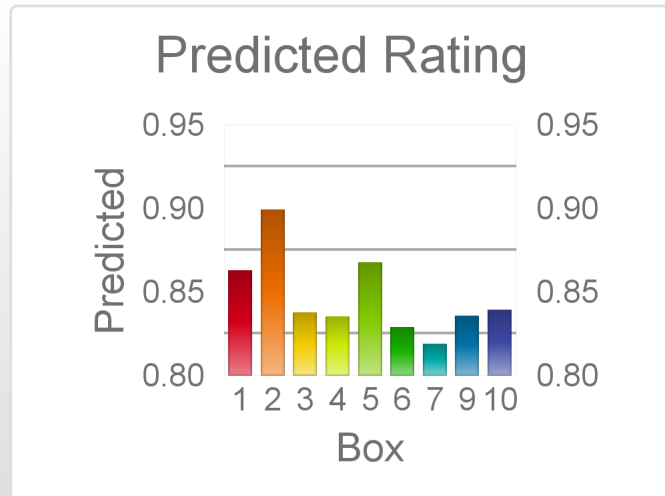

THE *get on!* CLUB

Date 17/9/2022 Track Gardens Race 10 Distance 515 Start 10:05 pm Rating 85 +/- 1.96 Early 93 +/- 1.31

Box	No	Greyhound	Trainer	Rating	Early	Late	Today	Min	Max	Career	Confidence	Odds	Class			
1	1	Shaka	Geoffrey Sattler	87	95	97	86	82	90	9	1	3	0	89	5.66	
2	2	Savvy Gold	Michelle Sultana	88	94	97	89	86	93	15	6	4	2	100	2.21	
3	3	Tall Order	Beverley Sloan	82	92	96	83	79	87	42	4	4	7	96	13.62	
4	4	Cop It Nick	Mitchell Conquest	83	93	96	83	80	86	11	1	1	4	100	15.02	
5	5	Half Past Topsy	Allan Woods	85	96	95	86	82	91	6	2	2	1	100	4.91	^
6	6	Miss Tallowood	Brian Smoothy	82	93	96	82	79	86	40	2	8	6	80	19.82	^
7	7	Starlight Trent	Kerry Marsh	86	93	96	81	77	85	27	4	3	5	100	33.5	✓
9	9	Ziping Latte	Annette Yarnold	83	93	96	83	80	86	52	5	2	7	97	14.63	
10	10	Be Blessed	Noelene Holloway	83	93	95	83	80	87	43	4	5	3	98	12.81	^

The "Secret Ratings" greyhound rating service is exclusively available to Get On Club paid members only

<https://geton.club>