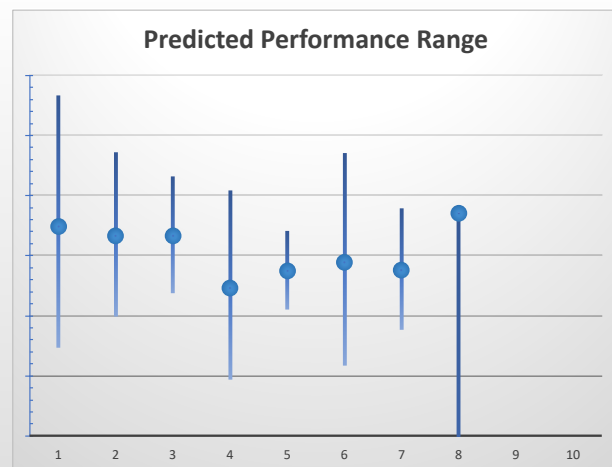

THE *get on!* CLUB

Date 17/9/2022 Track Gardens Race 7 Distance 400 Start 9:02 pm Rating 79 +/- 2.44 Early 92 +/- 1.5

Box	No	Greyhound	Trainer	Rating	Early	Late	Today	Min	Max	Career	Confidence	Odds	Class			
1	1	Montana Nismo	Matthew Capper	75	91	95	82	72	93	6	1	1	0	84	3.43	^
2	2	Nabiac Sunset	Allan Woods	81	91	96	81	74	88	5	1	0	2	100	3.73	
3	3	I'm Groot	Beverley Sloan	79	92	95	81	76	86	4	1	0	0	100	3.68	
4	4	King Dino	Raymond Lee	78	91	95	77	69	85	8	1	0	1	75	20.54	
5	5	Brisk Impact	John Bradley	75	93	94	78	75	82	35	1	3	6	80	10.17	
6	6	Sweet Like Sugar	Blake Moroney	79	92	98	79	70	88	3	1	0	0	100	8.56	
7	7	Local Doll	Joseph Mcfadyen	80	92	94	78	73	83	5	1	1	0	100	9.53	
8	8	Cash Key	Craig Last	82	95	95	83	?	?	5	1	2	0	20		

The "Secret Ratings" greyhound rating service is exclusively available to Get On Club paid members only

<https://geton.club>