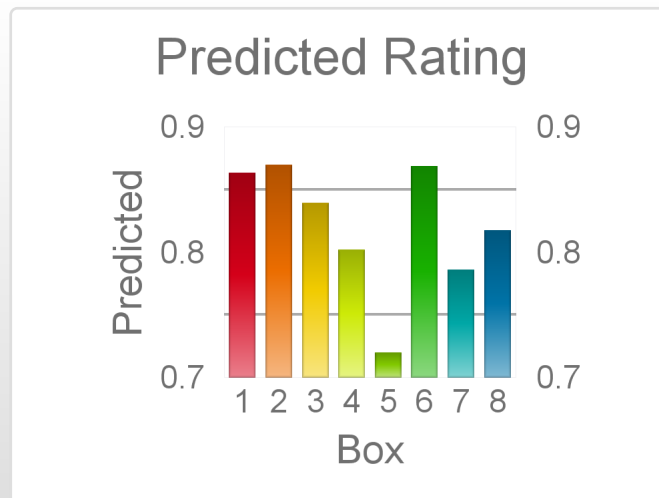

THE *get on!* CLUB

Date 17/9/2022 Track Gardens Race 6 Distance 400 Start 8:44 pm Rating 81 +/- 3.62 Early 93 +/- 1.48

Box	No	Greyhound	Trainer	Rating	Early	Late	Today	Min	Max	Career	Confidence	Odds	Class		
1	1	Pick The Point	Geoffrey Sattler	86	95	95	86	81	91	5	1	0	1	100	4.13
2	2	Explosive Stare	Mitchell Conquest	81	93	96	86	84	89	7	1	2	2	72	3.88
3	3	Cantata	Sarah Kedwell	81	93	95	83	79	88	19	1	4	3	100	5.88
4	4	Flashing Fire	Jeanette Roche	79	93	96	80	76	83	39	2	3	6	67	11.31
5	5	Starlight Pluto	Kerry Marsh	82	92	93	71	66	78	13	4	0	3	100	97.69
6	6	Cashmere Kaos	Craig Last	85	95	96	86	82	90	17	2	3	0	100	3.89
7	7	Danger Boy	Lisa Hutton	74	91	95	78	72	84	44	2	2	7	64	14.97
8	8	Rise Up	Leeanne Walker	81	92	96	81	81	82	2	0	1	0	100	9.31

The "Secret Ratings" greyhound rating service is exclusively available to Get On Club paid members only

<https://geton.club>