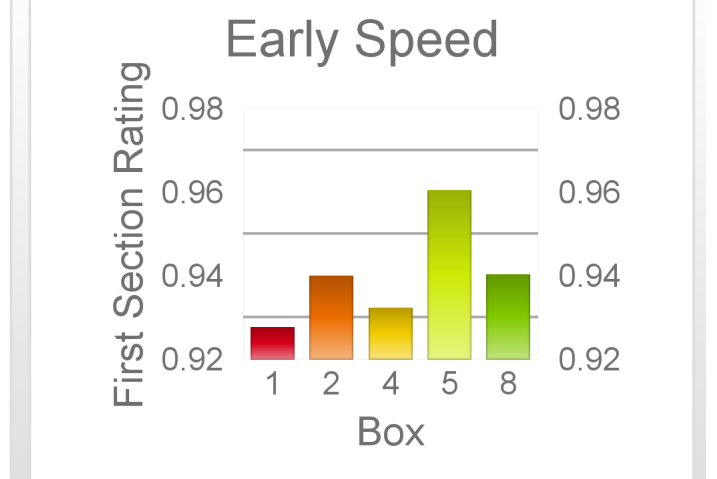

THE *get on!* CLUB

Date 17/9/2022 Track Gardens Race 2 Distance 515 Start Rating 85 +/- 1.42 Early 93 +/- 1.17

Box	No	Greyhound	Trainer	Rating	Early	Late	Today	Min	Max	Career	Confidence	Odds	Class
1	1	Harper's Boy	Martin Bretherton	83	92	96	82	79	85	125 6 7 12	94	24.92	
2	2	Zippering Brady	Nathan Goodwin	87	93	96	86	83	88	89 17 15 20	99	2.43	✓✓
4	4	Bat Mobile	Allan Woods	86	93	97	86	83	89	100 9 25 23	99	2.28	
5	5	Rebecca Gay	Nathan Goodwin	85	96	95	84	80	88	61 13 9 10	91	5.91	
8	8	Hello Dream	Troy Macdonald	84	94	96	83	80	87	155 17 16 29	96	7.12	

The "Secret Ratings" greyhound rating service is exclusively available to Get On Club paid members only

<https://geton.club>