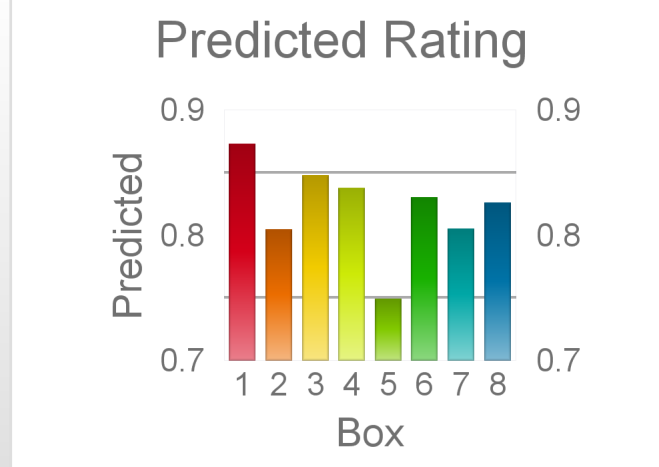

THE *get on!* CLUB

Date 17/9/2022 Track Gardens Race 11 Distance 400 Start 10:28 pm Rating 82 +/- 3.13 Early 93 +/- .95

Box	No	Greyhound	Trainer	Rating	Early	Late	Today	Min	Max	Career	Confidence	Odds	Class
1	1	Yindy Girl	Lisa Lamb	84	92	96	87	83	90	21 4 2 3	96	2.88	✓✓
2	2	Black Mikey	Lisa Hutton	79	92	95	80	78	82	104 4 6 12	72	13.53	^
3	3	Mr. Aloysius	Leeanne Walker	83	93	97	84	79	89	25 3 6 4	88	4.46	✓
4	4	Ringer Rosie	John Edwards	84	93	97	83	80	87	63 4 9 12	100	5.7	✓✓
5	5	Trixie Vegas	David Meiers	75	91	95	74	68	81	10 3 1 1	20	103.25	
6	6	Sketchy Geisha	Terry Callen	83	93	97	82	79	86	45 4 5 4	94	6.72	
7	7	Torpedo Rose	Roger Sandes	83	94	96	80	76	84	59 7 8 3	89	12.34	
8	8	Similar Features	Phillip Carrall	82	94	96	82	77	87	27 3 2 6	82	7.15	^

The "Secret Ratings" greyhound rating service is exclusively available to Get On Club paid members only

<https://geton.club>