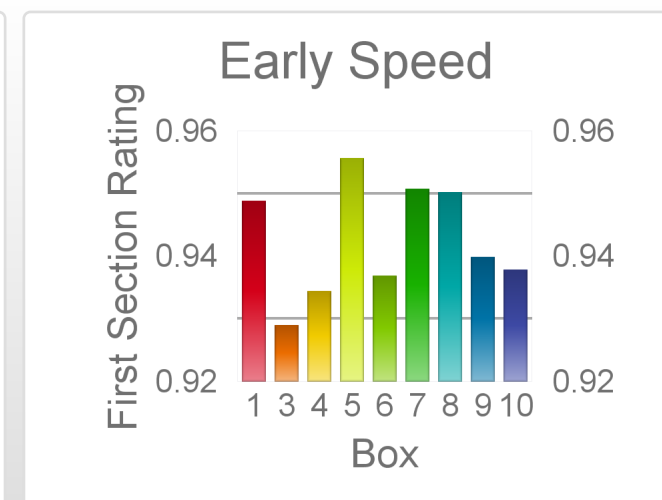

THE *get on!* CLUB

Date 17/9/2022 Track Gardens Race 9 Distance 515 Start 9:43 pm Rating 85 +/- 1.78 Early 94 +/- .88

Box	No	Greyhound	Trainer	Rating	Early	Late	Today	Min	Max	Career	Confidence	Odds	Class
1	1	Barooga Boy	Nathan Goodwin	88	94	97	87	84	89	21 4 8 2	100	3.17	
3	3	Oh So Orson	Brian Smoothy	83	92	96	84	81	87	53 4 5 9	84	13.53	
4	4	Cousin Vinnie	Allan Woods	84	93	97	87	83	90	36 4 3 7	100	2.99	^
5	5	Culpable Model	Michael Clayton	86	95	95	84	81	88	41 7 10 7	83	10.82	
6	6	Amazing Marilyn	Charmaine Field	88	93	97	85	82	87	8 4 1 1	100	10.26	^
7	7	Bobby Rissole	Patrick Parrelli	87	95	97	85	80	90	22 3 3 4	96	8.19	^
8	8	Zoom In	Sonia Greene	85	95	96	84	81	88	29 8 4 3	100	11.79	
9	9	Be Blessed	Noelene Holloway	83	93	95	83	80	87	43 4 5 3	98	21.42	^
10	10	Ziping Latte	Annette Yarnold	83	93	96	83	80	86	52 5 2 7	97	30.06	

The "Secret Ratings" greyhound rating service is exclusively available to Get On Club paid members only

<https://geton.club>