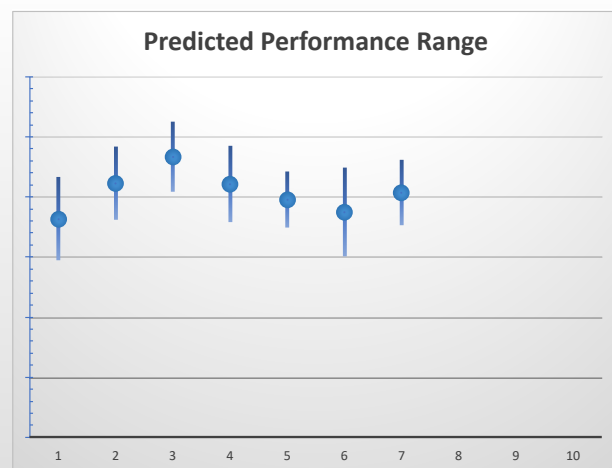

THE *get on!* CLUB

Date 17/9/2022 Track Gardens Race 5 Distance 400 Start 8:28 pm Rating 86 +/- 2.26 Early 94 +/- .63

Box	No	Greyhound	Trainer	Rating	Early	Late	Today	Min	Max	Career	Confidence	Odds	Class			
1	1	Blue Roamer	Sarah Kedwell	85	94	97	83	79	86	33	5	9	8	100	28.81	
2	2	Dubrovnik	Sarah Kedwell	82	94	96	86	83	89	37	7	1	5	76	4.94	
3	3	Scamster	Geoffrey Sattler	88	95	98	88	85	91	26	7	2	4	93	2.07	
5	5	Turbo Power	Stephen Atkins	88	95	98	86	82	89	16	5	6	2	82	5.08	^
6	6	Ziping Aussie	Lisa Hutton	88	95	97	84	82	87	16	4	8	2	100	10.34	
7	7	Good Job Bob	Brian Smoothy	83	94	97	83	80	87	88	13	9	14	91	19.09	
8	8	Prince Wylde	Carole Eaton	86	94	98	85	82	88	74	15	11	10	94	7.4	

The "Secret Ratings" greyhound rating service is exclusively available to Get On Club paid members only

<https://geton.club>