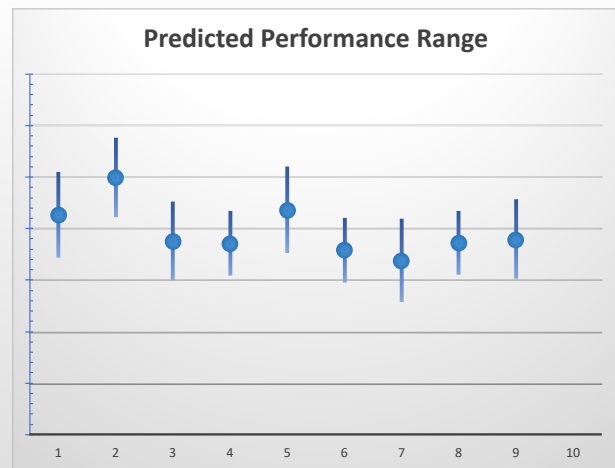

THE *get on!* CLUB

Date 17/9/2022 Track Gardens Race 10 Distance 515 Start 10:05 pm Rating 85 +/- 1.96 Early 93 +/- 1.31

Box	No	Greyhound	Trainer	Rating	Early	Late	Today	Min	Max	Career	Confidence	Odds	Class			
1	1	Shaka	Geoffrey Sattler	87	95	97	86	82	90	9	1	3	0	89	5.66	
2	2	Savvy Gold	Michelle Sultana	88	94	97	89	86	93	15	6	4	2	100	2.21	
3	3	Tall Order	Beverley Sloan	82	92	96	83	79	87	42	4	4	7	96	13.62	
4	4	Cop It Nick	Mitchell Conquest	83	93	96	83	80	86	11	1	1	4	100	15.02	
5	5	Half Past Topsy	Allan Woods	85	96	95	86	82	91	6	2	2	1	100	4.91	^
6	6	Miss Tallowood	Brian Smoothy	82	93	96	82	79	86	40	2	8	6	80	19.82	^
7	7	Starlight Trent	Kerry Marsh	86	93	96	81	77	85	27	4	3	5	100	33.5	✓
9	9	Ziping Latte	Annette Yarnold	83	93	96	83	80	86	52	5	2	7	97	14.63	
10	10	Be Blessed	Noelene Holloway	83	93	95	83	80	87	43	4	5	3	98	12.81	^

The "Secret Ratings" greyhound rating service is exclusively available to Get On Club paid members only

<https://geton.club>