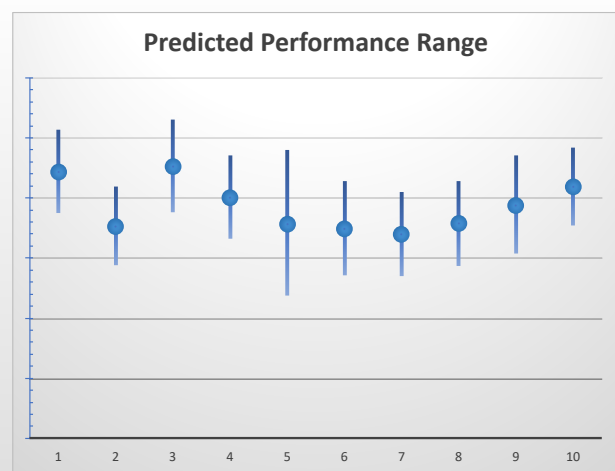

THE *get on!* CLUB

Date 17/9/2022 Track Gardens Race 8 Distance 272 Start 9:20 pm Rating 84 +/- 2.04 Early 94 +/- .94

Box	No	Greyhound	Trainer	Rating	Early	Late	Today	Min	Max	Career	Confidence	Odds	Class
1	1	Goodwin Grange	Bryan Young	87	95	96	87	83	90	57 17 8 5	95	3.73	✓
2	2	Bockey	Gregory Edmunds	83	93	95	82	79	85	59 11 13 5	97	23.06	^
3	3	Songar Holly	Sonia Greene	85	94	96	87	83	91	19 8 4 4	95	3.25	
4	4	Blue Fire Ice	Jeanette Roche	85	93	96	85	81	88	60 15 6 15	74	7.63	
5	5	Likeable Rogue	John Edwards	83	95	97	82	76	88	17 6 1 2	100	21.24	^
6	6	Poppy Bluey	Sean Sweeney	81	93	94	82	78	86	29 8 6 3	83	24.94	^
7	7	Let's Go Chalo	John Edwards	84	94	95	81	78	85	45 6 8 6	96	33.62	
8	8	All Rum	Peter Akers	83	93	96	82	79	86	50 12 6 8	96	20.21	
9	9	Coal Blaster	Peter Akers	85	94	96	84	80	88	47 10 10 5	98	9.66	✓✓
10	10	Encouraging	Bryan Young	87	95	96	85	82	89	108 24 26 13	94	5.58	✓

The "Secret Ratings" greyhound rating service is exclusively available to Get On Club paid members only

<https://geton.club>