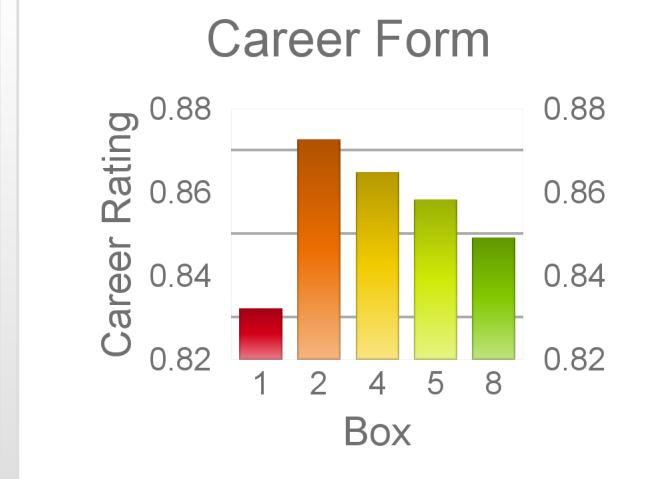

| Box | No | Greyhound | Trainer | Rating | Early | Late | Today | Min | Max | Career | Confidence | Odds | Class |
|-----|----|-----------------|-------------------|--------|-------|------|-------|-----|-----|--------------|------------|-------|-------|
| 1 | 1 | Harper's Boy | Martin Bretherton | 83 | 92 | 96 | 82 | 79 | 85 | 125 6 7 12 | 94 | 24.92 | |
| 2 | 2 | Zippering Brady | Nathan Goodwin | 87 | 93 | 96 | 86 | 83 | 88 | 89 17 15 20 | 99 | 2.43 | ✓✓ |
| 4 | 4 | Bat Mobile | Allan Woods | 86 | 93 | 97 | 86 | 83 | 89 | 100 9 25 23 | 99 | 2.28 | |
| 5 | 5 | Rebecca Gay | Nathan Goodwin | 85 | 96 | 95 | 84 | 80 | 88 | 61 13 9 10 | 91 | 5.91 | |
| 8 | 8 | Hello Dream | Troy Macdonald | 84 | 94 | 96 | 83 | 80 | 87 | 155 17 16 29 | 96 | 7.12 | |