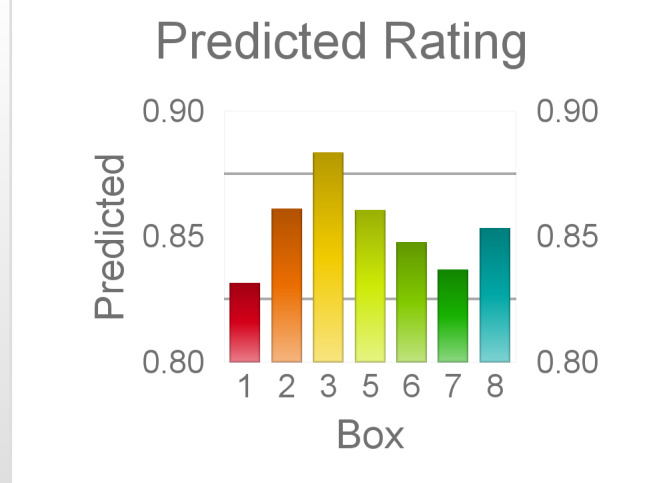

THE *get on!* CLUB

Date 17/9/2022 Track Gardens Race 5 Distance 400 Start 8:28 pm Rating 86 +/- 2.26 Early 94 +/- .63

Box	No	Greyhound	Trainer	Rating	Early	Late	Today	Min	Max	Career	Confidence	Odds	Class			
1	1	Blue Roamer	Sarah Kedwell	85	94	97	83	79	86	33	5	9	8	100	28.81	
2	2	Dubrovnik	Sarah Kedwell	82	94	96	86	83	89	37	7	1	5	76	4.94	
3	3	Scamster	Geoffrey Sattler	88	95	98	88	85	91	26	7	2	4	93	2.07	
5	5	Turbo Power	Stephen Atkins	88	95	98	86	82	89	16	5	6	2	82	5.08	^
6	6	Ziping Aussie	Lisa Hutton	88	95	97	84	82	87	16	4	8	2	100	10.34	
7	7	Good Job Bob	Brian Smoothy	83	94	97	83	80	87	88	13	9	14	91	19.09	
8	8	Prince Wylde	Carole Eaton	86	94	98	85	82	88	74	15	11	10	94	7.4	

The "Secret Ratings" greyhound rating service is exclusively available to Get On Club paid members only

<https://geton.club>