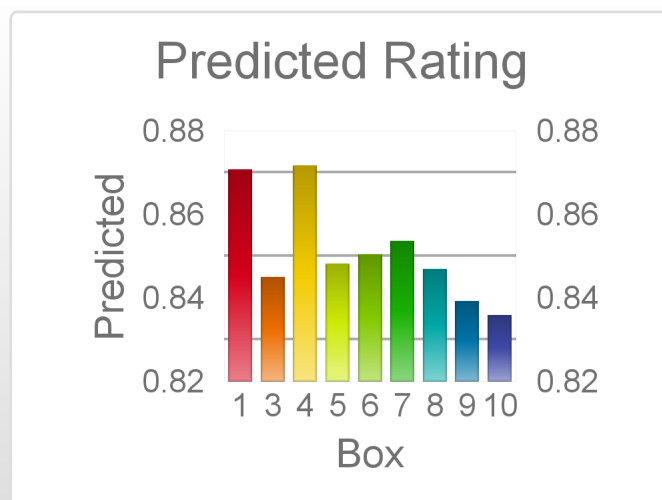

THE *get on!* CLUB

Date 17/9/2022 Track Gardens Race 9 Distance 515 Start 9:43 pm Rating 85 +/- 1.78 Early 94 +/- .88

Box	No	Greyhound	Trainer	Rating	Early	Late	Today	Min	Max	Career	Confidence	Odds	Class
1	1	Barooga Boy	Nathan Goodwin	88	94	97	87	84	89	21 4 8 2	100	3.17	
3	3	Oh So Orson	Brian Smoothy	83	92	96	84	81	87	53 4 5 9	84	13.53	
4	4	Cousin Vinnie	Allan Woods	84	93	97	87	83	90	36 4 3 7	100	2.99	^
5	5	Culpable Model	Michael Clayton	86	95	95	84	81	88	41 7 10 7	83	10.82	
6	6	Amazing Marilyn	Charmaine Field	88	93	97	85	82	87	8 4 1 1	100	10.26	^
7	7	Bobby Rissole	Patrick Parrelli	87	95	97	85	80	90	22 3 3 4	96	8.19	^
8	8	Zoom In	Sonia Greene	85	95	96	84	81	88	29 8 4 3	100	11.79	
9	9	Be Blessed	Noelene Holloway	83	93	95	83	80	87	43 4 5 3	98	21.42	^
10	10	Ziping Latte	Annette Yarnold	83	93	96	83	80	86	52 5 2 7	97	30.06	

The "Secret Ratings" greyhound rating service is exclusively available to Get On Club paid members only

<https://geton.club>