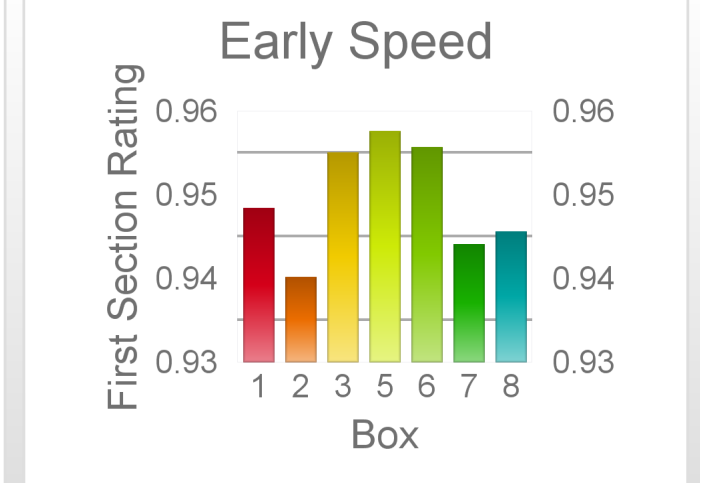

THE *get on!* CLUB

Date 17/9/2022 Track Gardens Race 5 Distance 400 Start 8:28 pm Rating 86 +/- 2.26 Early 94 +/- .63

Box	No	Greyhound	Trainer	Rating	Early	Late	Today	Min	Max	Career	Confidence	Odds	Class			
1	1	Blue Roamer	Sarah Kedwell	85	94	97	83	79	86	33	5	9	8	100	28.81	
2	2	Dubrovnik	Sarah Kedwell	82	94	96	86	83	89	37	7	1	5	76	4.94	
3	3	Scamster	Geoffrey Sattler	88	95	98	88	85	91	26	7	2	4	93	2.07	
5	5	Turbo Power	Stephen Atkins	88	95	98	86	82	89	16	5	6	2	82	5.08	^
6	6	Ziping Aussie	Lisa Hutton	88	95	97	84	82	87	16	4	8	2	100	10.34	
7	7	Good Job Bob	Brian Smoothy	83	94	97	83	80	87	88	13	9	14	91	19.09	
8	8	Prince Wylde	Carole Eaton	86	94	98	85	82	88	74	15	11	10	94	7.4	

The "Secret Ratings" greyhound rating service is exclusively available to Get On Club paid members only

<https://geton.club>