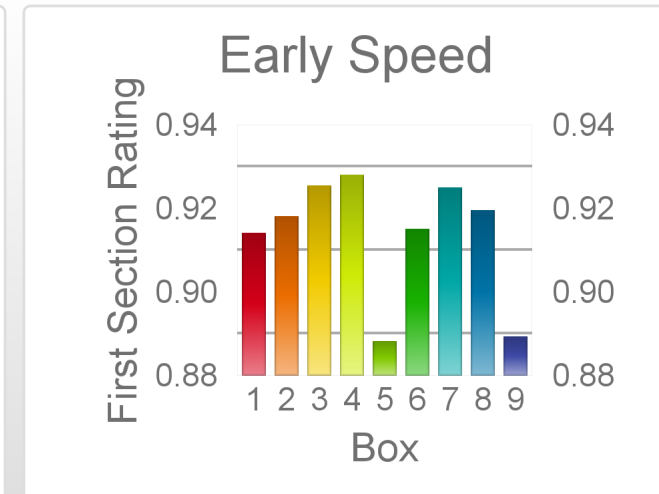

The "Secret Ratings" greyhound rating service is exclusively available to Get On Club paid members only

<https://geton.club>

THE *get on!* CLUB

Date 17/9/2022 Track Gardens Race 2 Distance 515 Start Rating 85 +/- 1.42 Early 93 +/- 1.17