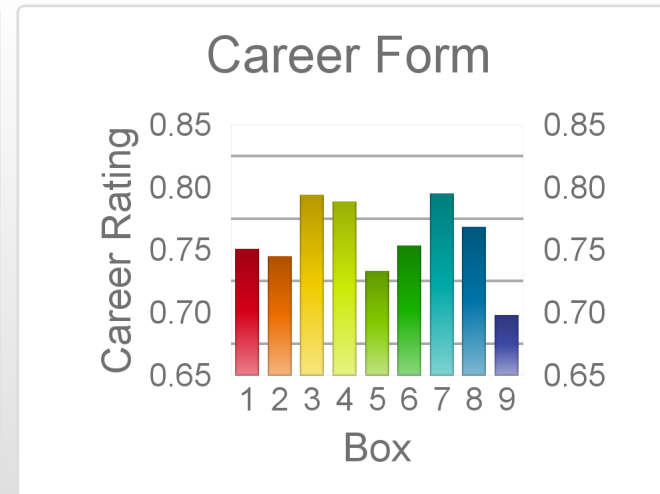

THE *get on!* CLUB

Date 17/9/2022 Track Gardens Race 1 Distance 400 Start 7:07 pm Rating 75 +/- 3.19 Early 91 +/- 1.49

Box	No	Greyhound	Trainer	Rating	Early	Late	Today	Min	Max	Career	Confidence	Odds	Class		
1	1	White Liar	Amber Capper	75	91	95	84	?	?	1	0	0	0	100	?
2	2	Bee Like Lexi	Sarah Kedwell	74	91	97	79	73	86	9	0	2	1	100	5.01
3	3	Federal Red	Leeanne Walker	79	92	94	81	76	85	5	0	0	0	100	4.02
4	4	Act Of Kindness	Brian Smoothy	78	92	94	78	76	81	6	0	0	3	34	6.22
5	5	Winlock Apples	Michelle Johnson	73	88	95	70	65	75	4	0	0	0	100	63.12
6	6	Siakam	Lisa Hutton	75	91	96	76	72	80	33	0	0	6	85	9.74
7	7	Orson Ace	Lorraine Atchison	79	92	95	80	76	85	9	0	1	1	100	4.06
8	8	Star Moment	Patrick Parrelli	76	91	91	79	75	83	7	0	0	1	72	5.2
9	9	Rhyno's Champ	Lisa Hutton	69	88	94	72	67	77	9	0	0	0	67	29.57

The "Secret Ratings" greyhound rating service is exclusively available to Get On Club paid members only

<https://geton.club>