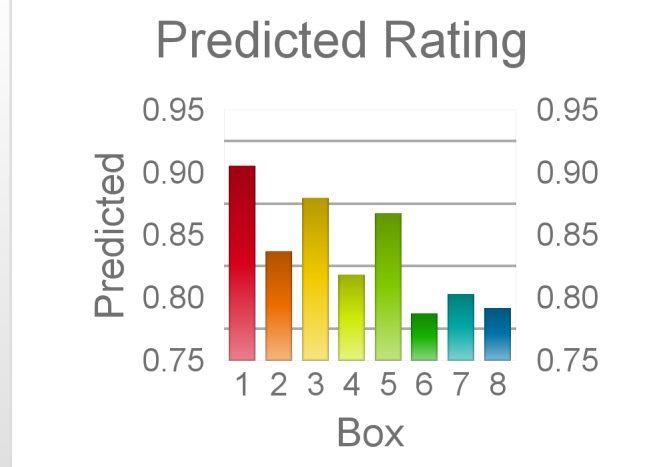

THE *get on!* CLUB

Date 17/9/2022 Track Gardens Race 12 Distance 400 Start 10:45 pm Rating 81 +/- 2.19 Early 93 +/- 1.79

Box	No	Greyhound	Trainer	Rating	Early	Late	Today	Min	Max	Career	Confidence	Odds	Class			
1	1	Yore Chevy	Craig Last	78	94	95	90	?	?	4	2	1	0	25	?	✓
2	2	Mexican Mavis	Phillip Carrall	80	92	97	83	79	88	35	3	3	7	83	5.73	
3	3	Prodigal Tiger	Leeanne Walker	84	95	96	87	81	95	6	2	0	2	100	2.63	
4	4	Pacific Hill	Lisa Lamb	82	93	96	81	79	84	39	2	6	7	100	7.96	
5	5	Ready To Raid	Scott Eaton	84	92	97	86	82	91	4	2	0	1	100	2.96	✓
6	6	Strawberry Shake	Brian Smoothy	81	89	96	78	77	79	5	1	1	1	40	18.43	
7	7	Grace Lilly	Annette Yarnold	81	93	95	80	77	82	46	2	6	8	94	12.32	
8	8	Our Girl Amber	Graeme Ball	79	91	96	79	75	83	16	2	2	3	75	21.45	^

The "Secret Ratings" greyhound rating service is exclusively available to Get On Club paid members only

<https://geton.club>