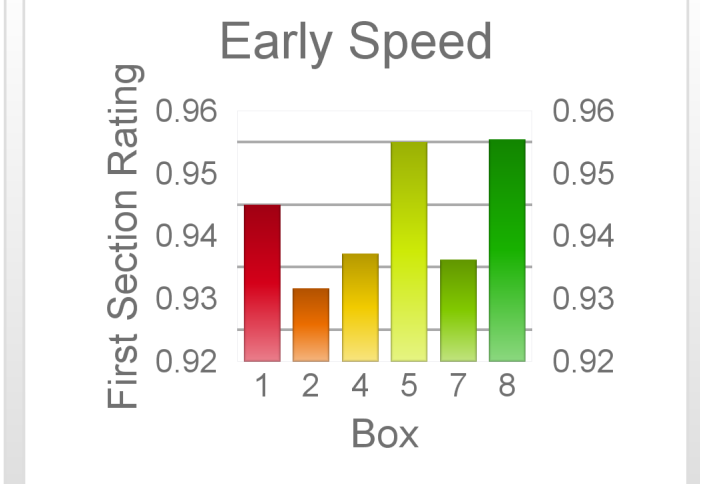

THE *get on!* CLUB

Date 17/9/2022 Track Gardens Race 4 Distance 600 Start 8:05 pm Rating 86 +/- 1.65 Early 94 +/- 1.01

Box	No	Greyhound	Trainer	Rating	Early	Late	Today	Min	Max	Career	Confidence	Odds	Class		
1	1	Smart Fernando	Gregory Sutherland	86	94	97	9	7	10	95	17	17	18	93	100.06
2	2	Blazing Will	Mitchell Conquest	84	93	98	85	83	88	27	4	6	5	78	4.53
4	4	You Know Tree	Lisa Lamb	85	93	97	87	85	90	47	7	3	7	94	4.32
5	5	Canaveral	Patricia Chaker	89	95	97	92	89	95	51	10	11	9	99	3.85
7	7	Garden Party	Ronald Asquith	85	93	98	92	88	95	29	7	2	5	97	3.88
8	8	You Know Hill	Charlie Lamb	86	95	96	85	81	89	37	5	8	2	84	4.53

The "Secret Ratings" greyhound rating service is exclusively available to Get On Club paid members only

<https://geton.club>