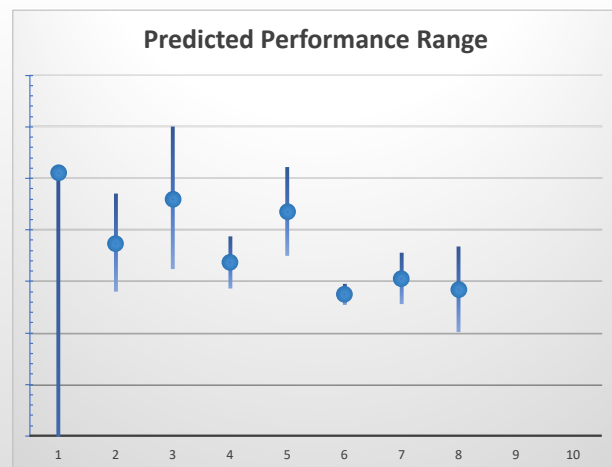

THE *get on!* CLUB

Date 17/9/2022 Track Gardens Race 12 Distance 400 Start 10:45 pm Rating 81 +/- 2.19 Early 93 +/- 1.79

Box	No	Greyhound	Trainer	Rating	Early	Late	Today	Min	Max	Career	Confidence	Odds	Class			
1	1	Yore Chevy	Craig Last	78	94	95	90	?	?	4	2	1	0	25	?	✓
2	2	Mexican Mavis	Phillip Carrall	80	92	97	83	79	88	35	3	3	7	83	5.73	
3	3	Prodigal Tiger	Leeanne Walker	84	95	96	87	81	95	6	2	0	2	100	2.63	
4	4	Pacific Hill	Lisa Lamb	82	93	96	81	79	84	39	2	6	7	100	7.96	
5	5	Ready To Raid	Scott Eaton	84	92	97	86	82	91	4	2	0	1	100	2.96	✓
6	6	Strawberry Shake	Brian Smoothy	81	89	96	78	77	79	5	1	1	1	40	18.43	
7	7	Grace Lilly	Annette Yarnold	81	93	95	80	77	82	46	2	6	8	94	12.32	
8	8	Our Girl Amber	Graeme Ball	79	91	96	79	75	83	16	2	2	3	75	21.45	^

The "Secret Ratings" greyhound rating service is exclusively available to Get On Club paid members only

<https://geton.club>