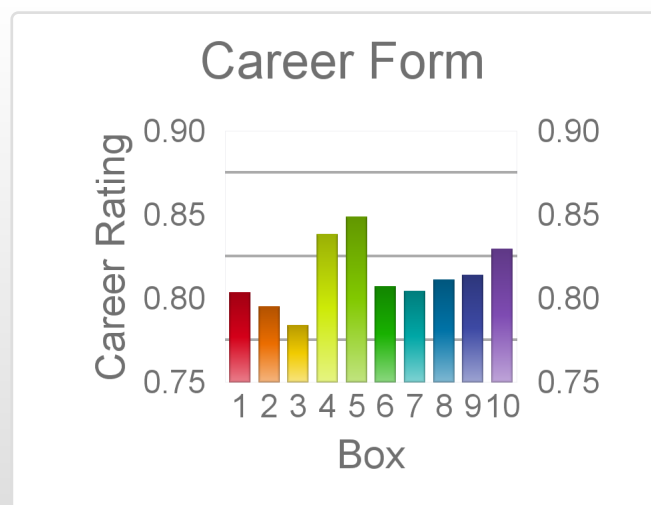

THE *get on!* CLUB

Date 17/9/2022 Track Gardens Race 3 Distance 600 Start 7:43 pm Rating 81 +/- 1.98 Early 92 +/- 1.04

Box	No	Greyhound	Trainer	Rating	Early	Late	Today	Min	Max	Career	Confidence	Odds	Class			
1	1	Morry's Gone Mad	Michael Clayton	80	91	95	78	75	80	8	0	1	1	100	27.25	
2	2	Melissa's Joy	Annette Yarnold	79	91	95	81	77	86	18	1	0	2	84	8.83	
3	3	Our Girl Hope	Tamara Ball	78	91	96	79	75	83	11	2	2	1	55	15.35	
4	4	Nice Ebby	Anne Foley	83	93	97	73	69	77	15	2	4	2	100	298.48	✓
5	5	Chop And Drop	Phillip Carrall	84	93	97	85	82	88	19	1	3	3	95	4.24	
6	6	Unlawful Act	Peter Blake	80	93	94	83	80	85	33	2	1	2	97	6.65	
7	7	Regent Tree	Lisa Lamb	80	92	96	82	80	85	36	1	2	6	98	6.9	
8	8	Just Naturally	Geoffery Case	81	91	96	82	78	86	25	1	4	6	100	7.04	✓
9	9	Sarah's Law	Lucinda Gaffney	81	91	96	81	78	85	13	0	3	2	100	8.47	
10	10	Ethical Miss	Kevin Sills	82	93	96	84	80	88	11	0	1	5	100	5.26	

The "Secret Ratings" greyhound rating service is exclusively available to Get On Club paid members only

<https://geton.club>