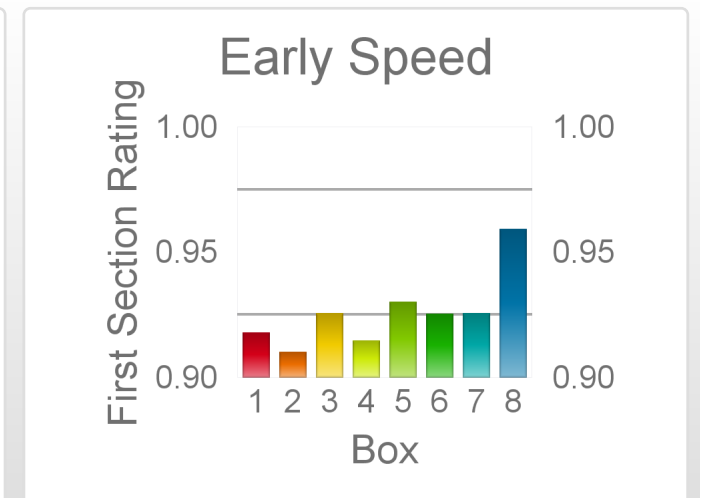

THE *get on!* CLUB

Date 17/9/2022 Track Gardens Race 7 Distance 400 Start 9:02 pm Rating 79 +/- 2.44 Early 92 +/- 1.5

Box	No	Greyhound	Trainer	Rating	Early	Late	Today	Min	Max	Career	Confidence	Odds	Class			
1	1	Montana Nismo	Matthew Capper	75	91	95	82	72	93	6	1	1	0	84	3.43	^
2	2	Nabiac Sunset	Allan Woods	81	91	96	81	74	88	5	1	0	2	100	3.73	
3	3	I'm Groot	Beverley Sloan	79	92	95	81	76	86	4	1	0	0	100	3.68	
4	4	King Dino	Raymond Lee	78	91	95	77	69	85	8	1	0	1	75	20.54	
5	5	Brisk Impact	John Bradley	75	93	94	78	75	82	35	1	3	6	80	10.17	
6	6	Sweet Like Sugar	Blake Moroney	79	92	98	79	70	88	3	1	0	0	100	8.56	
7	7	Local Doll	Joseph Mcfadyen	80	92	94	78	73	83	5	1	1	0	100	9.53	
8	8	Cash Key	Craig Last	82	95	95	83	?	?	5	1	2	0	20		

The "Secret Ratings" greyhound rating service is exclusively available to Get On Club paid members only

<https://geton.club>