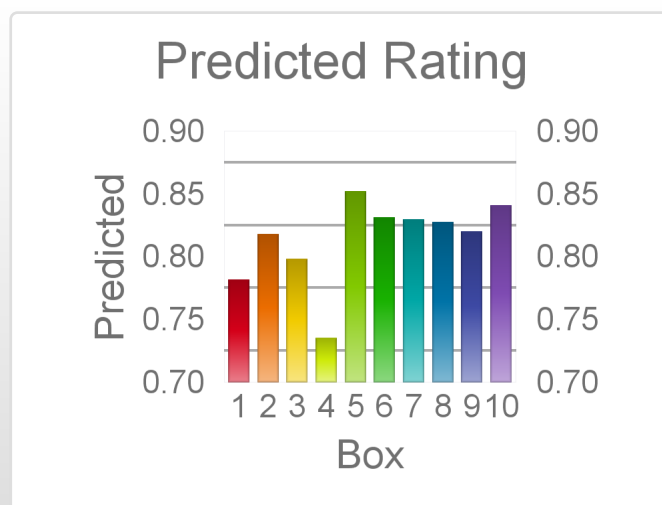

THE *get on!* CLUB

Date 17/9/2022 Track Gardens Race 3 Distance 600 Start 7:43 pm Rating 81 +/- 1.98 Early 92 +/- 1.04

Box	No	Greyhound	Trainer	Rating	Early	Late	Today	Min	Max	Career	Confidence	Odds	Class			
1	1	Morry's Gone Mad	Michael Clayton	80	91	95	78	75	80	8	0	1	1	100	27.25	
2	2	Melissa's Joy	Annette Yarnold	79	91	95	81	77	86	18	1	0	2	84	8.83	
3	3	Our Girl Hope	Tamara Ball	78	91	96	79	75	83	11	2	2	1	55	15.35	
4	4	Nice Ebby	Anne Foley	83	93	97	73	69	77	15	2	4	2	100	298.48	✓
5	5	Chop And Drop	Phillip Carrall	84	93	97	85	82	88	19	1	3	3	95	4.24	
6	6	Unlawful Act	Peter Blake	80	93	94	83	80	85	33	2	1	2	97	6.65	
7	7	Regent Tree	Lisa Lamb	80	92	96	82	80	85	36	1	2	6	98	6.9	
8	8	Just Naturally	Geoffery Case	81	91	96	82	78	86	25	1	4	6	100	7.04	✓
9	9	Sarah's Law	Lucinda Gaffney	81	91	96	81	78	85	13	0	3	2	100	8.47	
10	10	Ethical Miss	Kevin Sills	82	93	96	84	80	88	11	0	1	5	100	5.26	

The "Secret Ratings" greyhound rating service is exclusively available to Get On Club paid members only

<https://geton.club>