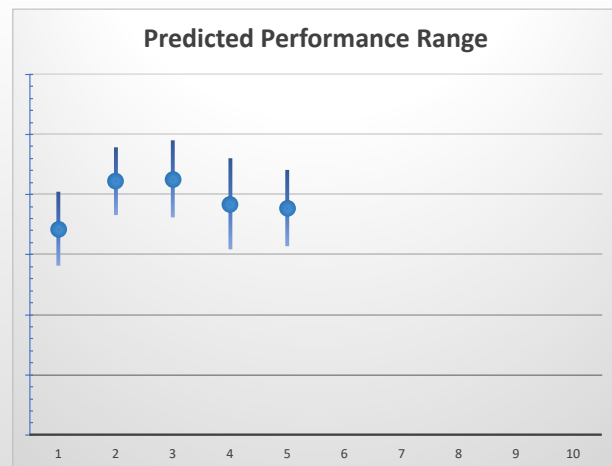

The "Secret Ratings" greyhound rating service is exclusively available to Get On Club paid members only

<https://geton.club>

THE *get on!* CLUB

Date 17/9/2022 Track Gardens Race 2 Distance 515 Start Rating 85 +/- 1.42 Early 93 +/- 1.17

| Box | No | Greyhound | Trainer | Rating | Early | Late | Today | Min | Max | Career | Confidence | Odds | Class |
|-----|----|-----------------|-------------------|--------|-------|------|-------|-----|-----|--------------|------------|-------|-------|
| 1 | 1 | Harper's Boy | Martin Bretherton | 83 | 92 | 96 | 82 | 79 | 85 | 125 6 7 12 | 94 | 24.92 | |
| 2 | 2 | Zippering Brady | Nathan Goodwin | 87 | 93 | 96 | 86 | 83 | 88 | 89 17 15 20 | 99 | 2.43 | ✓✓ |
| 4 | 4 | Bat Mobile | Allan Woods | 86 | 93 | 97 | 86 | 83 | 89 | 100 9 25 23 | 99 | 2.28 | |
| 5 | 5 | Rebecca Gay | Nathan Goodwin | 85 | 96 | 95 | 84 | 80 | 88 | 61 13 9 10 | 91 | 5.91 | |
| 8 | 8 | Hello Dream | Troy Macdonald | 84 | 94 | 96 | 83 | 80 | 87 | 155 17 16 29 | 96 | 7.12 | |