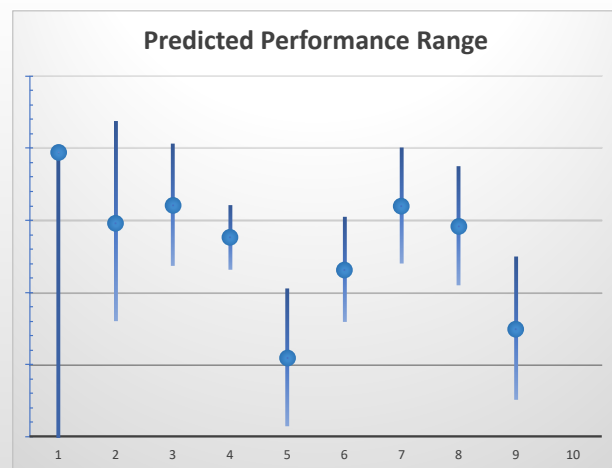

The "Secret Ratings" greyhound rating service is exclusively available to Get On Club paid members only

<https://geton.club>

THE *get on!* CLUB

Date 17/9/2022 Track Gardens Race 2 Distance 515 Start Rating 85 +/- 1.42 Early 93 +/- 1.17

| Box | No | Greyhound | Trainer | Rating | Early | Late | Today | Min | Max | Career | Confidence | Odds | Class |
|-----|----|-----------------|-------------------|--------|-------|------|-------|-----|-----|--------------|------------|-------|-------|
| 1 | 1 | Harper's Boy | Martin Bretherton | 83 | 92 | 96 | 82 | 79 | 85 | 125 6 7 12 | 94 | 24.92 | |
| 2 | 2 | Zippering Brady | Nathan Goodwin | 87 | 93 | 96 | 86 | 83 | 88 | 89 17 15 20 | 99 | 2.43 | ✓✓ |
| 4 | 4 | Bat Mobile | Allan Woods | 86 | 93 | 97 | 86 | 83 | 89 | 100 9 25 23 | 99 | 2.28 | |
| 5 | 5 | Rebecca Gay | Nathan Goodwin | 85 | 96 | 95 | 84 | 80 | 88 | 61 13 9 10 | 91 | 5.91 | |
| 8 | 8 | Hello Dream | Troy Macdonald | 84 | 94 | 96 | 83 | 80 | 87 | 155 17 16 29 | 96 | 7.12 | |