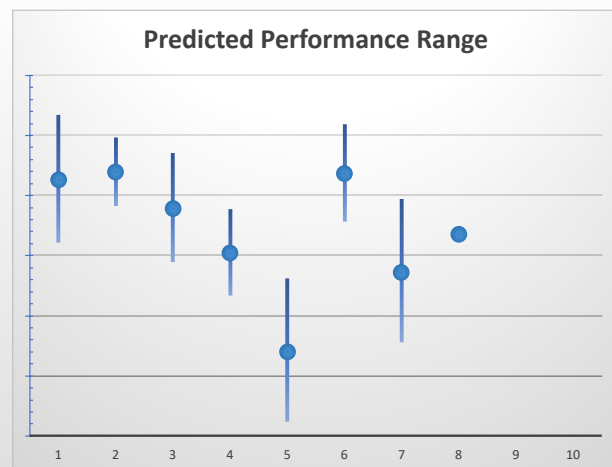

THE *get on!* CLUB

Date 17/9/2022 Track Gardens Race 6 Distance 400 Start 8:44 pm Rating 81 +/- 3.62 Early 93 +/- 1.48

Box	No	Greyhound	Trainer	Rating	Early	Late	Today	Min	Max	Career	Confidence	Odds	Class		
1	1	Pick The Point	Geoffrey Sattler	86	95	95	86	81	91	5	1	0	1	100	4.13
2	2	Explosive Stare	Mitchell Conquest	81	93	96	86	84	89	7	1	2	2	72	3.88
3	3	Cantata	Sarah Kedwell	81	93	95	83	79	88	19	1	4	3	100	5.88
4	4	Flashing Fire	Jeanette Roche	79	93	96	80	76	83	39	2	3	6	67	11.31
5	5	Starlight Pluto	Kerry Marsh	82	92	93	71	66	78	13	4	0	3	100	97.69
6	6	Cashmere Kaos	Craig Last	85	95	96	86	82	90	17	2	3	0	100	3.89
7	7	Danger Boy	Lisa Hutton	74	91	95	78	72	84	44	2	2	7	64	14.97
8	8	Rise Up	Leeanne Walker	81	92	96	81	81	82	2	0	1	0	100	9.31

The "Secret Ratings" greyhound rating service is exclusively available to Get On Club paid members only

<https://geton.club>