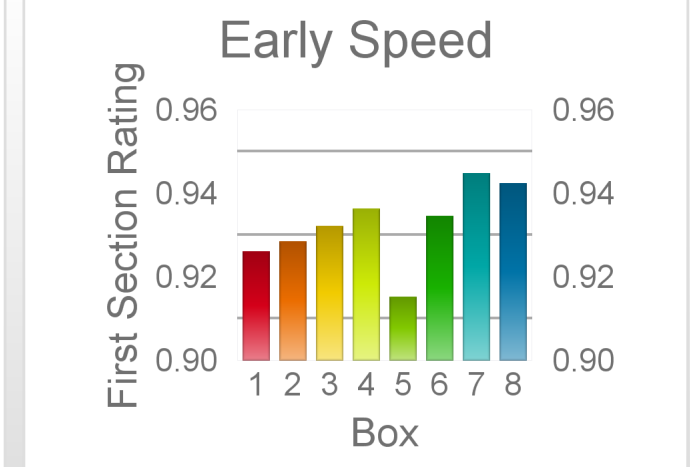

THE *get on!* CLUB

Date 17/9/2022 Track Gardens Race 11 Distance 400 Start 10:28 pm Rating 82 +/- 3.13 Early 93 +/- .95

Box	No	Greyhound	Trainer	Rating	Early	Late	Today	Min	Max	Career	Confidence	Odds	Class
1	1	Yindy Girl	Lisa Lamb	84	92	96	87	83	90	21 4 2 3	96	2.88	✓✓
2	2	Black Mikey	Lisa Hutton	79	92	95	80	78	82	104 4 6 12	72	13.53	^
3	3	Mr. Aloysius	Leeanne Walker	83	93	97	84	79	89	25 3 6 4	88	4.46	✓
4	4	Ringer Rosie	John Edwards	84	93	97	83	80	87	63 4 9 12	100	5.7	✓✓
5	5	Trixie Vegas	David Meiers	75	91	95	74	68	81	10 3 1 1	20	103.25	
6	6	Sketchy Geisha	Terry Callen	83	93	97	82	79	86	45 4 5 4	94	6.72	
7	7	Torpedo Rose	Roger Sandes	83	94	96	80	76	84	59 7 8 3	89	12.34	
8	8	Similar Features	Phillip Carrall	82	94	96	82	77	87	27 3 2 6	82	7.15	^

The "Secret Ratings" greyhound rating service is exclusively available to Get On Club paid members only

<https://geton.club>