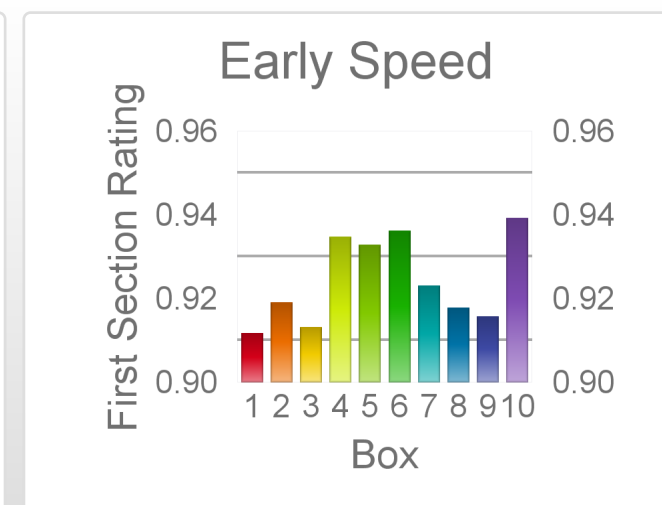

THE *get on!* CLUB

Date 17/9/2022 Track Gardens Race 3 Distance 600 Start 7:43 pm Rating 81 +/- 1.98 Early 92 +/- 1.04

Box	No	Greyhound	Trainer	Rating	Early	Late	Today	Min	Max	Career	Confidence	Odds	Class			
1	1	Morry's Gone Mad	Michael Clayton	80	91	95	78	75	80	8	0	1	1	100	27.25	
2	2	Melissa's Joy	Annette Yarnold	79	91	95	81	77	86	18	1	0	2	84	8.83	
3	3	Our Girl Hope	Tamara Ball	78	91	96	79	75	83	11	2	2	1	55	15.35	
4	4	Nice Ebby	Anne Foley	83	93	97	73	69	77	15	2	4	2	100	298.48	✓
5	5	Chop And Drop	Phillip Carrall	84	93	97	85	82	88	19	1	3	3	95	4.24	
6	6	Unlawful Act	Peter Blake	80	93	94	83	80	85	33	2	1	2	97	6.65	
7	7	Regent Tree	Lisa Lamb	80	92	96	82	80	85	36	1	2	6	98	6.9	
8	8	Just Naturally	Geoffery Case	81	91	96	82	78	86	25	1	4	6	100	7.04	✓
9	9	Sarah's Law	Lucinda Gaffney	81	91	96	81	78	85	13	0	3	2	100	8.47	
10	10	Ethical Miss	Kevin Sills	82	93	96	84	80	88	11	0	1	5	100	5.26	

The "Secret Ratings" greyhound rating service is exclusively available to Get On Club paid members only

<https://geton.club>