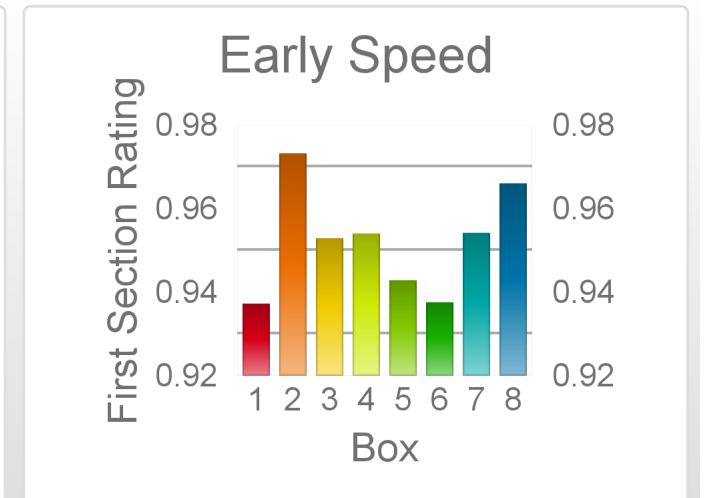

THE *get on!* CLUB

Date 12/9/2022 Track Ipswich Race 8 Distance 288 Start 1:17 pm Rating 85 +/- 1.66 Early 95 +/- 1.21

Box	No	Greyhound	Trainer	Rating	Early	Late	Today	Min	Max	Career	Confidence	Odds	Class			
1	1	He's A Minstrel	Mick Campbell	85	93	97	84	81	88	85	16	11	14	70	5.73	
2	2	Undivided	Evelyn Harris	90	97	96	83	80	86	50	10	9	5	84	8.34	
3	3	Rolling Empire	David Fitzgerald	86	95	96	86	82	90	53	13	8	7	76	4.16	
4	4	Dixie Zambora	Neil Catchpole	85	95	96	84	80	89	42	8	7	6	65	5.9	^
5	5	Killashandra	David Fitzgerald	86	94	97	87	84	90	42	7	8	5	96	3.6	^
6	6	Speedy Paws	David Fitzgerald	84	93	96	78	75	81	34	5	6	5	71	48.8	
7	7	Judy Bonus	Evelyn Harris	84	95	95	78	74	82	64	6	7	12	85	52.86	^
8	8	Moment Of Glory	Steve Woods	85	96	94	85	81	88	16	4	2	2	100	5.59	^

The "Secret Ratings" greyhound rating service is exclusively available to Get On Club paid members only

<https://geton.club>