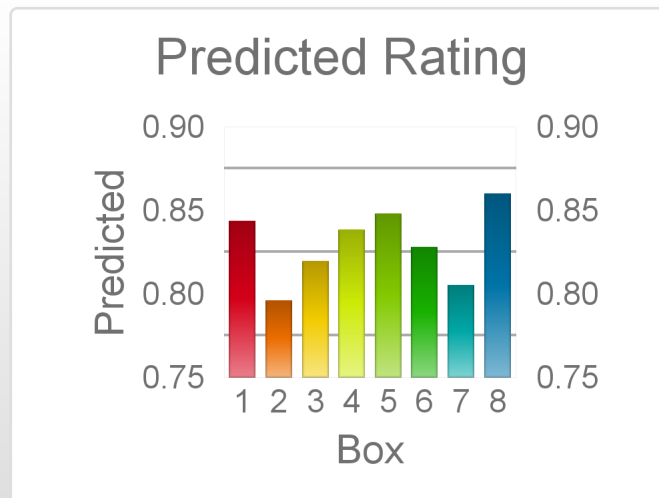

THE *get on!* CLUB

Date	12/9/2022	Track	Ipswich	Race	7	Distance	288	Start	1:02 pm	Rating	+/-	Early	+/-		
Box	No	Greyhound	Trainer	Rating	Early	Late	Today	Min	Max	Career	Confidence	Odds	Class		
1	1	Dynamite Hope	Mick Campbell	85	95	96	84	81	87	72	10	11	9	99	4.92
2	9	Babylon Boomers	Shane Topping	81	93	94	79	75	83	66	6	8	10	96	51.08
3	3	Buck Or Two	John Judd	84	94	96	81	78	85	125	16	15	12	85	12.85
4	4	Valdos	Steve Woods	85	96	96	83	80	87	65	10	10	9	99	5.87
5	5	Eye In Sky	Evelyn Harris	88	96	96	84	81	88	49	7	9	7	90	4.24
6	6	Clawfoot	Terry Guymer	82	93	95	82	78	86	24	4	4	7	88	8.76
7	7	Tuta Mimosa	Cecil Druery	80	93	95	80	77	83	43	6	2	5	59	27.94
8	8	Country Girl	Peter Hay	85	94	96	86	82	89	23	6	4	0	100	2.91

The "Secret Ratings" greyhound rating service is exclusively available to Get On Club paid members only

<https://geton.club>