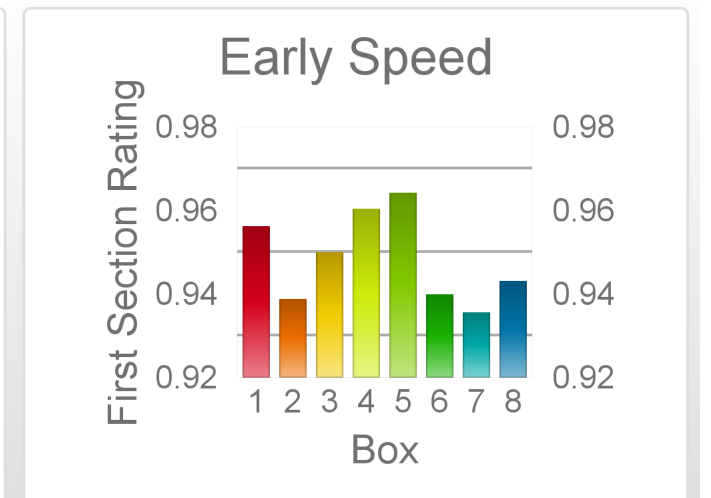

THE *get on!* CLUB

Date	12/9/2022	Track	Ipswich	Race	7	Distance	288	Start	1:02 pm	Rating	+/-	Early	+/-		
Box	No	Greyhound	Trainer	Rating	Early	Late	Today	Min	Max	Career	Confidence	Odds	Class		
1	1	Dynamite Hope	Mick Campbell	85	95	96	84	81	87	72	10	11	9	99	4.92
2	9	Babylon Boomers	Shane Topping	81	93	94	79	75	83	66	6	8	10	96	51.08
3	3	Buck Or Two	John Judd	84	94	96	81	78	85	125	16	15	12	85	12.85
4	4	Valdos	Steve Woods	85	96	96	83	80	87	65	10	10	9	99	5.87
5	5	Eye In Sky	Evelyn Harris	88	96	96	84	81	88	49	7	9	7	90	4.24
6	6	Clawfoot	Terry Guymer	82	93	95	82	78	86	24	4	4	7	88	8.76
7	7	Tuta Mimosa	Cecil Druery	80	93	95	80	77	83	43	6	2	5	59	27.94
8	8	Country Girl	Peter Hay	85	94	96	86	82	89	23	6	4	0	100	2.91

The "Secret Ratings" greyhound rating service is exclusively available to Get On Club paid members only

<https://geton.club>