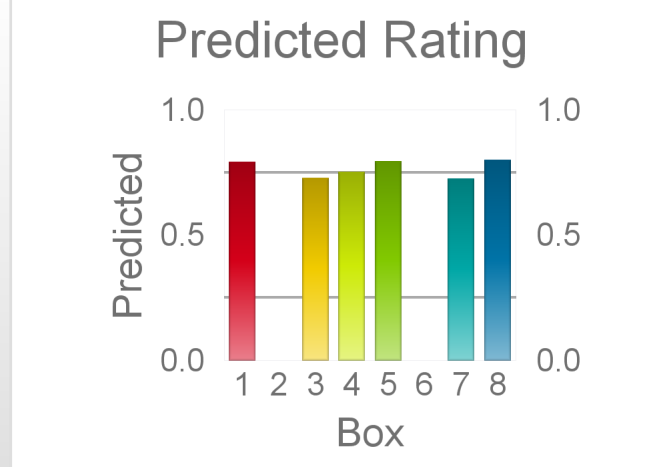

The "Secret Ratings" greyhound rating service is exclusively available to Get On Club paid members only

<https://geton.club>

THE *get on!* CLUB

| Date | 12/9/2022 | Track | Ipswich | Race | 2 | Distance | 288 | Start | 11:33 am | Rating | +/- | Early | +/- | | |
|------|-----------|------------------|-------------------|--------|-------|----------|-------|-------|----------|--------|------------|-------|-------|-----|------|
| Box | No | Greyhound | Trainer | Rating | Early | Late | Today | Min | Max | Career | Confidence | Odds | Class | | |
| 1 | 1 | King Brockie | Amy Broadrick | | | 91 | 79 | 79 | 79 | | | 2.23 | | | |
| 2 | 2 | Stop The Rain | George Kadniak | | | | ? | ? | ? | | | | | | |
| 3 | 3 | Storm Rose | Phillip Shaxson | | | 88 | 72 | 72 | 72 | | | 10.72 | | | |
| 4 | 9 | Rita's Duck | Joanne Martin | 72 | 90 | 93 | 75 | 69 | 80 | 13 | 0 | 1 | 2 | 85 | 5.66 |
| 5 | 5 | Back Flip | Kevin Forrester | 75 | 93 | 93 | 79 | 75 | 83 | 13 | 0 | 0 | 3 | 70 | 2.08 |
| 6 | 6 | Aerobic Maximum | Darren Makowiecki | | | | ? | ? | ? | | | | | | |
| 7 | 7 | One's Sweet Kiss | Alex Green | 67 | 93 | 89 | 72 | ? | ? | 1 | 0 | 0 | 0 | 100 | |
| 8 | 8 | Pirate Patchy | Daniel Bloomfield | 77 | 90 | 95 | 79 | ? | ? | 1 | 0 | 0 | 0 | 100 | |