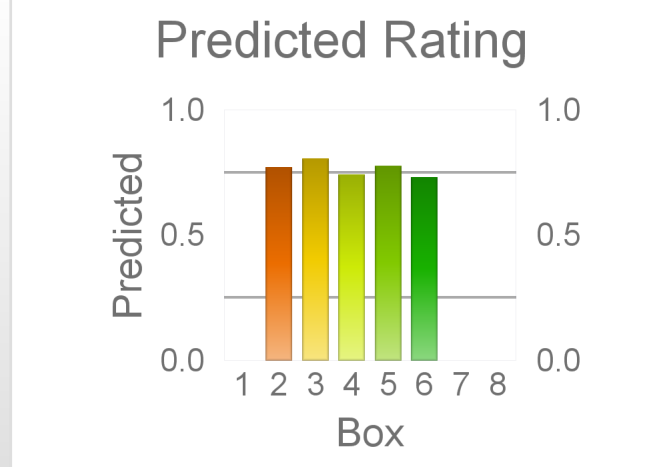

The "Secret Ratings" greyhound rating service is exclusively available to Get On Club paid members only

<https://geton.club>

THE *get on!* CLUB

| Date | 12/9/2022 | Track | Ipswich | Race | 2 | Distance | 288 | Start | 11:33 am | Rating | +/- | Early | +/- | | |
|------|-----------|------------------|-------------------|--------|-------|----------|-------|-------|----------|--------|------------|-------|-------|-----|------|
| Box | No | Greyhound | Trainer | Rating | Early | Late | Today | Min | Max | Career | Confidence | Odds | Class | | |
| 1 | 1 | King Brockie | Amy Broadrick | | | 91 | 79 | 79 | 79 | | | 2.23 | | | |
| 2 | 2 | Stop The Rain | George Kadniak | | | | ? | ? | ? | | | | | | |
| 3 | 3 | Storm Rose | Phillip Shaxson | | | 88 | 72 | 72 | 72 | | | 10.72 | | | |
| 4 | 9 | Rita's Duck | Joanne Martin | 72 | 90 | 93 | 75 | 69 | 80 | 13 | 0 | 1 | 2 | 85 | 5.66 |
| 5 | 5 | Back Flip | Kevin Forrester | 75 | 93 | 93 | 79 | 75 | 83 | 13 | 0 | 0 | 3 | 70 | 2.08 |
| 6 | 6 | Aerobic Maximum | Darren Makowiecki | | | | ? | ? | ? | | | | | | |
| 7 | 7 | One's Sweet Kiss | Alex Green | 67 | 93 | 89 | 72 | ? | ? | 1 | 0 | 0 | 0 | 100 | |
| 8 | 8 | Pirate Patchy | Daniel Bloomfield | 77 | 90 | 95 | 79 | ? | ? | 1 | 0 | 0 | 0 | 100 | |