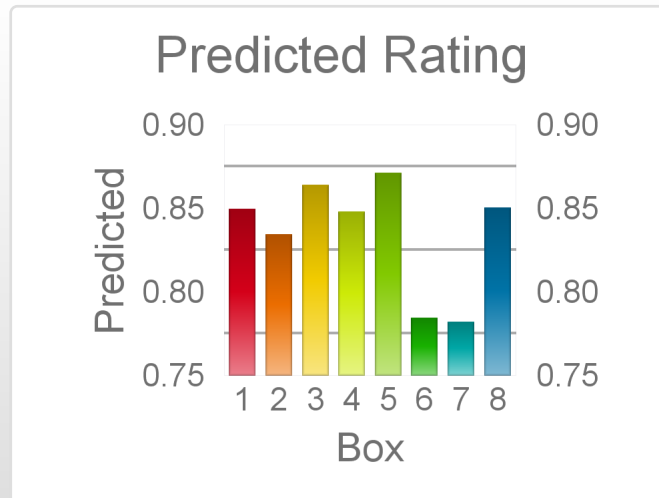

THE *get on!* CLUB

Date 12/9/2022 Track Ipswich Race 8 Distance 288 Start 1:17 pm Rating 85 +/- 1.66 Early 95 +/- 1.21

Box	No	Greyhound	Trainer	Rating	Early	Late	Today	Min	Max	Career	Confidence	Odds	Class			
1	1	He's A Minstrel	Mick Campbell	85	93	97	84	81	88	85	16	11	14	70	5.73	
2	2	Undivided	Evelyn Harris	90	97	96	83	80	86	50	10	9	5	84	8.34	
3	3	Rolling Empire	David Fitzgerald	86	95	96	86	82	90	53	13	8	7	76	4.16	
4	4	Dixie Zambora	Neil Catchpole	85	95	96	84	80	89	42	8	7	6	65	5.9	^
5	5	Killashandra	David Fitzgerald	86	94	97	87	84	90	42	7	8	5	96	3.6	^
6	6	Speedy Paws	David Fitzgerald	84	93	96	78	75	81	34	5	6	5	71	48.8	
7	7	Judy Bonus	Evelyn Harris	84	95	95	78	74	82	64	6	7	12	85	52.86	^
8	8	Moment Of Glory	Steve Woods	85	96	94	85	81	88	16	4	2	2	100	5.59	^

The "Secret Ratings" greyhound rating service is exclusively available to Get On Club paid members only

<https://geton.club>