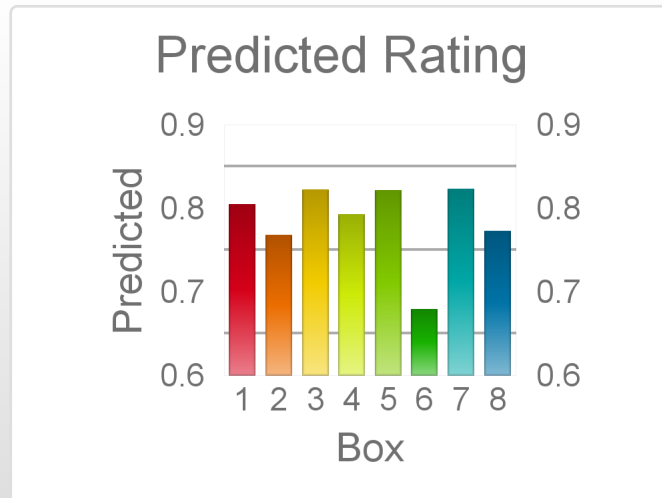

THE *get on!* CLUB

Date	12/9/2022	Track	Ipswich	Race	4	Distance	288	Start	12:10 pm	Rating	+/-	Early	+/-		
Box	No	Greyhound	Trainer	Rating	Early	Late	Today	Min	Max	Career	Confidence	Odds	Class		
1	1	Rosdue Kodiak	Terrence Chapman	77	92	94	80	76	84	36	1	3	8	95	5.67
2	2	Kaypat World	Adrian Gates	77	92	93	76	72	80	24	1	2	1	71	10.89
3	3	Transient	Craig Schmidt			96	82	82	82						4.67
4	4	Run Roly Run	Kerry Hoggan	81	92	95	79	76	82	6	1	2	1	67	7.03
5	5	Always Broke	Warren Nicholls	84	92	96	82	79	85	3	1	0	0	67	4.39
6	6	Aerobic Rouge	Robert Jacobsen	74	93	91	67	62	73	14	1	2	1	93	163.86
7	7	Pretty Fernando	Paul Graham	79	92	94	82	76	88	6	1	1	1	100	4.14
8	8	Stop Traffic	Karl Buhner	78	91	93	77	73	81	3	1	0	0	67	9.97

The "Secret Ratings" greyhound rating service is exclusively available to Get On Club paid members only

<https://geton.club>