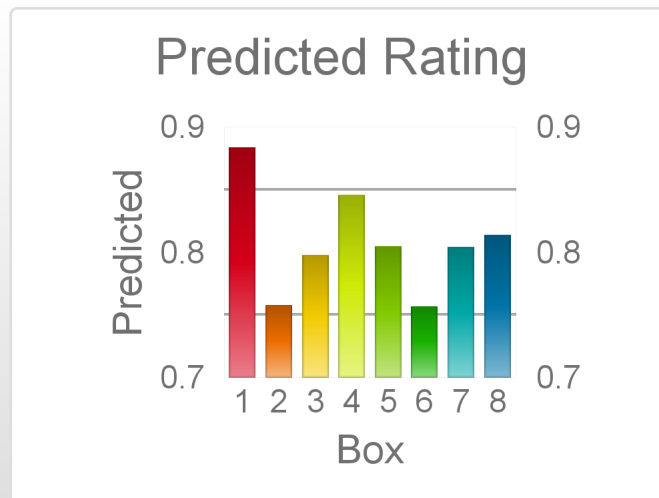

THE *get on!* CLUB

Date 12/9/2022 Track Ipswich Race 10 Distance 288 Start 2:09 pm Rating 81 +/- 2.54 Early 93 +/- 1.13

Box	No	Greyhound	Trainer	Rating	Early	Late	Today	Min	Max	Career	Confidence	Odds	Class			
1	1	Roulette	Mick Campbell	84	93	97	88	84	92	103	16	6	12	41	2.29	
2	2	Tuta Poppy	Cecil Druery	77	92	93	75	71	80	59	4	2	10	21	29.58	
3	3	Expat Kitty Hawk	Jason Bloomfield	83	93	95	79	76	83	47	6	6	6	75	10.39	✓
4	4	Ruby Duck	Joanne Martin	81	93	95	84	81	88	13	2	2	2	100	4.07	
5	5	Capture Bart	Robert Jacobsen	86	94	96	80	78	82	96	14	17	23	96	9.09	✓✓
6	6	Thirty Red	Malcolm Cuneo	80	91	96	75	70	81	73	12	8	4	94	30.78	
7	7	Mistletoe Magic	Michael Geraghty	79	94	94	80	77	82	19	2	2	5	90	9.15	
8	8	Tyrant Duck	Steve Swan	81	93	95	81	78	84	70	4	8	11	95	7.4	

The "Secret Ratings" greyhound rating service is exclusively available to Get On Club paid members only

<https://geton.club>