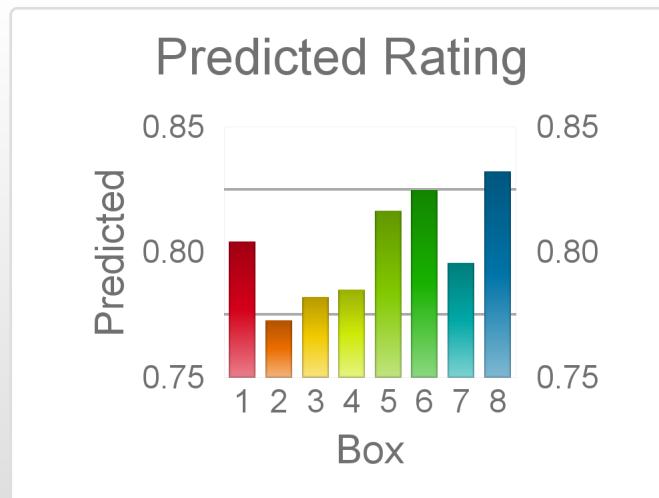

THE *get on!* CLUB

Date 12/9/2022 Track Ipswich Race 12 Distance 288 Start 2:44 pm Rating 79 +/- 2.26 Early 93 +/- .77

Box	No	Greyhound	Trainer	Rating	Early	Late	Today	Min	Max	Career	Confidence	Odds	Class			
1	1	He's The Outlaw	Garry Gilbert	80	94	94	80	75	85	22	4	3	3	64	7.73	
2	2	Betty Jo	Ashley Bock	80	92	95	77	74	80	78	5	1	9	67	36.29	
3	3	Keep It Classy	Scott McGuinness	78	92	94	78	74	81	13	2	1	0	93	20.52	✓✓
4	4	Wicked Illusion	Darren Makowiecki	77	93	92	78	75	82	38	1	3	4	77	17.5	✓
5	5	Which Witch	Dianna Buxton	80	93	94	81	77	86	41	3	7	4	61	4.72	
6	6	Be Kind Rewind	Mick Campbell	79	93	94	82	76	88	30	1	2	2	40	3.81	
7	7	Urraca	Joanne Martin	83	93	94	79	76	82	34	1	0	5	74	10.08	
8	8	Desperado Lad	Alex Green	83	94	95	83	79	87	48	7	5	2	84	2.75	✓

The "Secret Ratings" greyhound rating service is exclusively available to Get On Club paid members only

<https://geton.club>