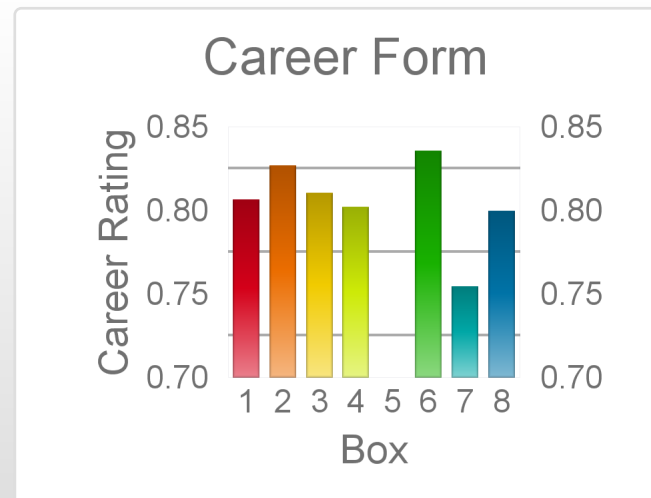

THE *get on!* CLUB

Date	12/9/2022	Track	Ipswich	Race	11	Distance	288	Start	2:27 pm	Rating	+/-	Early	+/-		
Box	No	Greyhound	Trainer	Rating	Early	Late	Today	Min	Max	Career	Confidence	Odds	Class		
1	1	Codrington Queen	Alex Green	80	94	92	81	77	85	10	2	0	1	50	6.36
2	2	Jane Anne	Cameron Scott	82	94	95	83	80	85	32	3	6	3	88	3.86
3	3	Two Old Mates	Evelyn Harris	81	92	97	83	77	89	15	2	1	1	40	3.55
4	4	Zack	Terry Guymer	80	93	94	81	76	87	14	2	2	1	86	5.51
5	5	Sugar Pie	Cynthia Suttle				?	?	?						
6	6	Like The Wind	Steve Woods	83	94	95	82	79	85	17	2	5	4	95	4.19
7	7	Mount Isa Lad	Darryl Sutton	75	89	95	77	72	83	13	2	2	0	31	49.06
8	8	Drink Ciders	John Bradley	79	92	94	79	76	83	11	2	2	0	82	16.39

The "Secret Ratings" greyhound rating service is exclusively available to Get On Club paid members only

<https://geton.club>