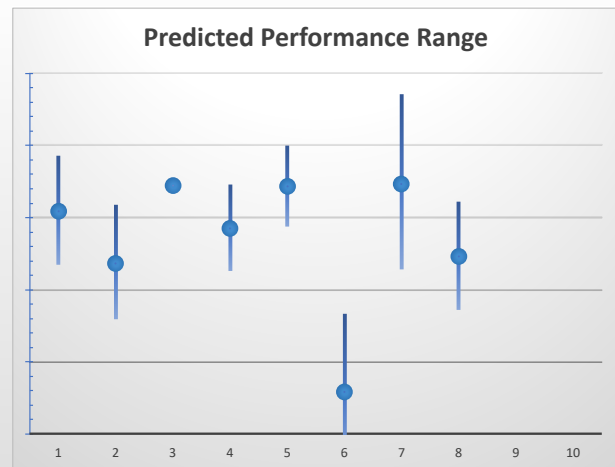

THE *get on!* CLUB

Date	12/9/2022	Track	Ipswich	Race	4	Distance	288	Start	12:10 pm	Rating	+/-	Early	+/-		
Box	No	Greyhound	Trainer	Rating	Early	Late	Today	Min	Max	Career	Confidence	Odds	Class		
1	1	Rosdue Kodiak	Terrence Chapman	77	92	94	80	76	84	36	1	3	8	95	5.67
2	2	Kaypat World	Adrian Gates	77	92	93	76	72	80	24	1	2	1	71	10.89
3	3	Transient	Craig Schmidt			96	82	82	82						4.67
4	4	Run Roly Run	Kerry Hoggan	81	92	95	79	76	82	6	1	2	1	67	7.03
5	5	Always Broke	Warren Nicholls	84	92	96	82	79	85	3	1	0	0	67	4.39
6	6	Aerobic Rouge	Robert Jacobsen	74	93	91	67	62	73	14	1	2	1	93	163.86
7	7	Pretty Fernando	Paul Graham	79	92	94	82	76	88	6	1	1	1	100	4.14
8	8	Stop Traffic	Karl Buhner	78	91	93	77	73	81	3	1	0	0	67	9.97

The "Secret Ratings" greyhound rating service is exclusively available to Get On Club paid members only

<https://geton.club>