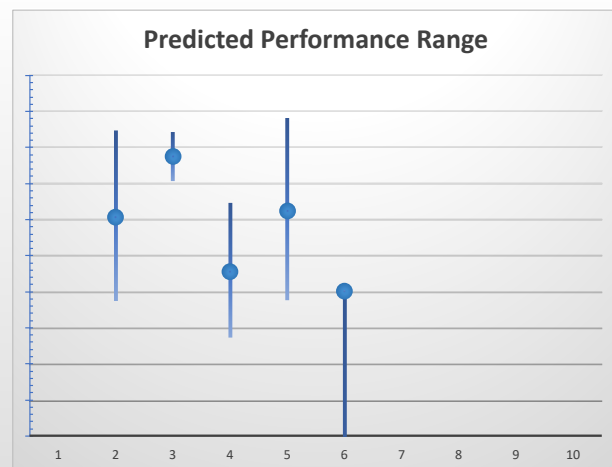

The "Secret Ratings" greyhound rating service is exclusively available to Get On Club paid members only

<https://geton.club>

THE *get on!* CLUB

| Date | 12/9/2022 | Track | Ipswich | Race | 2 | Distance | 288 | Start | 11:33 am | Rating | +/- | Early | +/- | | |
|------|-----------|------------------|-------------------|--------|-------|----------|-------|-------|----------|--------|------------|-------|-------|-----|------|
| Box | No | Greyhound | Trainer | Rating | Early | Late | Today | Min | Max | Career | Confidence | Odds | Class | | |
| 1 | 1 | King Brockie | Amy Broadrick | | | 91 | 79 | 79 | 79 | | | 2.23 | | | |
| 2 | 2 | Stop The Rain | George Kadniak | | | | ? | ? | ? | | | | | | |
| 3 | 3 | Storm Rose | Phillip Shaxson | | | 88 | 72 | 72 | 72 | | | 10.72 | | | |
| 4 | 9 | Rita's Duck | Joanne Martin | 72 | 90 | 93 | 75 | 69 | 80 | 13 | 0 | 1 | 2 | 85 | 5.66 |
| 5 | 5 | Back Flip | Kevin Forrester | 75 | 93 | 93 | 79 | 75 | 83 | 13 | 0 | 0 | 3 | 70 | 2.08 |
| 6 | 6 | Aerobic Maximum | Darren Makowiecki | | | | ? | ? | ? | | | | | | |
| 7 | 7 | One's Sweet Kiss | Alex Green | 67 | 93 | 89 | 72 | ? | ? | 1 | 0 | 0 | 0 | 100 | |
| 8 | 8 | Pirate Patchy | Daniel Bloomfield | 77 | 90 | 95 | 79 | ? | ? | 1 | 0 | 0 | 0 | 100 | |