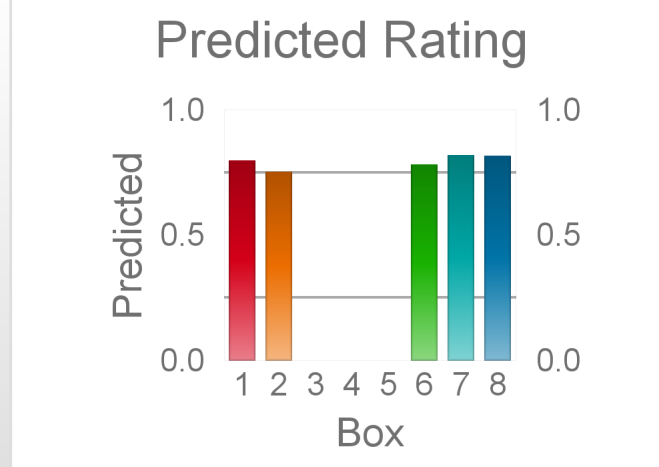

THE *get on!* CLUB

Date 12/9/2022 Track Ipswich Race 3 Distance 288 Start 11:52 am Rating +/- Early +/-

Box	No	Greyhound	Trainer	Rating	Early	Late	Today	Min	Max	Career	Confidence	Odds	Class		
1	1	Mr. Freeze	David Fitzgerald	74	92	92	79	?	?	4	0	1	1	25	?
2	2	Snow Storm	Malcolm Cuneo	71	91	91	75	72	77	2	0	0	0	100	19.78
3	3	Where's The Sky	Gary Pearce				?	?	?						
4	4	Ninja Blues	Darren Makowiecki				?	?	?						
5	5	Mr. Minute	Gerard Bowe				?	?	?						
6	6	Palmdale	Chris Brydon	80	93	94	78	75	80	4	0	2	0	100	5.21
7	7	Magic Simon	Anne Clelland			94	81	81	81						2.05
8	8	Majestic Shot	Brian Francis			94	81	81	81						2.13

The "Secret Ratings" greyhound rating service is exclusively available to Get On Club paid members only

<https://geton.club>