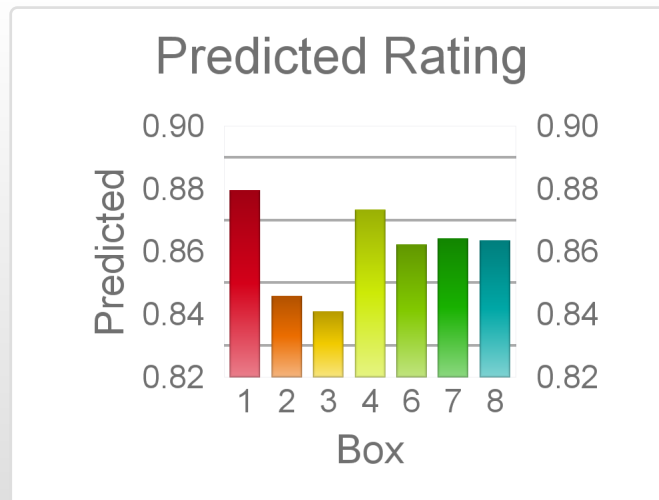

THE *get on!* CLUB

Date 12/9/2022 Track Ipswich Race 9 Distance 288 Start 1:42 pm Rating 86 +/- 4.04 Early 95 +/- 1.44

Box	No	Greyhound	Trainer	Rating	Early	Late	Today	Min	Max	Career	Confidence	Odds	Class		
1	1	Hide The Cash	Malcolm Cuneo	85	94	96	87	82	93	31	7	4	2	65	2.86
2	2	Drink Shandies	John Bradley	84	94	95	84	80	88	65	10	11	5	94	21.68
3	3	Dynamite Travis	Mick Campbell	85	94	95	84	80	87	87	11	12	16	81	31.65
4	4	Shining Force	Jason Bloomfield	85	95	96	87	83	90	17	6	2	4	95	3.58
6	6	Orson Laurie	Evelyn Harris	95	98	97	86	83	88	45	22	7	2	89	6.55
7	7	Mine	Terry Guymer	84	95	97	86	83	89	42	7	11	5	96	5.75
8	8	Ringbark Rattler	Serena Lawrance	85	95	96	86	82	90	42	6	7	9	93	6

The "Secret Ratings" greyhound rating service is exclusively available to Get On Club paid members only

<https://geton.club>