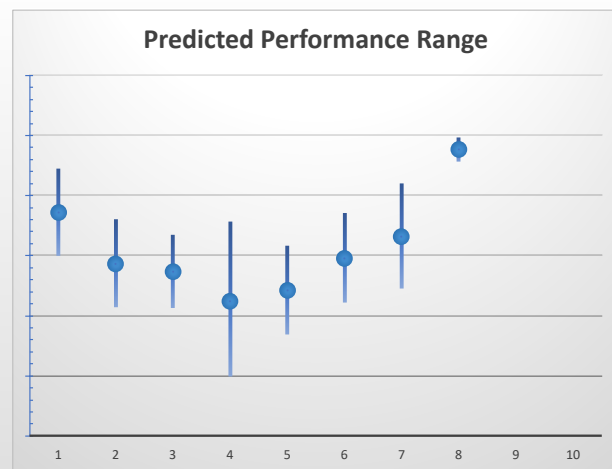

THE *get on!* CLUB

Date 12/9/2022 Track Ipswich Race 5 Distance 288 Start 12:28 pm Rating 79 +/- 3.05 Early 93 +/- 1.2

Box	No	Greyhound	Trainer	Rating	Early	Late	Today	Min	Max	Career	Confidence	Odds	Class			
1	1	Queen Missile	Chris Brydon	77	92	93	83	80	87	15	1	1	6	34	4.52	
2	2	Werina Shadow	Noel Evans	76	93	93	79	75	83	11	1	1	2	91	11.39	
3	3	Serene Way	Cynthia Suttle	76	93	93	78	75	81	24	1	1	1	75	14.2	
4	4	Spritely Olive	Evelyn Harris	79	91	95	76	69	82	14	1	1	3	86	24.33	
5	5	Dirty Martini	Michael Geraghty	77	93	92	77	73	80	18	1	2	4	84	21.65	^
6	9	Contract	Scott Mcguiness	80	93	95	79	76	83	15	1	4	1	94	10.16	
7	7	November	George Kadniak	80	94	94	81	77	86	25	1	5	6	92	6.55	
8	8	Key Moment	Justin Bowe	86	95	97	88	87	89	2	0	2	0	100	2.07	

The "Secret Ratings" greyhound rating service is exclusively available to Get On Club paid members only

<https://geton.club>