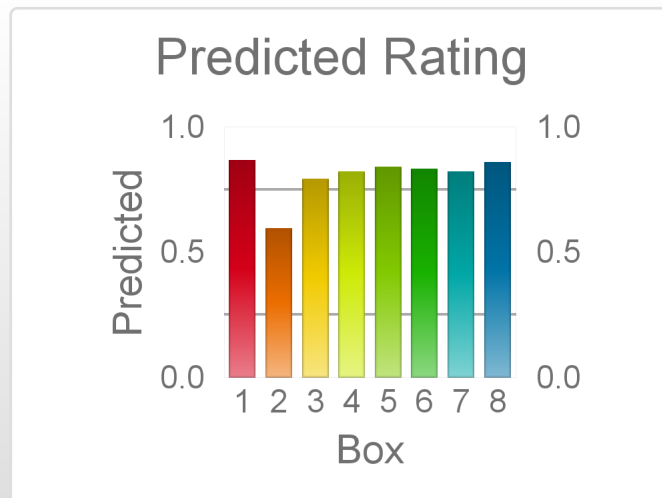

THE *get on!* CLUB

Date 12/9/2022 Track Ipswich Race 6 Distance 288 Start 12:46 pm Rating 81 +/- 3.01 Early 91 +/- 8.49

Box	No	Greyhound	Trainer	Rating	Early	Late	Today	Min	Max	Career	Confidence	Odds	Class			
1	1	Where's Johnson	Greg Deering	85	94	96	86	81	92	8	4	2	1	88	4.38	
2	2	Despicable Josh	Keith Donaldson	81	93	95	59	57	62	67	3	16	14	59	338.49	✓✓
3	3	Mister Tyrell	Cynthia Suttle	78	93	94	79	74	84	33	3	2	2	76	8.96	✓
4	4	Ava's Boy	Diane Hannon	80	94	94	82	78	85	25	2	5	4	92	6.69	
5	9	Jekyll Jye	Alex Green	83	95	93	83	79	88	5	2	1	0	100	5.64	
6	6	Gundy Boy	Darryl Sutton	78	92	95	83	79	87	14	2	3	2	29	5.97	
7	7	Stardust Dreams	Steve Woods	82	93	95	82	79	85	30	3	5	4	94	6.58	✓
8	8	Alvey	Jason Aylward	84	94	96	85	82	89	21	3	9	3	96	4.74	

The "Secret Ratings" greyhound rating service is exclusively available to Get On Club paid members only

<https://geton.club>