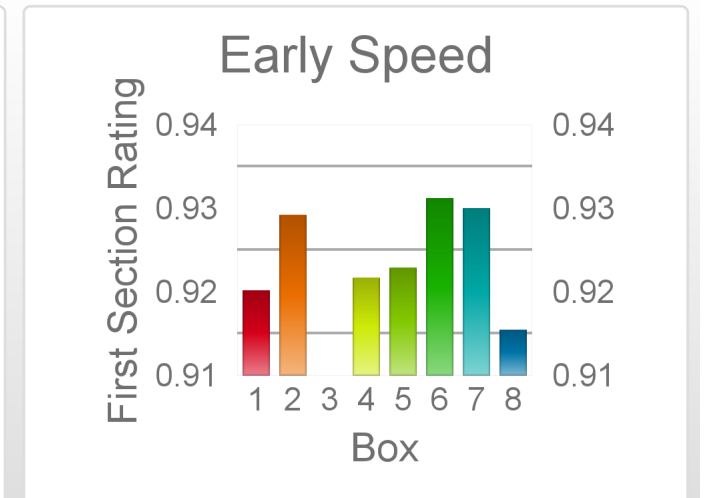

THE *get on!* CLUB

Date	12/9/2022	Track	Ipswich	Race	4	Distance	288	Start	12:10 pm	Rating	+/-	Early	+/-		
Box	No	Greyhound	Trainer	Rating	Early	Late	Today	Min	Max	Career	Confidence	Odds	Class		
1	1	Rosdue Kodiak	Terrence Chapman	77	92	94	80	76	84	36	1	3	8	95	5.67
2	2	Kaypat World	Adrian Gates	77	92	93	76	72	80	24	1	2	1	71	10.89
3	3	Transient	Craig Schmidt			96	82	82	82						4.67
4	4	Run Roly Run	Kerry Hoggan	81	92	95	79	76	82	6	1	2	1	67	7.03
5	5	Always Broke	Warren Nicholls	84	92	96	82	79	85	3	1	0	0	67	4.39
6	6	Aerobic Rouge	Robert Jacobsen	74	93	91	67	62	73	14	1	2	1	93	163.86
7	7	Pretty Fernando	Paul Graham	79	92	94	82	76	88	6	1	1	1	100	4.14
8	8	Stop Traffic	Karl Buhner	78	91	93	77	73	81	3	1	0	0	67	9.97

The "Secret Ratings" greyhound rating service is exclusively available to Get On Club paid members only

<https://geton.club>