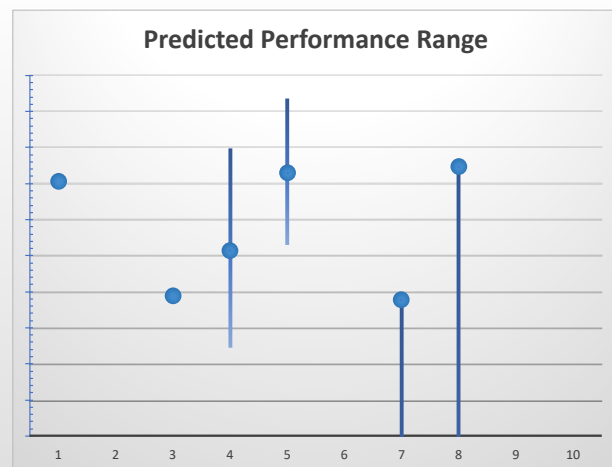

The "Secret Ratings" greyhound rating service is exclusively available to Get On Club paid members only

<https://geton.club>

THE *get on!* CLUB

| Date | 12/9/2022 | Track | Ipswich | Race | 2 | Distance | 288 | Start | 11:33 am | Rating | +/- | Early | +/- | | |
|------|-----------|------------------|-------------------|--------|-------|----------|-------|-------|----------|--------|------------|-------|-------|-----|------|
| Box | No | Greyhound | Trainer | Rating | Early | Late | Today | Min | Max | Career | Confidence | Odds | Class | | |
| 1 | 1 | King Brockie | Amy Broadrick | | | 91 | 79 | 79 | 79 | | | 2.23 | | | |
| 2 | 2 | Stop The Rain | George Kadniak | | | | ? | ? | ? | | | | | | |
| 3 | 3 | Storm Rose | Phillip Shaxson | | | 88 | 72 | 72 | 72 | | | 10.72 | | | |
| 4 | 9 | Rita's Duck | Joanne Martin | 72 | 90 | 93 | 75 | 69 | 80 | 13 | 0 | 1 | 2 | 85 | 5.66 |
| 5 | 5 | Back Flip | Kevin Forrester | 75 | 93 | 93 | 79 | 75 | 83 | 13 | 0 | 0 | 3 | 70 | 2.08 |
| 6 | 6 | Aerobic Maximum | Darren Makowiecki | | | | ? | ? | ? | | | | | | |
| 7 | 7 | One's Sweet Kiss | Alex Green | 67 | 93 | 89 | 72 | ? | ? | 1 | 0 | 0 | 0 | 100 | |
| 8 | 8 | Pirate Patchy | Daniel Bloomfield | 77 | 90 | 95 | 79 | ? | ? | 1 | 0 | 0 | 0 | 100 | |