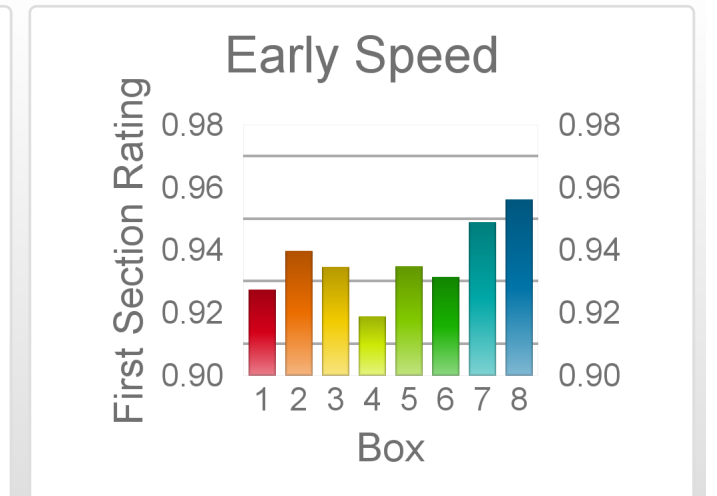

THE *get on!* CLUB

Date 12/9/2022 Track Ipswich Race 5 Distance 288 Start 12:28 pm Rating 79 +/- 3.05 Early 93 +/- 1.2

Box	No	Greyhound	Trainer	Rating	Early	Late	Today	Min	Max	Career	Confidence	Odds	Class			
1	1	Queen Missile	Chris Brydon	77	92	93	83	80	87	15	1	1	6	34	4.52	
2	2	Werina Shadow	Noel Evans	76	93	93	79	75	83	11	1	1	2	91	11.39	
3	3	Serene Way	Cynthia Suttle	76	93	93	78	75	81	24	1	1	1	75	14.2	
4	4	Spritely Olive	Evelyn Harris	79	91	95	76	69	82	14	1	1	3	86	24.33	
5	5	Dirty Martini	Michael Geraghty	77	93	92	77	73	80	18	1	2	4	84	21.65	^
6	9	Contract	Scott Mcguiness	80	93	95	79	76	83	15	1	4	1	94	10.16	
7	7	November	George Kadniak	80	94	94	81	77	86	25	1	5	6	92	6.55	
8	8	Key Moment	Justin Bowe	86	95	97	88	87	89	2	0	2	0	100	2.07	

The "Secret Ratings" greyhound rating service is exclusively available to Get On Club paid members only

<https://geton.club>