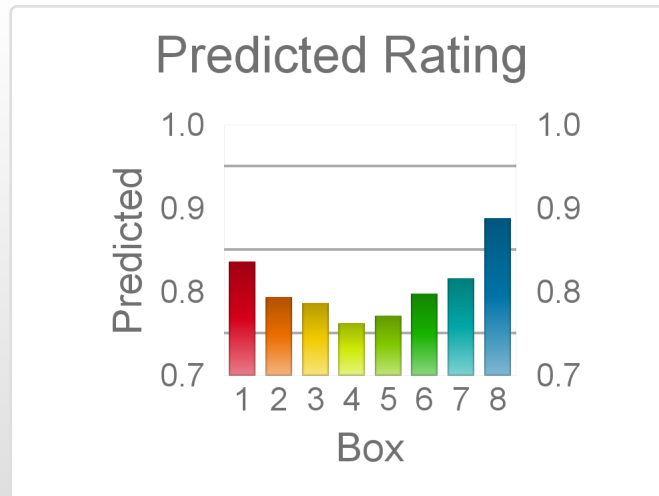

THE *get on!* CLUB

Date 12/9/2022 Track Ipswich Race 5 Distance 288 Start 12:28 pm Rating 79 +/- 3.05 Early 93 +/- 1.2

Box	No	Greyhound	Trainer	Rating	Early	Late	Today	Min	Max	Career	Confidence	Odds	Class			
1	1	Queen Missile	Chris Brydon	77	92	93	83	80	87	15	1	1	6	34	4.52	
2	2	Werina Shadow	Noel Evans	76	93	93	79	75	83	11	1	1	2	91	11.39	
3	3	Serene Way	Cynthia Suttle	76	93	93	78	75	81	24	1	1	1	75	14.2	
4	4	Spritely Olive	Evelyn Harris	79	91	95	76	69	82	14	1	1	3	86	24.33	
5	5	Dirty Martini	Michael Geraghty	77	93	92	77	73	80	18	1	2	4	84	21.65	^
6	9	Contract	Scott Mcguiness	80	93	95	79	76	83	15	1	4	1	94	10.16	
7	7	November	George Kadniak	80	94	94	81	77	86	25	1	5	6	92	6.55	
8	8	Key Moment	Justin Bowe	86	95	97	88	87	89	2	0	2	0	100	2.07	

The "Secret Ratings" greyhound rating service is exclusively available to Get On Club paid members only

<https://geton.club>