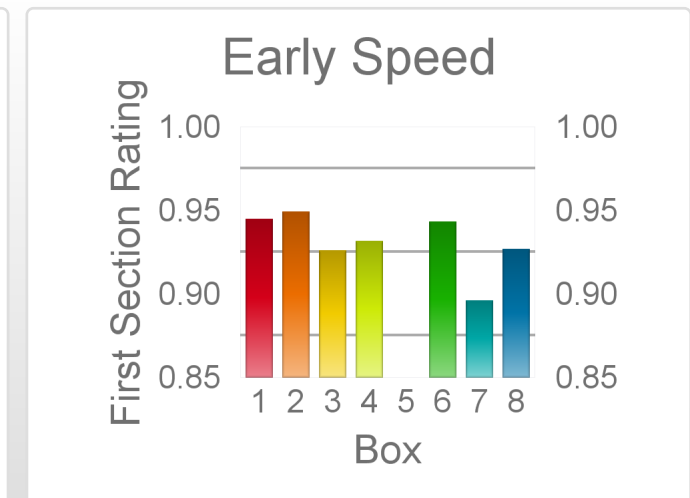

THE *get on!* CLUB

Date	12/9/2022	Track	Ipswich	Race	11	Distance	288	Start	2:27 pm	Rating	+/-	Early	+/-		
Box	No	Greyhound	Trainer	Rating	Early	Late	Today	Min	Max	Career	Confidence	Odds	Class		
1	1	Codrington Queen	Alex Green	80	94	92	81	77	85	10	2	0	1	50	6.36
2	2	Jane Anne	Cameron Scott	82	94	95	83	80	85	32	3	6	3	88	3.86
3	3	Two Old Mates	Evelyn Harris	81	92	97	83	77	89	15	2	1	1	40	3.55
4	4	Zack	Terry Guymer	80	93	94	81	76	87	14	2	2	1	86	5.51
5	5	Sugar Pie	Cynthia Suttle				?	?	?						
6	6	Like The Wind	Steve Woods	83	94	95	82	79	85	17	2	5	4	95	4.19
7	7	Mount Isa Lad	Darryl Sutton	75	89	95	77	72	83	13	2	2	0	31	49.06
8	8	Drink Ciders	John Bradley	79	92	94	79	76	83	11	2	2	0	82	16.39

The "Secret Ratings" greyhound rating service is exclusively available to Get On Club paid members only

<https://geton.club>