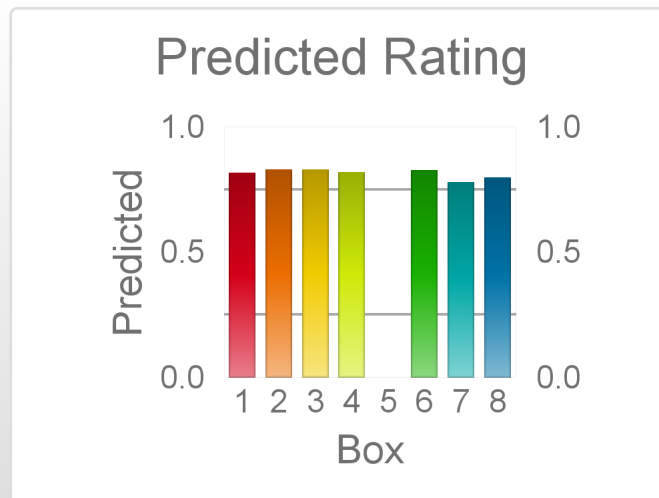

THE *get on!* CLUB

Date	12/9/2022	Track	Ipswich	Race	11	Distance	288	Start	2:27 pm	Rating	+/-	Early	+/-		
Box	No	Greyhound	Trainer	Rating	Early	Late	Today	Min	Max	Career	Confidence	Odds	Class		
1	1	Codrington Queen	Alex Green	80	94	92	81	77	85	10	2	0	1	50	6.36
2	2	Jane Anne	Cameron Scott	82	94	95	83	80	85	32	3	6	3	88	3.86
3	3	Two Old Mates	Evelyn Harris	81	92	97	83	77	89	15	2	1	1	40	3.55
4	4	Zack	Terry Guymer	80	93	94	81	76	87	14	2	2	1	86	5.51
5	5	Sugar Pie	Cynthia Suttle				?	?	?						
6	6	Like The Wind	Steve Woods	83	94	95	82	79	85	17	2	5	4	95	4.19
7	7	Mount Isa Lad	Darryl Sutton	75	89	95	77	72	83	13	2	2	0	31	49.06
8	8	Drink Ciders	John Bradley	79	92	94	79	76	83	11	2	2	0	82	16.39

The "Secret Ratings" greyhound rating service is exclusively available to Get On Club paid members only

<https://geton.club>