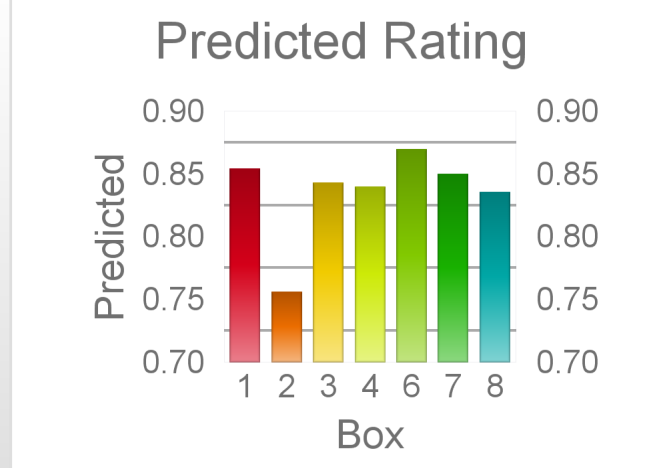

THE *get on!* CLUB

Date 17/9/2022 Track Ipswich Race 9 Distance 520 Start 8:19 pm Rating 84 +/- 2.03 Early 94 +/- .97

Box	No	Greyhound	Trainer	Rating	Early	Late	Today	Min	Max	Career	Confidence	Odds	Class			
1	1	Rio Riley	Jayson Valentine	82	93	95	85	81	89	23	2	0	4	74	4.56	
2	2	Willow's Pride	Christopher	81	94	95	75	71	79	9	1	1	3	100	134.77	^
3	3	Iconic	Peter Wilson	85	94	96	84	80	87	28	3	5	6	83	5.77	
4	4	Energetic Cloud	Christi Lombe	84	92	97	83	80	87	40	2	10	4	95	6.27	^
6	6	Red Buzz	Jedda Cutlack	88	95	96	86	84	89	38	9	9	11	93	3.37	
7	7	Cool Hand Steve	Sergio Livotto	85	93	96	84	79	91	8	2	2	1	75	5.01	
8	8	Maywyn Idris	Robert Essex	86	93	95	83	81	86	34	5	9	4	98	6.96	v

The "Secret Ratings" greyhound rating service is exclusively available to Get On Club paid members only

<https://geton.club>