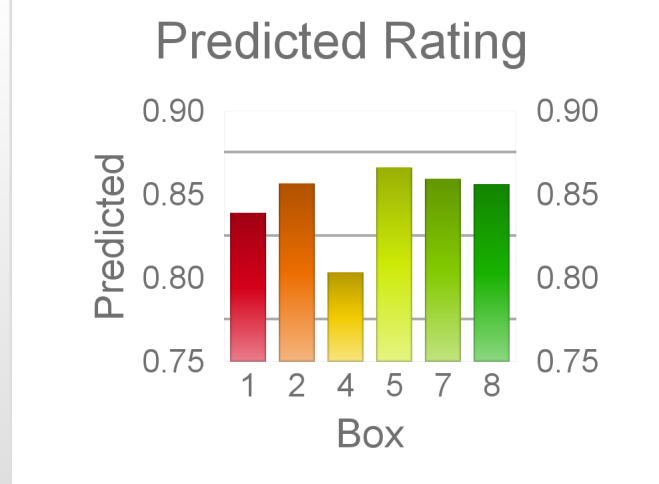

THE *get on!* CLUB

Date	17/9/2022	Track	Ipswich	Race	3	Distance	520	Start	6:13 pm	Rating	+/-	Early	+/-		
Box	No	Greyhound	Trainer	Rating	Early	Late	Today	Min	Max	Career	Confidence	Odds	Class		
1	1	Polly's Courier	Rob Purtle	82	92	95	83	79	88	34	3	9	7	71	7.56
2	2	Select Moment	Gary Mackay	87	95	96	85	82	89	20	5	1	6	100	4.13
4	4	Cow Palace	Sam Lees	80	92	95	80	77	82	28	2	1	2	100	43.96
5	5	Sorority	Jedda Cutlack	88	95	97	86	82	90	10	4	2	0	90	3.12
7	7	Hara's Pandora	Tarquin Neal			96	85	85	85						4.08
8	8	Smart Houdini	Paul Cauchi	83	96	95	85	81	90	20	4	1	1	75	4.23

The "Secret Ratings" greyhound rating service is exclusively available to Get On Club paid members only

<https://geton.club>