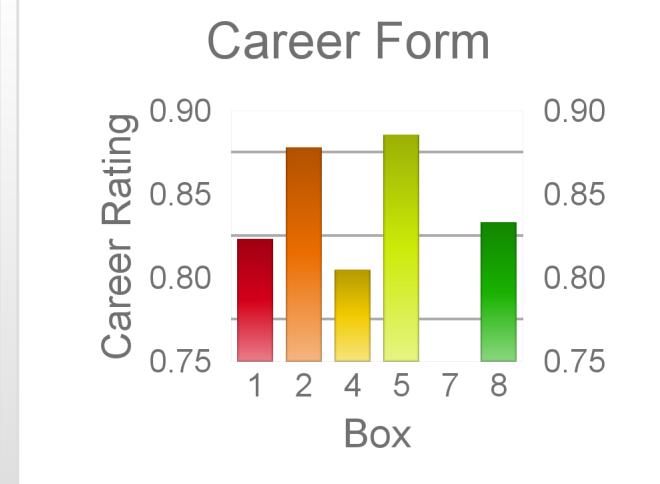

THE *get on!* CLUB

Date	17/9/2022	Track	Ipswich	Race	3	Distance	520	Start	6:13 pm	Rating	+/-	Early	+/-		
Box	No	Greyhound	Trainer	Rating	Early	Late	Today	Min	Max	Career	Confidence	Odds	Class		
1	1	Polly's Courier	Rob Purtle	82	92	95	83	79	88	34	3	9	7	71	7.56
2	2	Select Moment	Gary Mackay	87	95	96	85	82	89	20	5	1	6	100	4.13
4	4	Cow Palace	Sam Lees	80	92	95	80	77	82	28	2	1	2	100	43.96
5	5	Sorority	Jedda Cutlack	88	95	97	86	82	90	10	4	2	0	90	3.12
7	7	Hara's Pandora	Tarquin Neal			96	85	85	85						4.08
8	8	Smart Houdini	Paul Cauchi	83	96	95	85	81	90	20	4	1	1	75	4.23

The "Secret Ratings" greyhound rating service is exclusively available to Get On Club paid members only

<https://geton.club>