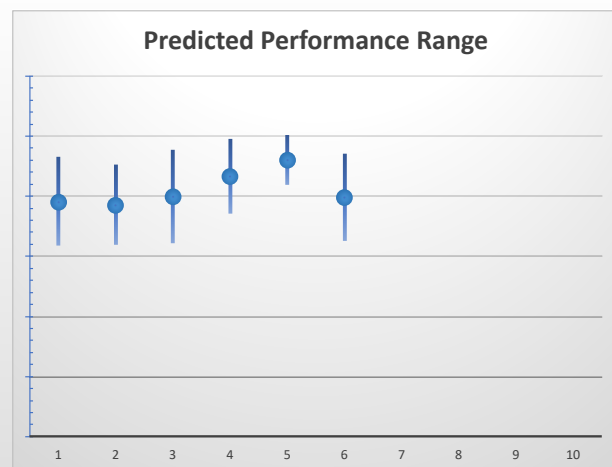

THE *get on!* CLUB

Date 17/9/2022 Track Ipswich Race 4 Distance 520 Start 6:28 pm Rating 85 +/- 3.47 Early 94 +/- 1.08

Box	No	Greyhound	Trainer	Rating	Early	Late	Today	Min	Max	Career	Confidence	Odds	Class			
1	1	Tiki Bar	Dyllan Heddles	84	94	96	84	80	88	30	5	6	6	84	12.04	^
2	2	Samson's Delilah	Peter Cauchi	83	93	95	84	80	87	29	4	6	2	97	16.95	
4	4	Scintillate	Jedda Cutlack	86	94	97	84	81	88	11	3	2	0	91	8.45	
5	5	Godges	Grant Franklin	86	96	95	86	83	89	31	4	7	3	94	3.26	
7	7	Hara's River	Jemma Daley	89	95	98	87	85	90	21	8	5	2	100	1.9	✓
8	8	Polly's Paws	Bruce Wellington	79	93	95	84	81	88	23	2	0	4	83	9.34	^

The "Secret Ratings" greyhound rating service is exclusively available to Get On Club paid members only

<https://geton.club>