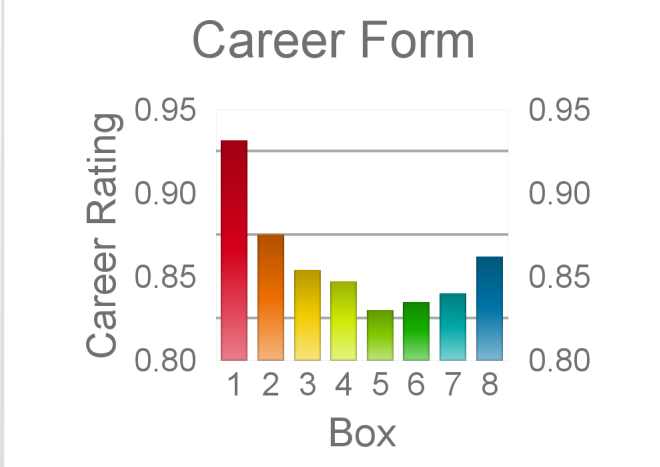

THE *get on!* CLUB

Date 17/9/2022 Track Ipswich Race 5 Distance 520 Start 6:48 pm Rating 85 +/- 3.28 Early 94 +/- .92

Box	No	Greyhound	Trainer	Rating	Early	Late	Today	Min	Max	Career	Confidence	Odds	Class			
1	1	Black Comanche	Gregory Stella	93	96	99	90	88	93	23	11	6	3	74	1.86	✓
2	2	Hara's Herbie	Jemma Daley	87	95	96	86	83	89	22	6	5	5	96	6.44	✓✓
3	3	Context	Trevor Lindsay	85	94	95	83	78	87	11	3	2	1	100	20.33	
4	4	Jerry	John Catton	84	92	96	84	81	87	12	1	5	2	100	13.94	^
5	5	Armstrong	Robert Essex	82	94	95	85	80	89	13	2	2	2	100	8.93	^
6	6	Antonio's Pride	Paul Cauchi	83	94	96	84	80	89	24	4	2	2	75	10.8	
7	7	Kasey's Money	Peter O'reilly	84	94	95	83	81	85	20	3	2	3	95	19.45	^^
8	8	Protagonist	Warren Nicholls	86	94	96	85	81	89	23	7	5	5	74	7.71	

The "Secret Ratings" greyhound rating service is exclusively available to Get On Club paid members only

<https://geton.club>