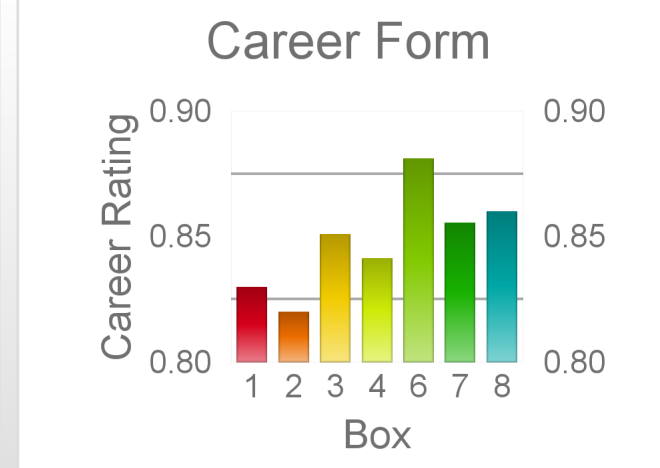

THE *get on!* CLUB

Date 17/9/2022 Track Ipswich Race 9 Distance 520 Start 8:19 pm Rating 84 +/- 2.03 Early 94 +/- .97

Box	No	Greyhound	Trainer	Rating	Early	Late	Today	Min	Max	Career	Confidence	Odds	Class			
1	1	Rio Riley	Jayson Valentine	82	93	95	85	81	89	23	2	0	4	74	4.56	
2	2	Willow's Pride	Christopher	81	94	95	75	71	79	9	1	1	3	100	134.77	^
3	3	Iconic	Peter Wilson	85	94	96	84	80	87	28	3	5	6	83	5.77	
4	4	Energetic Cloud	Christi Lombe	84	92	97	83	80	87	40	2	10	4	95	6.27	^
6	6	Red Buzz	Jedda Cutlack	88	95	96	86	84	89	38	9	9	11	93	3.37	
7	7	Cool Hand Steve	Sergio Livotto	85	93	96	84	79	91	8	2	2	1	75	5.01	
8	8	Maywyn Idris	Robert Essex	86	93	95	83	81	86	34	5	9	4	98	6.96	v

The "Secret Ratings" greyhound rating service is exclusively available to Get On Club paid members only

<https://geton.club>