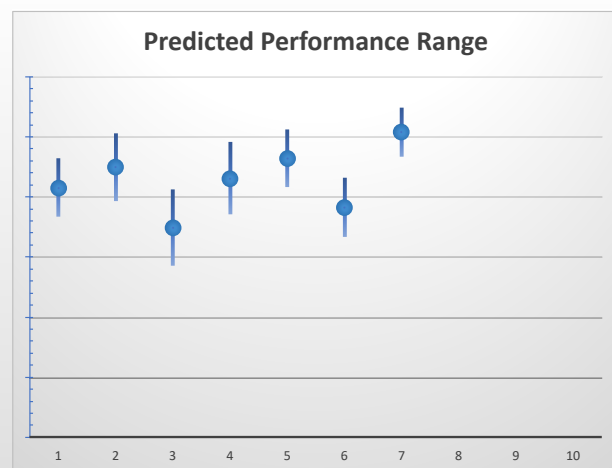

THE *get on!* CLUB

Date 17/9/2022 Track Ipswich Race 8 Distance 520 Start 7:55 pm Rating 87 +/- 2.32 Early 94 +/- 1.48

Box	No	Greyhound	Trainer	Rating	Early	Late	Today	Min	Max	Career	Confidence	Odds	Class			
1	1	Burned	Peter O'reilly	86	95	96	85	83	88	51	12	12	3	99	9.12	
2	2	Sunburst	Jedda Cutlack	91	96	97	87	84	90	54	20	8	6	84	5.08	
3	3	Dundee Ember	Rusty Dillon	87	93	96	82	79	85	73	10	12	14	99	43.02	▲
4	4	Sushi Mango	Tarquin Neal	86	95	96	86	83	89	30	6	5	3	94	6.81	▼
6	6	Fernando Grand	Gary Mackay	88	95	97	88	85	90	36	12	8	7	78	4.11	
7	7	Barefoot Flynn	John Thompson	83	93	96	84	81	86	38	5	3	7	90	17.98	
8	8	Any Given Sunday	Serena Lawrance	88	94	97	90	88	92	22	7	4	2	100	2.35	

The "Secret Ratings" greyhound rating service is exclusively available to Get On Club paid members only

<https://geton.club>