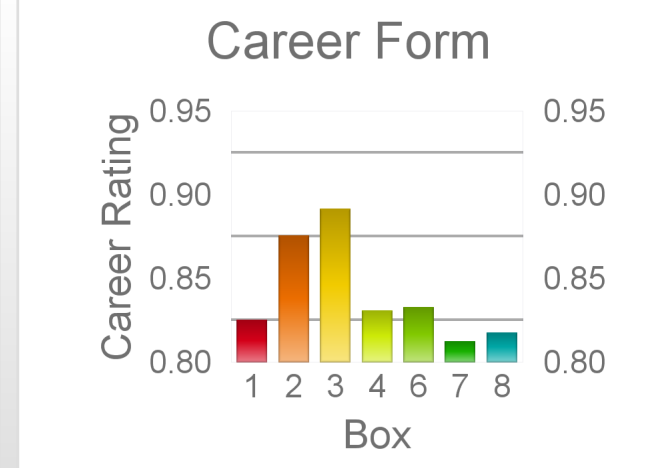

THE *get on!* CLUB

Date 17/9/2022 Track Ipswich Race 7 Distance 630 Start 7:30 pm Rating 84 +/- 3.04 Early 92 +/- 1.98

Box	No	Greyhound	Trainer	Rating	Early	Late	Today	Min	Max	Career	Confidence	Odds	Class			
1	1	Paradise Five	Lawrence Topping	82	93	95	86	82	89	62	2	12	7	80	3.96	
2	2	High Sun	Darren Johnstone	87	94	96	85	83	87	20	3	7	4	95	5.65	
3	3	Jimary Willow	Malcolm Ross	89	94	98	87	83	91	23	7	4	6	96	2.55	✓
4	4	Referral	Drew Pearce	83	93	96	83	80	86	55	5	8	6	93	44.87	
6	6	Hara's Rusty	Cecil Druery	83	93	96	85	83	87	31	2	5	7	75	6.45	
7	7	Calla Sue	Drew Pearce	81	91	96	84	81	86	13	0	2	1	93	14.74	
8	8	Night Shift	Gerald Corrigan	81	89	97	85	82	87	98	5	9	17	98	7.51	

The "Secret Ratings" greyhound rating service is exclusively available to Get On Club paid members only

<https://geton.club>