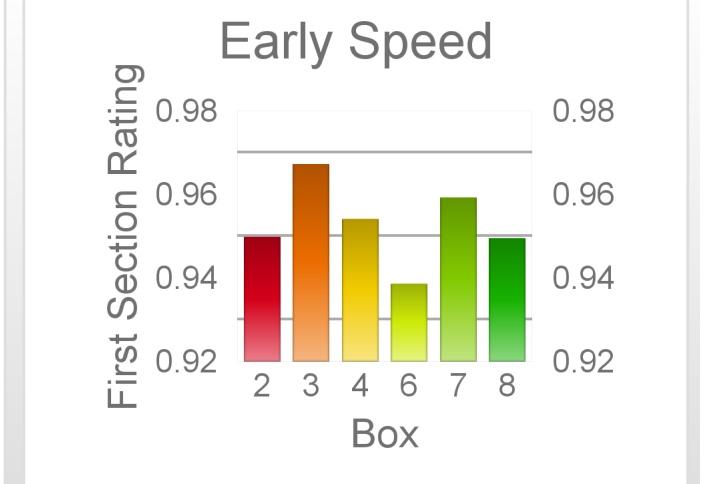

THE *get on!* CLUB

Date 17/9/2022 Track Ipswich Race 6 Distance 520 Start 7:13 pm Rating 86 +/- 5.28 Early 94 +/- 1.34

Box	No	Greyhound	Trainer	Rating	Early	Late	Today	Min	Max	Career	Confidence	Odds	Class		
2	2	Gold Fillings	Paul Cauchi	84	94	96	84	80	89	31	7	5	3	97	11.77
3	3	De Ferran	Tony Zammit	93	96	98	91	88	94	8	7	1	0	100	2.33
4	4	Boys Light Up	John Dart	91	95	98	90	85	95	7	6	0	0	100	2.85
6	6	Locked On Scotch	John Catton	84	93	95	84	80	88	7	2	1	1	86	13.72
7	7	Fearghal Monelli	Tony Apap	89	95	97	88	85	90	12	5	2	1	100	4.78
8	8	Duelling Banjos	Diane Hannon	85	94	94	83	79	88	21	6	4	2	96	18.84

The "Secret Ratings" greyhound rating service is exclusively available to Get On Club paid members only

<https://geton.club>