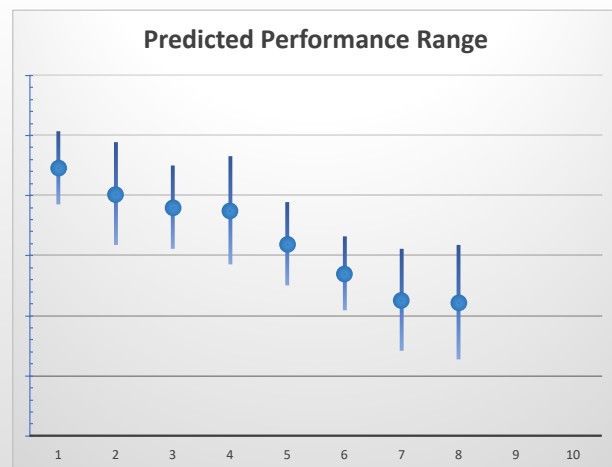

THE *get on!* CLUB

Date 17/9/2022 Track Ipswich Race 12 Distance 431 Start 9:16 pm Rating 81 +/- 3.55 Early 93 +/- 1.29

Box	No	Greyhound	Trainer	Rating	Early	Late	Today	Min	Max	Career	Confidence	Odds	Class			
1	1	Sooky Sue	Kev Murnane	83	93	97	87	84	90	15	2	2	4	94	2.94	
2	2	Side Tracked	Trevor List	81	93	96	85	80	89	50	2	2	2	96	4.11	
3	3	Bernie Boom	Grant Franklin	87	95	95	84	80	87	9	2	3	2	100	5.01	✓
4	4	Calla Avatar	Will Dorsamy	80	92	96	83	79	88	26	2	4	3	66	5.23	
5	5	Hoover	Cecil Druery	82	94	95	80	77	84	12	1	1	2	100	9.22	✓
6	6	Add To Cart	Christi Lombe	77	92	95	78	75	81	21	2	2	1	58	17.13	
7	7	Sent From Heaven	Kim Shedden	78	91	94	76	72	80	17	1	0	1	95	32.58	
8	8	Black Idol	Paul Cauchi	77	93	92	76	71	80	28	4	5	4	43	34.87	

The "Secret Ratings" greyhound rating service is exclusively available to Get On Club paid members only

<https://geton.club>