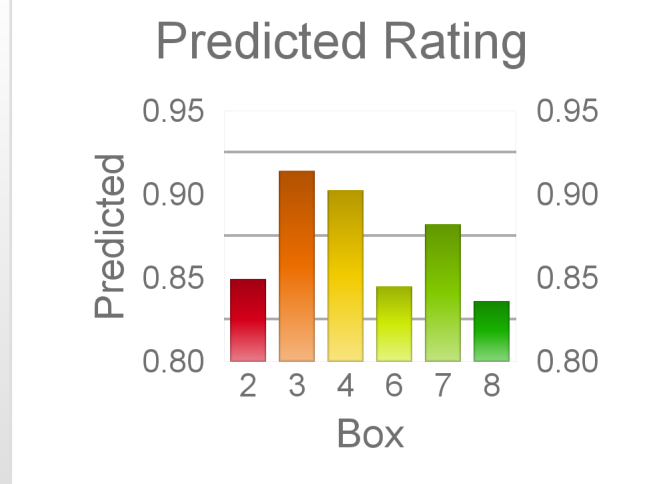

THE *get on!* CLUB

Date 17/9/2022 Track Ipswich Race 6 Distance 520 Start 7:13 pm Rating 86 +/- 5.28 Early 94 +/- 1.34

Box	No	Greyhound	Trainer	Rating	Early	Late	Today	Min	Max	Career	Confidence	Odds	Class		
2	2	Gold Fillings	Paul Cauchi	84	94	96	84	80	89	31	7	5	3	97	11.77
3	3	De Ferran	Tony Zammit	93	96	98	91	88	94	8	7	1	0	100	2.33
4	4	Boys Light Up	John Dart	91	95	98	90	85	95	7	6	0	0	100	2.85
6	6	Locked On Scotch	John Catton	84	93	95	84	80	88	7	2	1	1	86	13.72
7	7	Fearghal Monelli	Tony Apap	89	95	97	88	85	90	12	5	2	1	100	4.78
8	8	Duelling Banjos	Diane Hannon	85	94	94	83	79	88	21	6	4	2	96	18.84

The "Secret Ratings" greyhound rating service is exclusively available to Get On Club paid members only

<https://geton.club>