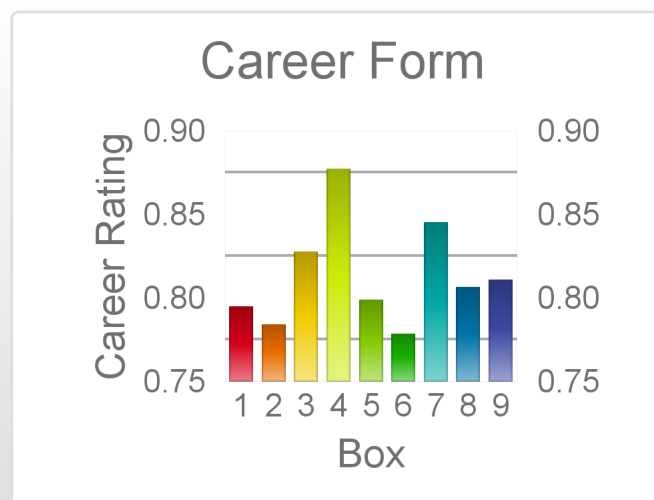

THE *get on!* CLUB

Date 17/9/2022 Track Ipswich Race 1 Distance 520 Start 5:34 pm Rating 81 +/- 3.16 Early 93 +/- 1.69

Box	No	Greyhound	Trainer	Rating	Early	Late	Today	Min	Max	Career	Confidence	Odds	Class	
1	1	Pokie Jackpot	Peter O'reilly	79	91	95	81	78	84	21	1 3 4	100	8.77	
2	2	Ayaya	Peter Cauchi	78	92	94	82	77	87	19	1 1 1	85	6.22	
3	3	Shanti	Jedda Cutlack	82	94	95	83	78	88	8	1 1 1	88	4.64	▲
4	4	Ivy Pearl	John Mccarthy	87	96	96	82	78	87	5	1 2 0	100	5.54	▼▼
5	5	Thybulle	Amy Broadrick	79	91	94	78	74	82	13	1 1 0	93	28.71	
6	6	Trinity Ann	Cyril Mcgregor	77	91	89	75	71	79	20	1 3 2	95	173.41	
7	7	National Swirl	Jedda Cutlack	84	94	95	83	79	88	4	1 0 1	75	4.53	▼
8	8	Midnight Ember	Richard Perry	80	93	95	82	79	85	18	1 0 3	100	6.34	
9	9	Flying Megs	Sam Lees	81	92	94	81	78	84	30	1 6 6	90	9.08	