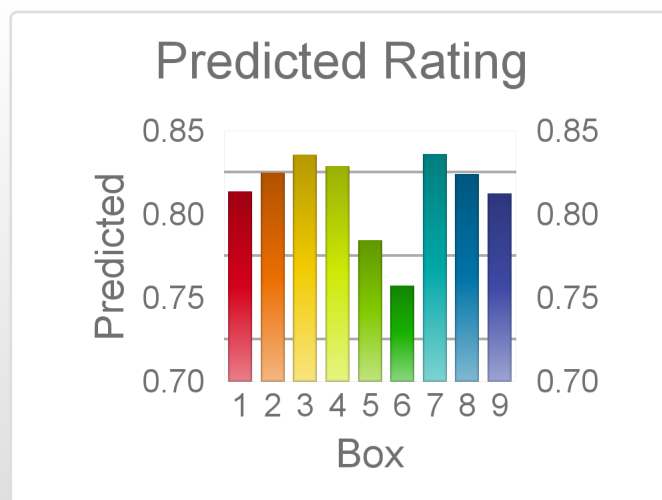

THE *get on!* CLUB

Date 17/9/2022 Track Ipswich Race 1 Distance 520 Start 5:34 pm Rating 81 +/- 3.16 Early 93 +/- 1.69

Box	No	Greyhound	Trainer	Rating	Early	Late	Today	Min	Max	Career	Confidence	Odds	Class	
1	1	Pokie Jackpot	Peter O'reilly	79	91	95	81	78	84	21	1 3 4	100	8.77	
2	2	Ayaya	Peter Cauchi	78	92	94	82	77	87	19	1 1 1	85	6.22	
3	3	Shanti	Jedda Cutlack	82	94	95	83	78	88	8	1 1 1	88	4.64	▲
4	4	Ivy Pearl	John Mccarthy	87	96	96	82	78	87	5	1 2 0	100	5.54	▼▼
5	5	Thybulle	Amy Broadrick	79	91	94	78	74	82	13	1 1 0	93	28.71	
6	6	Trinity Ann	Cyril Mcgregor	77	91	89	75	71	79	20	1 3 2	95	173.41	
7	7	National Swirl	Jedda Cutlack	84	94	95	83	79	88	4	1 0 1	75	4.53	▼
8	8	Midnight Ember	Richard Perry	80	93	95	82	79	85	18	1 0 3	100	6.34	
9	9	Flying Megs	Sam Lees	81	92	94	81	78	84	30	1 6 6	90	9.08	