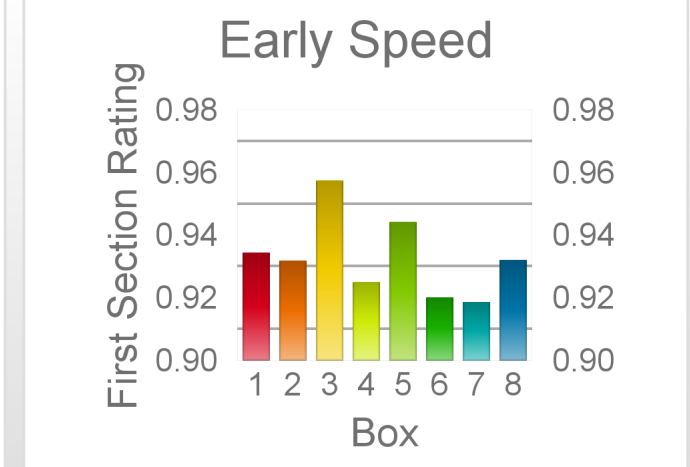

THE *get on!* CLUB

Date 17/9/2022 Track Ipswich Race 12 Distance 431 Start 9:16 pm Rating 81 +/- 3.55 Early 93 +/- 1.29

Box	No	Greyhound	Trainer	Rating	Early	Late	Today	Min	Max	Career	Confidence	Odds	Class			
1	1	Sooky Sue	Kev Murnane	83	93	97	87	84	90	15	2	2	4	94	2.94	
2	2	Side Tracked	Trevor List	81	93	96	85	80	89	50	2	2	2	96	4.11	
3	3	Bernie Boom	Grant Franklin	87	95	95	84	80	87	9	2	3	2	100	5.01	✓
4	4	Calla Avatar	Will Dorsamy	80	92	96	83	79	88	26	2	4	3	66	5.23	
5	5	Hoover	Cecil Druery	82	94	95	80	77	84	12	1	1	2	100	9.22	✓
6	6	Add To Cart	Christi Lombe	77	92	95	78	75	81	21	2	2	1	58	17.13	
7	7	Sent From Heaven	Kim Shedden	78	91	94	76	72	80	17	1	0	1	95	32.58	
8	8	Black Idol	Paul Cauchi	77	93	92	76	71	80	28	4	5	4	43	34.87	

The "Secret Ratings" greyhound rating service is exclusively available to Get On Club paid members only

<https://geton.club>