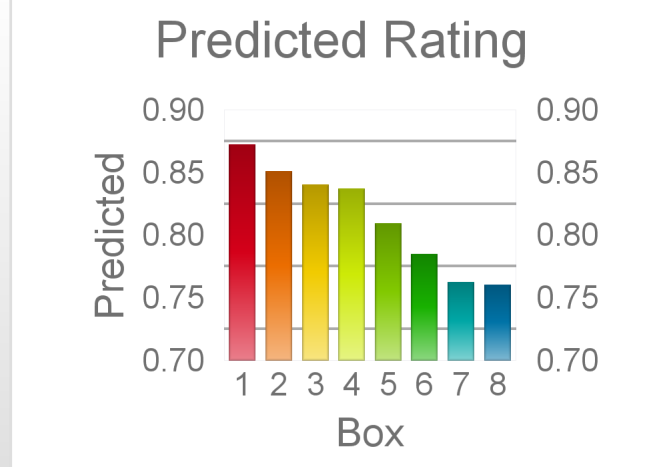

THE *get on!* CLUB

Date 17/9/2022 Track Ipswich Race 12 Distance 431 Start 9:16 pm Rating 81 +/- 3.55 Early 93 +/- 1.29

Box	No	Greyhound	Trainer	Rating	Early	Late	Today	Min	Max	Career	Confidence	Odds	Class			
1	1	Sooky Sue	Kev Murnane	83	93	97	87	84	90	15	2	2	4	94	2.94	
2	2	Side Tracked	Trevor List	81	93	96	85	80	89	50	2	2	2	96	4.11	
3	3	Bernie Boom	Grant Franklin	87	95	95	84	80	87	9	2	3	2	100	5.01	✓
4	4	Calla Avatar	Will Dorsamy	80	92	96	83	79	88	26	2	4	3	66	5.23	
5	5	Hoover	Cecil Druery	82	94	95	80	77	84	12	1	1	2	100	9.22	✓
6	6	Add To Cart	Christi Lombe	77	92	95	78	75	81	21	2	2	1	58	17.13	
7	7	Sent From Heaven	Kim Shedden	78	91	94	76	72	80	17	1	0	1	95	32.58	
8	8	Black Idol	Paul Cauchi	77	93	92	76	71	80	28	4	5	4	43	34.87	

The "Secret Ratings" greyhound rating service is exclusively available to Get On Club paid members only

<https://geton.club>