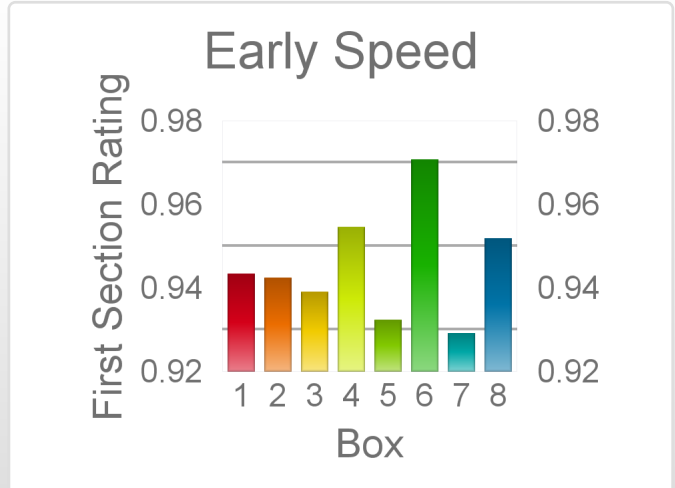

THE *get on!* CLUB

Date 17/9/2022 Track Ipswich Race 11 Distance 431 Start 8:59 pm Rating 83 +/- 3.31 Early 94 +/- 1.34

Box	No	Greyhound	Trainer	Rating	Early	Late	Today	Min	Max	Career	Confidence	Odds	Class			
1	1	Bogie Lightning	Shane Topping	83	94	95	84	79	90	31	5	7	5	100	6.11	
2	2	Reggie's Brother	John Mccarthy	85	94	97	86	82	91	52	6	10	7	99	3.53	✓
3	3	Sandy Titan	Karen Davies	81	93	94	82	77	87	26	5	1	2	50	18.85	
4	4	Antonio Gift	Paul Cauchi	84	95	95	84	80	89	22	7	6	2	78	6.62	✓
5	5	Tuta Yankee	Cecil Druery	80	93	94	81	76	86	23	4	1	7	87	31.12	✓
6	6	Shapur	Jedda Cutlack	89	97	96	88	84	92	9	4	3	1	100	2.69	
7	7	Question Asked	Lawrence Topping	78	92	94	81	74	88	39	5	6	1	24	22.87	
8	8	Tequila Worm	Ned Snow	85	95	97	83	80	87	50	8	10	5	86	9.86	

The "Secret Ratings" greyhound rating service is exclusively available to Get On Club paid members only

<https://geton.club>