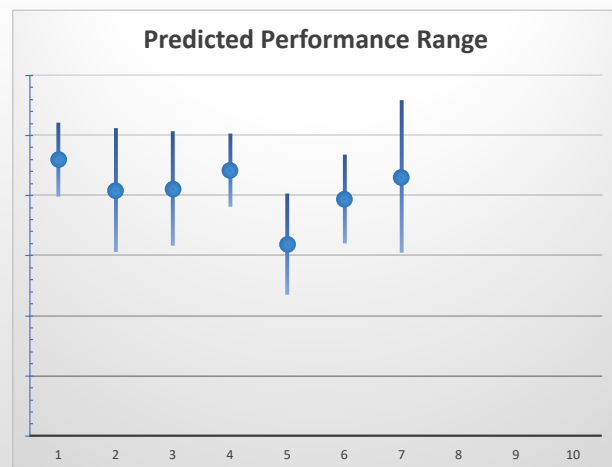

THE *get on!* CLUB

Date 17/9/2022 Track Ipswich Race 10 Distance 431 Start 8:36 pm Rating 87 +/- 2.31 Early 95 +/- .64

Box	No	Greyhound	Trainer	Rating	Early	Late	Today	Min	Max	Career	Confidence	Odds	Class			
1	1	Quinine	Alby Kennewell	84	95	96	87	84	91	53	8	9	5	100	3.25	
2	2	Cheeky Willow	Felicia Guymer	85	95	95	85	80	90	52	7	10	8	95	7.39	^
3	3	Chance	John Mccarthy	88	96	96	85	80	90	71	16	19	7	95	6.96	
4	4	Ringbark Thunder	Serena Lawrance	89	95	98	87	84	90	30	11	6	2	90	4.25	
6	6	Samson Power	Jeanette Cauchi	85	95	95	80	76	85	27	8	2	3	78	85.64	
7	7	High Suite	Matthew Heilbronn	85	94	97	84	81	88	77	12	7	11	88	9.86	^^
7	7	High Suite	Drew Pearce	85	94	97	83	80	87	77	12	7	11	88	14.22	
8	8	Emerald Dragon	Jeanette Cauchi	90	94	97	86	80	92	16	8	2	1	94	5.15	

The "Secret Ratings" greyhound rating service is exclusively available to Get On Club paid members only

<https://geton.club>