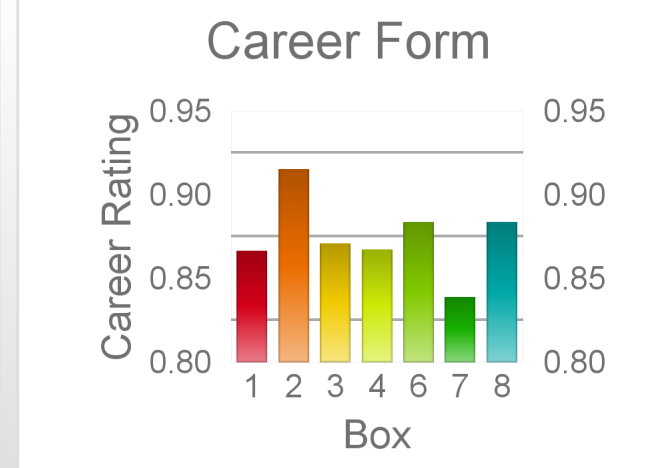

THE *get on!* CLUB

Date 17/9/2022 Track Ipswich Race 8 Distance 520 Start 7:55 pm Rating 87 +/- 2.32 Early 94 +/- 1.48

Box	No	Greyhound	Trainer	Rating	Early	Late	Today	Min	Max	Career	Confidence	Odds	Class			
1	1	Burned	Peter O'reilly	86	95	96	85	83	88	51	12	12	3	99	9.12	
2	2	Sunburst	Jedda Cutlack	91	96	97	87	84	90	54	20	8	6	84	5.08	
3	3	Dundee Ember	Rusty Dillon	87	93	96	82	79	85	73	10	12	14	99	43.02	▲
4	4	Sushi Mango	Tarquin Neal	86	95	96	86	83	89	30	6	5	3	94	6.81	▼
6	6	Fernando Grand	Gary Mackay	88	95	97	88	85	90	36	12	8	7	78	4.11	
7	7	Barefoot Flynn	John Thompson	83	93	96	84	81	86	38	5	3	7	90	17.98	
8	8	Any Given Sunday	Serena Lawrance	88	94	97	90	88	92	22	7	4	2	100	2.35	

The "Secret Ratings" greyhound rating service is exclusively available to Get On Club paid members only

<https://geton.club>