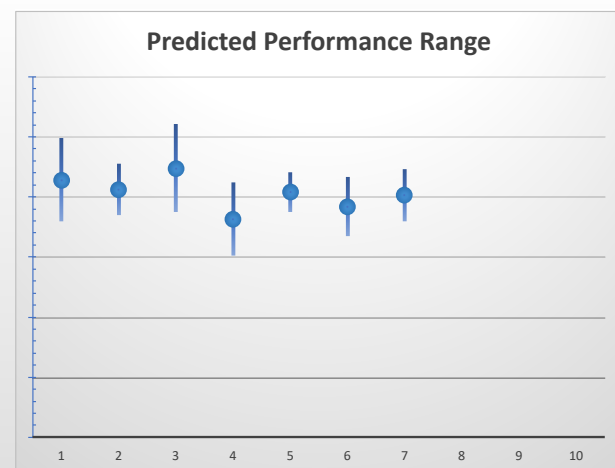

THE *get on!* CLUB

Date 17/9/2022 Track Ipswich Race 7 Distance 630 Start 7:30 pm Rating 84 +/- 3.04 Early 92 +/- 1.98

Box	No	Greyhound	Trainer	Rating	Early	Late	Today	Min	Max	Career	Confidence	Odds	Class			
1	1	Paradise Five	Lawrence Topping	82	93	95	86	82	89	62	2	12	7	80	3.96	
2	2	High Sun	Darren Johnstone	87	94	96	85	83	87	20	3	7	4	95	5.65	
3	3	Jimary Willow	Malcolm Ross	89	94	98	87	83	91	23	7	4	6	96	2.55	✓
4	4	Referral	Drew Pearce	83	93	96	83	80	86	55	5	8	6	93	44.87	
6	6	Hara's Rusty	Cecil Druery	83	93	96	85	83	87	31	2	5	7	75	6.45	
7	7	Calla Sue	Drew Pearce	81	91	96	84	81	86	13	0	2	1	93	14.74	
8	8	Night Shift	Gerald Corrigan	81	89	97	85	82	87	98	5	9	17	98	7.51	

The "Secret Ratings" greyhound rating service is exclusively available to Get On Club paid members only

<https://geton.club>