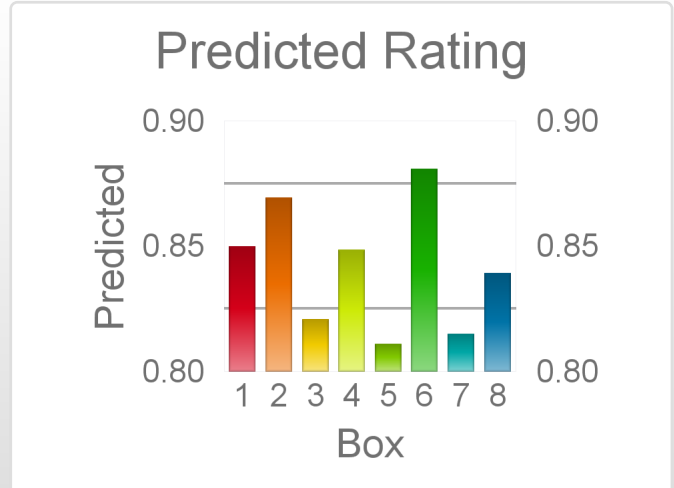

THE *get on!* CLUB

Date 17/9/2022 Track Ipswich Race 11 Distance 431 Start 8:59 pm Rating 83 +/- 3.31 Early 94 +/- 1.34

Box	No	Greyhound	Trainer	Rating	Early	Late	Today	Min	Max	Career	Confidence	Odds	Class			
1	1	Bogie Lightning	Shane Topping	83	94	95	84	79	90	31	5	7	5	100	6.11	
2	2	Reggie's Brother	John Mccarthy	85	94	97	86	82	91	52	6	10	7	99	3.53	✓
3	3	Sandy Titan	Karen Davies	81	93	94	82	77	87	26	5	1	2	50	18.85	
4	4	Antonio Gift	Paul Cauchi	84	95	95	84	80	89	22	7	6	2	78	6.62	✓
5	5	Tuta Yankee	Cecil Druery	80	93	94	81	76	86	23	4	1	7	87	31.12	✓
6	6	Shapur	Jedda Cutlack	89	97	96	88	84	92	9	4	3	1	100	2.69	
7	7	Question Asked	Lawrence Topping	78	92	94	81	74	88	39	5	6	1	24	22.87	
8	8	Tequila Worm	Ned Snow	85	95	97	83	80	87	50	8	10	5	86	9.86	

The "Secret Ratings" greyhound rating service is exclusively available to Get On Club paid members only

<https://geton.club>