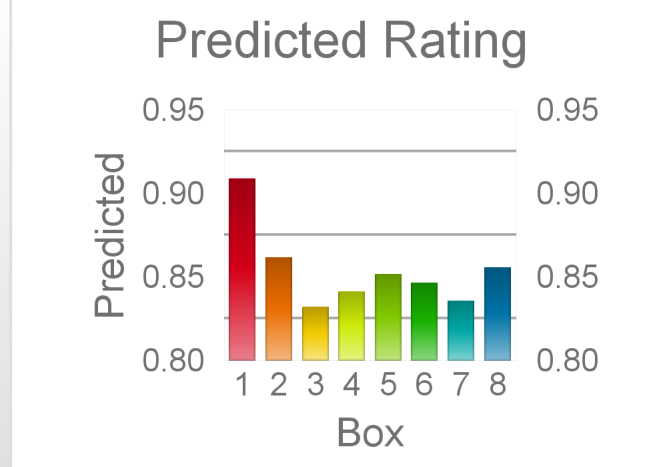

THE *get on!* CLUB

Date 17/9/2022 Track Ipswich Race 5 Distance 520 Start 6:48 pm Rating 85 +/- 3.28 Early 94 +/- .92

Box	No	Greyhound	Trainer	Rating	Early	Late	Today	Min	Max	Career	Confidence	Odds	Class			
1	1	Black Comanche	Gregory Stella	93	96	99	90	88	93	23	11	6	3	74	1.86	✓
2	2	Hara's Herbie	Jemma Daley	87	95	96	86	83	89	22	6	5	5	96	6.44	✓✓
3	3	Context	Trevor Lindsay	85	94	95	83	78	87	11	3	2	1	100	20.33	
4	4	Jerry	John Catton	84	92	96	84	81	87	12	1	5	2	100	13.94	^
5	5	Armstrong	Robert Essex	82	94	95	85	80	89	13	2	2	2	100	8.93	^
6	6	Antonio's Pride	Paul Cauchi	83	94	96	84	80	89	24	4	2	2	75	10.8	
7	7	Kasey's Money	Peter O'reilly	84	94	95	83	81	85	20	3	2	3	95	19.45	^^
8	8	Protagonist	Warren Nicholls	86	94	96	85	81	89	23	7	5	5	74	7.71	

The "Secret Ratings" greyhound rating service is exclusively available to Get On Club paid members only

<https://geton.club>