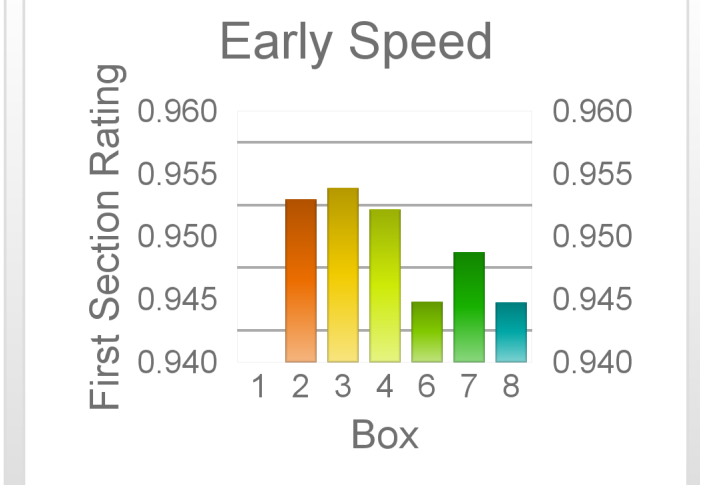

THE *get on!* CLUB

Date 17/9/2022 Track Ipswich Race 2 Distance 431 Start 5:54 pm Rating 85 +/- .86 Early 94 +/- .41

Box	No	Greyhound	Trainer	Rating	Early	Late	Today	Min	Max	Career	Confidence	Odds	Class		
1	1	Black Zircon	Jason Aylward				?	?	?	2	0	0	0	?	
2	2	Gloria's Legacy	Jeanette Cauchi	84	95	94	85	80	91	22	7	4	3	91	3.99
3	3	Aces Up	Peter O'reilly	85	95	95	84	80	88	33	7	4	1	100	4.5
4	4	Ron's Brother	John Mccarthy	86	95	97	66	63	68	62	7	9	13	97	95.74 ^
6	6	Pre Cruise	Ned Snow	84	94	96	83	80	86	107	12	16	17	92	5.19
7	7	Bundy Prize	Shane Topping	84	94	95	86	81	90	22	6	4	2	69	3.84
8	8	Majestic Man	Serena Lawrance	86	94	98	86	82	90	70	8	15	13	95	3.8

The "Secret Ratings" greyhound rating service is exclusively available to Get On Club paid members only

<https://geton.club>