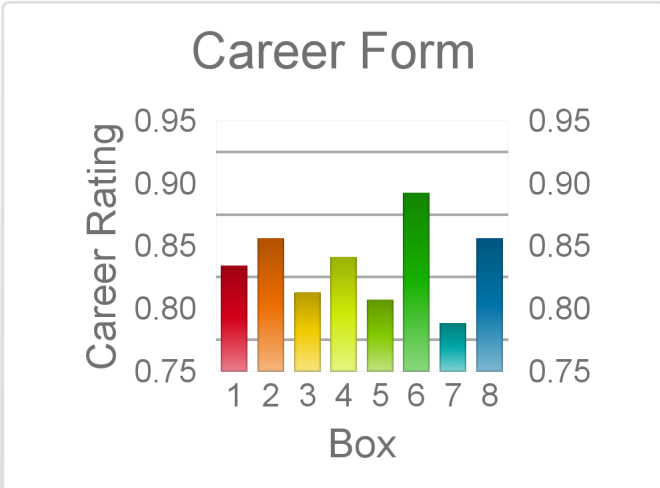

THE *get on!* CLUB

Date 17/9/2022 Track Ipswich Race 11 Distance 431 Start 8:59 pm Rating 83 +/- 3.31 Early 94 +/- 1.34

Box	No	Greyhound	Trainer	Rating	Early	Late	Today	Min	Max	Career	Confidence	Odds	Class			
1	1	Bogie Lightning	Shane Topping	83	94	95	84	79	90	31	5	7	5	100	6.11	
2	2	Reggie's Brother	John Mccarthy	85	94	97	86	82	91	52	6	10	7	99	3.53	✓
3	3	Sandy Titan	Karen Davies	81	93	94	82	77	87	26	5	1	2	50	18.85	
4	4	Antonio Gift	Paul Cauchi	84	95	95	84	80	89	22	7	6	2	78	6.62	✓
5	5	Tuta Yankee	Cecil Druery	80	93	94	81	76	86	23	4	1	7	87	31.12	✓
6	6	Shapur	Jedda Cutlack	89	97	96	88	84	92	9	4	3	1	100	2.69	
7	7	Question Asked	Lawrence Topping	78	92	94	81	74	88	39	5	6	1	24	22.87	
8	8	Tequila Worm	Ned Snow	85	95	97	83	80	87	50	8	10	5	86	9.86	

The "Secret Ratings" greyhound rating service is exclusively available to Get On Club paid members only

<https://geton.club>