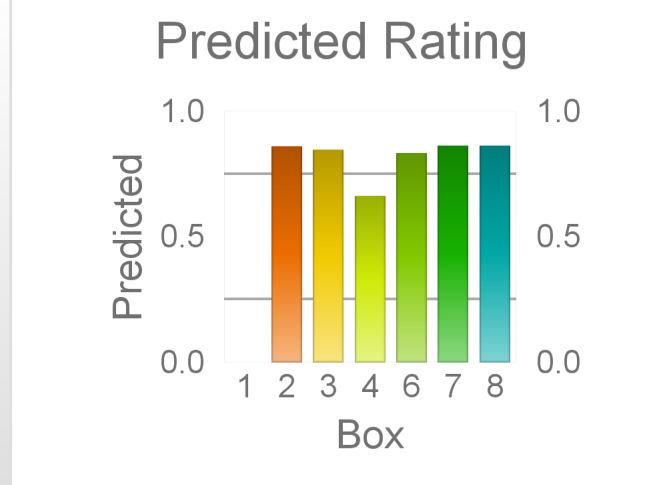

THE *get on!* CLUB

Date 17/9/2022 Track Ipswich Race 2 Distance 431 Start 5:54 pm Rating 85 +/- .86 Early 94 +/- .41

Box	No	Greyhound	Trainer	Rating	Early	Late	Today	Min	Max	Career	Confidence	Odds	Class		
1	1	Black Zircon	Jason Aylward				?	?	?	2	0	0	0	?	
2	2	Gloria's Legacy	Jeanette Cauchi	84	95	94	85	80	91	22	7	4	3	91	3.99
3	3	Aces Up	Peter O'reilly	85	95	95	84	80	88	33	7	4	1	100	4.5
4	4	Ron's Brother	John Mccarthy	86	95	97	66	63	68	62	7	9	13	97	95.74 ^
6	6	Pre Cruise	Ned Snow	84	94	96	83	80	86	107	12	16	17	92	5.19
7	7	Bundy Prize	Shane Topping	84	94	95	86	81	90	22	6	4	2	69	3.84
8	8	Majestic Man	Serena Lawrance	86	94	98	86	82	90	70	8	15	13	95	3.8

The "Secret Ratings" greyhound rating service is exclusively available to Get On Club paid members only

<https://geton.club>