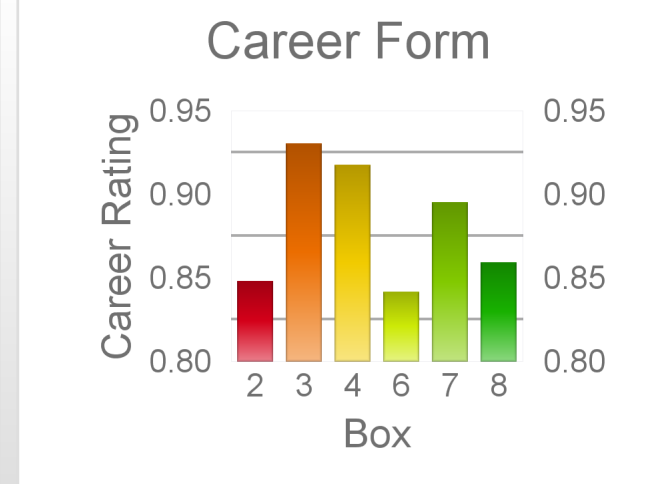

THE *get on!* CLUB

Date 17/9/2022 Track Ipswich Race 6 Distance 520 Start 7:13 pm Rating 86 +/- 5.28 Early 94 +/- 1.34

Box	No	Greyhound	Trainer	Rating	Early	Late	Today	Min	Max	Career	Confidence	Odds	Class		
2	2	Gold Fillings	Paul Cauchi	84	94	96	84	80	89	31	7	5	3	97	11.77
3	3	De Ferran	Tony Zammit	93	96	98	91	88	94	8	7	1	0	100	2.33
4	4	Boys Light Up	John Dart	91	95	98	90	85	95	7	6	0	0	100	2.85
6	6	Locked On Scotch	John Catton	84	93	95	84	80	88	7	2	1	1	86	13.72
7	7	Fearghal Monelli	Tony Apap	89	95	97	88	85	90	12	5	2	1	100	4.78
8	8	Duelling Banjos	Diane Hannon	85	94	94	83	79	88	21	6	4	2	96	18.84

The "Secret Ratings" greyhound rating service is exclusively available to Get On Club paid members only

<https://geton.club>