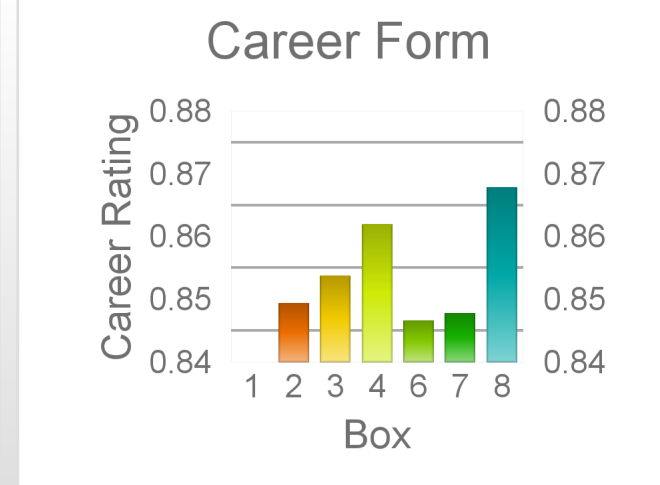

THE *get on!* CLUB

Date 17/9/2022 Track Ipswich Race 2 Distance 431 Start 5:54 pm Rating 85 +/- .86 Early 94 +/- .41

Box	No	Greyhound	Trainer	Rating	Early	Late	Today	Min	Max	Career	Confidence	Odds	Class		
1	1	Black Zircon	Jason Aylward				?	?	?	2	0	0	0	?	
2	2	Gloria's Legacy	Jeanette Cauchi	84	95	94	85	80	91	22	7	4	3	91	3.99
3	3	Aces Up	Peter O'reilly	85	95	95	84	80	88	33	7	4	1	100	4.5
4	4	Ron's Brother	John Mccarthy	86	95	97	66	63	68	62	7	9	13	97	95.74 ^
6	6	Pre Cruise	Ned Snow	84	94	96	83	80	86	107	12	16	17	92	5.19
7	7	Bundy Prize	Shane Topping	84	94	95	86	81	90	22	6	4	2	69	3.84
8	8	Majestic Man	Serena Lawrance	86	94	98	86	82	90	70	8	15	13	95	3.8

The "Secret Ratings" greyhound rating service is exclusively available to Get On Club paid members only

<https://geton.club>