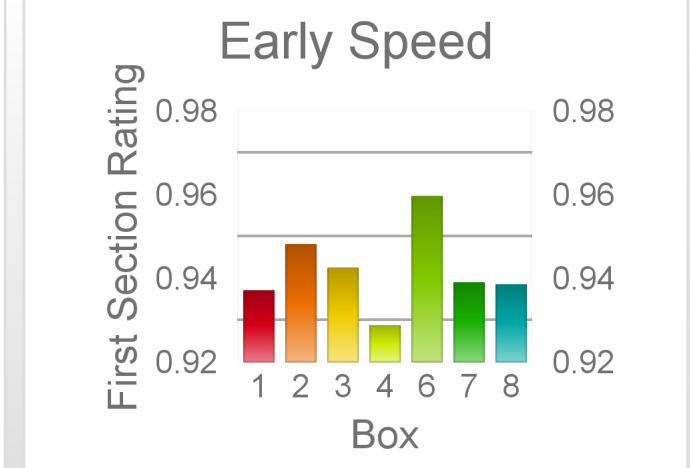

THE *get on!* CLUB

Date 17/9/2022 Track Ipswich Race 9 Distance 520 Start 8:19 pm Rating 84 +/- 2.03 Early 94 +/- .97

Box	No	Greyhound	Trainer	Rating	Early	Late	Today	Min	Max	Career	Confidence	Odds	Class			
1	1	Rio Riley	Jayson Valentine	82	93	95	85	81	89	23	2	0	4	74	4.56	
2	2	Willow's Pride	Christopher	81	94	95	75	71	79	9	1	1	3	100	134.77	^
3	3	Iconic	Peter Wilson	85	94	96	84	80	87	28	3	5	6	83	5.77	
4	4	Energetic Cloud	Christi Lombe	84	92	97	83	80	87	40	2	10	4	95	6.27	^
6	6	Red Buzz	Jedda Cutlack	88	95	96	86	84	89	38	9	9	11	93	3.37	
7	7	Cool Hand Steve	Sergio Livotto	85	93	96	84	79	91	8	2	2	1	75	5.01	
8	8	Maywyn Idris	Robert Essex	86	93	95	83	81	86	34	5	9	4	98	6.96	v

The "Secret Ratings" greyhound rating service is exclusively available to Get On Club paid members only

<https://geton.club>