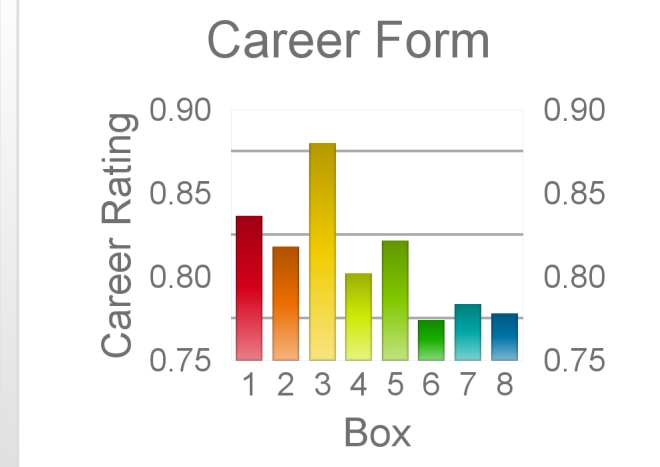

THE *get on!* CLUB

Date 17/9/2022 Track Ipswich Race 12 Distance 431 Start 9:16 pm Rating 81 +/- 3.55 Early 93 +/- 1.29

Box	No	Greyhound	Trainer	Rating	Early	Late	Today	Min	Max	Career	Confidence	Odds	Class			
1	1	Sooky Sue	Kev Murnane	83	93	97	87	84	90	15	2	2	4	94	2.94	
2	2	Side Tracked	Trevor List	81	93	96	85	80	89	50	2	2	2	96	4.11	
3	3	Bernie Boom	Grant Franklin	87	95	95	84	80	87	9	2	3	2	100	5.01	✓
4	4	Calla Avatar	Will Dorsamy	80	92	96	83	79	88	26	2	4	3	66	5.23	
5	5	Hoover	Cecil Druery	82	94	95	80	77	84	12	1	1	2	100	9.22	✓
6	6	Add To Cart	Christi Lombe	77	92	95	78	75	81	21	2	2	1	58	17.13	
7	7	Sent From Heaven	Kim Shedden	78	91	94	76	72	80	17	1	0	1	95	32.58	
8	8	Black Idol	Paul Cauchi	77	93	92	76	71	80	28	4	5	4	43	34.87	

The "Secret Ratings" greyhound rating service is exclusively available to Get On Club paid members only

<https://geton.club>