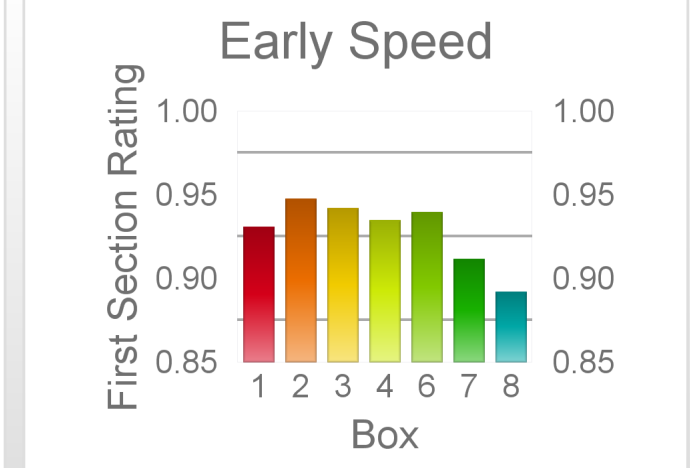

THE *get on!* CLUB

Date 17/9/2022 Track Ipswich Race 7 Distance 630 Start 7:30 pm Rating 84 +/- 3.04 Early 92 +/- 1.98

Box	No	Greyhound	Trainer	Rating	Early	Late	Today	Min	Max	Career	Confidence	Odds	Class			
1	1	Paradise Five	Lawrence Topping	82	93	95	86	82	89	62	2	12	7	80	3.96	
2	2	High Sun	Darren Johnstone	87	94	96	85	83	87	20	3	7	4	95	5.65	
3	3	Jimary Willow	Malcolm Ross	89	94	98	87	83	91	23	7	4	6	96	2.55	✓
4	4	Referral	Drew Pearce	83	93	96	83	80	86	55	5	8	6	93	44.87	
6	6	Hara's Rusty	Cecil Druery	83	93	96	85	83	87	31	2	5	7	75	6.45	
7	7	Calla Sue	Drew Pearce	81	91	96	84	81	86	13	0	2	1	93	14.74	
8	8	Night Shift	Gerald Corrigan	81	89	97	85	82	87	98	5	9	17	98	7.51	

The "Secret Ratings" greyhound rating service is exclusively available to Get On Club paid members only

<https://geton.club>