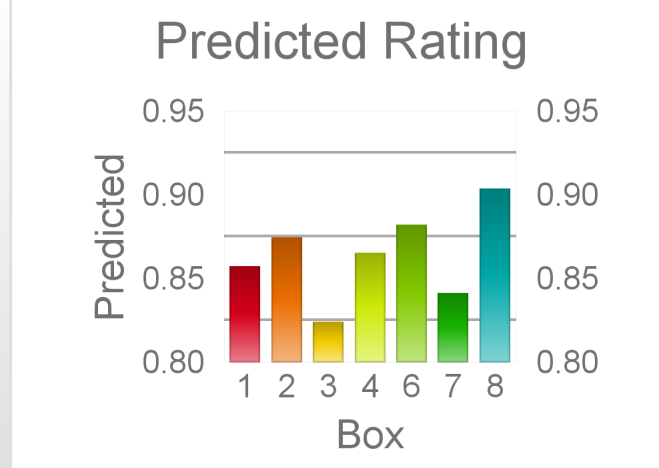

THE *get on!* CLUB

Date 17/9/2022 Track Ipswich Race 8 Distance 520 Start 7:55 pm Rating 87 +/- 2.32 Early 94 +/- 1.48

Box	No	Greyhound	Trainer	Rating	Early	Late	Today	Min	Max	Career	Confidence	Odds	Class			
1	1	Burned	Peter O'reilly	86	95	96	85	83	88	51	12	12	3	99	9.12	
2	2	Sunburst	Jedda Cutlack	91	96	97	87	84	90	54	20	8	6	84	5.08	
3	3	Dundee Ember	Rusty Dillon	87	93	96	82	79	85	73	10	12	14	99	43.02	▲
4	4	Sushi Mango	Tarquin Neal	86	95	96	86	83	89	30	6	5	3	94	6.81	▼
6	6	Fernando Grand	Gary Mackay	88	95	97	88	85	90	36	12	8	7	78	4.11	
7	7	Barefoot Flynn	John Thompson	83	93	96	84	81	86	38	5	3	7	90	17.98	
8	8	Any Given Sunday	Serena Lawrance	88	94	97	90	88	92	22	7	4	2	100	2.35	

The "Secret Ratings" greyhound rating service is exclusively available to Get On Club paid members only

<https://geton.club>