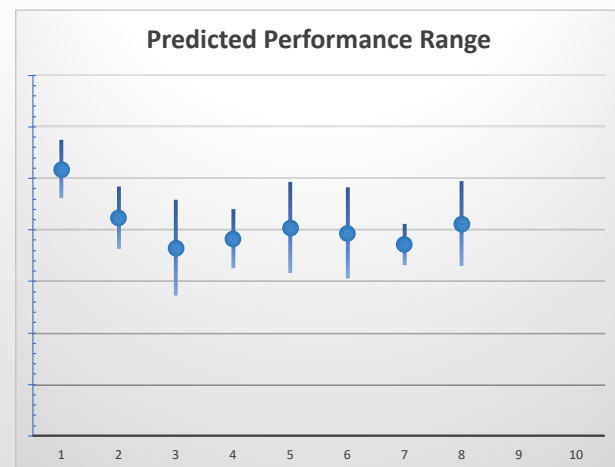

THE *get on!* CLUB

Date 17/9/2022 Track Ipswich Race 5 Distance 520 Start 6:48 pm Rating 85 +/- 3.28 Early 94 +/- .92

Box	No	Greyhound	Trainer	Rating	Early	Late	Today	Min	Max	Career	Confidence	Odds	Class			
1	1	Black Comanche	Gregory Stella	93	96	99	90	88	93	23	11	6	3	74	1.86	✓
2	2	Hara's Herbie	Jemma Daley	87	95	96	86	83	89	22	6	5	5	96	6.44	✓✓
3	3	Context	Trevor Lindsay	85	94	95	83	78	87	11	3	2	1	100	20.33	
4	4	Jerry	John Catton	84	92	96	84	81	87	12	1	5	2	100	13.94	^
5	5	Armstrong	Robert Essex	82	94	95	85	80	89	13	2	2	2	100	8.93	^
6	6	Antonio's Pride	Paul Cauchi	83	94	96	84	80	89	24	4	2	2	75	10.8	
7	7	Kasey's Money	Peter O'reilly	84	94	95	83	81	85	20	3	2	3	95	19.45	^^
8	8	Protagonist	Warren Nicholls	86	94	96	85	81	89	23	7	5	5	74	7.71	

The "Secret Ratings" greyhound rating service is exclusively available to Get On Club paid members only

<https://geton.club>