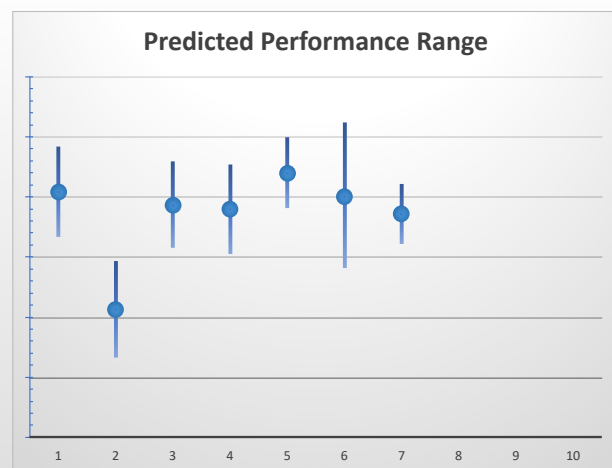

Box	No	Greyhound	Trainer	Rating	Early	Late	Today	Min	Max	Career	Confidence	Odds	Class			
1	1	Burned	Peter O'reilly	86	95	96	85	83	88	51	12	12	3	99	9.12	
2	2	Sunburst	Jedda Cutlack	91	96	97	87	84	90	54	20	8	6	84	5.08	
3	3	Dundee Ember	Rusty Dillon	87	93	96	82	79	85	73	10	12	14	99	43.02	▲
4	4	Sushi Mango	Tarquin Neal	86	95	96	86	83	89	30	6	5	3	94	6.81	▼
6	6	Fernando Grand	Gary Mackay	88	95	97	88	85	90	36	12	8	7	78	4.11	
7	7	Barefoot Flynn	John Thompson	83	93	96	84	81	86	38	5	3	7	90	17.98	
8	8	Any Given Sunday	Serena Lawrance	88	94	97	90	88	92	22	7	4	2	100	2.35	

The "Secret Ratings" greyhound rating service is exclusively available to Get On Club paid members only

<https://geton.club>

THE *get on!* CLUB

Date 17/9/2022 Track Ipswich Race 9 Distance 520 Start 8:19 pm Rating 84 +/- 2.03 Early 94 +/- .97

Box	No	Greyhound	Trainer	Rating	Early	Late	Today	Min	Max	Career	Confidence	Odds	Class			
1	1	Rio Riley	Jayson Valentine	82	93	95	85	81	89	23	2	0	4	74	4.56	
2	2	Willow's Pride	Christopher	81	94	95	75	71	79	9	1	1	3	100	134.77	^
3	3	Iconic	Peter Wilson	85	94	96	84	80	87	28	3	5	6	83	5.77	
4	4	Energetic Cloud	Christi Lombe	84	92	97	83	80	87	40	2	10	4	95	6.27	^
6	6	Red Buzz	Jedda Cutlack	88	95	96	86	84	89	38	9	9	11	93	3.37	
7	7	Cool Hand Steve	Sergio Livotto	85	93	96	84	79	91	8	2	2	1	75	5.01	
8	8	Maywyn Idris	Robert Essex	86	93	95	83	81	86	34	5	9	4	98	6.96	v