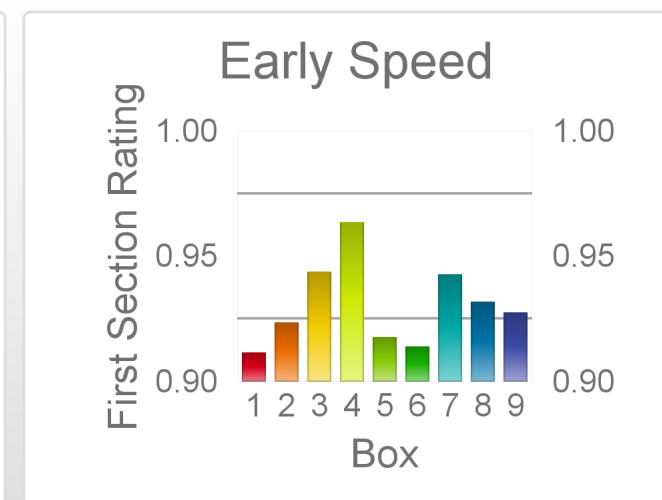

The "Secret Ratings" greyhound rating service is exclusively available to Get On Club paid members only

<https://geton.club>

THE *get on!* CLUB

Date 17/9/2022 Track Ipswich Race 2 Distance 431 Start 5:54 pm Rating 85 +/- .86 Early 94 +/- .41