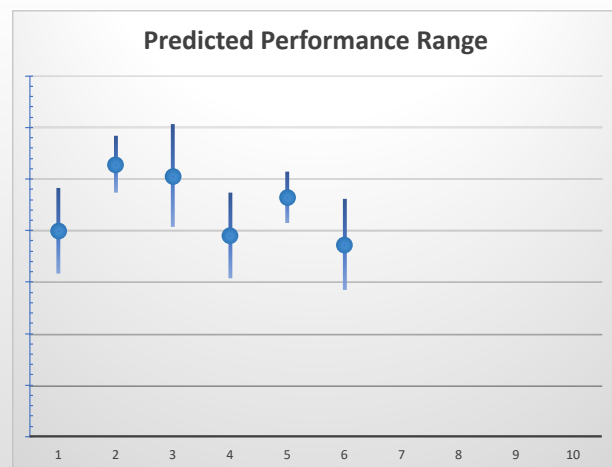

THE *get on!* CLUB

Date 17/9/2022 Track Ipswich Race 6 Distance 520 Start 7:13 pm Rating 86 +/- 5.28 Early 94 +/- 1.34

Box	No	Greyhound	Trainer	Rating	Early	Late	Today	Min	Max	Career	Confidence	Odds	Class		
2	2	Gold Fillings	Paul Cauchi	84	94	96	84	80	89	31	7	5	3	97	11.77
3	3	De Ferran	Tony Zammit	93	96	98	91	88	94	8	7	1	0	100	2.33
4	4	Boys Light Up	John Dart	91	95	98	90	85	95	7	6	0	0	100	2.85
6	6	Locked On Scotch	John Catton	84	93	95	84	80	88	7	2	1	1	86	13.72
7	7	Fearghal Monelli	Tony Apap	89	95	97	88	85	90	12	5	2	1	100	4.78
8	8	Duelling Banjos	Diane Hannon	85	94	94	83	79	88	21	6	4	2	96	18.84

The "Secret Ratings" greyhound rating service is exclusively available to Get On Club paid members only

<https://geton.club>