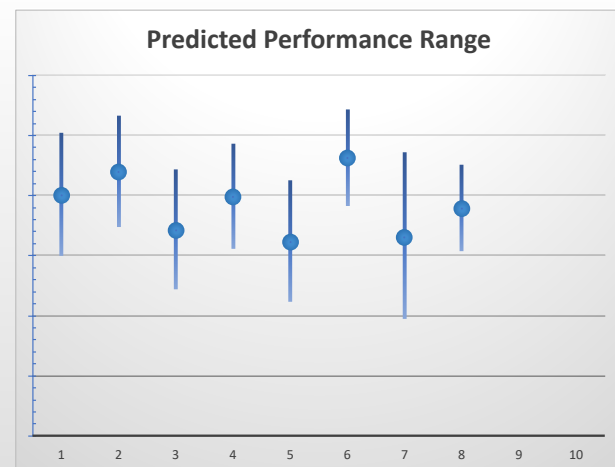

THE *get on!* CLUB

Date 17/9/2022 Track Ipswich Race 11 Distance 431 Start 8:59 pm Rating 83 +/- 3.31 Early 94 +/- 1.34

Box	No	Greyhound	Trainer	Rating	Early	Late	Today	Min	Max	Career	Confidence	Odds	Class			
1	1	Bogie Lightning	Shane Topping	83	94	95	84	79	90	31	5	7	5	100	6.11	
2	2	Reggie's Brother	John Mccarthy	85	94	97	86	82	91	52	6	10	7	99	3.53	✓
3	3	Sandy Titan	Karen Davies	81	93	94	82	77	87	26	5	1	2	50	18.85	
4	4	Antonio Gift	Paul Cauchi	84	95	95	84	80	89	22	7	6	2	78	6.62	✓
5	5	Tuta Yankee	Cecil Druery	80	93	94	81	76	86	23	4	1	7	87	31.12	✓
6	6	Shapur	Jedda Cutlack	89	97	96	88	84	92	9	4	3	1	100	2.69	
7	7	Question Asked	Lawrence Topping	78	92	94	81	74	88	39	5	6	1	24	22.87	
8	8	Tequila Worm	Ned Snow	85	95	97	83	80	87	50	8	10	5	86	9.86	

The "Secret Ratings" greyhound rating service is exclusively available to Get On Club paid members only

<https://geton.club>