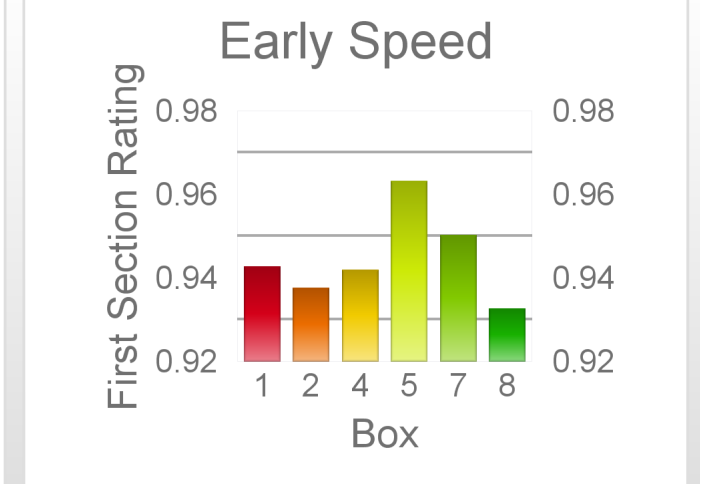

THE *get on!* CLUB

Date 17/9/2022 Track Ipswich Race 4 Distance 520 Start 6:28 pm Rating 85 +/- 3.47 Early 94 +/- 1.08

Box	No	Greyhound	Trainer	Rating	Early	Late	Today	Min	Max	Career	Confidence	Odds	Class			
1	1	Tiki Bar	Dyllan Heddles	84	94	96	84	80	88	30	5	6	6	84	12.04	^
2	2	Samson's Delilah	Peter Cauchi	83	93	95	84	80	87	29	4	6	2	97	16.95	
4	4	Scintillate	Jedda Cutlack	86	94	97	84	81	88	11	3	2	0	91	8.45	
5	5	Godges	Grant Franklin	86	96	95	86	83	89	31	4	7	3	94	3.26	
7	7	Hara's River	Jemma Daley	89	95	98	87	85	90	21	8	5	2	100	1.9	✓
8	8	Polly's Paws	Bruce Wellington	79	93	95	84	81	88	23	2	0	4	83	9.34	^

The "Secret Ratings" greyhound rating service is exclusively available to Get On Club paid members only

<https://geton.club>