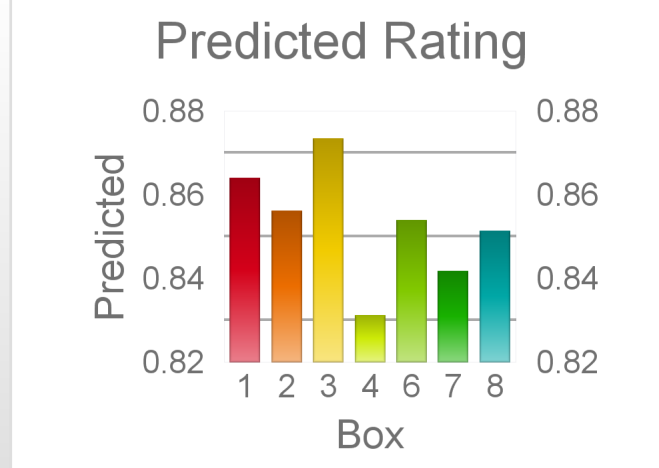

THE *get on!* CLUB

Date 17/9/2022 Track Ipswich Race 7 Distance 630 Start 7:30 pm Rating 84 +/- 3.04 Early 92 +/- 1.98

Box	No	Greyhound	Trainer	Rating	Early	Late	Today	Min	Max	Career	Confidence	Odds	Class			
1	1	Paradise Five	Lawrence Topping	82	93	95	86	82	89	62	2	12	7	80	3.96	
2	2	High Sun	Darren Johnstone	87	94	96	85	83	87	20	3	7	4	95	5.65	
3	3	Jimary Willow	Malcolm Ross	89	94	98	87	83	91	23	7	4	6	96	2.55	✓
4	4	Referral	Drew Pearce	83	93	96	83	80	86	55	5	8	6	93	44.87	
6	6	Hara's Rusty	Cecil Druery	83	93	96	85	83	87	31	2	5	7	75	6.45	
7	7	Calla Sue	Drew Pearce	81	91	96	84	81	86	13	0	2	1	93	14.74	
8	8	Night Shift	Gerald Corrigan	81	89	97	85	82	87	98	5	9	17	98	7.51	

The "Secret Ratings" greyhound rating service is exclusively available to Get On Club paid members only

<https://geton.club>