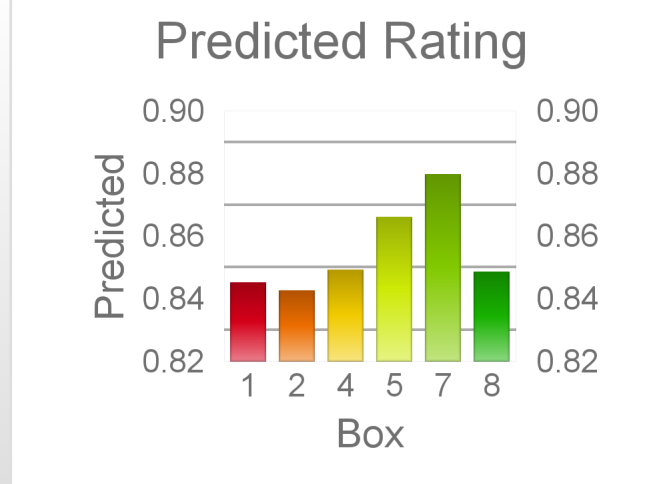

THE *get on!* CLUB

Date 17/9/2022 Track Ipswich Race 4 Distance 520 Start 6:28 pm Rating 85 +/- 3.47 Early 94 +/- 1.08

Box	No	Greyhound	Trainer	Rating	Early	Late	Today	Min	Max	Career	Confidence	Odds	Class			
1	1	Tiki Bar	Dyllan Heddles	84	94	96	84	80	88	30	5	6	6	84	12.04	^
2	2	Samson's Delilah	Peter Cauchi	83	93	95	84	80	87	29	4	6	2	97	16.95	
4	4	Scintillate	Jedda Cutlack	86	94	97	84	81	88	11	3	2	0	91	8.45	
5	5	Godges	Grant Franklin	86	96	95	86	83	89	31	4	7	3	94	3.26	
7	7	Hara's River	Jemma Daley	89	95	98	87	85	90	21	8	5	2	100	1.9	✓
8	8	Polly's Paws	Bruce Wellington	79	93	95	84	81	88	23	2	0	4	83	9.34	^

The "Secret Ratings" greyhound rating service is exclusively available to Get On Club paid members only

<https://geton.club>