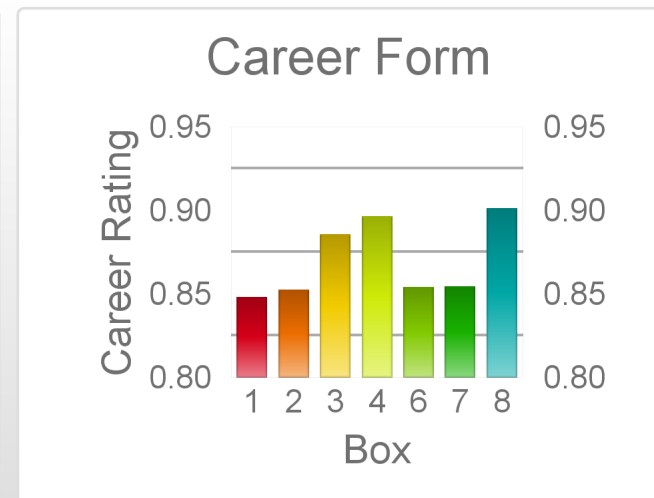

THE *get on!* CLUB

Date 17/9/2022 Track Ipswich Race 10 Distance 431 Start 8:36 pm Rating 87 +/- 2.31 Early 95 +/- .64

Box	No	Greyhound	Trainer	Rating	Early	Late	Today	Min	Max	Career	Confidence	Odds	Class			
1	1	Quinine	Alby Kennewell	84	95	96	87	84	91	53	8	9	5	100	3.25	
2	2	Cheeky Willow	Felicia Guymer	85	95	95	85	80	90	52	7	10	8	95	7.39	^
3	3	Chance	John Mccarthy	88	96	96	85	80	90	71	16	19	7	95	6.96	
4	4	Ringbark Thunder	Serena Lawrance	89	95	98	87	84	90	30	11	6	2	90	4.25	
6	6	Samson Power	Jeanette Cauchi	85	95	95	80	76	85	27	8	2	3	78	85.64	
7	7	High Suite	Matthew Heilbronn	85	94	97	84	81	88	77	12	7	11	88	9.86	^^
7	7	High Suite	Drew Pearce	85	94	97	83	80	87	77	12	7	11	88	14.22	
8	8	Emerald Dragon	Jeanette Cauchi	90	94	97	86	80	92	16	8	2	1	94	5.15	

The "Secret Ratings" greyhound rating service is exclusively available to Get On Club paid members only

<https://geton.club>