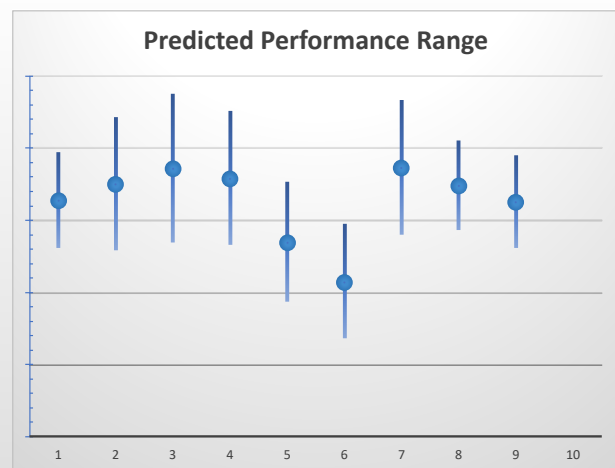

THE *get on!* CLUB

Date 17/9/2022 Track Ipswich Race 1 Distance 520 Start 5:34 pm Rating 81 +/- 3.16 Early 93 +/- 1.69

Box	No	Greyhound	Trainer	Rating	Early	Late	Today	Min	Max	Career	Confidence	Odds	Class	
1	1	Pokie Jackpot	Peter O'reilly	79	91	95	81	78	84	21	1 3 4	100	8.77	
2	2	Ayaya	Peter Cauchi	78	92	94	82	77	87	19	1 1 1	85	6.22	
3	3	Shanti	Jedda Cutlack	82	94	95	83	78	88	8	1 1 1	88	4.64	▲
4	4	Ivy Pearl	John Mccarthy	87	96	96	82	78	87	5	1 2 0	100	5.54	▼▼
5	5	Thybulle	Amy Broadrick	79	91	94	78	74	82	13	1 1 0	93	28.71	
6	6	Trinity Ann	Cyril Mcgregor	77	91	89	75	71	79	20	1 3 2	95	173.41	
7	7	National Swirl	Jedda Cutlack	84	94	95	83	79	88	4	1 0 1	75	4.53	▼
8	8	Midnight Ember	Richard Perry	80	93	95	82	79	85	18	1 0 3	100	6.34	
9	9	Flying Megs	Sam Lees	81	92	94	81	78	84	30	1 6 6	90	9.08	