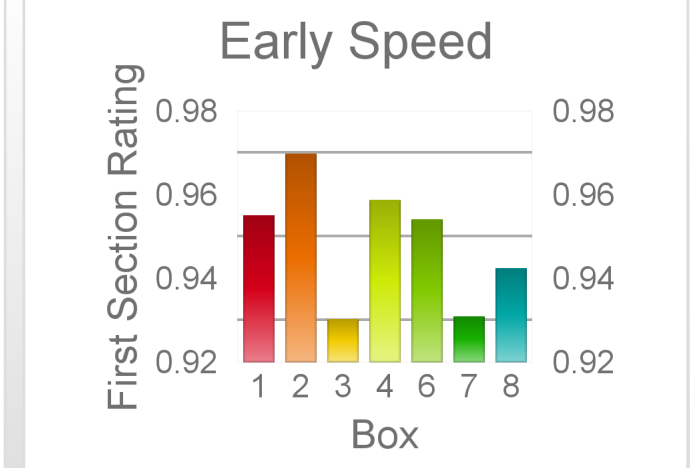

THE *get on!* CLUB

Date 17/9/2022 Track Ipswich Race 8 Distance 520 Start 7:55 pm Rating 87 +/- 2.32 Early 94 +/- 1.48

Box	No	Greyhound	Trainer	Rating	Early	Late	Today	Min	Max	Career	Confidence	Odds	Class			
1	1	Burned	Peter O'reilly	86	95	96	85	83	88	51	12	12	3	99	9.12	
2	2	Sunburst	Jedda Cutlack	91	96	97	87	84	90	54	20	8	6	84	5.08	
3	3	Dundee Ember	Rusty Dillon	87	93	96	82	79	85	73	10	12	14	99	43.02	▲
4	4	Sushi Mango	Tarquin Neal	86	95	96	86	83	89	30	6	5	3	94	6.81	▼
6	6	Fernando Grand	Gary Mackay	88	95	97	88	85	90	36	12	8	7	78	4.11	
7	7	Barefoot Flynn	John Thompson	83	93	96	84	81	86	38	5	3	7	90	17.98	
8	8	Any Given Sunday	Serena Lawrance	88	94	97	90	88	92	22	7	4	2	100	2.35	

The "Secret Ratings" greyhound rating service is exclusively available to Get On Club paid members only

<https://geton.club>