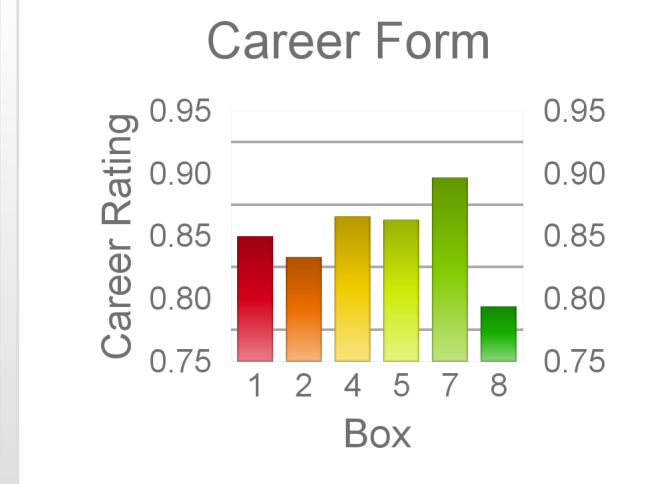

THE *get on!* CLUB

Date 17/9/2022 Track Ipswich Race 4 Distance 520 Start 6:28 pm Rating 85 +/- 3.47 Early 94 +/- 1.08

Box	No	Greyhound	Trainer	Rating	Early	Late	Today	Min	Max	Career	Confidence	Odds	Class			
1	1	Tiki Bar	Dyllan Heddles	84	94	96	84	80	88	30	5	6	6	84	12.04	^
2	2	Samson's Delilah	Peter Cauchi	83	93	95	84	80	87	29	4	6	2	97	16.95	
4	4	Scintillate	Jedda Cutlack	86	94	97	84	81	88	11	3	2	0	91	8.45	
5	5	Godges	Grant Franklin	86	96	95	86	83	89	31	4	7	3	94	3.26	
7	7	Hara's River	Jemma Daley	89	95	98	87	85	90	21	8	5	2	100	1.9	✓
8	8	Polly's Paws	Bruce Wellington	79	93	95	84	81	88	23	2	0	4	83	9.34	^

The "Secret Ratings" greyhound rating service is exclusively available to Get On Club paid members only

<https://geton.club>