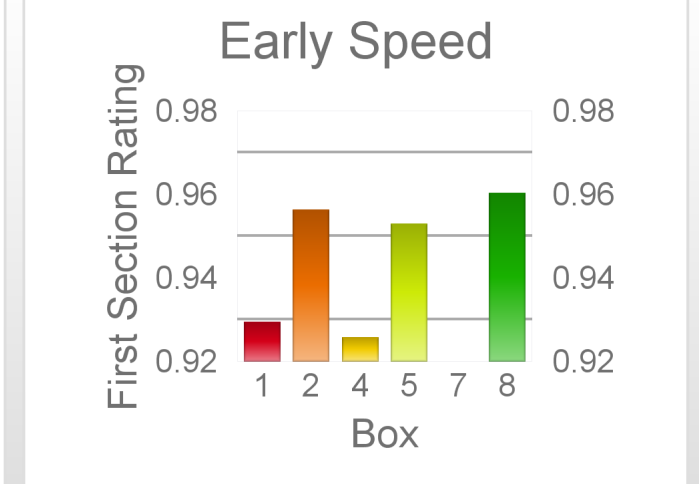

The "Secret Ratings" greyhound rating service is exclusively available to Get On Club paid members only

<https://geton.club>

THE *get on!* CLUB

Date	17/9/2022	Track	Ipswich	Race	3	Distance	520	Start	6:13 pm	Rating	+/-	Early	+/-		
Box	No	Greyhound	Trainer	Rating	Early	Late	Today	Min	Max	Career	Confidence	Odds	Class		
1	1	Polly's Courier	Rob Purtle	82	92	95	83	79	88	34	3	9	7	71	7.56
2	2	Select Moment	Gary Mackay	87	95	96	85	82	89	20	5	1	6	100	4.13
4	4	Cow Palace	Sam Lees	80	92	95	80	77	82	28	2	1	2	100	43.96
5	5	Sorority	Jedda Cutlack	88	95	97	86	82	90	10	4	2	0	90	3.12
7	7	Hara's Pandora	Tarquin Neal			96	85	85	85						4.08
8	8	Smart Houdini	Paul Cauchi	83	96	95	85	81	90	20	4	1	1	75	4.23