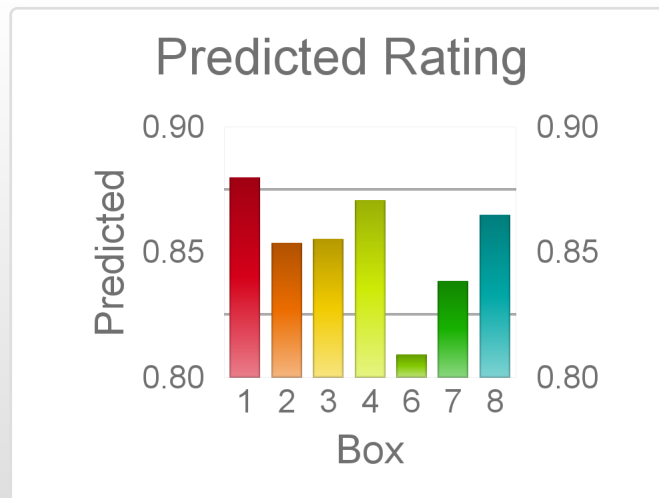

THE *get on!* CLUB

Date 17/9/2022 Track Ipswich Race 10 Distance 431 Start 8:36 pm Rating 87 +/- 2.31 Early 95 +/- .64

Box	No	Greyhound	Trainer	Rating	Early	Late	Today	Min	Max	Career	Confidence	Odds	Class			
1	1	Quinine	Alby Kennewell	84	95	96	87	84	91	53	8	9	5	100	3.25	
2	2	Cheeky Willow	Felicia Guymer	85	95	95	85	80	90	52	7	10	8	95	7.39	^
3	3	Chance	John Mccarthy	88	96	96	85	80	90	71	16	19	7	95	6.96	
4	4	Ringbark Thunder	Serena Lawrance	89	95	98	87	84	90	30	11	6	2	90	4.25	
6	6	Samson Power	Jeanette Cauchi	85	95	95	80	76	85	27	8	2	3	78	85.64	
7	7	High Suite	Matthew Heilbronn	85	94	97	84	81	88	77	12	7	11	88	9.86	^^
7	7	High Suite	Drew Pearce	85	94	97	83	80	87	77	12	7	11	88	14.22	
8	8	Emerald Dragon	Jeanette Cauchi	90	94	97	86	80	92	16	8	2	1	94	5.15	

The "Secret Ratings" greyhound rating service is exclusively available to Get On Club paid members only

<https://geton.club>