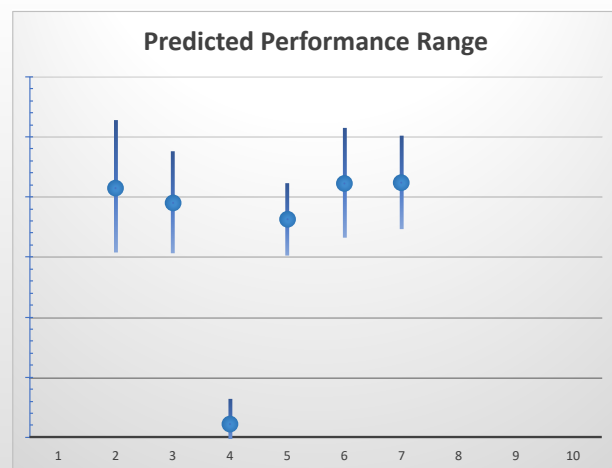

THE *get on!* CLUB

Date 17/9/2022 Track Ipswich Race 2 Distance 431 Start 5:54 pm Rating 85 +/- .86 Early 94 +/- .41

Box	No	Greyhound	Trainer	Rating	Early	Late	Today	Min	Max	Career	Confidence	Odds	Class		
1	1	Black Zircon	Jason Aylward				?	?	?	2	0	0	0	?	
2	2	Gloria's Legacy	Jeanette Cauchi	84	95	94	85	80	91	22	7	4	3	91	3.99
3	3	Aces Up	Peter O'reilly	85	95	95	84	80	88	33	7	4	1	100	4.5
4	4	Ron's Brother	John Mccarthy	86	95	97	66	63	68	62	7	9	13	97	95.74 ^
6	6	Pre Cruise	Ned Snow	84	94	96	83	80	86	107	12	16	17	92	5.19
7	7	Bundy Prize	Shane Topping	84	94	95	86	81	90	22	6	4	2	69	3.84
8	8	Majestic Man	Serena Lawrance	86	94	98	86	82	90	70	8	15	13	95	3.8

The "Secret Ratings" greyhound rating service is exclusively available to Get On Club paid members only

<https://geton.club>