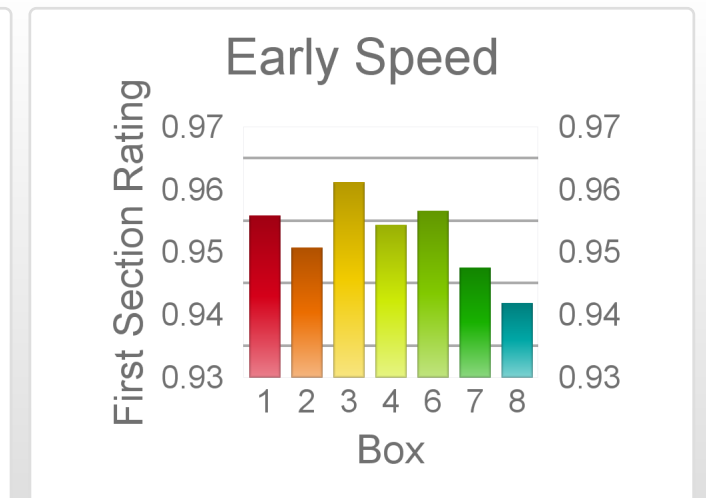

THE *get on!* CLUB

Date 17/9/2022 Track Ipswich Race 10 Distance 431 Start 8:36 pm Rating 87 +/- 2.31 Early 95 +/- .64

Box	No	Greyhound	Trainer	Rating	Early	Late	Today	Min	Max	Career	Confidence	Odds	Class			
1	1	Quinine	Alby Kennewell	84	95	96	87	84	91	53	8	9	5	100	3.25	
2	2	Cheeky Willow	Felicia Guymer	85	95	95	85	80	90	52	7	10	8	95	7.39	^
3	3	Chance	John Mccarthy	88	96	96	85	80	90	71	16	19	7	95	6.96	
4	4	Ringbark Thunder	Serena Lawrance	89	95	98	87	84	90	30	11	6	2	90	4.25	
6	6	Samson Power	Jeanette Cauchi	85	95	95	80	76	85	27	8	2	3	78	85.64	
7	7	High Suite	Matthew Heilbronn	85	94	97	84	81	88	77	12	7	11	88	9.86	^^
7	7	High Suite	Drew Pearce	85	94	97	83	80	87	77	12	7	11	88	14.22	
8	8	Emerald Dragon	Jeanette Cauchi	90	94	97	86	80	92	16	8	2	1	94	5.15	

The "Secret Ratings" greyhound rating service is exclusively available to Get On Club paid members only

<https://geton.club>