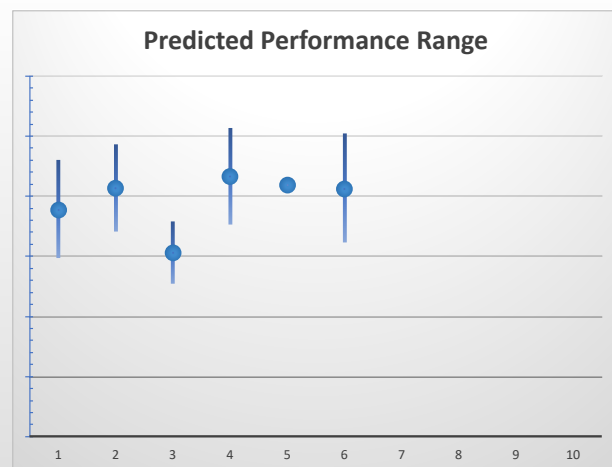

Box	No	Greyhound	Trainer	Rating	Early	Late	Today	Min	Max	Career	Confidence	Odds	Class		
1	1	Black Zircon	Jason Aylward				?	?	?	2	0	0	0	?	
2	2	Gloria's Legacy	Jeanette Cauchi	84	95	94	85	80	91	22	7	4	3	91	3.99
3	3	Aces Up	Peter O'reilly	85	95	95	84	80	88	33	7	4	1	100	4.5
4	4	Ron's Brother	John Mccarthy	86	95	97	66	63	68	62	7	9	13	97	95.74 ^
6	6	Pre Cruise	Ned Snow	84	94	96	83	80	86	107	12	16	17	92	5.19
7	7	Bundy Prize	Shane Topping	84	94	95	86	81	90	22	6	4	2	69	3.84
8	8	Majestic Man	Serena Lawrance	86	94	98	86	82	90	70	8	15	13	95	3.8

The "Secret Ratings" greyhound rating service is exclusively available to Get On Club paid members only

<https://geton.club>

THE *get on!* CLUB

Date	17/9/2022	Track	Ipswich	Race	3	Distance	520	Start	6:13 pm	Rating	+/-	Early	+/-		
Box	No	Greyhound	Trainer	Rating	Early	Late	Today	Min	Max	Career	Confidence	Odds	Class		
1	1	Polly's Courier	Rob Purtle	82	92	95	83	79	88	34	3	9	7	71	7.56
2	2	Select Moment	Gary Mackay	87	95	96	85	82	89	20	5	1	6	100	4.13
4	4	Cow Palace	Sam Lees	80	92	95	80	77	82	28	2	1	2	100	43.96
5	5	Sorority	Jedda Cutlack	88	95	97	86	82	90	10	4	2	0	90	3.12
7	7	Hara's Pandora	Tarquin Neal			96	85	85	85						4.08
8	8	Smart Houdini	Paul Cauchi	83	96	95	85	81	90	20	4	1	1	75	4.23