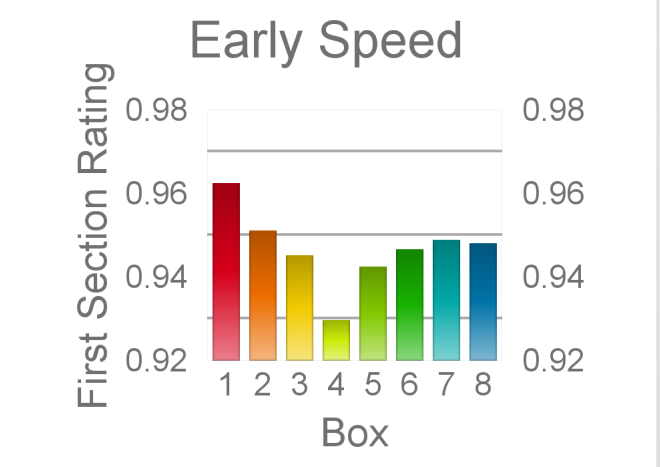

THE *get on!* CLUB

Date 17/9/2022 Track Ipswich Race 5 Distance 520 Start 6:48 pm Rating 85 +/- 3.28 Early 94 +/- .92

Box	No	Greyhound	Trainer	Rating	Early	Late	Today	Min	Max	Career	Confidence	Odds	Class			
1	1	Black Comanche	Gregory Stella	93	96	99	90	88	93	23	11	6	3	74	1.86	✓
2	2	Hara's Herbie	Jemma Daley	87	95	96	86	83	89	22	6	5	5	96	6.44	✓✓
3	3	Context	Trevor Lindsay	85	94	95	83	78	87	11	3	2	1	100	20.33	
4	4	Jerry	John Catton	84	92	96	84	81	87	12	1	5	2	100	13.94	^
5	5	Armstrong	Robert Essex	82	94	95	85	80	89	13	2	2	2	100	8.93	^
6	6	Antonio's Pride	Paul Cauchi	83	94	96	84	80	89	24	4	2	2	75	10.8	
7	7	Kasey's Money	Peter O'reilly	84	94	95	83	81	85	20	3	2	3	95	19.45	^^
8	8	Protagonist	Warren Nicholls	86	94	96	85	81	89	23	7	5	5	74	7.71	

The "Secret Ratings" greyhound rating service is exclusively available to Get On Club paid members only

<https://geton.club>