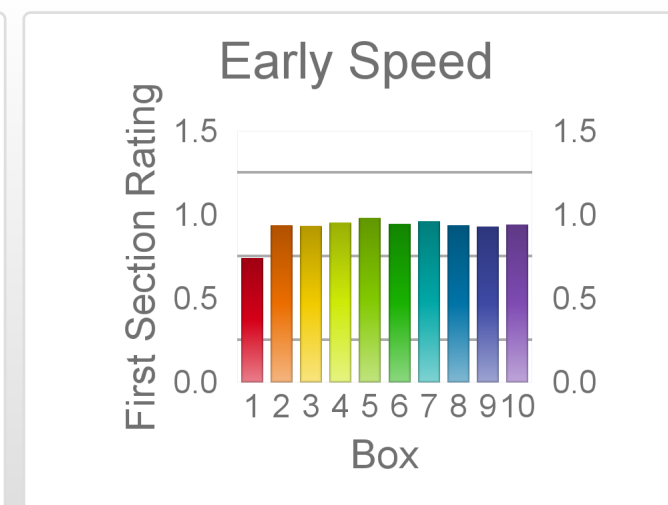

THE *get on!* CLUB

Date 13/9/2022 Track Townsville Race 10 Distance 380 Start 10:12 pm Rating 83 +/- 3.73 Early 92 +/- 6.65

Box	No	Greyhound	Trainer	Rating	Early	Late	Today	Min	Max	Career	Confidence	Odds	Class			
1	1	Downtown Boy	Scott Atkinson	78	74	94	96	22	257	11	3	0	0	91	14.32	⬆️
2	2	Glen Gavan	Justin Reid	83	93	94	78	76	81	42	4	6	7	20	12.23	✓
3	3	Where's The Gap	Greta Thomson	80	93	95	83	80	87	22	3	1	10	60	7.71	
4	4	Ramsay's Rocket	Christopher Scifleet	86	95	96	85	84	87	24	4	2	2	13	6.4	✓
5	5	Flash Fever	Bradley Belford	91	97	96	88	85	91	14	2	4	2	15	5.33	
6	6	Golden Gusset	Jo Wooler	85	94	96	80	75	86	15	4	0	4	60	10.17	✓
7	7	Mali's Whitey	Heath Ardle	81	95	92	83	77	88	64	7	12	9	4	8.15	
8	8	Princess Barcia	Laurie Wode	85	93	97	84	78	89	44	6	8	1	82	7.62	
9	9	Aston Cash	Peter Milani	81	92	97	80	75	86	73	7	9	8	10	10.21	
10	10	Sunset Bardot	Rhonda Essery	83	94	95	83	79	86	84	5	9	11	47	8.03	

The "Secret Ratings" greyhound rating service is exclusively available to Get On Club paid members only

<https://geton.club>