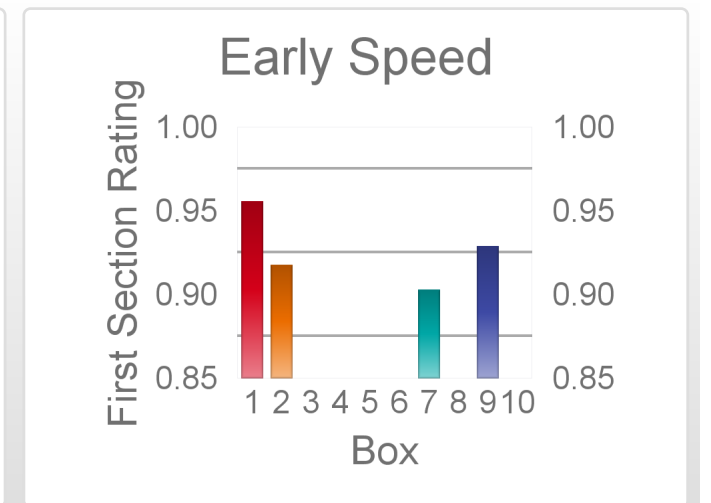

THE *get on!* CLUB

Date	13/9/2022	Track	Townsville	Race	1	Distance	380	Start	7:15 pm	Rating	+/-	Early	+/-		
Box	No	Greyhound	Trainer	Rating	Early	Late	Today	Min	Max	Career	Confidence	Odds	Class		
1	1	Gunnadoo Avenue	Michael Hickmott	86	95	94	81	77	85	13	0	4	4	85	1.77
2	2	Joni Rudderless	Joan Newnham	67	91	89	72	?	?	14	0	0	3	8	
3	3	Showtime Smiley	Jay Schafer				?	?	?						
4	4	Wahroonga Girl	Robert Reid				?	?	?	5	0	0	0	0	
5	5	Barry Cool	Graham Thomson				?	?	?	10	0	0	3	0	
6	6	Wally's Boy	Bradley Belford				?	?	?	3	0	0	1	0	
7	7	Elusive Emma	Rhonda Essery	78	90	95	78	74	82	7	0	3	0	86	4.74
8	8	Midnight Image	Bradley Belford				?	?	?	7	0	2	1	0	
9	9	Bobby's Brae	Bobbie-jean	79	92	94	80	79	82	5	0	0	0	40	2.35
10	10	Shrimp Boat	Rhonda Essery				?	?	?	6	0	0	0	0	