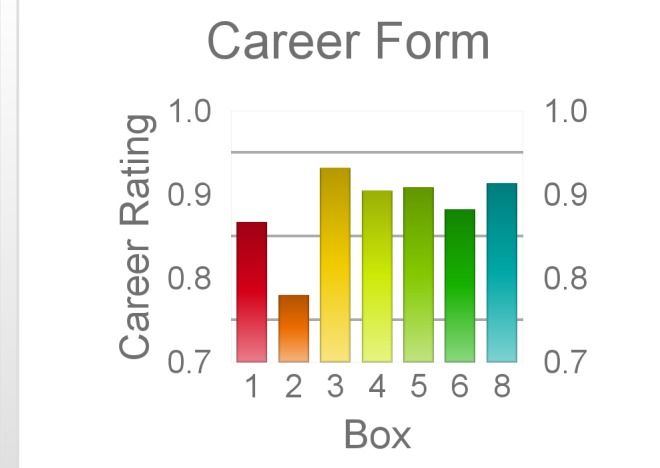

THE *get on!* CLUB

Date 13/9/2022 Track Townsville Race 8 Distance 380 Start 9:35 pm Rating 88 +/- 4.93 Early 95 +/- 1.58

Box	No	Greyhound	Trainer	Rating	Early	Late	Today	Min	Max	Career	Confidence	Odds	Class			
1	1	Balts Agenda	Laurie Wode	86	96	97	81	76	85	46	11	10	6	27	87.94	^
2	2	Aston Rupiah	Hayley Wooler	78	92	95	86	81	90	85	9	9	16	9	11.88	
3	3	Miss Priddle	Rhonda Essery	93	97	98	92	89	96	53	15	11	6	36	2.7	
4	4	Mali's Gonzales	Heath Ardle	90	96	97	89	85	93	63	14	14	5	27	4.89	
5	5	Rum And Hustle	Laurie Wode	90	95	98	89	87	91	69	14	12	13	28	5.15	
6	6	See Me Balt	Laurie Wode	88	96	97	88	85	91	25	8	5	3	52	6.57	
8	8	Ringbark Rita	Bradley Belford	91	96	97	89	85	93	23	7	7	1	53	5.43	

The "Secret Ratings" greyhound rating service is exclusively available to Get On Club paid members only

<https://geton.club>