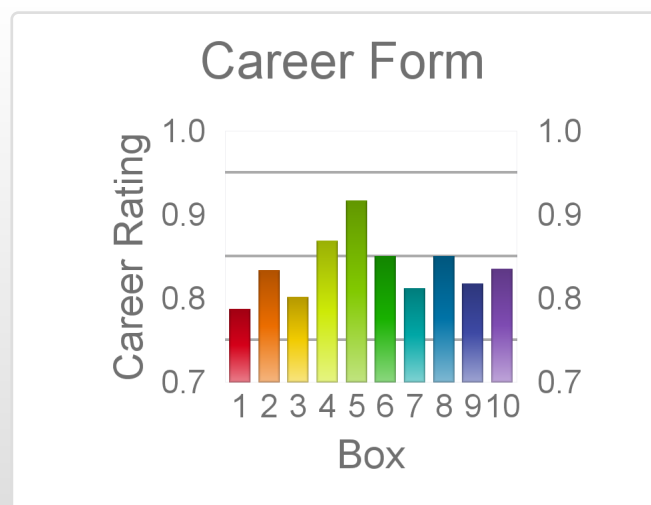

THE *get on!* CLUB

Date 13/9/2022 Track Townsville Race 10 Distance 380 Start 10:12 pm Rating 83 +/- 3.73 Early 92 +/- 6.65

Box	No	Greyhound	Trainer	Rating	Early	Late	Today	Min	Max	Career	Confidence	Odds	Class			
1	1	Downtown Boy	Scott Atkinson	78	74	94	96	22	257	11	3	0	0	91	14.32	⬆️
2	2	Glen Gavan	Justin Reid	83	93	94	78	76	81	42	4	6	7	20	12.23	✓
3	3	Where's The Gap	Greta Thomson	80	93	95	83	80	87	22	3	1	10	60	7.71	
4	4	Ramsay's Rocket	Christopher Scifleet	86	95	96	85	84	87	24	4	2	2	13	6.4	✓
5	5	Flash Fever	Bradley Belford	91	97	96	88	85	91	14	2	4	2	15	5.33	
6	6	Golden Gusset	Jo Wooler	85	94	96	80	75	86	15	4	0	4	60	10.17	✓
7	7	Mali's Whitey	Heath Ardle	81	95	92	83	77	88	64	7	12	9	4	8.15	
8	8	Princess Barcia	Laurie Wode	85	93	97	84	78	89	44	6	8	1	82	7.62	
9	9	Aston Cash	Peter Milani	81	92	97	80	75	86	73	7	9	8	10	10.21	
10	10	Sunset Bardot	Rhonda Essery	83	94	95	83	79	86	84	5	9	11	47	8.03	

The "Secret Ratings" greyhound rating service is exclusively available to Get On Club paid members only

<https://geton.club>