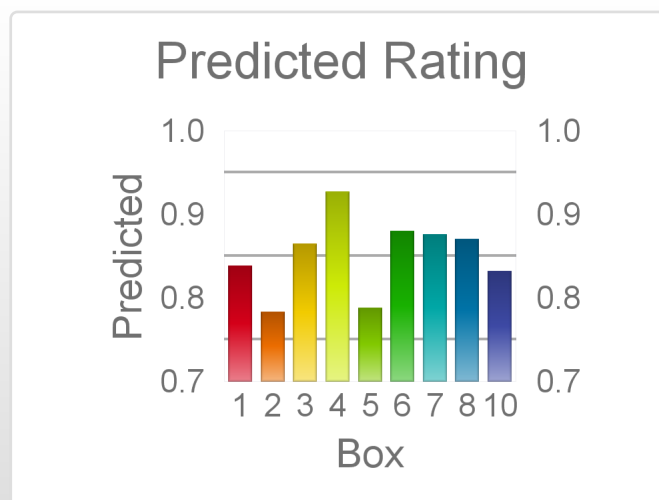

Box	No	Greyhound	Trainer	Rating	Early	Late	Today	Min	Max	Career	Confidence	Odds	Class			
1	1	Balts Agenda	Laurie Wode	86	96	97	81	76	85	46	11	10	6	27	87.94	^
2	2	Aston Rupiah	Hayley Wooler	78	92	95	86	81	90	85	9	9	16	9	11.88	
3	3	Miss Priddle	Rhonda Essery	93	97	98	92	89	96	53	15	11	6	36	2.7	
4	4	Mali's Gonzales	Heath Ardle	90	96	97	89	85	93	63	14	14	5	27	4.89	
5	5	Rum And Hustle	Laurie Wode	90	95	98	89	87	91	69	14	12	13	28	5.15	
6	6	See Me Balt	Laurie Wode	88	96	97	88	85	91	25	8	5	3	52	6.57	
8	8	Ringbark Rita	Bradley Belford	91	96	97	89	85	93	23	7	7	1	53	5.43	

Box	No	Greyhound	Trainer	Rating	Early	Late	Today	Min	Max	Career	Confidence	Odds	Class			
1	1	Ryan's Pick	Heath Ardle	83	95	96	83	81	86	21	5	0	5	39	9.5	^
2	2	At The Office	Graham Thomson	82	93	93	78	74	82	52	4	5	9	45	37.08	^
3	3	Seat's Taken	Glen Olsen	87	94	97	86	84	88	59	9	7	1	7	5.89	^
4	4	Patty's Regret	Hayley Wooler	89	94	97	92	85	100	49	6	13	6	15	2.5	
5	9	Aston Cash	Peter Milani	81	92	97	78	73	84	73	7	9	8	10	34.36	
6	6	Wild Rumour	Bradley Belford	91	94	98	88	?	?	11	3	2	2	10		^
7	7	Stressful Hope	Laurie Wode	86	93	97	87	81	94	17	5	2	3	12	5.19	
8	8	Prince Of Lygon	Bradley Belford	89	96	97	87	83	90	41	9	5	9	40	5.44	
10	10	Sunset Bardot	Rhonda Essery	83	94	95	83	79	86	84	5	9	11	47	10.87	^