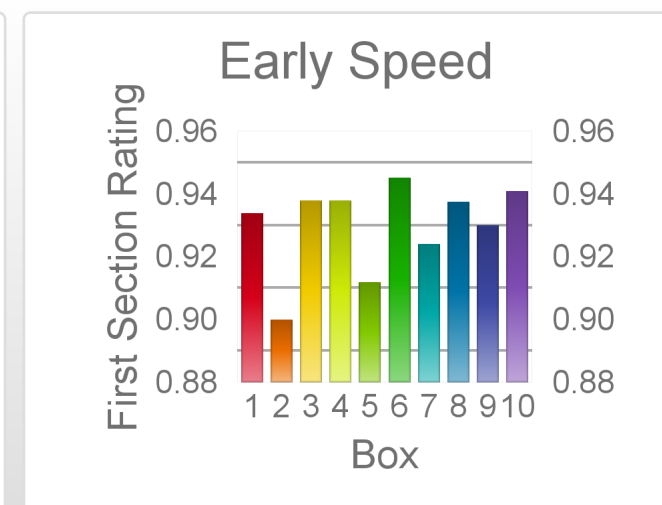

THE *get on!* CLUB

Date 13/9/2022 Track Townsville Race 12 Distance 380 Start 10:48 pm Rating 81 +/- 2.19 Early 92 +/- 1.42

Box	No	Greyhound	Trainer	Rating	Early	Late	Today	Min	Max	Career	Confidence	Odds	Class			
1	1	Hypo Harry	Rhonda Essery	82	93	96	84	80	87	34	2	4	5	48	6.88	
2	2	Jack's Rose	Michael Pandelakis	78	89	95	77	74	81	28	3	3	1	83	8.42	^
3	3	Mystical Zeal	Hayley Wooler	79	93	94	80	76	85	27	2	3	4	15	7.6	^
4	4	Winlock Punky	Bobbie-jean	81	93	96	82	79	86	29	4	3	3	66	7.14	v
5	5	Never Cry	Bradley Belford	85	91	100	77	69	86	13	2	2	3	62	8.43	v
6	6	Zip And Zoomer	Heath Ardle	80	94	94	82	74	90	25	3	6	1	24	7.26	^
7	7	Just Don't Smoke	Justin Clauss	79	92	95	81	78	84	21	2	0	1	67	7.44	
8	8	On The Fence	Mark Partland	82	93	96	0	0	0	22	2	1	4	87	2870.84	
9	9	Aston Cash	Peter Milani	81	92	97	80	75	86	73	7	9	8	10	7.63	
10	10	Sunset Bardot	Rhonda Essery	83	94	95	83	79	86	84	5	9	11	47	7.05	v

The "Secret Ratings" greyhound rating service is exclusively available to Get On Club paid members only

<https://geton.club>