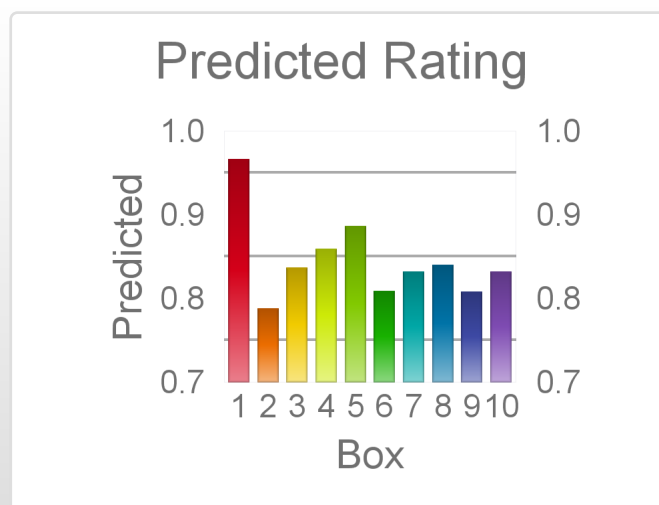

THE *get on!* CLUB

Date 13/9/2022 Track Townsville Race 10 Distance 380 Start 10:12 pm Rating 83 +/- 3.73 Early 92 +/- 6.65

Box	No	Greyhound	Trainer	Rating	Early	Late	Today	Min	Max	Career	Confidence	Odds	Class			
1	1	Downtown Boy	Scott Atkinson	78	74	94	96	22	257	11	3	0	0	91	14.32	⬆️
2	2	Glen Gavan	Justin Reid	83	93	94	78	76	81	42	4	6	7	20	12.23	✓
3	3	Where's The Gap	Greta Thomson	80	93	95	83	80	87	22	3	1	10	60	7.71	
4	4	Ramsay's Rocket	Christopher Scifleet	86	95	96	85	84	87	24	4	2	2	13	6.4	✓
5	5	Flash Fever	Bradley Belford	91	97	96	88	85	91	14	2	4	2	15	5.33	
6	6	Golden Gusset	Jo Wooler	85	94	96	80	75	86	15	4	0	4	60	10.17	✓
7	7	Mali's Whitey	Heath Ardle	81	95	92	83	77	88	64	7	12	9	4	8.15	
8	8	Princess Barcia	Laurie Wode	85	93	97	84	78	89	44	6	8	1	82	7.62	
9	9	Aston Cash	Peter Milani	81	92	97	80	75	86	73	7	9	8	10	10.21	
10	10	Sunset Bardot	Rhonda Essery	83	94	95	83	79	86	84	5	9	11	47	8.03	

The "Secret Ratings" greyhound rating service is exclusively available to Get On Club paid members only

<https://geton.club>