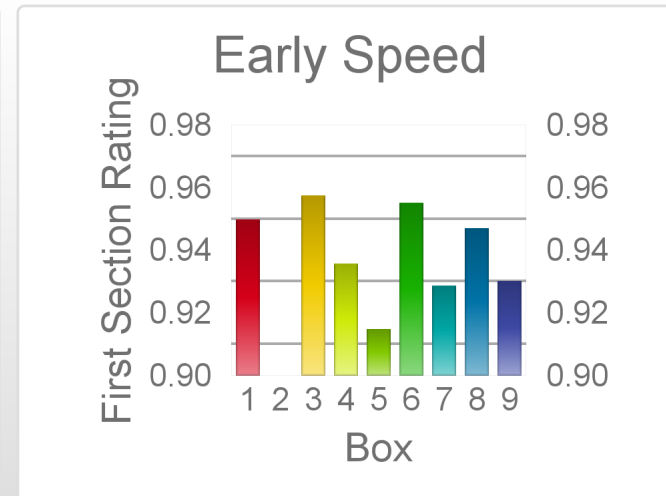

THE *get on!* CLUB

Date 13/9/2022 Track Townsville Race 7 Distance 498 Start 9:15 pm Rating 85 +/- 3.73 Early 93 +/- 1.49

Box	No	Greyhound	Trainer	Rating	Early	Late	Today	Min	Max	Career	Confidence	Odds	Class			
1	1	Daisy Moments	Laurie Wode	87	94	96	91	88	95	37	9	7	7	9	2.58	✓
2	2	Ponte Santangelo	Rhonda Essery				?	?	?	23	3	3	5	0		^
3	3	More Sensation	Glen Olsen	88	95	98	88	86	90	58	11	7	7	14	5.06	✓
4	4	San Giovanni	Greta Thomson	83	93	97	83	?	?	19	4	3	2	6		^
5	5	Balts Orson	Jay Schafer	82	91	96	80	74	85	29	5	7	4	63	32.66	
6	6	Fancy Kelly	Bradley Belford	91	95	98	90	87	92	44	10	8	8	10	3.47	✓
7	7	Just Too Fancy	Bradley Belford	82	92	97	83	?	?	35	7	6	7	3		^^
8	8	Riding Hood	Justin Reid	89	94	98	88	84	93	91	11	10	8	7	4.19	
9	9	Aston Cash	Peter Milani	81	92	94	82	76	87	73	7	9	8	10	17.53	

The "Secret Ratings" greyhound rating service is exclusively available to Get On Club paid members only

<https://geton.club>