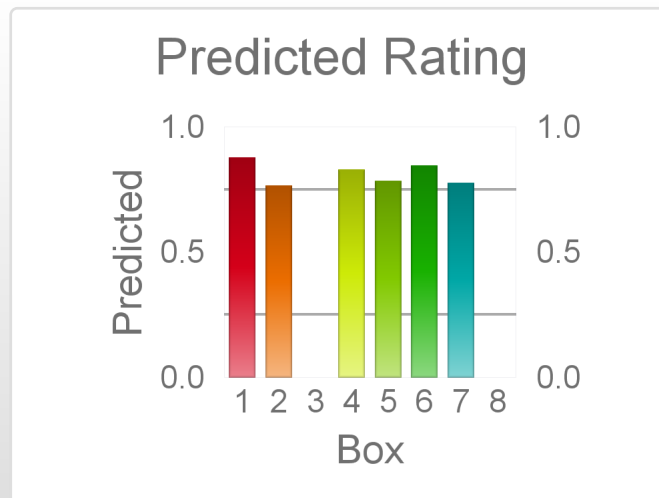

THE *get on!* CLUB

Date 13/9/2022 Track Townsville Race 3 Distance 380 Start 7:55 pm Rating 80 +/- 5.11 Early 93 +/- 1.55

Box	No	Greyhound	Trainer	Rating	Early	Late	Today	Min	Max	Career	Confidence	Odds	Class			
1	1	Santa Maria	Michael Hickmott	86	95	96	87	?	?	16	1	1	4	7	?	
2	2	Jazz Along	Heath Ardle	73	91	92	76	70	83	14	1	0	0	22	10.5	✓
3	3	Showtime Holly	Bradley Belford				?	?	?	3	1	1	1	0		
4	4	Sonic Blue	Robert Reid	82	93	95	83	81	84	17	1	4	3	24	2.73	
5	5	Zulu Jack	Greta Thomson	78	92	95	78	73	83	11	1	1	1	82	6.91	
6	6	Demonicas Beach	Bradley Belford	85	95	95	84	82	86	3	1	2	0	100	1.98	
7	7	He Will Shine	Bobbie-jean	75	92	93	77	75	80	9	1	1	0	23	11.4	
8	8	Golden Rule	Laurie Wode				?	?	?	2	1	0	1	0		

The "Secret Ratings" greyhound rating service is exclusively available to Get On Club paid members only

<https://geton.club>