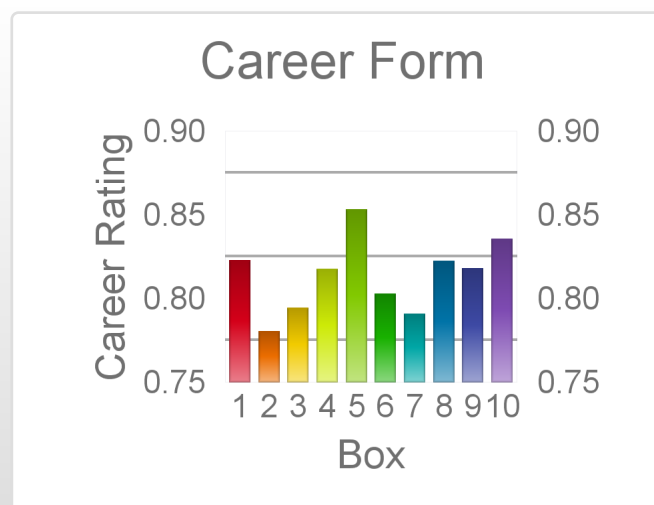

THE *get on!* CLUB

Date 13/9/2022 Track Townsville Race 12 Distance 380 Start 10:48 pm Rating 81 +/- 2.19 Early 92 +/- 1.42

Box	No	Greyhound	Trainer	Rating	Early	Late	Today	Min	Max	Career	Confidence	Odds	Class			
1	1	Hypo Harry	Rhonda Essery	82	93	96	84	80	87	34	2	4	5	48	6.88	
2	2	Jack's Rose	Michael Pandelakis	78	89	95	77	74	81	28	3	3	1	83	8.42	^
3	3	Mystical Zeal	Hayley Wooler	79	93	94	80	76	85	27	2	3	4	15	7.6	^
4	4	Winlock Punky	Bobbie-jean	81	93	96	82	79	86	29	4	3	3	66	7.14	v
5	5	Never Cry	Bradley Belford	85	91	100	77	69	86	13	2	2	3	62	8.43	v
6	6	Zip And Zoomer	Heath Ardle	80	94	94	82	74	90	25	3	6	1	24	7.26	^
7	7	Just Don't Smoke	Justin Clauss	79	92	95	81	78	84	21	2	0	1	67	7.44	
8	8	On The Fence	Mark Partland	82	93	96	0	0	0	22	2	1	4	87	2870.84	
9	9	Aston Cash	Peter Milani	81	92	97	80	75	86	73	7	9	8	10	7.63	
10	10	Sunset Bardot	Rhonda Essery	83	94	95	83	79	86	84	5	9	11	47	7.05	v

The "Secret Ratings" greyhound rating service is exclusively available to Get On Club paid members only

<https://geton.club>