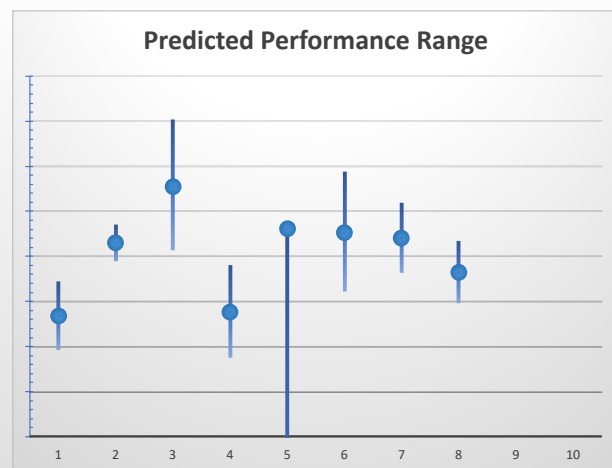

Box	No	Greyhound	Trainer	Rating	Early	Late	Today	Min	Max	Career	Confidence	Odds	Class			
1	1	Balts Agenda	Laurie Wode	86	96	97	81	76	85	46	11	10	6	27	87.94	^
2	2	Aston Rupiah	Hayley Wooler	78	92	95	86	81	90	85	9	9	16	9	11.88	
3	3	Miss Priddle	Rhonda Essery	93	97	98	92	89	96	53	15	11	6	36	2.7	
4	4	Mali's Gonzales	Heath Ardle	90	96	97	89	85	93	63	14	14	5	27	4.89	
5	5	Rum And Hustle	Laurie Wode	90	95	98	89	87	91	69	14	12	13	28	5.15	
6	6	See Me Balt	Laurie Wode	88	96	97	88	85	91	25	8	5	3	52	6.57	
8	8	Ringbark Rita	Bradley Belford	91	96	97	89	85	93	23	7	7	1	53	5.43	

The "Secret Ratings" greyhound rating service is exclusively available to Get On Club paid members only

<https://geton.club>

THE *get on!* CLUB

Date 13/9/2022 Track Townsville Race 9 Distance 380 Start 9:55 pm Rating 86 +/- 3.52 Early 94 +/- .95

Box	No	Greyhound	Trainer	Rating	Early	Late	Today	Min	Max	Career	Confidence	Odds	Class			
1	1	Ryan's Pick	Heath Ardle	83	95	96	83	81	86	21	5	0	5	39	9.5	^
2	2	At The Office	Graham Thomson	82	93	93	78	74	82	52	4	5	9	45	37.08	^
3	3	Seat's Taken	Glen Olsen	87	94	97	86	84	88	59	9	7	1	7	5.89	^
4	4	Patty's Regret	Hayley Wooler	89	94	97	92	85	100	49	6	13	6	15	2.5	
5	9	Aston Cash	Peter Milani	81	92	97	78	73	84	73	7	9	8	10	34.36	
6	6	Wild Rumour	Bradley Belford	91	94	98	88	?	?	11	3	2	2	10		^
7	7	Stressful Hope	Laurie Wode	86	93	97	87	81	94	17	5	2	3	12	5.19	
8	8	Prince Of Lygon	Bradley Belford	89	96	97	87	83	90	41	9	5	9	40	5.44	
10	10	Sunset Bardot	Rhonda Essery	83	94	95	83	79	86	84	5	9	11	47	10.87	^