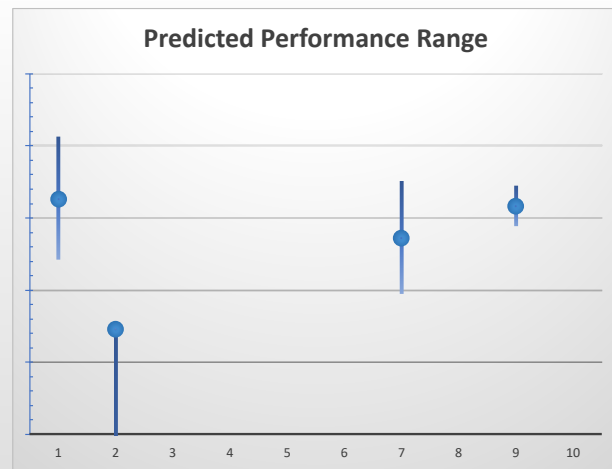

THE *get on!* CLUB

Date	13/9/2022	Track	Townsville	Race	1	Distance	380	Start	7:15 pm	Rating	+/-	Early	+/-		
Box	No	Greyhound	Trainer	Rating	Early	Late	Today	Min	Max	Career	Confidence	Odds	Class		
1	1	Gunnadoo Avenue	Michael Hickmott	86	95	94	81	77	85	13	0	4	4	85	1.77
2	2	Joni Rudderless	Joan Newnham	67	91	89	72	?	?	14	0	0	3	8	
3	3	Showtime Smiley	Jay Schafer				?	?	?						
4	4	Wahroonga Girl	Robert Reid				?	?	?	5	0	0	0	0	
5	5	Barry Cool	Graham Thomson				?	?	?	10	0	0	3	0	
6	6	Wally's Boy	Bradley Belford				?	?	?	3	0	0	1	0	
7	7	Elusive Emma	Rhonda Essery	78	90	95	78	74	82	7	0	3	0	86	4.74
8	8	Midnight Image	Bradley Belford				?	?	?	7	0	2	1	0	
9	9	Bobby's Brae	Bobbie-jean	79	92	94	80	79	82	5	0	0	0	40	2.35
10	10	Shrimp Boat	Rhonda Essery				?	?	?	6	0	0	0	0	

The "Secret Ratings" greyhound rating service is exclusively available to Get On Club paid members only

<https://geton.club>

THE *get on!* CLUB

Date		13/9/2022		Track		Townsville		Race		2		Distance		380		Start		7:35 pm		Rating		+/-		Early		+/-	
Box	No	Greyhound	Trainer	Rating	Early	Late	Today	Min	Max	Career	Confidence	Odds	Class														
1	1	Showtime Heather	Bradley Belford	?	?	?	?	?	?	1	0	0	0														
2	2	Crab Boat	Rhonda Essery	?	?	?	?	?	?	2	0	0	0														
3	3	I'm A Dancer	Michael Hickmott	?	?	?	?	?	?	7	0	0	0														
4	4	Londonderry Lady	Carol Pickard	?	?	?	?	?	?																		
5	5	Showtime Fergus	Bradley Belford	?	?	?	?	?	?	1	0	0	0														
6	6	Sunshine Girl	Joan Newnham	?	?	?	?	?	?	4	0	0	0														
7	7	Big Bad Bruce	Rhonda Essery	?	?	?	?	?	?	5	0	0	0														
8	8	Illegal Tender	Justin Reid	?	?	?	?	?	?	2	0	1	0														
9	9	Rosie Brae	Bobbie-jean	72	89	92	74	69	78	8	0	0	0	25													
10	10	Calibration	Joan Newnham	?	?	?	?	?	?	4	0	0	0	0													