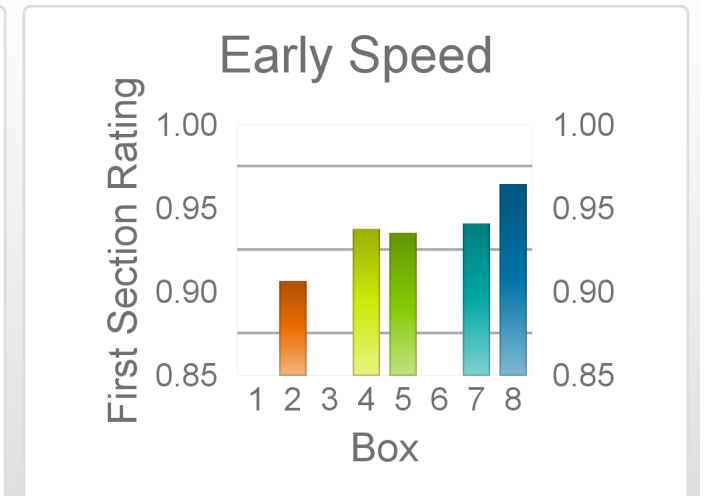

THE *get on!* CLUB

Date		13/9/2022		Track	Townsville		Race	4		Distance	380		Start	8:15 pm		Rating	+/-		Early	+/-	
Box	No	Greyhound	Trainer	Rating	Early	Late	Today	Min	Max	Career	Confidence	Odds	Class								
1	1	Urana Lot	Mark Partland			96	86	86	86			2.75									
2	2	Wolf Hall	Joan Newnham	80	90	93	77	?	?	48	1	7	9	3							
3	3	Sixty Dollars	Glen Olsen				?	?	?	23	1	3	2	0							
4	4	Tokin Beach	Bradley Belford	86	93	97	86	82	90	6	1	1	0	34	2.08						
5	5	Evil Mario	Bobbie-jean	86	93	96	83	?	?	4	1	0	1	25							
6	6	Piazza Rotonda	Rhonda Essery				?	?	?	22	1	1	0	0							
7	7	Shian Gizmo	Laurie Wode	82	94	95	85	80	91	6	1	3	0	84	2.81						
8	8	Instant Gold	Michael Hickmott	90	96	97	88	?	?	8	1	3	4	13							

The "Secret Ratings" greyhound rating service is exclusively available to Get On Club paid members only

<https://geton.club>