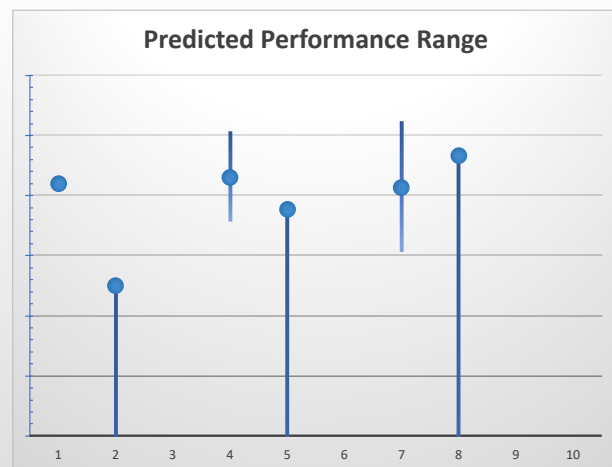

THE *get on!* CLUB

Date		13/9/2022		Track	Townsville		Race	4		Distance	380		Start	8:15 pm		Rating	+/-		Early	+/-	
Box	No	Greyhound	Trainer	Rating	Early	Late	Today	Min	Max	Career	Confidence	Odds	Class								
1	1	Urana Lot	Mark Partland			96	86	86	86			2.75									
2	2	Wolf Hall	Joan Newnham	80	90	93	77	?	?	48	1	7	9	3							
3	3	Sixty Dollars	Glen Olsen				?	?	?	23	1	3	2	0							
4	4	Tokin Beach	Bradley Belford	86	93	97	86	82	90	6	1	1	0	34	2.08						
5	5	Evil Mario	Bobbie-jean	86	93	96	83	?	?	4	1	0	1	25							
6	6	Piazza Rotonda	Rhonda Essery				?	?	?	22	1	1	0	0							
7	7	Shian Gizmo	Laurie Wode	82	94	95	85	80	91	6	1	3	0	84	2.81						
8	8	Instant Gold	Michael Hickmott	90	96	97	88	?	?	8	1	3	4	13							

The "Secret Ratings" greyhound rating service is exclusively available to Get On Club paid members only

<https://geton.club>