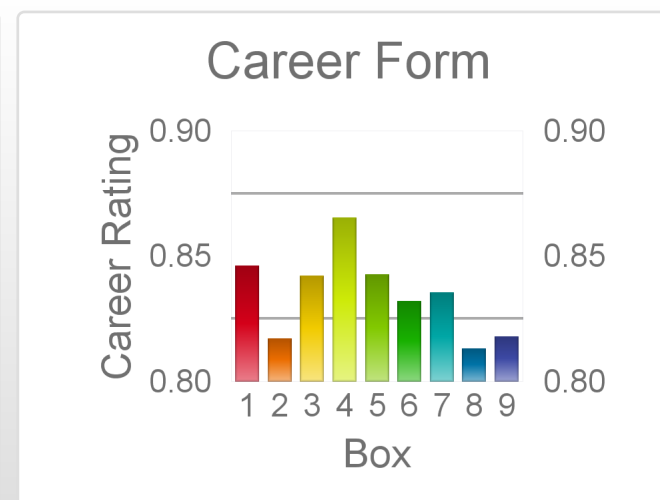

THE *get on!* CLUB

Date 13/9/2022 Track Townsville Race 11 Distance 380 Start 10:33 pm Rating 83 +/- 1.65 Early 90 +/- 11.72

Box	No	Greyhound	Trainer	Rating	Early	Late	Today	Min	Max	Career	Confidence	Odds	Class			
1	1	Run Rex Run	Joan Newnham	84	95	95	85	82	88	28	2	8	5	33	6.19	
2	2	Going To Town	Michael Fusco	81	93	95	84	80	88	12	2	3	3	67	6.29	
3	3	Pistols At Dawn	Michael Hickmott	84	95	95	83	80	87	13	2	2	2	47	7.36	^
4	4	Zarr Oso	Heath Ardle	86	94	96	86	84	89	27	5	1	3	15	5.59	
5	5	Stressful Day	Brian Gulliver	84	95	95	83	80	86	13	3	2	3	54	7.8	^^
6	6	Four Deep	Daniel Miles	83	57	95	22	7	80	21	3	3	3	24	655.92	
7	10	Sunset Bardot	Rhonda Essery	83	94	95	83	80	86	84	5	9	11	47	7.7	
8	8	Showtime Joe	Bradley Belford	81	93	97	86	80	91	19	3	4	5	43	5.09	^
9	9	Aston Cash	Peter Milani	81	92	97	80	75	86	73	7	9	8	10	9.22	

The "Secret Ratings" greyhound rating service is exclusively available to Get On Club paid members only

<https://geton.club>