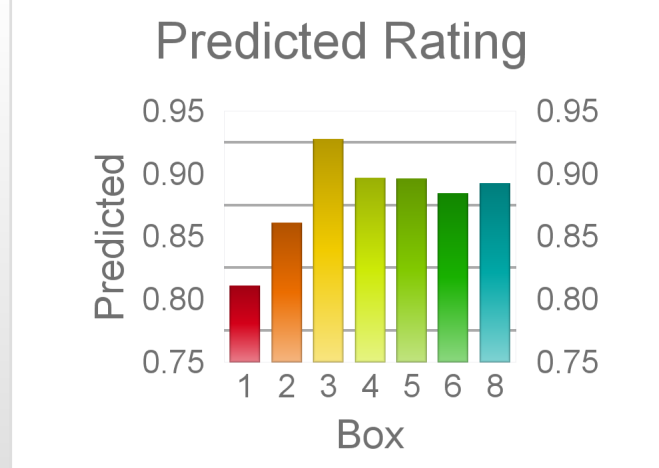

THE *get on!* CLUB

Date 13/9/2022 Track Townsville Race 8 Distance 380 Start 9:35 pm Rating 88 +/- 4.93 Early 95 +/- 1.58

Box	No	Greyhound	Trainer	Rating	Early	Late	Today	Min	Max	Career	Confidence	Odds	Class			
1	1	Balts Agenda	Laurie Wode	86	96	97	81	76	85	46	11	10	6	27	87.94	^
2	2	Aston Rupiah	Hayley Wooler	78	92	95	86	81	90	85	9	9	16	9	11.88	
3	3	Miss Priddle	Rhonda Essery	93	97	98	92	89	96	53	15	11	6	36	2.7	
4	4	Mali's Gonzales	Heath Ardle	90	96	97	89	85	93	63	14	14	5	27	4.89	
5	5	Rum And Hustle	Laurie Wode	90	95	98	89	87	91	69	14	12	13	28	5.15	
6	6	See Me Balt	Laurie Wode	88	96	97	88	85	91	25	8	5	3	52	6.57	
8	8	Ringbark Rita	Bradley Belford	91	96	97	89	85	93	23	7	7	1	53	5.43	

The "Secret Ratings" greyhound rating service is exclusively available to Get On Club paid members only

<https://geton.club>