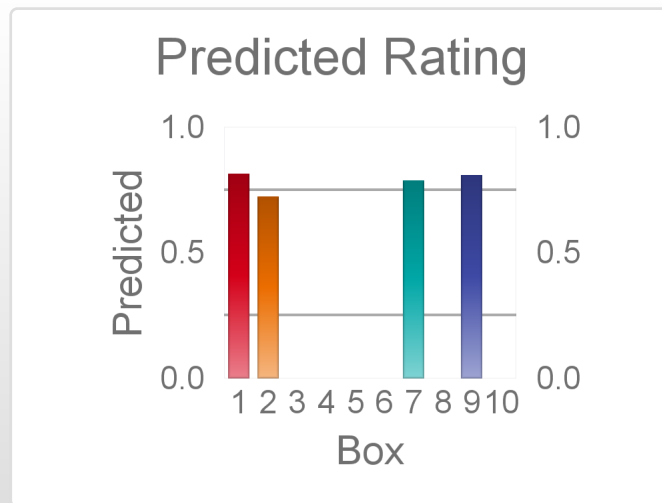

The "Secret Ratings" greyhound rating service is exclusively available to Get On Club paid members only

<https://geton.club>

THE *get on!* CLUB

Date		13/9/2022		Track		Townsville		Race		2		Distance		380		Start		7:35 pm		Rating		+/-		Early		+/-	
Box	No	Greyhound	Trainer	Rating	Early	Late	Today	Min	Max	Career	Confidence	Odds	Class														
1	1	Showtime Heather	Bradley Belford	?	?	?	?	?	?	1	0	0	0														
2	2	Crab Boat	Rhonda Essery	?	?	?	?	?	?	2	0	0	0														
3	3	I'm A Dancer	Michael Hickmott	?	?	?	?	?	?	7	0	0	0														
4	4	Londonderry Lady	Carol Pickard	?	?	?	?	?	?																		
5	5	Showtime Fergus	Bradley Belford	?	?	?	?	?	?	1	0	0	0														
6	6	Sunshine Girl	Joan Newnham	?	?	?	?	?	?	4	0	0	0														
7	7	Big Bad Bruce	Rhonda Essery	?	?	?	?	?	?	5	0	0	0														
8	8	Illegal Tender	Justin Reid	?	?	?	?	?	?	2	0	1	0														
9	9	Rosie Brae	Bobbie-jean	72	89	92	74	69	78	8	0	0	0	25													
10	10	Calibration	Joan Newnham	?	?	?	?	?	?	4	0	0	0	0													