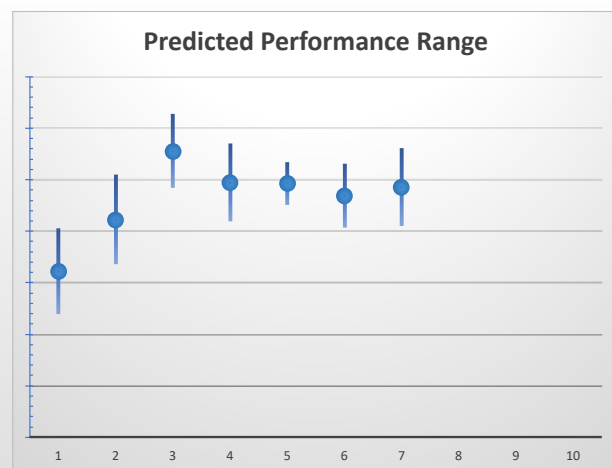

THE *get on!* CLUB

Date 13/9/2022 Track Townsville Race 8 Distance 380 Start 9:35 pm Rating 88 +/- 4.93 Early 95 +/- 1.58

Box	No	Greyhound	Trainer	Rating	Early	Late	Today	Min	Max	Career	Confidence	Odds	Class			
1	1	Balts Agenda	Laurie Wode	86	96	97	81	76	85	46	11	10	6	27	87.94	^
2	2	Aston Rupiah	Hayley Wooler	78	92	95	86	81	90	85	9	9	16	9	11.88	
3	3	Miss Priddle	Rhonda Essery	93	97	98	92	89	96	53	15	11	6	36	2.7	
4	4	Mali's Gonzales	Heath Ardle	90	96	97	89	85	93	63	14	14	5	27	4.89	
5	5	Rum And Hustle	Laurie Wode	90	95	98	89	87	91	69	14	12	13	28	5.15	
6	6	See Me Balt	Laurie Wode	88	96	97	88	85	91	25	8	5	3	52	6.57	
8	8	Ringbark Rita	Bradley Belford	91	96	97	89	85	93	23	7	7	1	53	5.43	

The "Secret Ratings" greyhound rating service is exclusively available to Get On Club paid members only

<https://geton.club>