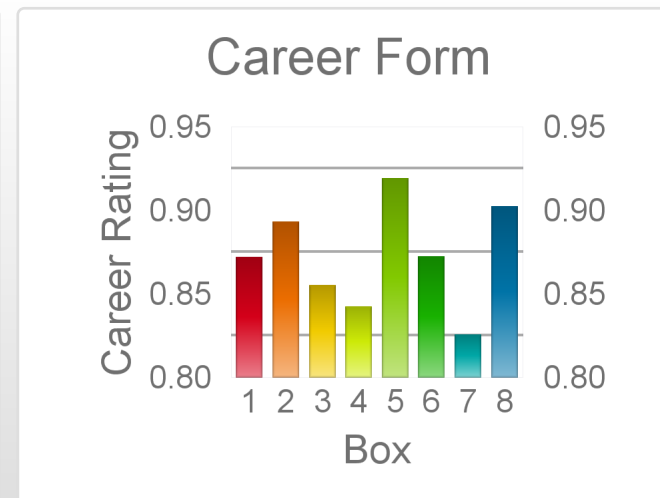

THE *get on!* CLUB

Date 13/9/2022 Track Townsville Race 5 Distance 380 Start 8:35 pm Rating 87 +/- 3.14 Early 95 +/- 1.01

Box	No	Greyhound	Trainer	Rating	Early	Late	Today	Min	Max	Career	Confidence	Odds	Class
1	1	Time To Roll	Michael Fusco	87	95	96	86	82	90	34 11 3 5	56	6.68	
2	2	Savage Victor	Gary Farrell	89	95	98	89	85	93	78 23 16 9	43	3.32	
3	3	Secret Shades	Laurie Wode	85	94	96	84	84	85	72 7 10 14	3	11.65	^
4	4	Annabelle Rocks	Jo Wooler	84	94	95	81	77	84	29 6 5 6	80	53.79	
5	5	Inconsequential	Kerry Griffin	91	96	96	88	82	95	129 17 17 22	18	3.98	
6	6	Mali's Bullet	Heath Ardle	87	95	97	86	84	88	84 8 8 5	11	6.99	
7	7	Memory Lane	Scott Atkinson	82	93	96	83	78	88	48 6 7 8	23	19.84	
8	8	Showtime Ella	Bradley Belford	90	95	98	87	85	89	16 6 3 1	32	5	

The "Secret Ratings" greyhound rating service is exclusively available to Get On Club paid members only

<https://geton.club>