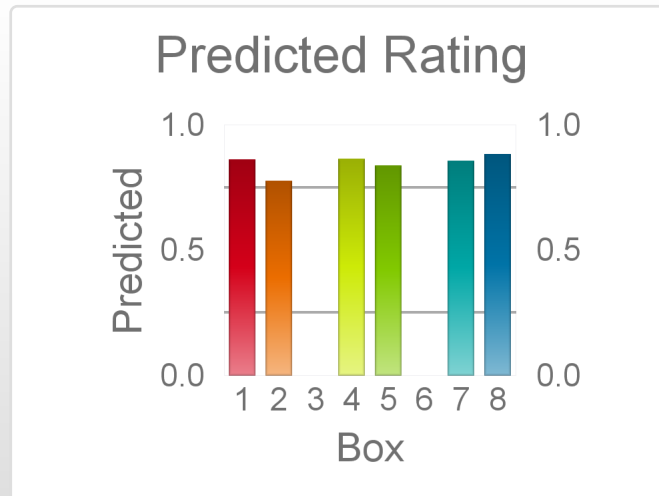

THE *get on!* CLUB

Date		13/9/2022		Track	Townsville		Race	4		Distance	380		Start	8:15 pm		Rating	+/-		Early	+/-	
Box	No	Greyhound	Trainer	Rating	Early	Late	Today	Min	Max	Career	Confidence	Odds	Class								
1	1	Urana Lot	Mark Partland			96	86	86	86			2.75									
2	2	Wolf Hall	Joan Newnham	80	90	93	77	?	?	48	1	7	9	3							
3	3	Sixty Dollars	Glen Olsen				?	?	?	23	1	3	2	0							
4	4	Tokin Beach	Bradley Belford	86	93	97	86	82	90	6	1	1	0	34	2.08						
5	5	Evil Mario	Bobbie-jean	86	93	96	83	?	?	4	1	0	1	25							
6	6	Piazza Rotonda	Rhonda Essery				?	?	?	22	1	1	0	0							
7	7	Shian Gizmo	Laurie Wode	82	94	95	85	80	91	6	1	3	0	84	2.81						
8	8	Instant Gold	Michael Hickmott	90	96	97	88	?	?	8	1	3	4	13							

The "Secret Ratings" greyhound rating service is exclusively available to Get On Club paid members only

<https://geton.club>