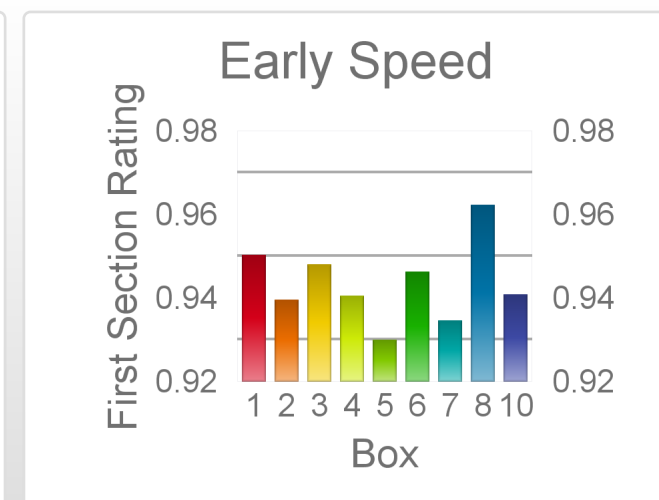

THE *get on!* CLUB

Date 13/9/2022 Track Townsville Race 9 Distance 380 Start 9:55 pm Rating 86 +/- 3.52 Early 94 +/- .95

Box	No	Greyhound	Trainer	Rating	Early	Late	Today	Min	Max	Career	Confidence	Odds	Class			
1	1	Ryan's Pick	Heath Ardle	83	95	96	83	81	86	21	5	0	5	39	9.5	^
2	2	At The Office	Graham Thomson	82	93	93	78	74	82	52	4	5	9	45	37.08	^
3	3	Seat's Taken	Glen Olsen	87	94	97	86	84	88	59	9	7	1	7	5.89	^
4	4	Patty's Regret	Hayley Wooler	89	94	97	92	85	100	49	6	13	6	15	2.5	
5	9	Aston Cash	Peter Milani	81	92	97	78	73	84	73	7	9	8	10	34.36	
6	6	Wild Rumour	Bradley Belford	91	94	98	88	?	?	11	3	2	2	10		^
7	7	Stressful Hope	Laurie Wode	86	93	97	87	81	94	17	5	2	3	12	5.19	
8	8	Prince Of Lygon	Bradley Belford	89	96	97	87	83	90	41	9	5	9	40	5.44	
10	10	Sunset Bardot	Rhonda Essery	83	94	95	83	79	86	84	5	9	11	47	10.87	^

The "Secret Ratings" greyhound rating service is exclusively available to Get On Club paid members only

<https://geton.club>