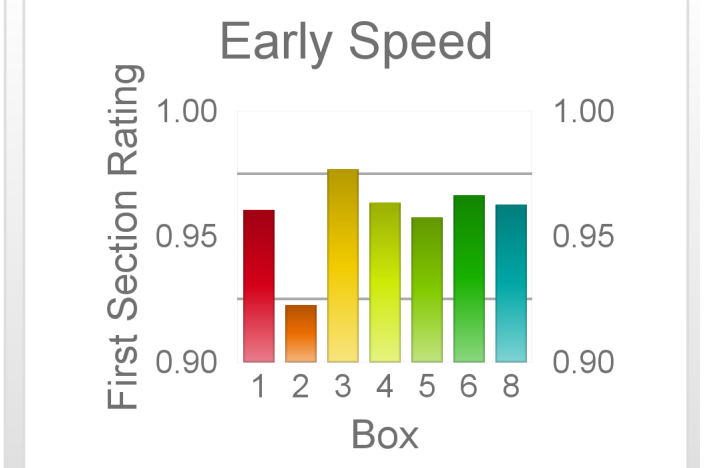

THE *get on!* CLUB

Date 13/9/2022 Track Townsville Race 8 Distance 380 Start 9:35 pm Rating 88 +/- 4.93 Early 95 +/- 1.58

Box	No	Greyhound	Trainer	Rating	Early	Late	Today	Min	Max	Career	Confidence	Odds	Class			
1	1	Balts Agenda	Laurie Wode	86	96	97	81	76	85	46	11	10	6	27	87.94	^
2	2	Aston Rupiah	Hayley Wooler	78	92	95	86	81	90	85	9	9	16	9	11.88	
3	3	Miss Priddle	Rhonda Essery	93	97	98	92	89	96	53	15	11	6	36	2.7	
4	4	Mali's Gonzales	Heath Ardle	90	96	97	89	85	93	63	14	14	5	27	4.89	
5	5	Rum And Hustle	Laurie Wode	90	95	98	89	87	91	69	14	12	13	28	5.15	
6	6	See Me Balt	Laurie Wode	88	96	97	88	85	91	25	8	5	3	52	6.57	
8	8	Ringbark Rita	Bradley Belford	91	96	97	89	85	93	23	7	7	1	53	5.43	

The "Secret Ratings" greyhound rating service is exclusively available to Get On Club paid members only

<https://geton.club>