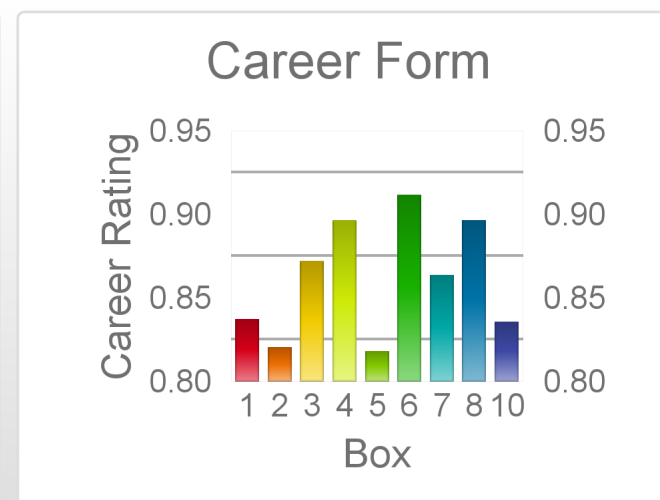

THE *get on!* CLUB

Date 13/9/2022 Track Townsville Race 9 Distance 380 Start 9:55 pm Rating 86 +/- 3.52 Early 94 +/- .95

Box	No	Greyhound	Trainer	Rating	Early	Late	Today	Min	Max	Career	Confidence	Odds	Class			
1	1	Ryan's Pick	Heath Ardle	83	95	96	83	81	86	21	5	0	5	39	9.5	^
2	2	At The Office	Graham Thomson	82	93	93	78	74	82	52	4	5	9	45	37.08	^
3	3	Seat's Taken	Glen Olsen	87	94	97	86	84	88	59	9	7	1	7	5.89	^
4	4	Patty's Regret	Hayley Wooler	89	94	97	92	85	100	49	6	13	6	15	2.5	
5	9	Aston Cash	Peter Milani	81	92	97	78	73	84	73	7	9	8	10	34.36	
6	6	Wild Rumour	Bradley Belford	91	94	98	88	?	?	11	3	2	2	10		^
7	7	Stressful Hope	Laurie Wode	86	93	97	87	81	94	17	5	2	3	12	5.19	
8	8	Prince Of Lygon	Bradley Belford	89	96	97	87	83	90	41	9	5	9	40	5.44	
10	10	Sunset Bardot	Rhonda Essery	83	94	95	83	79	86	84	5	9	11	47	10.87	^

The "Secret Ratings" greyhound rating service is exclusively available to Get On Club paid members only

<https://geton.club>