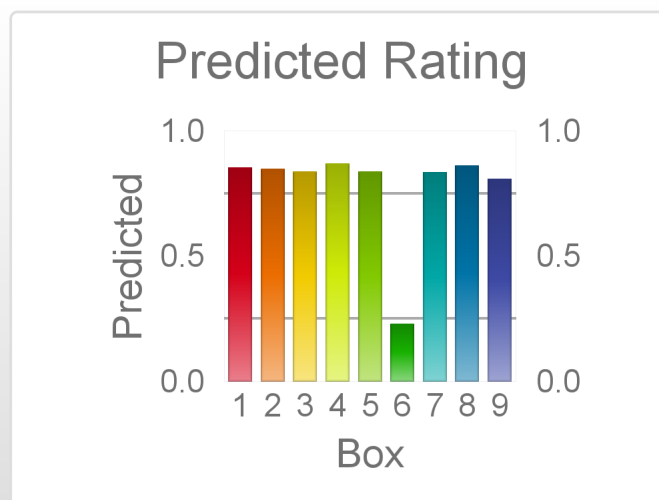

THE *get on!* CLUB

Date 13/9/2022 Track Townsville Race 11 Distance 380 Start 10:33 pm Rating 83 +/- 1.65 Early 90 +/- 11.72

Box	No	Greyhound	Trainer	Rating	Early	Late	Today	Min	Max	Career	Confidence	Odds	Class			
1	1	Run Rex Run	Joan Newnham	84	95	95	85	82	88	28	2	8	5	33	6.19	
2	2	Going To Town	Michael Fusco	81	93	95	84	80	88	12	2	3	3	67	6.29	
3	3	Pistols At Dawn	Michael Hickmott	84	95	95	83	80	87	13	2	2	2	47	7.36	^
4	4	Zarr Oso	Heath Ardle	86	94	96	86	84	89	27	5	1	3	15	5.59	
5	5	Stressful Day	Brian Gulliver	84	95	95	83	80	86	13	3	2	3	54	7.8	^^
6	6	Four Deep	Daniel Miles	83	57	95	22	7	80	21	3	3	3	24	655.92	
7	10	Sunset Bardot	Rhonda Essery	83	94	95	83	80	86	84	5	9	11	47	7.7	
8	8	Showtime Joe	Bradley Belford	81	93	97	86	80	91	19	3	4	5	43	5.09	^
9	9	Aston Cash	Peter Milani	81	92	97	80	75	86	73	7	9	8	10	9.22	

The "Secret Ratings" greyhound rating service is exclusively available to Get On Club paid members only

<https://geton.club>