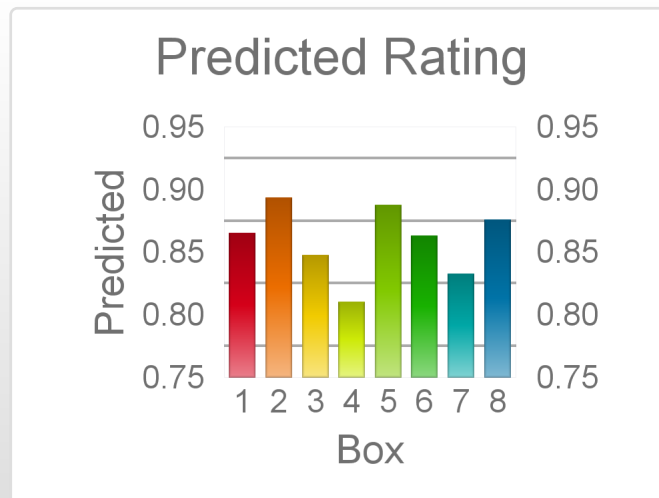

The "Secret Ratings" greyhound rating service is exclusively available to Get On Club paid members only

<https://geton.club>

THE *get on!* CLUB

Date		13/9/2022		Track	Townsville		Race	4		Distance	380		Start	8:15 pm		Rating	+/-		Early	+/-	
Box	No	Greyhound	Trainer	Rating	Early	Late	Today	Min	Max	Career	Confidence	Odds	Class								
1	1	Urana Lot	Mark Partland			96	86	86	86			2.75									
2	2	Wolf Hall	Joan Newnham	80	90	93	77	?	?	48	1	7	9	3							
3	3	Sixty Dollars	Glen Olsen				?	?	?	23	1	3	2	0							
4	4	Tokin Beach	Bradley Belford	86	93	97	86	82	90	6	1	1	0	34	2.08						
5	5	Evil Mario	Bobbie-jean	86	93	96	83	?	?	4	1	0	1	25							
6	6	Piazza Rotonda	Rhonda Essery				?	?	?	22	1	1	0	0							
7	7	Shian Gizmo	Laurie Wode	82	94	95	85	80	91	6	1	3	0	84	2.81						
8	8	Instant Gold	Michael Hickmott	90	96	97	88	?	?	8	1	3	4	13							

Box	No	Greyhound	Trainer	Rating	Early	Late	Today	Min	Max	Career	Confidence	Odds	Class
1	1	Time To Roll	Michael Fusco	87	95	96	86	82	90	34 11 3 5	56	6.68	
2	2	Savage Victor	Gary Farrell	89	95	98	89	85	93	78 23 16 9	43	3.32	
3	3	Secret Shades	Laurie Wode	85	94	96	84	84	85	72 7 10 14	3	11.65	^
4	4	Annabelle Rocks	Jo Wooler	84	94	95	81	77	84	29 6 5 6	80	53.79	
5	5	Inconsequential	Kerry Griffin	91	96	96	88	82	95	129 17 17 22	18	3.98	
6	6	Mali's Bullet	Heath Ardle	87	95	97	86	84	88	84 8 8 5	11	6.99	
7	7	Memory Lane	Scott Atkinson	82	93	96	83	78	88	48 6 7 8	23	19.84	
8	8	Showtime Ella	Bradley Belford	90	95	98	87	85	89	16 6 3 1	32	5	