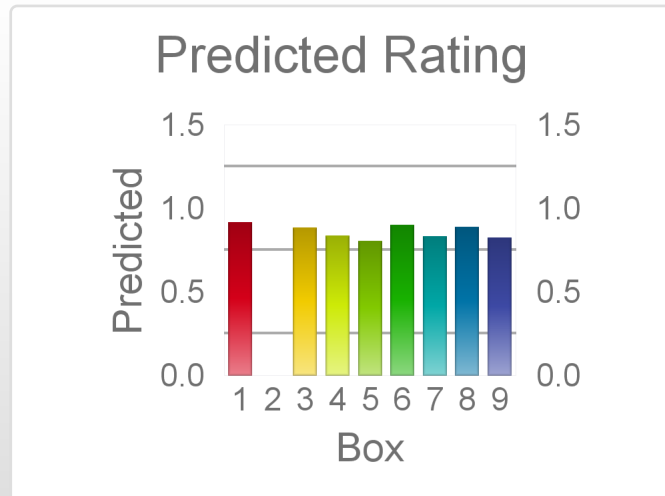

THE *get on!* CLUB

Date 13/9/2022 Track Townsville Race 7 Distance 498 Start 9:15 pm Rating 85 +/- 3.73 Early 93 +/- 1.49

Box	No	Greyhound	Trainer	Rating	Early	Late	Today	Min	Max	Career	Confidence	Odds	Class			
1	1	Daisy Moments	Laurie Wode	87	94	96	91	88	95	37	9	7	7	9	2.58	✓
2	2	Ponte Santangelo	Rhonda Essery				?	?	?	23	3	3	5	0		^
3	3	More Sensation	Glen Olsen	88	95	98	88	86	90	58	11	7	7	14	5.06	✓
4	4	San Giovanni	Greta Thomson	83	93	97	83	?	?	19	4	3	2	6		^
5	5	Balts Orson	Jay Schafer	82	91	96	80	74	85	29	5	7	4	63	32.66	
6	6	Fancy Kelly	Bradley Belford	91	95	98	90	87	92	44	10	8	8	10	3.47	✓
7	7	Just Too Fancy	Bradley Belford	82	92	97	83	?	?	35	7	6	7	3		^^
8	8	Riding Hood	Justin Reid	89	94	98	88	84	93	91	11	10	8	7	4.19	
9	9	Aston Cash	Peter Milani	81	92	94	82	76	87	73	7	9	8	10	17.53	

The "Secret Ratings" greyhound rating service is exclusively available to Get On Club paid members only

<https://geton.club>