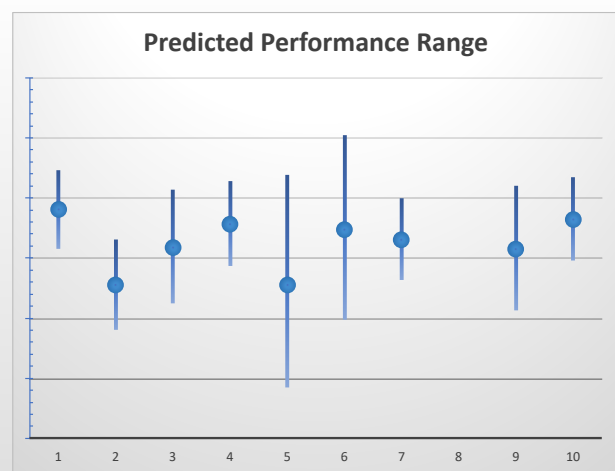

THE *get on!* CLUB

Date 13/9/2022 Track Townsville Race 12 Distance 380 Start 10:48 pm Rating 81 +/- 2.19 Early 92 +/- 1.42

Box	No	Greyhound	Trainer	Rating	Early	Late	Today	Min	Max	Career	Confidence	Odds	Class			
1	1	Hypo Harry	Rhonda Essery	82	93	96	84	80	87	34	2	4	5	48	6.88	
2	2	Jack's Rose	Michael Pandelakis	78	89	95	77	74	81	28	3	3	1	83	8.42	^
3	3	Mystical Zeal	Hayley Wooler	79	93	94	80	76	85	27	2	3	4	15	7.6	^
4	4	Winlock Punky	Bobbie-jean	81	93	96	82	79	86	29	4	3	3	66	7.14	v
5	5	Never Cry	Bradley Belford	85	91	100	77	69	86	13	2	2	3	62	8.43	v
6	6	Zip And Zoomer	Heath Ardle	80	94	94	82	74	90	25	3	6	1	24	7.26	^
7	7	Just Don't Smoke	Justin Clauss	79	92	95	81	78	84	21	2	0	1	67	7.44	
8	8	On The Fence	Mark Partland	82	93	96	0	0	0	22	2	1	4	87	2870.84	
9	9	Aston Cash	Peter Milani	81	92	97	80	75	86	73	7	9	8	10	7.63	
10	10	Sunset Bardot	Rhonda Essery	83	94	95	83	79	86	84	5	9	11	47	7.05	v

The "Secret Ratings" greyhound rating service is exclusively available to Get On Club paid members only

<https://geton.club>