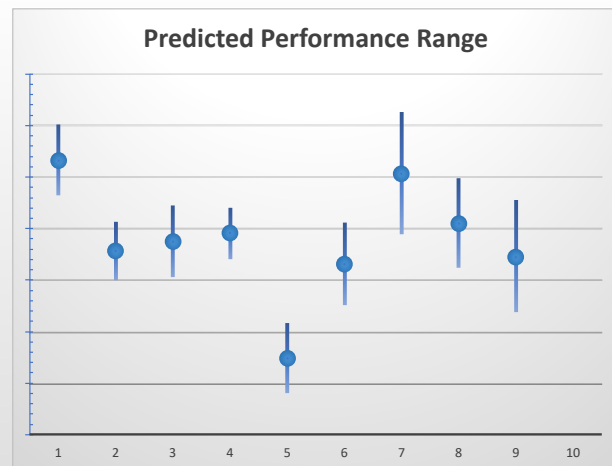

THE *get on!* CLUB

Date 13/9/2022 Track Townsville Race 6 Distance 498 Start 8:55 pm Rating 82 +/- 3.33 Early 93 +/- 1.9

Box	No	Greyhound	Trainer	Rating	Early	Late	Today	Min	Max	Career	Confidence	Odds	Class
1	1	Polarizer	Michael Hickmott	85	94	97	91	88	95	28 4 6 3	79	3.21	✓
2	2	Dream Dancer	Justin Reid	82	94	93	82	80	85	68 8 11 9	36	10.84	✓✓
3	3	Flat Tyre	Rhonda Essery	87	96	94	83	80	87	75 6 11 7	31	9.33	✓
4	4	Run Over Freddy	Gary Heath	85	94	97	84	82	87	20 3 4 1	10	8.21	
5	5	Striker Jack	Greta Thomson	78	90	95	72	69	75	30 1 2 7	87	156.14	
6	6	Endless Summer	Justin Reid	78	91	95	81	77	85	33 1 3 3	58	13.63	^
7	7	Iron Lad	Laurie Wode	79	91	97	90	84	96	54 6 7 8	54	3.78	
8	8	Limitless Speed	Glen Olsen	85	94	96	85	81	89	39 7 8 6	31	7.1	✓✓
9	9	Aston Cash	Peter Milani	81	92	94	82	76	87	73 7 9 8	10	12.13	

The "Secret Ratings" greyhound rating service is exclusively available to Get On Club paid members only

<https://geton.club>