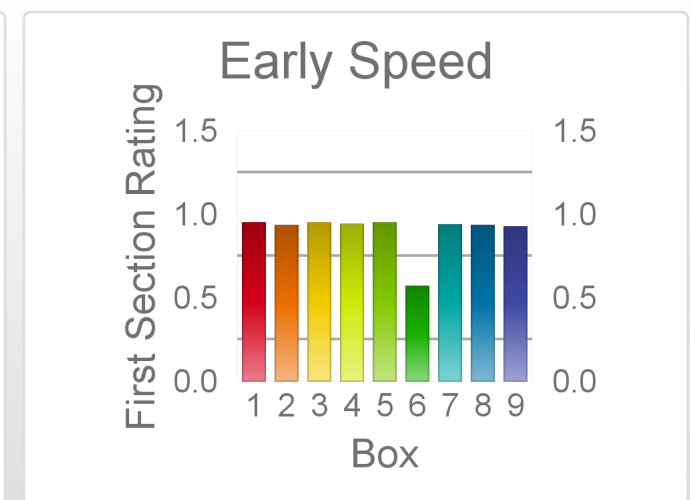

THE *get on!* CLUB

Date 13/9/2022 Track Townsville Race 11 Distance 380 Start 10:33 pm Rating 83 +/- 1.65 Early 90 +/- 11.72

Box	No	Greyhound	Trainer	Rating	Early	Late	Today	Min	Max	Career	Confidence	Odds	Class			
1	1	Run Rex Run	Joan Newnham	84	95	95	85	82	88	28	2	8	5	33	6.19	
2	2	Going To Town	Michael Fusco	81	93	95	84	80	88	12	2	3	3	67	6.29	
3	3	Pistols At Dawn	Michael Hickmott	84	95	95	83	80	87	13	2	2	2	47	7.36	^
4	4	Zarr Oso	Heath Ardle	86	94	96	86	84	89	27	5	1	3	15	5.59	
5	5	Stressful Day	Brian Gulliver	84	95	95	83	80	86	13	3	2	3	54	7.8	^^
6	6	Four Deep	Daniel Miles	83	57	95	22	7	80	21	3	3	3	24	655.92	
7	10	Sunset Bardot	Rhonda Essery	83	94	95	83	80	86	84	5	9	11	47	7.7	
8	8	Showtime Joe	Bradley Belford	81	93	97	86	80	91	19	3	4	5	43	5.09	^
9	9	Aston Cash	Peter Milani	81	92	97	80	75	86	73	7	9	8	10	9.22	

The "Secret Ratings" greyhound rating service is exclusively available to Get On Club paid members only

<https://geton.club>