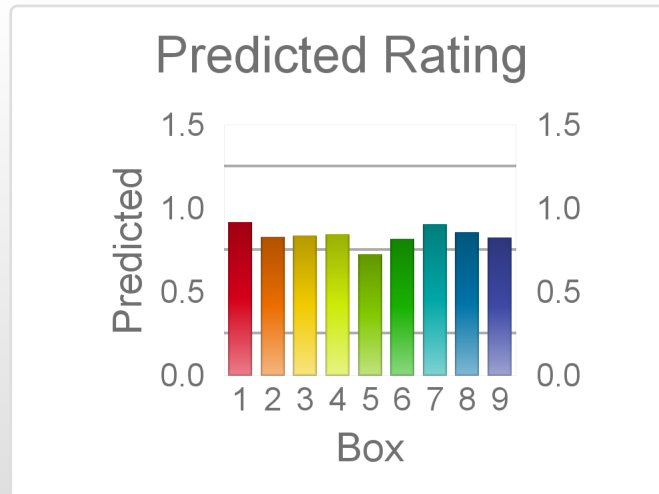

THE *get on!* CLUB

Date 13/9/2022 Track Townsville Race 6 Distance 498 Start 8:55 pm Rating 82 +/- 3.33 Early 93 +/- 1.9

Box	No	Greyhound	Trainer	Rating	Early	Late	Today	Min	Max	Career	Confidence	Odds	Class
1	1	Polarizer	Michael Hickmott	85	94	97	91	88	95	28 4 6 3	79	3.21	✓
2	2	Dream Dancer	Justin Reid	82	94	93	82	80	85	68 8 11 9	36	10.84	✓✓
3	3	Flat Tyre	Rhonda Essery	87	96	94	83	80	87	75 6 11 7	31	9.33	✓
4	4	Run Over Freddy	Gary Heath	85	94	97	84	82	87	20 3 4 1	10	8.21	
5	5	Striker Jack	Greta Thomson	78	90	95	72	69	75	30 1 2 7	87	156.14	
6	6	Endless Summer	Justin Reid	78	91	95	81	77	85	33 1 3 3	58	13.63	^
7	7	Iron Lad	Laurie Wode	79	91	97	90	84	96	54 6 7 8	54	3.78	
8	8	Limitless Speed	Glen Olsen	85	94	96	85	81	89	39 7 8 6	31	7.1	✓✓
9	9	Aston Cash	Peter Milani	81	92	94	82	76	87	73 7 9 8	10	12.13	

The "Secret Ratings" greyhound rating service is exclusively available to Get On Club paid members only

<https://geton.club>