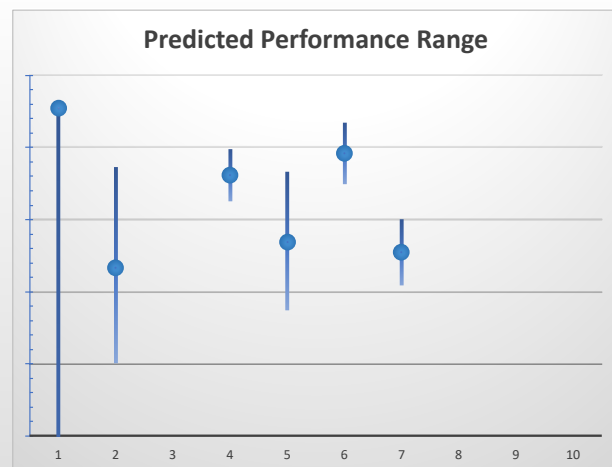

THE *get on!* CLUB

Date 13/9/2022 Track Townsville Race 3 Distance 380 Start 7:55 pm Rating 80 +/- 5.11 Early 93 +/- 1.55

Box	No	Greyhound	Trainer	Rating	Early	Late	Today	Min	Max	Career	Confidence	Odds	Class			
1	1	Santa Maria	Michael Hickmott	86	95	96	87	?	?	16	1	1	4	7	?	
2	2	Jazz Along	Heath Ardle	73	91	92	76	70	83	14	1	0	0	22	10.5	✓
3	3	Showtime Holly	Bradley Belford				?	?	?	3	1	1	1	0		
4	4	Sonic Blue	Robert Reid	82	93	95	83	81	84	17	1	4	3	24	2.73	
5	5	Zulu Jack	Greta Thomson	78	92	95	78	73	83	11	1	1	1	82	6.91	
6	6	Demonicas Beach	Bradley Belford	85	95	95	84	82	86	3	1	2	0	100	1.98	
7	7	He Will Shine	Bobbie-jean	75	92	93	77	75	80	9	1	1	0	23	11.4	
8	8	Golden Rule	Laurie Wode				?	?	?	2	1	0	1	0		

The "Secret Ratings" greyhound rating service is exclusively available to Get On Club paid members only

<https://geton.club>