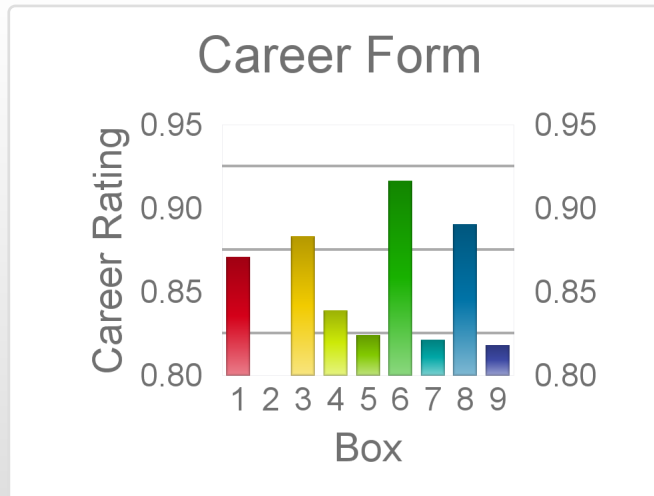

THE *get on!* CLUB

Date 13/9/2022 Track Townsville Race 7 Distance 498 Start 9:15 pm Rating 85 +/- 3.73 Early 93 +/- 1.49

Box	No	Greyhound	Trainer	Rating	Early	Late	Today	Min	Max	Career	Confidence	Odds	Class			
1	1	Daisy Moments	Laurie Wode	87	94	96	91	88	95	37	9	7	7	9	2.58	✓
2	2	Ponte Santangelo	Rhonda Essery				?	?	?	23	3	3	5	0		^
3	3	More Sensation	Glen Olsen	88	95	98	88	86	90	58	11	7	7	14	5.06	✓
4	4	San Giovanni	Greta Thomson	83	93	97	83	?	?	19	4	3	2	6		^
5	5	Balts Orson	Jay Schafer	82	91	96	80	74	85	29	5	7	4	63	32.66	
6	6	Fancy Kelly	Bradley Belford	91	95	98	90	87	92	44	10	8	8	10	3.47	✓
7	7	Just Too Fancy	Bradley Belford	82	92	97	83	?	?	35	7	6	7	3		^^
8	8	Riding Hood	Justin Reid	89	94	98	88	84	93	91	11	10	8	7	4.19	
9	9	Aston Cash	Peter Milani	81	92	94	82	76	87	73	7	9	8	10	17.53	

The "Secret Ratings" greyhound rating service is exclusively available to Get On Club paid members only

<https://geton.club>