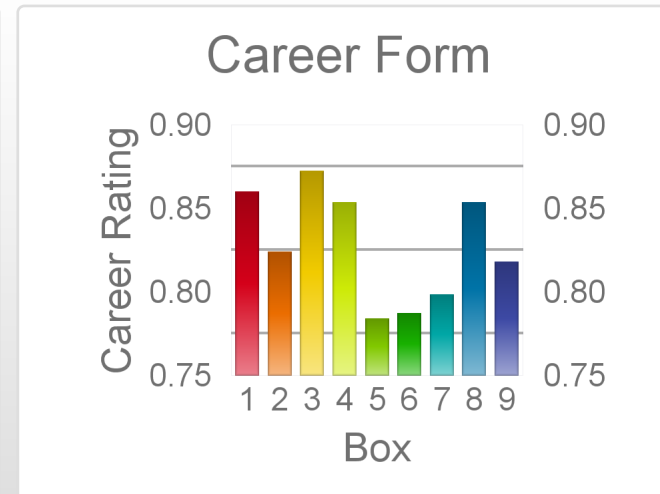

THE *get on!* CLUB

Date 13/9/2022 Track Townsville Race 6 Distance 498 Start 8:55 pm Rating 82 +/- 3.33 Early 93 +/- 1.9

Box	No	Greyhound	Trainer	Rating	Early	Late	Today	Min	Max	Career	Confidence	Odds	Class
1	1	Polarizer	Michael Hickmott	85	94	97	91	88	95	28 4 6 3	79	3.21	✓
2	2	Dream Dancer	Justin Reid	82	94	93	82	80	85	68 8 11 9	36	10.84	✓✓
3	3	Flat Tyre	Rhonda Essery	87	96	94	83	80	87	75 6 11 7	31	9.33	✓
4	4	Run Over Freddy	Gary Heath	85	94	97	84	82	87	20 3 4 1	10	8.21	
5	5	Striker Jack	Greta Thomson	78	90	95	72	69	75	30 1 2 7	87	156.14	
6	6	Endless Summer	Justin Reid	78	91	95	81	77	85	33 1 3 3	58	13.63	^
7	7	Iron Lad	Laurie Wode	79	91	97	90	84	96	54 6 7 8	54	3.78	
8	8	Limitless Speed	Glen Olsen	85	94	96	85	81	89	39 7 8 6	31	7.1	✓✓
9	9	Aston Cash	Peter Milani	81	92	94	82	76	87	73 7 9 8	10	12.13	

The "Secret Ratings" greyhound rating service is exclusively available to Get On Club paid members only

<https://geton.club>