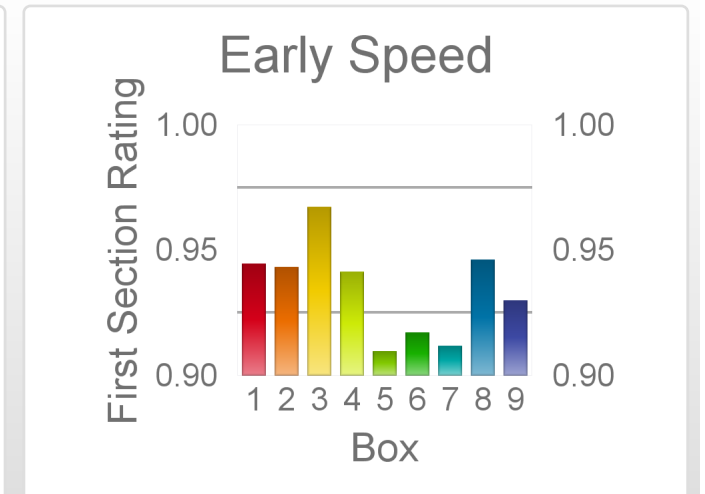

THE *get on!* CLUB

Date 13/9/2022 Track Townsville Race 6 Distance 498 Start 8:55 pm Rating 82 +/- 3.33 Early 93 +/- 1.9

Box	No	Greyhound	Trainer	Rating	Early	Late	Today	Min	Max	Career	Confidence	Odds	Class
1	1	Polarizer	Michael Hickmott	85	94	97	91	88	95	28 4 6 3	79	3.21	✓
2	2	Dream Dancer	Justin Reid	82	94	93	82	80	85	68 8 11 9	36	10.84	✓✓
3	3	Flat Tyre	Rhonda Essery	87	96	94	83	80	87	75 6 11 7	31	9.33	✓
4	4	Run Over Freddy	Gary Heath	85	94	97	84	82	87	20 3 4 1	10	8.21	
5	5	Striker Jack	Greta Thomson	78	90	95	72	69	75	30 1 2 7	87	156.14	
6	6	Endless Summer	Justin Reid	78	91	95	81	77	85	33 1 3 3	58	13.63	^
7	7	Iron Lad	Laurie Wode	79	91	97	90	84	96	54 6 7 8	54	3.78	
8	8	Limitless Speed	Glen Olsen	85	94	96	85	81	89	39 7 8 6	31	7.1	✓✓
9	9	Aston Cash	Peter Milani	81	92	94	82	76	87	73 7 9 8	10	12.13	

The "Secret Ratings" greyhound rating service is exclusively available to Get On Club paid members only

<https://geton.club>