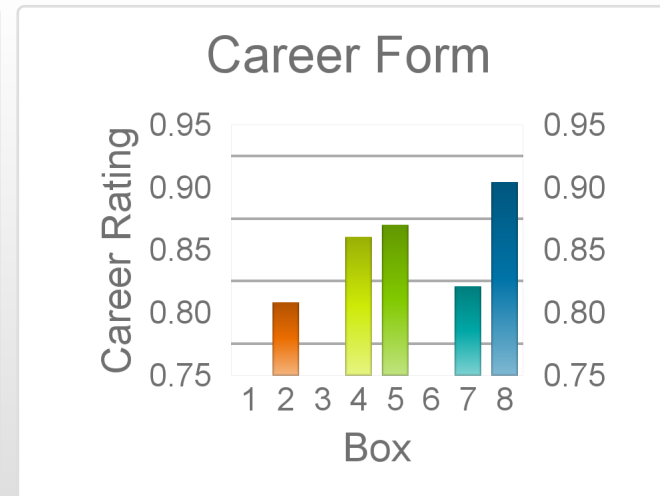

THE *get on!* CLUB

Date		13/9/2022		Track	Townsville		Race	4		Distance	380		Start	8:15 pm		Rating	+/-		Early	+/-	
Box	No	Greyhound	Trainer	Rating	Early	Late	Today	Min	Max	Career	Confidence	Odds	Class								
1	1	Urana Lot	Mark Partland			96	86	86	86			2.75									
2	2	Wolf Hall	Joan Newnham	80	90	93	77	?	?	48	1	7	9	3							
3	3	Sixty Dollars	Glen Olsen				?	?	?	23	1	3	2	0							
4	4	Tokin Beach	Bradley Belford	86	93	97	86	82	90	6	1	1	0	34	2.08						
5	5	Evil Mario	Bobbie-jean	86	93	96	83	?	?	4	1	0	1	25							
6	6	Piazza Rotonda	Rhonda Essery				?	?	?	22	1	1	0	0							
7	7	Shian Gizmo	Laurie Wode	82	94	95	85	80	91	6	1	3	0	84	2.81						
8	8	Instant Gold	Michael Hickmott	90	96	97	88	?	?	8	1	3	4	13							

The "Secret Ratings" greyhound rating service is exclusively available to Get On Club paid members only

<https://geton.club>