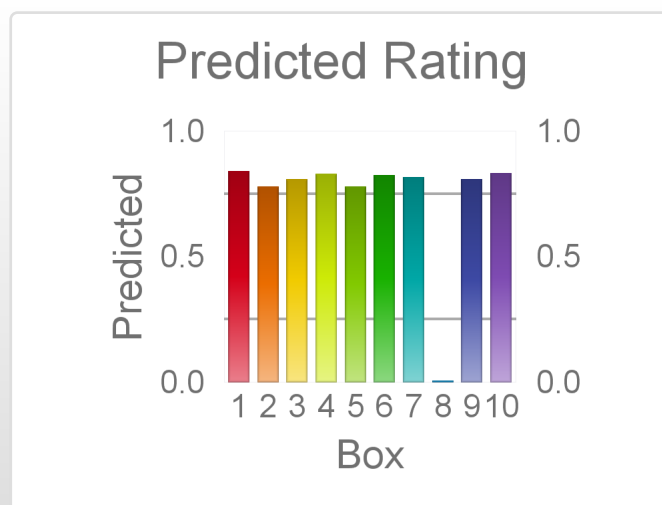

THE *get on!* CLUB

Date 13/9/2022 Track Townsville Race 12 Distance 380 Start 10:48 pm Rating 81 +/- 2.19 Early 92 +/- 1.42

Box	No	Greyhound	Trainer	Rating	Early	Late	Today	Min	Max	Career	Confidence	Odds	Class			
1	1	Hypo Harry	Rhonda Essery	82	93	96	84	80	87	34	2	4	5	48	6.88	
2	2	Jack's Rose	Michael Pandelakis	78	89	95	77	74	81	28	3	3	1	83	8.42	^
3	3	Mystical Zeal	Hayley Wooler	79	93	94	80	76	85	27	2	3	4	15	7.6	^
4	4	Winlock Punky	Bobbie-jean	81	93	96	82	79	86	29	4	3	3	66	7.14	v
5	5	Never Cry	Bradley Belford	85	91	100	77	69	86	13	2	2	3	62	8.43	v
6	6	Zip And Zoomer	Heath Ardle	80	94	94	82	74	90	25	3	6	1	24	7.26	^
7	7	Just Don't Smoke	Justin Clauss	79	92	95	81	78	84	21	2	0	1	67	7.44	
8	8	On The Fence	Mark Partland	82	93	96	0	0	0	22	2	1	4	87	2870.84	
9	9	Aston Cash	Peter Milani	81	92	97	80	75	86	73	7	9	8	10	7.63	
10	10	Sunset Bardot	Rhonda Essery	83	94	95	83	79	86	84	5	9	11	47	7.05	v

The "Secret Ratings" greyhound rating service is exclusively available to Get On Club paid members only

<https://geton.club>