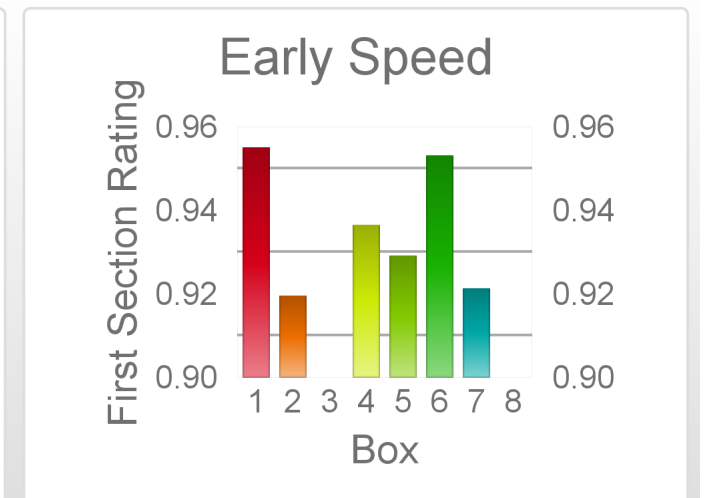

THE *get on!* CLUB

Date 13/9/2022 Track Townsville Race 3 Distance 380 Start 7:55 pm Rating 80 +/- 5.11 Early 93 +/- 1.55

Box	No	Greyhound	Trainer	Rating	Early	Late	Today	Min	Max	Career	Confidence	Odds	Class			
1	1	Santa Maria	Michael Hickmott	86	95	96	87	?	?	16	1	1	4	7	?	
2	2	Jazz Along	Heath Ardle	73	91	92	76	70	83	14	1	0	0	22	10.5	✓
3	3	Showtime Holly	Bradley Belford				?	?	?	3	1	1	1	0		
4	4	Sonic Blue	Robert Reid	82	93	95	83	81	84	17	1	4	3	24	2.73	
5	5	Zulu Jack	Greta Thomson	78	92	95	78	73	83	11	1	1	1	82	6.91	
6	6	Demonicas Beach	Bradley Belford	85	95	95	84	82	86	3	1	2	0	100	1.98	
7	7	He Will Shine	Bobbie-jean	75	92	93	77	75	80	9	1	1	0	23	11.4	
8	8	Golden Rule	Laurie Wode				?	?	?	2	1	0	1	0		

The "Secret Ratings" greyhound rating service is exclusively available to Get On Club paid members only

<https://geton.club>