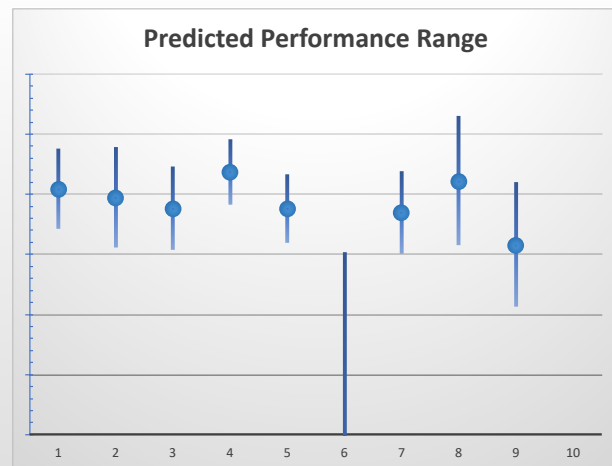

THE *get on!* CLUB

Date 13/9/2022 Track Townsville Race 11 Distance 380 Start 10:33 pm Rating 83 +/- 1.65 Early 90 +/- 11.72

Box	No	Greyhound	Trainer	Rating	Early	Late	Today	Min	Max	Career	Confidence	Odds	Class			
1	1	Run Rex Run	Joan Newnham	84	95	95	85	82	88	28	2	8	5	33	6.19	
2	2	Going To Town	Michael Fusco	81	93	95	84	80	88	12	2	3	3	67	6.29	
3	3	Pistols At Dawn	Michael Hickmott	84	95	95	83	80	87	13	2	2	2	47	7.36	^
4	4	Zarr Oso	Heath Ardle	86	94	96	86	84	89	27	5	1	3	15	5.59	
5	5	Stressful Day	Brian Gulliver	84	95	95	83	80	86	13	3	2	3	54	7.8	^^
6	6	Four Deep	Daniel Miles	83	57	95	22	7	80	21	3	3	3	24	655.92	
7	10	Sunset Bardot	Rhonda Essery	83	94	95	83	80	86	84	5	9	11	47	7.7	
8	8	Showtime Joe	Bradley Belford	81	93	97	86	80	91	19	3	4	5	43	5.09	^
9	9	Aston Cash	Peter Milani	81	92	97	80	75	86	73	7	9	8	10	9.22	

The "Secret Ratings" greyhound rating service is exclusively available to Get On Club paid members only

<https://geton.club>