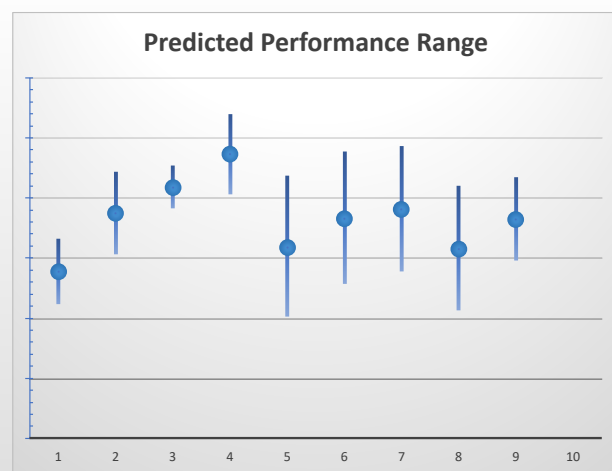

THE *get on!* CLUB

Date 13/9/2022 Track Townsville Race 10 Distance 380 Start 10:12 pm Rating 83 +/- 3.73 Early 92 +/- 6.65

Box	No	Greyhound	Trainer	Rating	Early	Late	Today	Min	Max	Career	Confidence	Odds	Class			
1	1	Downtown Boy	Scott Atkinson	78	74	94	96	22	257	11	3	0	0	91	14.32	⬆️
2	2	Glen Gavan	Justin Reid	83	93	94	78	76	81	42	4	6	7	20	12.23	✓
3	3	Where's The Gap	Greta Thomson	80	93	95	83	80	87	22	3	1	10	60	7.71	
4	4	Ramsay's Rocket	Christopher Scifleet	86	95	96	85	84	87	24	4	2	2	13	6.4	✓
5	5	Flash Fever	Bradley Belford	91	97	96	88	85	91	14	2	4	2	15	5.33	
6	6	Golden Gusset	Jo Wooler	85	94	96	80	75	86	15	4	0	4	60	10.17	✓
7	7	Mali's Whitey	Heath Ardle	81	95	92	83	77	88	64	7	12	9	4	8.15	
8	8	Princess Barcia	Laurie Wode	85	93	97	84	78	89	44	6	8	1	82	7.62	
9	9	Aston Cash	Peter Milani	81	92	97	80	75	86	73	7	9	8	10	10.21	
10	10	Sunset Bardot	Rhonda Essery	83	94	95	83	79	86	84	5	9	11	47	8.03	

The "Secret Ratings" greyhound rating service is exclusively available to Get On Club paid members only

<https://geton.club>