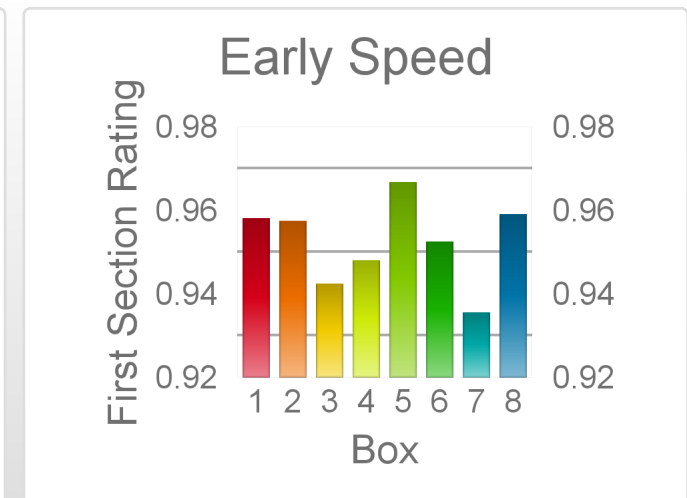

THE *get on!* CLUB

Date 13/9/2022 Track Townsville Race 5 Distance 380 Start 8:35 pm Rating 87 +/- 3.14 Early 95 +/- 1.01

Box	No	Greyhound	Trainer	Rating	Early	Late	Today	Min	Max	Career	Confidence	Odds	Class
1	1	Time To Roll	Michael Fusco	87	95	96	86	82	90	34 11 3 5	56	6.68	
2	2	Savage Victor	Gary Farrell	89	95	98	89	85	93	78 23 16 9	43	3.32	
3	3	Secret Shades	Laurie Wode	85	94	96	84	84	85	72 7 10 14	3	11.65	^
4	4	Annabelle Rocks	Jo Wooler	84	94	95	81	77	84	29 6 5 6	80	53.79	
5	5	Inconsequential	Kerry Griffin	91	96	96	88	82	95	129 17 17 22	18	3.98	
6	6	Mali's Bullet	Heath Ardle	87	95	97	86	84	88	84 8 8 5	11	6.99	
7	7	Memory Lane	Scott Atkinson	82	93	96	83	78	88	48 6 7 8	23	19.84	
8	8	Showtime Ella	Bradley Belford	90	95	98	87	85	89	16 6 3 1	32	5	

The "Secret Ratings" greyhound rating service is exclusively available to Get On Club paid members only

<https://geton.club>