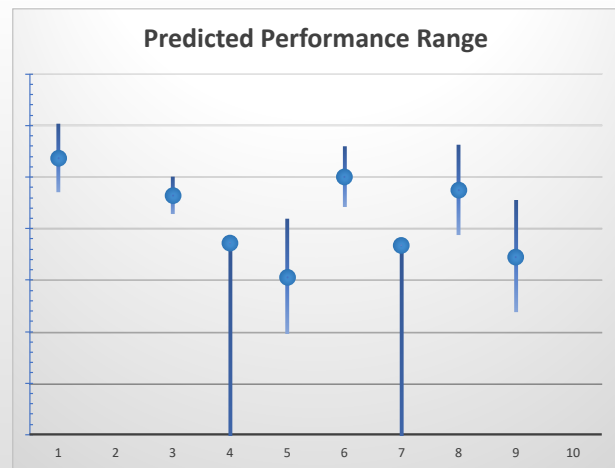

THE *get on!* CLUB

Date 13/9/2022 Track Townsville Race 7 Distance 498 Start 9:15 pm Rating 85 +/- 3.73 Early 93 +/- 1.49

Box	No	Greyhound	Trainer	Rating	Early	Late	Today	Min	Max	Career	Confidence	Odds	Class			
1	1	Daisy Moments	Laurie Wode	87	94	96	91	88	95	37	9	7	7	9	2.58	✓
2	2	Ponte Santangelo	Rhonda Essery				?	?	?	23	3	3	5	0		^
3	3	More Sensation	Glen Olsen	88	95	98	88	86	90	58	11	7	7	14	5.06	✓
4	4	San Giovanni	Greta Thomson	83	93	97	83	?	?	19	4	3	2	6		^
5	5	Balts Orson	Jay Schafer	82	91	96	80	74	85	29	5	7	4	63	32.66	
6	6	Fancy Kelly	Bradley Belford	91	95	98	90	87	92	44	10	8	8	10	3.47	✓
7	7	Just Too Fancy	Bradley Belford	82	92	97	83	?	?	35	7	6	7	3		^^
8	8	Riding Hood	Justin Reid	89	94	98	88	84	93	91	11	10	8	7	4.19	
9	9	Aston Cash	Peter Milani	81	92	94	82	76	87	73	7	9	8	10	17.53	

The "Secret Ratings" greyhound rating service is exclusively available to Get On Club paid members only

<https://geton.club>