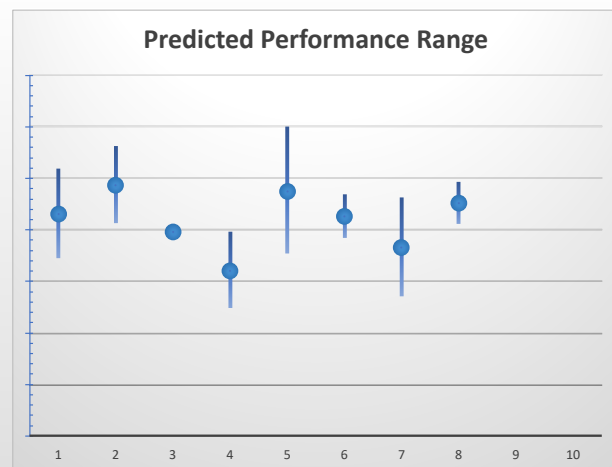

THE *get on!* CLUB

Date 13/9/2022 Track Townsville Race 5 Distance 380 Start 8:35 pm Rating 87 +/- 3.14 Early 95 +/- 1.01

Box	No	Greyhound	Trainer	Rating	Early	Late	Today	Min	Max	Career	Confidence	Odds	Class
1	1	Time To Roll	Michael Fusco	87	95	96	86	82	90	34 11 3 5	56	6.68	
2	2	Savage Victor	Gary Farrell	89	95	98	89	85	93	78 23 16 9	43	3.32	
3	3	Secret Shades	Laurie Wode	85	94	96	84	84	85	72 7 10 14	3	11.65	^
4	4	Annabelle Rocks	Jo Wooler	84	94	95	81	77	84	29 6 5 6	80	53.79	
5	5	Inconsequential	Kerry Griffin	91	96	96	88	82	95	129 17 17 22	18	3.98	
6	6	Mali's Bullet	Heath Ardle	87	95	97	86	84	88	84 8 8 5	11	6.99	
7	7	Memory Lane	Scott Atkinson	82	93	96	83	78	88	48 6 7 8	23	19.84	
8	8	Showtime Ella	Bradley Belford	90	95	98	87	85	89	16 6 3 1	32	5	

The "Secret Ratings" greyhound rating service is exclusively available to Get On Club paid members only

<https://geton.club>